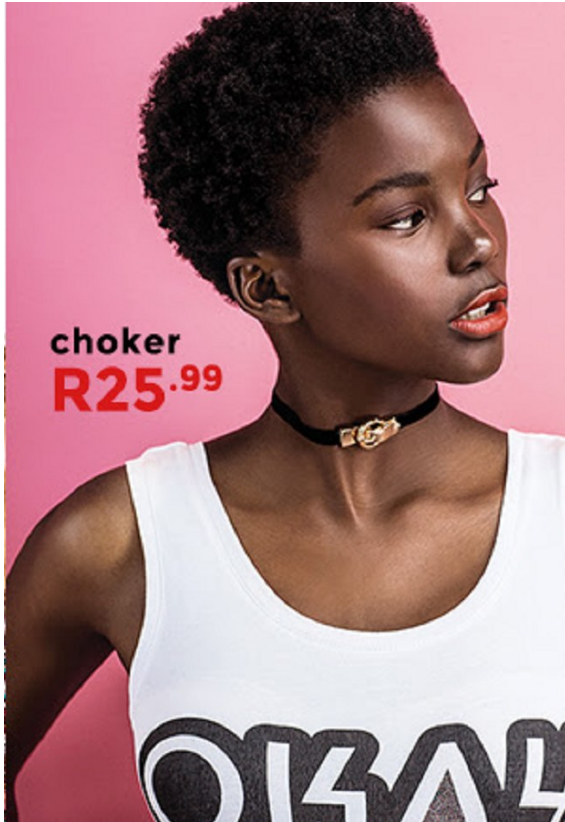

BOSS MODELS

JOHANNESBURG

BOIKANYO NKOANE

Height: 170cm Bust: 88cm Waist: 65cm Hips: 96cm Shoe: 6 UK Hair: Black Eyes: Brown

BOSS MODELS

JOHANNESBURG

BOIKANYO NKOANE

Height: 170cm Bust: 88cm Waist: 65cm Hips: 96cm Shoe: 6 UK Hair: Black Eyes: Brown