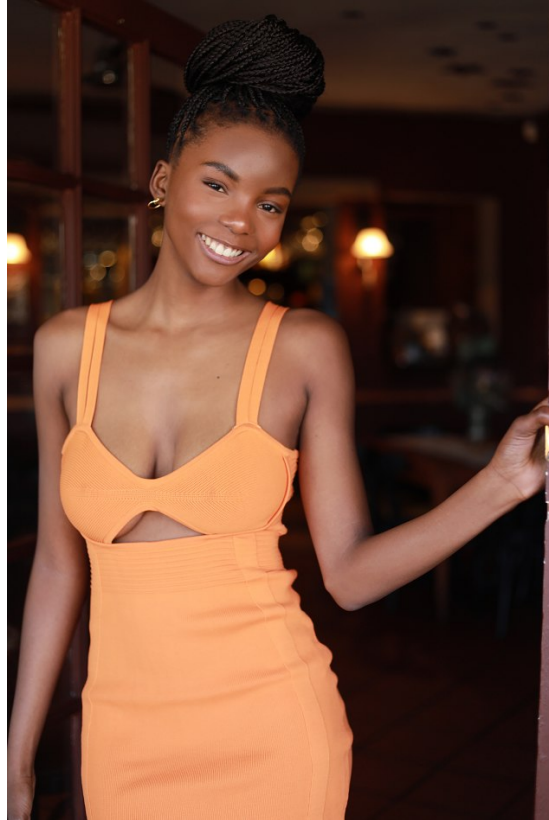

BOSS MODELS

JOHANNESBURG

BOIKANYO NKOANE

Height: 170cm Bust: 88cm Waist: 65cm Hips: 96cm Shoe: 6 UK Hair: Black Eyes: Brown