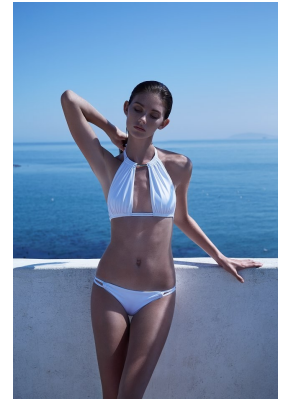

BOSS MODELS

JOHANNESBURG

KAYLA HANSEN

Height: 184cm Bust: 86cm Waist: 65cm Hips: 90cm Shoe: 8 UK Hair: Light Brown Eyes: Blue