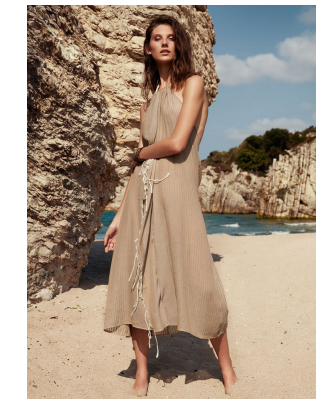

BOSS MODELS

JOHANNESBURG

KAYLA HANSEN

Height: 184cm Bust: 86cm Waist: 65cm Hips: 90cm Shoe: 8 UK Hair: Light Brown Eyes: Blue