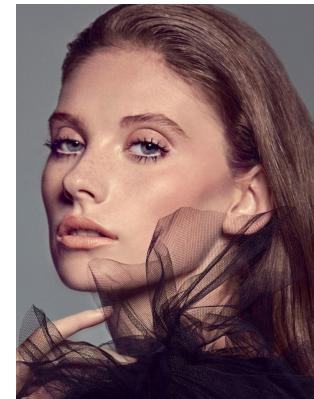

BOSS MODELS

JOHANNESBURG

KAYLA HANSEN

Height: 184cm Bust: 86cm Waist: 65cm Hips: 90cm Shoe: 8 UK Hair: Light Brown Eyes: Blue