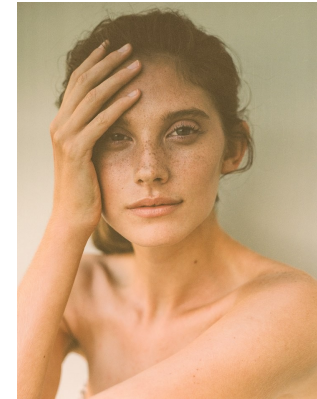

BOSS MODELS

JOHANNESBURG

KAYLA HANSEN

Height: 184cm Bust: 86cm Waist: 65cm Hips: 90cm Shoe: 8 UK Hair: Light Brown Eyes: Blue