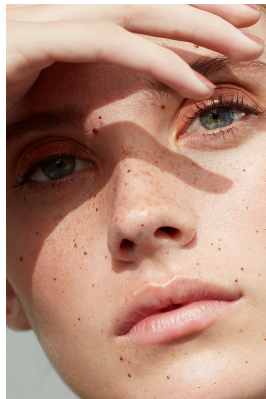

BOSS MODELS

JOHANNESBURG

KAYLA HANSEN

Height: 184cm Bust: 86cm Waist: 65cm Hips: 90cm Shoe: 8 UK Hair: Light Brown Eyes: Blue