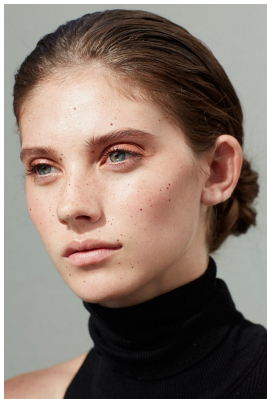

BOSS MODELS

JOHANNESBURG

KAYLA HANSEN

Height: 184cm Bust: 86cm Waist: 65cm Hips: 90cm Shoe: 8 UK Hair: Light Brown Eyes: Blue