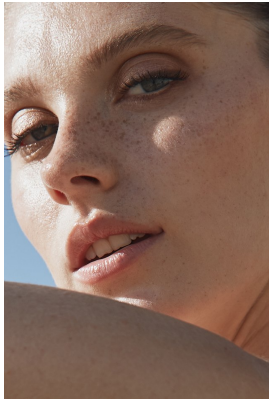

## KAYLA HANSEN

Height: 184cm Bust: 86cm Waist: 65cm Hips: 90cm Shoe: 8 UK Hair: Light Brown Eyes: Blue