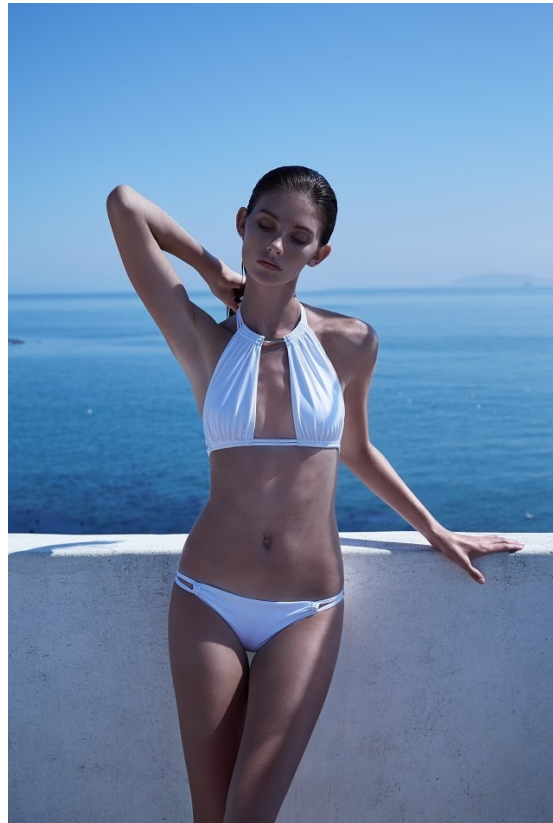

BOSS MODELS

JOHANNESBURG

KAYLA HANSEN

Height: 184cm Bust: 86cm Waist: 65cm Hips: 90cm Shoe: 8 UK Hair: Light Brown Eyes: Blue

BOSS MODELS

JOHANNESBURG

KAYLA HANSEN

Height: 184cm Bust: 86cm Waist: 65cm Hips: 90cm Shoe: 8 UK Hair: Light Brown Eyes: Blue