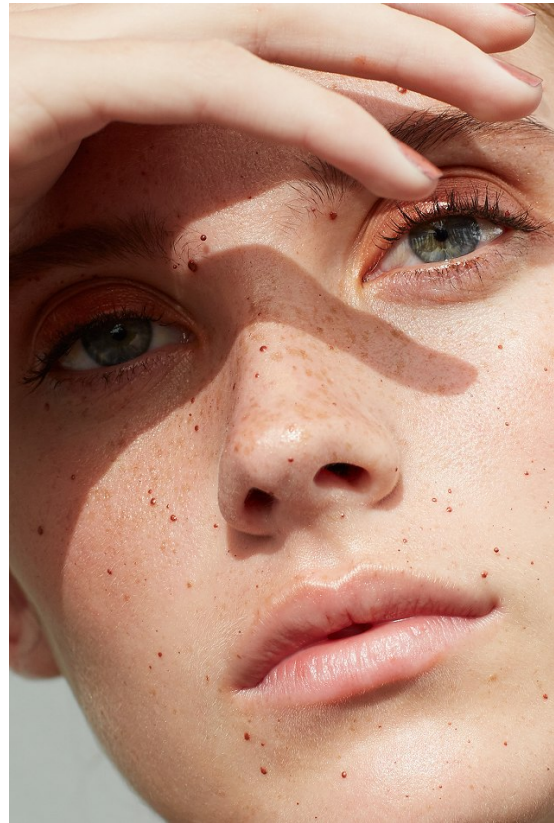

BOSS MODELS

JOHANNESBURG

KAYLA HANSEN

Height: 184cm Bust: 86cm Waist: 65cm Hips: 90cm Shoe: 8 UK Hair: Light Brown Eyes: Blue

BOSS MODELS

JOHANNESBURG

KAYLA HANSEN

Height: 184cm Bust: 86cm Waist: 65cm Hips: 90cm Shoe: 8 UK Hair: Light Brown Eyes: Blue