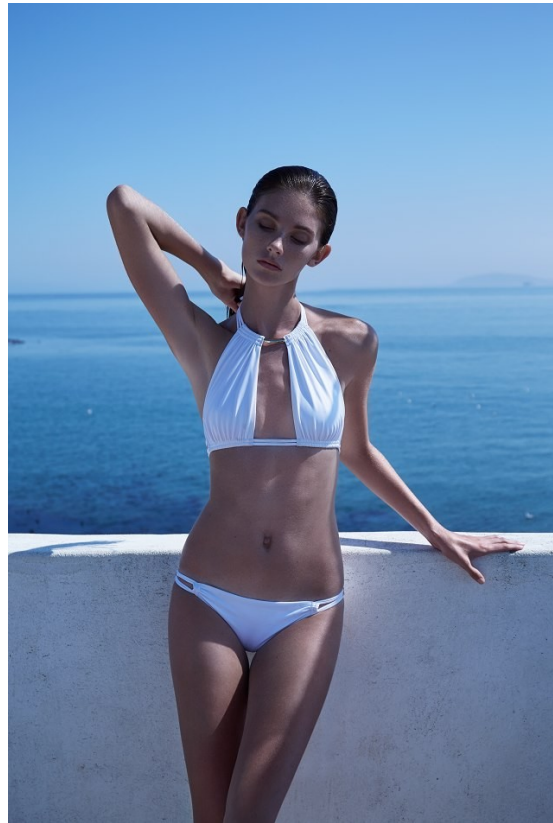

BOSS MODELS

JOHANNESBURG

Height: 184cm Bust: 86cm Waist: 65cm Hips: 90cm Shoe: 8 UK Hair: Light Brown Eyes: Blue