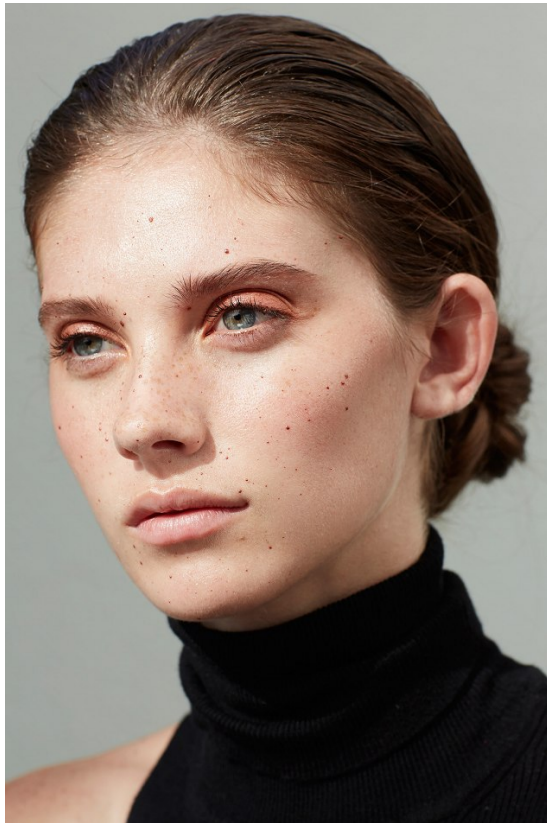

BOSS MODELS

JOHANNESBURG

KAYLA HANSEN

Height: 184cm Bust: 86cm Waist: 65cm Hips: 90cm Shoe: 8 UK Hair: Light Brown Eyes: Blue