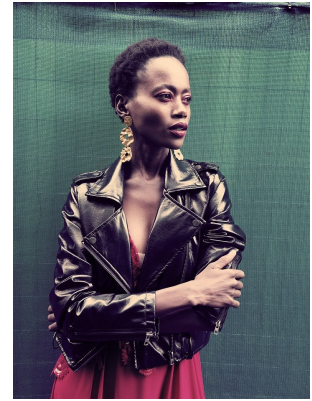

BOSS MODELS

JOHANNESBURG

KAONE KARIO

Height: 172cm Bust: 81cm Waist: 65cm Hips: 93cm Shoe: 7.5 UK Hair: Black Eyes: Brown

BOSS MODELS

JOHANNESBURG

OVER
—
THE
MOON
ALL WOMAN, WHATEVER THE OCCASION

KAONE KARIO

Height: 172cm Bust: 81cm Waist: 65cm Hips: 93cm Shoe: 7.5 UK Hair: Black Eyes: Brown

BOSS MODELS

JOHANNESBURG

KAONE KARIO

Height: 172cm Bust: 81cm Waist: 65cm Hips: 93cm Shoe: 7.5 UK Hair: Black Eyes: Brown