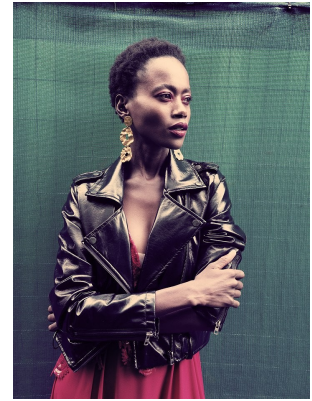

BOSS MODELS

JOHANNESBURG

KAONE KARIO

Height: 172cm Bust: 81cm Waist: 65cm Hips: 93cm Shoe: 7.5 UK Hair: Black Eyes: Brown

BOSS MODELS

JOHANNESBURG

OVER
—
THE
MOON
ALL WOMAN, WHATEVER THE OCCASION

THE
SKIRT
R149.⁹⁹

THE
SHIRT
DRESS
R159.⁹⁹

KAONE KARIO

Height: 172cm Bust: 81cm Waist: 65cm Hips: 93cm Shoe: 7.5 UK Hair: Black Eyes: Brown

BOSS MODELS

JOHANNESBURG

KAONE KARIO

Height: 172cm Bust: 81cm Waist: 65cm Hips: 93cm Shoe: 7.5 UK Hair: Black Eyes: Brown