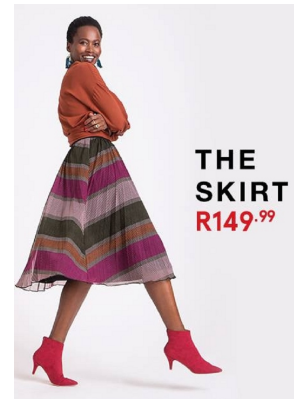

BOSS MODELS

JOHANNESBURG

KAONE KARIO

Height: 172cm Bust: 81cm Waist: 65cm Hips: 93cm Shoe: 7.5 UK Hair: Black Eyes: Brown

BOSS MODELS

JOHANNESBURG

OVER
—
THE
MOON
ALL WOMAN, WHATEVER THE OCCASION

THE
SKIRT
R149.⁹⁹

THE
SHIRT
DRESS
R159.⁹⁹

KAONE KARIO

Height: 172cm Bust: 81cm Waist: 65cm Hips: 93cm Shoe: 7.5 UK Hair: Black Eyes: Brown

BOSS MODELS

JOHANNESBURG

KAONE KARIO

Height: 172cm Bust: 81cm Waist: 65cm Hips: 93cm Shoe: 7.5 UK Hair: Black Eyes: Brown