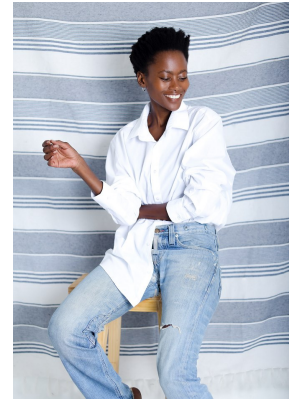

BOSS MODELS

JOHANNESBURG

KAONE KARIO

Height: 172cm Bust: 81cm Waist: 65cm Hips: 93cm Shoe: 7.5 UK Hair: Black Eyes: Brown

BOSS MODELS

JOHANNESBURG

OVER
—
THE
MOON
ALL WOMAN, WHATEVER THE OCCASION

KAONE KARIO

Height: 172cm Bust: 81cm Waist: 65cm Hips: 93cm Shoe: 7.5 UK Hair: Black Eyes: Brown

BOSS MODELS

JOHANNESBURG

KAONE KARIO

Height: 172cm Bust: 81cm Waist: 65cm Hips: 93cm Shoe: 7.5 UK Hair: Black Eyes: Brown