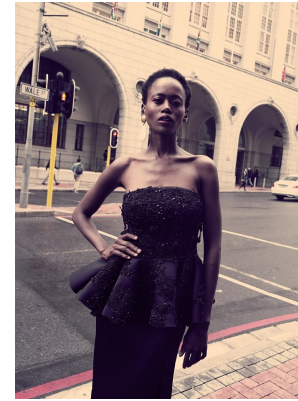

BOSS MODELS

JOHANNESBURG

KAONE KARIO

Height: 172cm Bust: 81cm Waist: 65cm Hips: 93cm Shoe: 7.5 UK Hair: Black Eyes: Brown

BOSS MODELS

JOHANNESBURG

OVER
—
THE
MOON
ALL WOMAN, WHATEVER THE OCCASION

KAONE KARIO

Height: 172cm Bust: 81cm Waist: 65cm Hips: 93cm Shoe: 7.5 UK Hair: Black Eyes: Brown

BOSS MODELS

JOHANNESBURG

KAONE KARIO

Height: 172cm Bust: 81cm Waist: 65cm Hips: 93cm Shoe: 7.5 UK Hair: Black Eyes: Brown