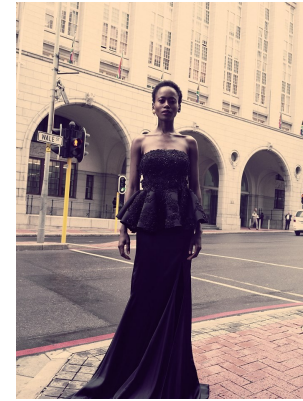

BOSS MODELS

JOHANNESBURG

KAONE KARIO

Height: 172cm Bust: 81cm Waist: 65cm Hips: 93cm Shoe: 7.5 UK Hair: Black Eyes: Brown

BOSS MODELS

JOHANNESBURG

OVER
—
THE
MOON
ALL WOMAN, WHATEVER THE OCCASION

KAONE KARIO

Height: 172cm Bust: 81cm Waist: 65cm Hips: 93cm Shoe: 7.5 UK Hair: Black Eyes: Brown

BOSS MODELS

JOHANNESBURG

KAONE KARIO

Height: 172cm Bust: 81cm Waist: 65cm Hips: 93cm Shoe: 7.5 UK Hair: Black Eyes: Brown