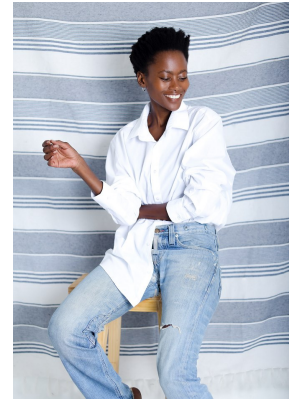

BOSS MODELS

JOHANNESBURG

KAONE KARIO

Height: 172cm Bust: 81cm Waist: 65cm Hips: 93cm Shoe: 7.5 UK Hair: Black Eyes: Brown

BOSS MODELS

JOHANNESBURG

OVER
—
THE
MOON
ALL WOMAN, WHATEVER THE OCCASION

THE
SKIRT
R149.⁹⁹

THE
SHIRT
DRESS
R159.⁹⁹

KAONE KARIO

Height: 172cm Bust: 81cm Waist: 65cm Hips: 93cm Shoe: 7.5 UK Hair: Black Eyes: Brown

BOSS MODELS

JOHANNESBURG

KAONE KARIO

Height: 172cm Bust: 81cm Waist: 65cm Hips: 93cm Shoe: 7.5 UK Hair: Black Eyes: Brown