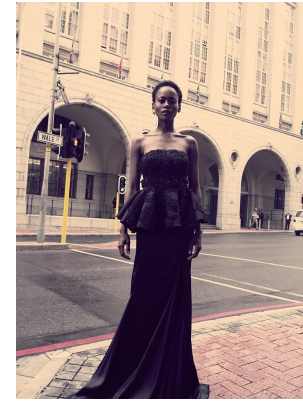

BOSS MODELS

JOHANNESBURG

KAONE KARIO

Height: 172cm Bust: 81cm Waist: 65cm Hips: 93cm Shoe: 7.5 UK Hair: Black Eyes: Brown

BOSS MODELS

JOHANNESBURG

OVER
—
THE
MOON
ALL WOMAN, WHATEVER THE OCCASION

THE
SKIRT
R149.⁹⁹

THE
SHIRT
DRESS
R159.⁹⁹

KAONE KARIO

Height: 172cm Bust: 81cm Waist: 65cm Hips: 93cm Shoe: 7.5 UK Hair: Black Eyes: Brown

BOSS MODELS

JOHANNESBURG

KAONE KARIO

Height: 172cm Bust: 81cm Waist: 65cm Hips: 93cm Shoe: 7.5 UK Hair: Black Eyes: Brown