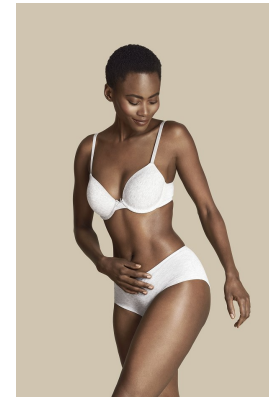

BOSS MODELS

JOHANNESBURG

KAONE KARIO

Height: 172cm Bust: 81cm Waist: 65cm Hips: 93cm Shoe: 7.5 UK Hair: Black Eyes: Brown

BOSS MODELS

JOHANNESBURG

OVER
—
THE
MOON
ALL WOMAN, WHATEVER THE OCCASION

KAONE KARIO

Height: 172cm Bust: 81cm Waist: 65cm Hips: 93cm Shoe: 7.5 UK Hair: Black Eyes: Brown

BOSS MODELS

JOHANNESBURG

KAONE KARIO

Height: 172cm Bust: 81cm Waist: 65cm Hips: 93cm Shoe: 7.5 UK Hair: Black Eyes: Brown