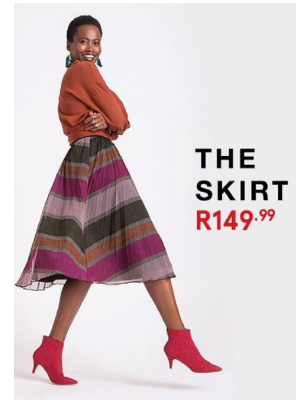

BOSS MODELS

JOHANNESBURG

KAONE KARIO

Height: 172cm Bust: 81cm Waist: 65cm Hips: 93cm Shoe: 7.5 UK Hair: Black Eyes: Brown

BOSS MODELS

JOHANNESBURG

OVER
—
THE
MOON
ALL WOMAN, WHATEVER THE OCCASION

KAONE KARIO

Height: 172cm Bust: 81cm Waist: 65cm Hips: 93cm Shoe: 7.5 UK Hair: Black Eyes: Brown

BOSS MODELS

JOHANNESBURG

KAONE KARIO

Height: 172cm Bust: 81cm Waist: 65cm Hips: 93cm Shoe: 7.5 UK Hair: Black Eyes: Brown