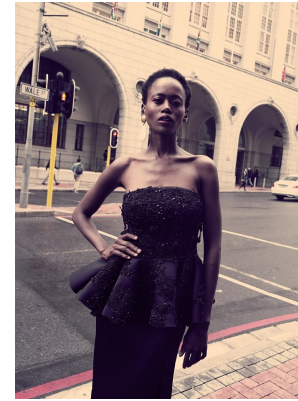

BOSS MODELS

JOHANNESBURG

KAONE KARIO

Height: 172cm Bust: 81cm Waist: 65cm Hips: 93cm Shoe: 7.5 UK Hair: Black Eyes: Brown

BOSS MODELS

JOHANNESBURG

OVER
—
THE
MOON
ALL WOMAN, WHATEVER THE OCCASION

THE
SKIRT
R149.⁹⁹

THE
SHIRT
DRESS
R159.⁹⁹

KAONE KARIO

Height: 172cm Bust: 81cm Waist: 65cm Hips: 93cm Shoe: 7.5 UK Hair: Black Eyes: Brown

BOSS MODELS

JOHANNESBURG

KAONE KARIO

Height: 172cm Bust: 81cm Waist: 65cm Hips: 93cm Shoe: 7.5 UK Hair: Black Eyes: Brown