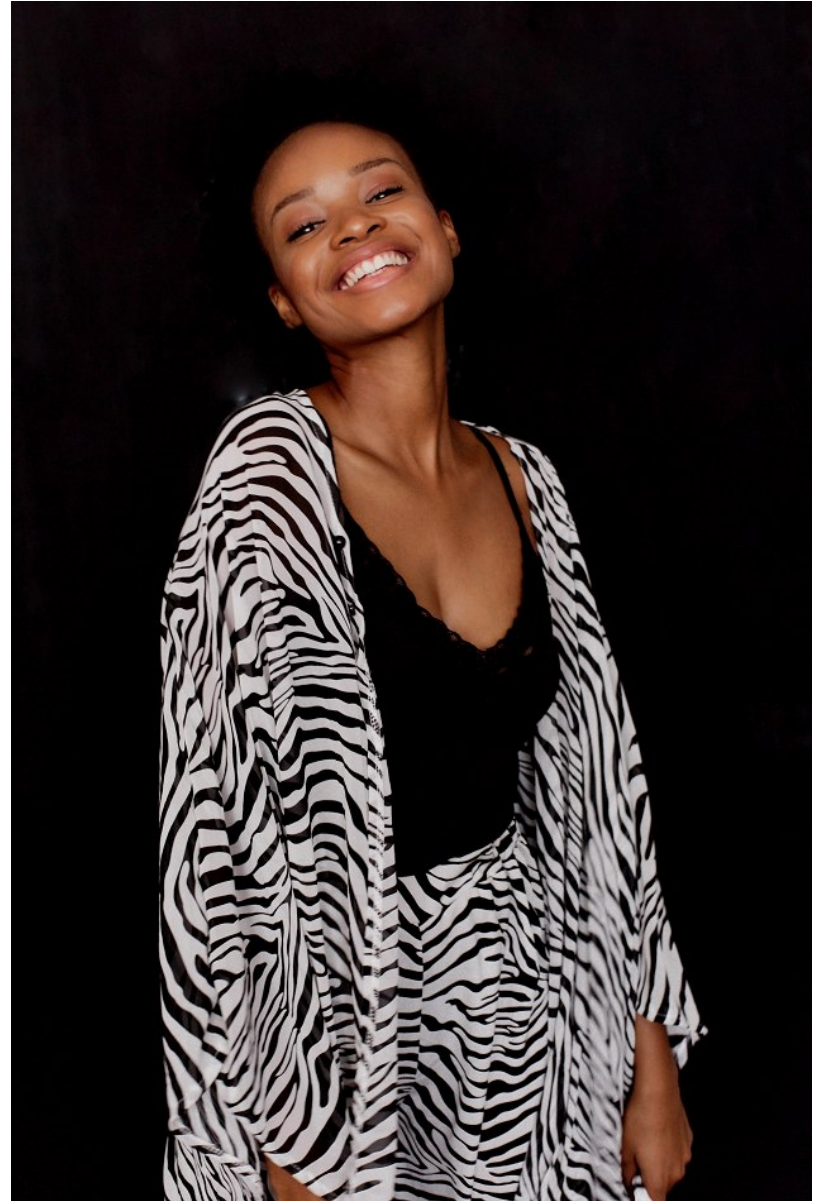

BOSS MODELS

JOHANNESBURG

Height: 170cm Bust: 80cm Waist: 63cm Hips: 91cm Shoe: 6 UK Hair: Black Eyes: Brown