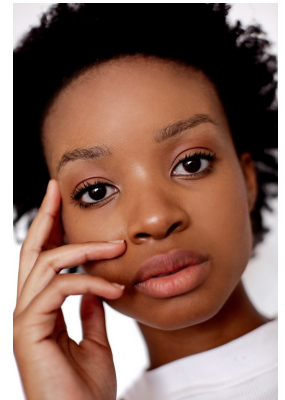

BOSS MODELS

JOHANNESBURG

PALESA MAJAKE

Height: 170cm Bust: 80cm Waist: 63cm Hips: 91cm Shoe: 6 UK Hair: Black Eyes: Brown

BOSS MODELS

JOHANNESBURG

PALESA MAJAKE

Height: 170cm Bust: 80cm Waist: 63cm Hips: 91cm Shoe: 6 UK Hair: Black Eyes: Brown