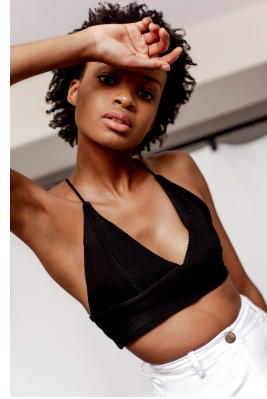

BOSS MODELS

JOHANNESBURG

PALESA MAJAKE

Height: 170cm Bust: 80cm Waist: 63cm Hips: 91cm Shoe: 6 UK Hair: Black Eyes: Brown

BOSS MODELS

JOHANNESBURG

PALESA MAJAKE

Height: 170cm Bust: 80cm Waist: 63cm Hips: 91cm Shoe: 6 UK Hair: Black Eyes: Brown