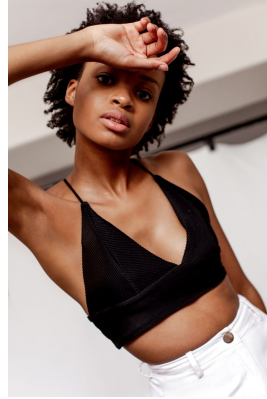

BOSS MODELS

JOHANNESBURG

PALESA MAJAKE

Height: 170cm Bust: 80cm Waist: 63cm Hips: 91cm Shoe: 6 UK Hair: Black Eyes: Brown

BOSS MODELS

JOHANNESBURG

PALESA MAJAKE

Height: 170cm Bust: 80cm Waist: 63cm Hips: 91cm Shoe: 6 UK Hair: Black Eyes: Brown