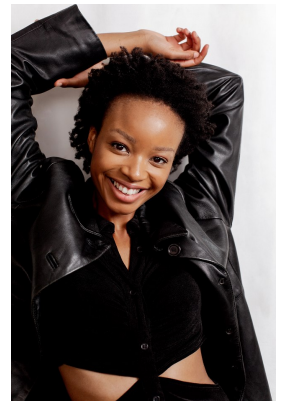

# BOSS MODELS

JOHANNESBURG

## PALESA MAJAKE

Height: 170cm Bust: 80cm Waist: 63cm Hips: 91cm Shoe: 6 UK Hair: Black Eyes: Brown