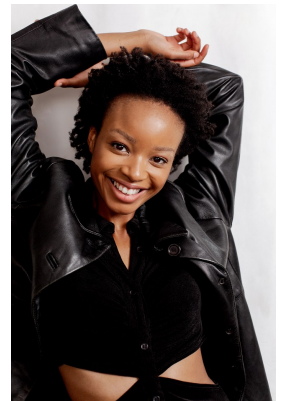

BOSS MODELS

JOHANNESBURG

PALESA MAJAKE

Height: 170cm Bust: 80cm Waist: 63cm Hips: 91cm Shoe: 6 UK Hair: Black Eyes: Brown

BOSS MODELS

JOHANNESBURG

PALESA MAJAKE

Height: 170cm Bust: 80cm Waist: 63cm Hips: 91cm Shoe: 6 UK Hair: Black Eyes: Brown