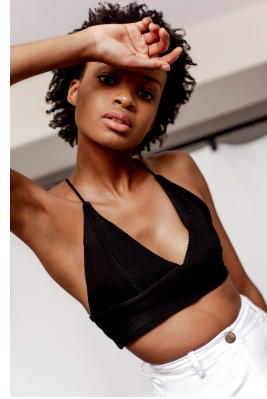

BOSS MODELS

JOHANNESBURG

PALESA MAJAKE

Height: 170cm Bust: 80cm Waist: 63cm Hips: 91cm Shoe: 6 UK Hair: Black Eyes: Brown