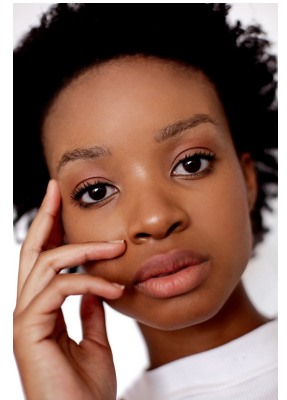

BOSS MODELS

JOHANNESBURG

PALESA MAJAKE

Height: 170cm Bust: 80cm Waist: 63cm Hips: 91cm Shoe: 6 UK Hair: Black Eyes: Brown

BOSS MODELS

JOHANNESBURG

PALESA MAJAKE

Height: 170cm Bust: 80cm Waist: 63cm Hips: 91cm Shoe: 6 UK Hair: Black Eyes: Brown