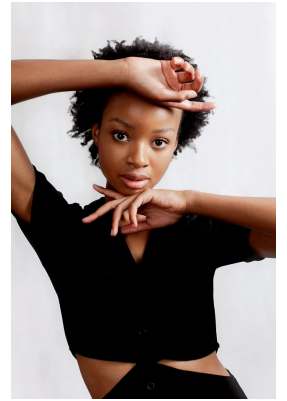

BOSS MODELS

JOHANNESBURG

PALESA MAJAKE

Height: 170cm Bust: 80cm Waist: 63cm Hips: 91cm Shoe: 6 UK Hair: Black Eyes: Brown

BOSS MODELS

JOHANNESBURG

PALESA MAJAKE

Height: 170cm Bust: 80cm Waist: 63cm Hips: 91cm Shoe: 6 UK Hair: Black Eyes: Brown