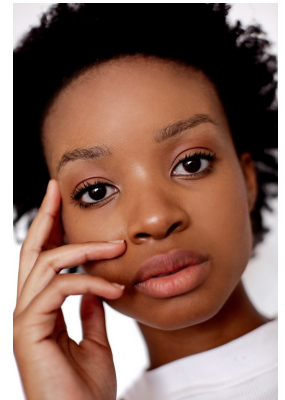

BOSS MODELS

JOHANNESBURG

PALESA MAJAKE

Height: 170cm Bust: 80cm Waist: 63cm Hips: 91cm Shoe: 6 UK Hair: Black Eyes: Brown