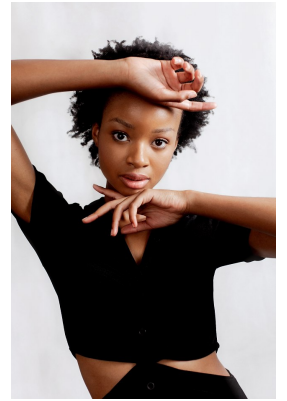

# BOSS MODELS

JOHANNESBURG

## PALESA MAJAKE

Height: 170cm Bust: 80cm Waist: 63cm Hips: 91cm Shoe: 6 UK Hair: Black Eyes: Brown