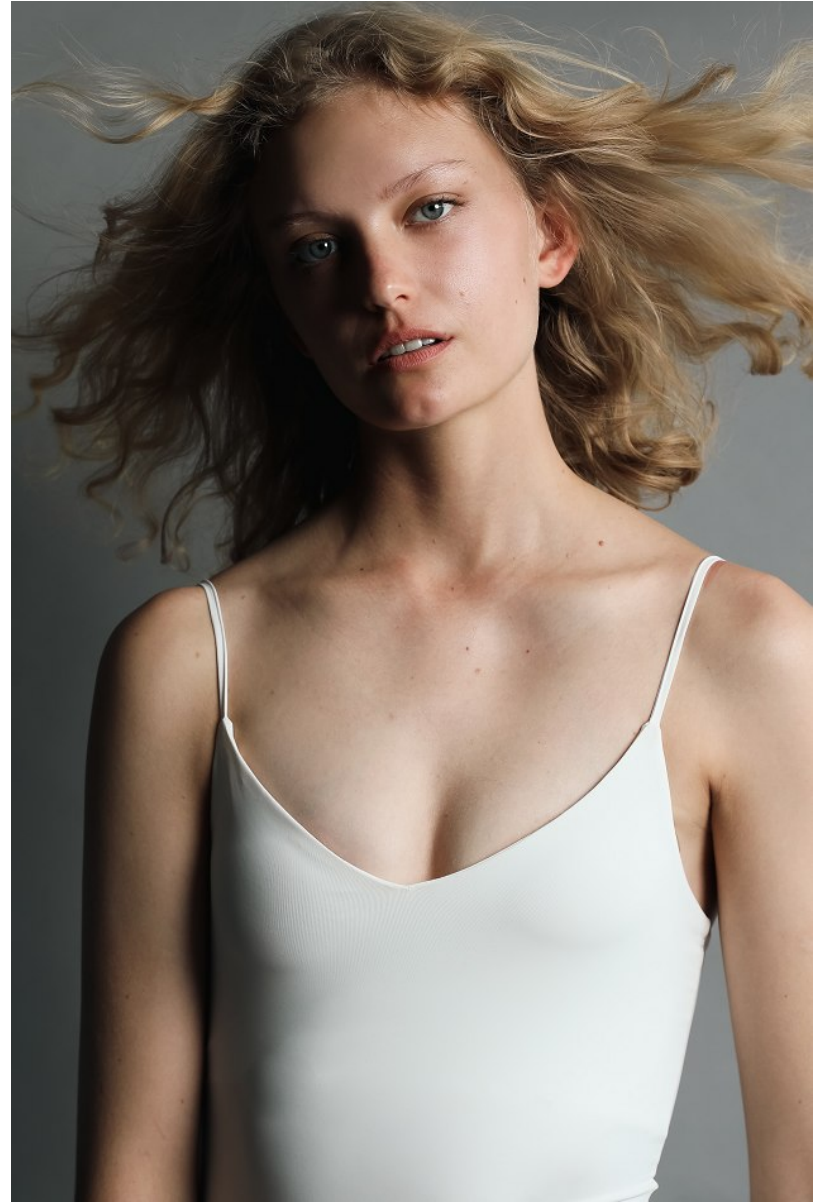

BOSS MODELS

JOHANNESBURG

DANICA ETHERIDGE

Height: 182cm Bust: 85cm Waist: 65cm Hips: 92cm Shoe: 7 UK Hair: Blonde Eyes: Blue

BOSS MODELS

JOHANNESBURG

DANICA ETHERIDGE

Height: 182cm Bust: 85cm Waist: 65cm Hips: 92cm Shoe: 7 UK Hair: Blonde Eyes: Blue