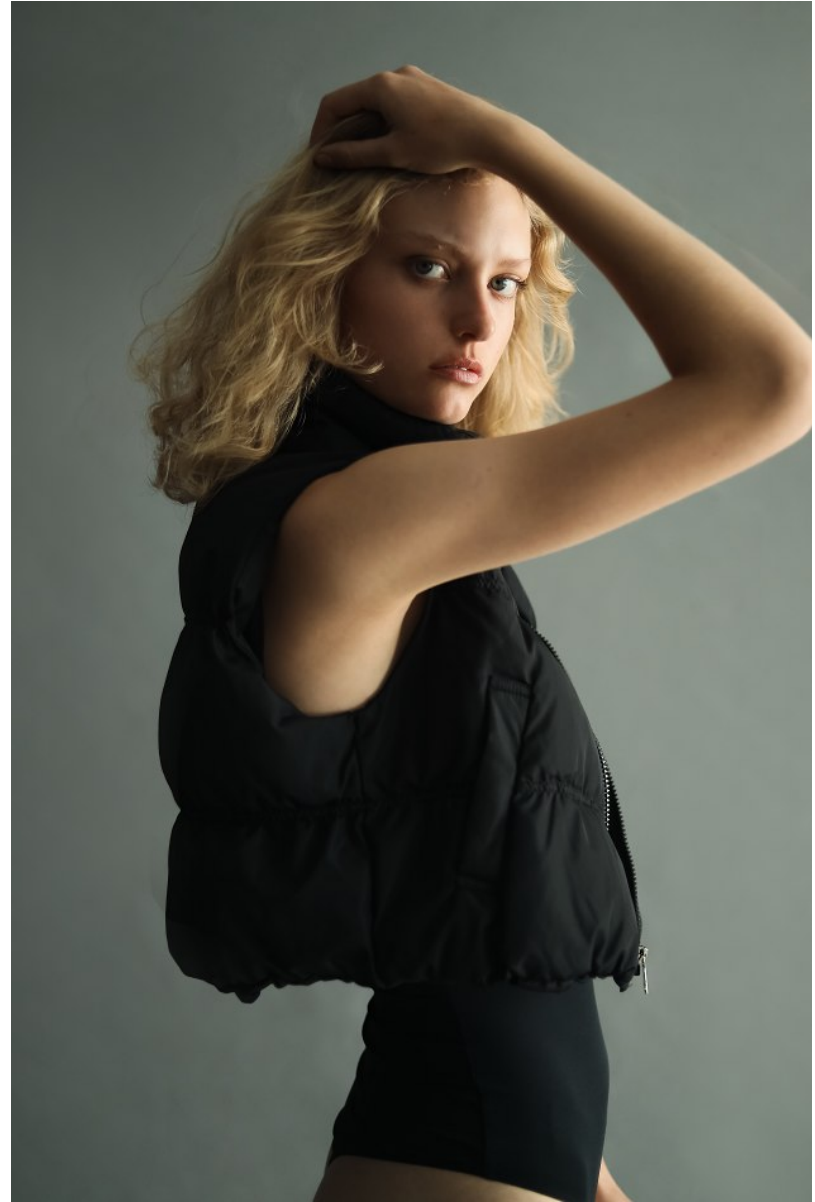

BOSS MODELS

JOHANNESBURG

DANICA ETHERIDGE

Height: 182cm Bust: 85cm Waist: 65cm Hips: 92cm Shoe: 7 UK Hair: Blonde Eyes: Blue

BOSS MODELS

JOHANNESBURG

DANICA ETHERIDGE

Height: 182cm Bust: 85cm Waist: 65cm Hips: 92cm Shoe: 7 UK Hair: Blonde Eyes: Blue