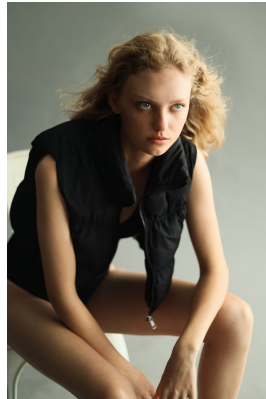

BOSS MODELS

JOHANNESBURG

DANICA ETHERIDGE

Height: 182cm Bust: 85cm Waist: 65cm Hips: 92cm Shoe: 7 UK Hair: Blonde Eyes: Blue

BOSS MODELS

JOHANNESBURG

DANICA ETHERIDGE

Height: 182cm Bust: 85cm Waist: 65cm Hips: 92cm Shoe: 7 UK Hair: Blonde Eyes: Blue