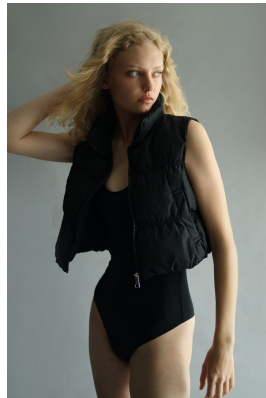

BOSS MODELS

JOHANNESBURG

DANICA ETHERIDGE

Height: 182cm Bust: 85cm Waist: 65cm Hips: 92cm Shoe: 7 UK Hair: Blonde Eyes: Blue

BOSS MODELS

JOHANNESBURG

DANICA ETHERIDGE

Height: 182cm Bust: 85cm Waist: 65cm Hips: 92cm Shoe: 7 UK Hair: Blonde Eyes: Blue