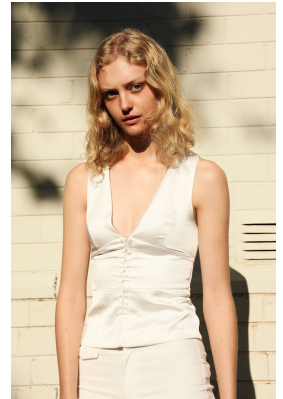

BOSS MODELS

JOHANNESBURG

DANICA ETHERIDGE

Height: 182cm Bust: 85cm Waist: 65cm Hips: 92cm Shoe: 7 UK Hair: Blonde Eyes: Blue

BOSS MODELS

JOHANNESBURG

DANICA ETHERIDGE

Height: 182cm Bust: 85cm Waist: 65cm Hips: 92cm Shoe: 7 UK Hair: Blonde Eyes: Blue