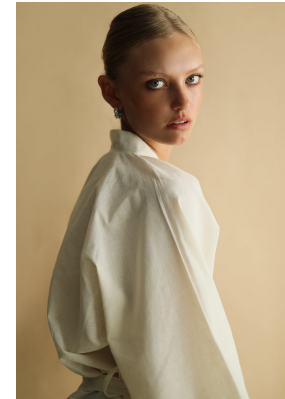

BOSS MODELS

JOHANNESBURG

DANICA ETHERIDGE

Height: 182cm Bust: 85cm Waist: 65cm Hips: 92cm Shoe: 7 UK Hair: Blonde Eyes: Blue

BOSS MODELS

JOHANNESBURG

DANICA ETHERIDGE

Height: 182cm Bust: 85cm Waist: 65cm Hips: 92cm Shoe: 7 UK Hair: Blonde Eyes: Blue