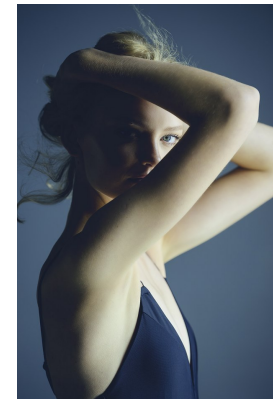

BOSS MODELS

JOHANNESBURG

DANICA ETHERIDGE

Height: 182cm Bust: 85cm Waist: 65cm Hips: 92cm Shoe: 7 UK Hair: Blonde Eyes: Blue

BOSS MODELS

JOHANNESBURG

DANICA ETHERIDGE

Height: 182cm Bust: 85cm Waist: 65cm Hips: 92cm Shoe: 7 UK Hair: Blonde Eyes: Blue