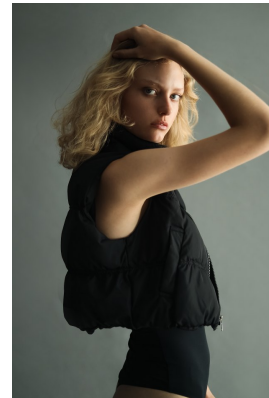

BOSS MODELS

JOHANNESBURG

DANICA ETHERIDGE

Height: 182cm Bust: 85cm Waist: 65cm Hips: 92cm Shoe: 7 UK Hair: Blonde Eyes: Blue

BOSS MODELS

JOHANNESBURG

DANICA ETHERIDGE

Height: 182cm Bust: 85cm Waist: 65cm Hips: 92cm Shoe: 7 UK Hair: Blonde Eyes: Blue