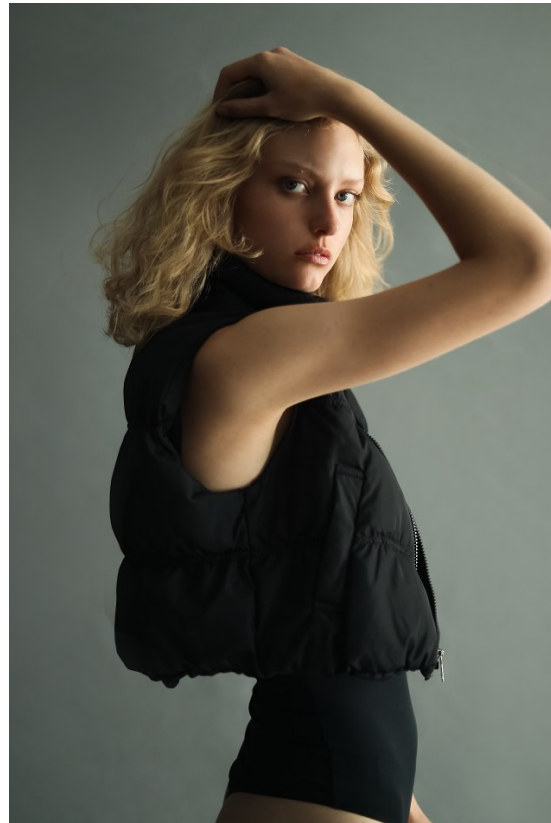

BOSS MODELS

JOHANNESBURG

DANICA ETHERIDGE

Height: 182cm Bust: 85cm Waist: 65cm Hips: 92cm Shoe: 7 UK Hair: Blonde Eyes: Blue