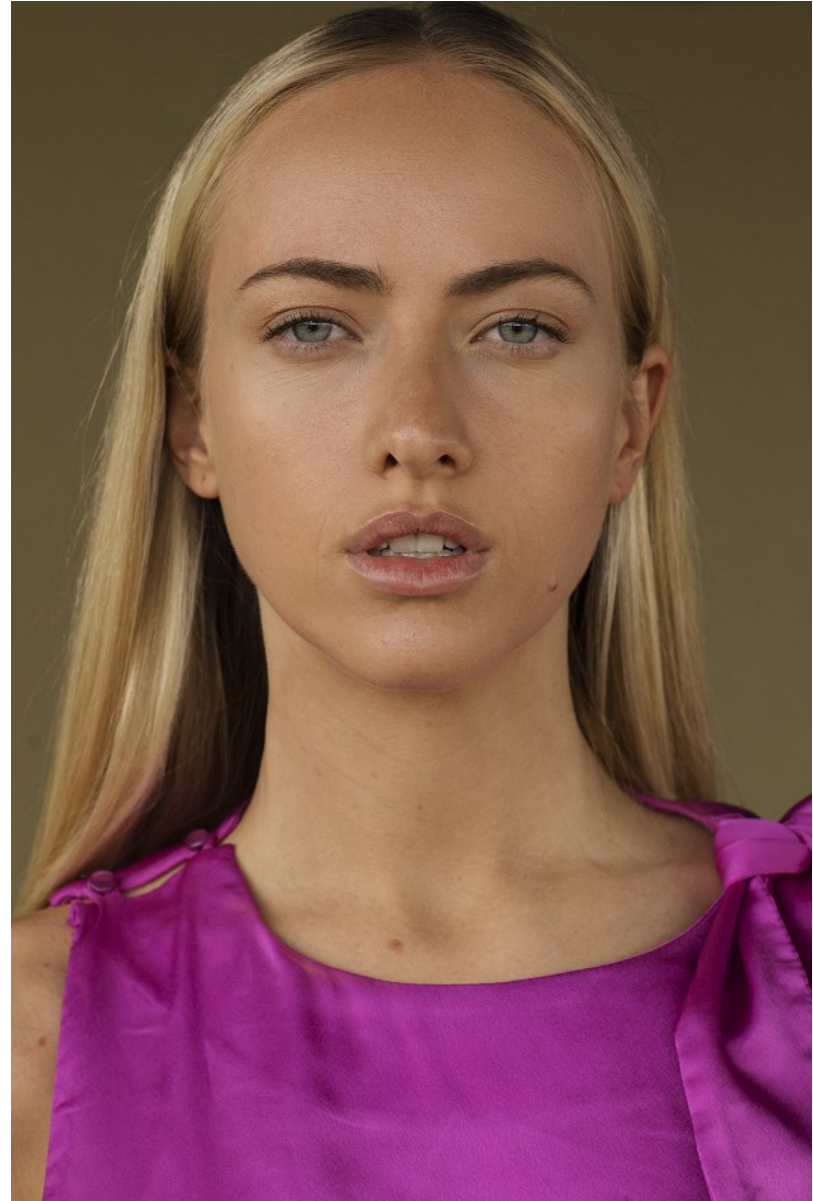

BOSS MODELS

JOHANNESBURG

KYRA BURNETT

Height: 173cm Bust: 76cm Waist: 60cm Hips: 88cm Hair: Blonde Eyes: Blue

BOSS MODELS

JOHANNESBURG

KYRA BURNETT

Height: 173cm Bust: 76cm Waist: 60cm Hips: 88cm Hair: Blonde Eyes: Blue