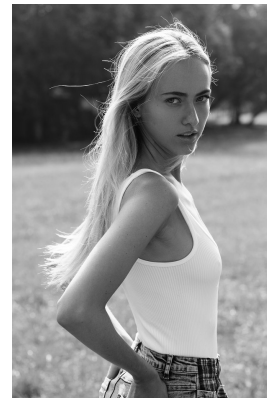

BOSS MODELS

JOHANNESBURG

KYRA BURNETT

Height: 173cm Bust: 76cm Waist: 60cm Hips: 88cm Hair: Blonde Eyes: Blue

BOSS MODELS

JOHANNESBURG

KYRA BURNETT

Height: 173cm Bust: 76cm Waist: 60cm Hips: 88cm Hair: Blonde Eyes: Blue