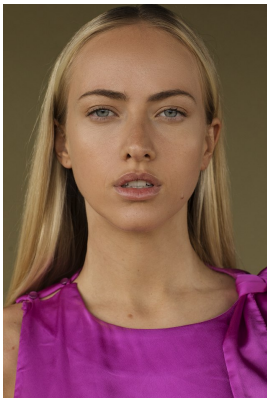

# BOSS MODELS

JOHANNESBURG

KYRA BURNETT

Height: 173cm Bust: 76cm Waist: 60cm Hips: 88cm Hair: Blonde Eyes: Blue

# BOSS MODELS

JOHANNESBURG

## KYRA BURNETT

Height: 173cm Bust: 76cm Waist: 60cm Hips: 88cm Hair: Blonde Eyes: Blue