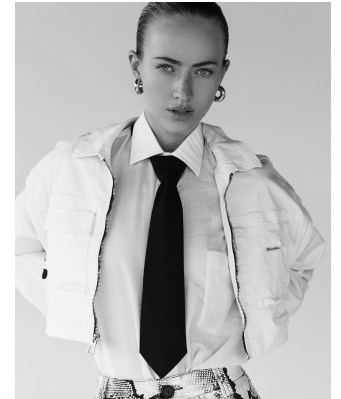

# BOSS MODELS

JOHANNESBURG

KYRA BURNETT

Height: 173cm Bust: 76cm Waist: 60cm Hips: 88cm Hair: Blonde Eyes: Blue

# BOSS MODELS

JOHANNESBURG

## KYRA BURNETT

Height: 173cm Bust: 76cm Waist: 60cm Hips: 88cm Hair: Blonde Eyes: Blue