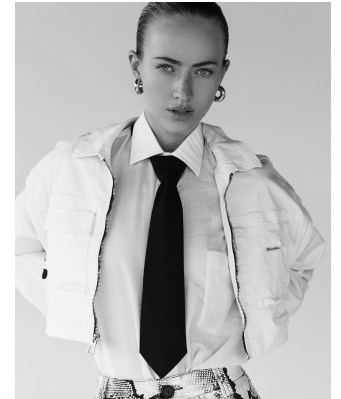

BOSS MODELS

JOHANNESBURG

KYRA BURNETT

Height: 173cm Bust: 76cm Waist: 60cm Hips: 88cm Hair: Blonde Eyes: Blue