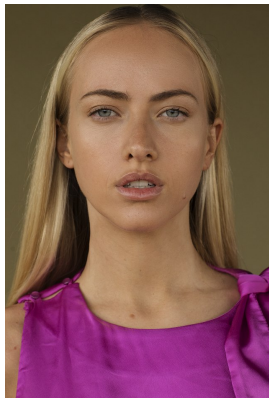

BOSS MODELS

JOHANNESBURG

KYRA BURNETT

Height: 173cm Bust: 76cm Waist: 60cm Hips: 88cm Hair: Blonde Eyes: Blue

BOSS MODELS

JOHANNESBURG

KYRA BURNETT

Height: 173cm Bust: 76cm Waist: 60cm Hips: 88cm Hair: Blonde Eyes: Blue