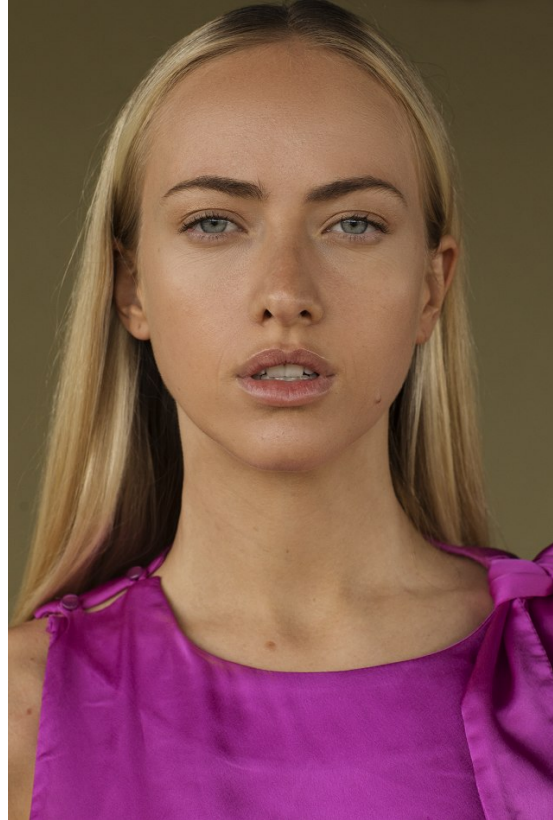

BOSS MODELS

JOHANNESBURG

KYRA BURNETT

Height: 173cm Bust: 76cm Waist: 60cm Hips: 88cm Hair: Blonde Eyes: Blue

BOSS MODELS

JOHANNESBURG

KYRA BURNETT

Height: 173cm Bust: 76cm Waist: 60cm Hips: 88cm Hair: Blonde Eyes: Blue