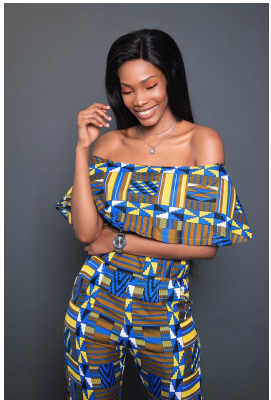

BOSS MODELS

JOHANNESBURG

YOLANDA GCABASHE

Height: 176cm Bust: 85cm Waist: 70cm Hips: 107cm Shoe: 6 UK Hair: Dark Brown Eyes: Brown