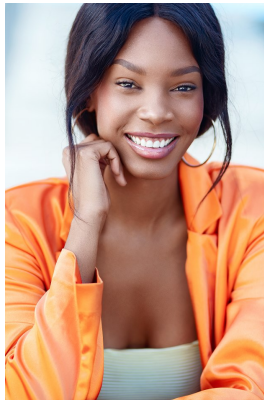

BOSS MODELS

JOHANNESBURG

YOLANDA GCABASHE

Height: 176cm Bust: 85cm Waist: 70cm Hips: 107cm Shoe: 6 UK Hair: Dark Brown Eyes: Brown