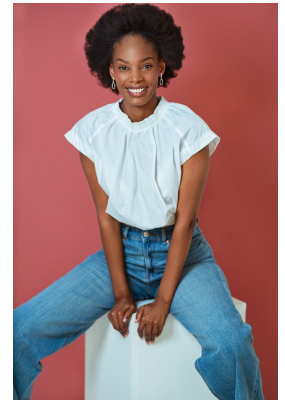

BOSS MODELS

JOHANNESBURG

YOLANDA GCABASHE

Height: 176cm Bust: 85cm Waist: 70cm Hips: 107cm Shoe: 6 UK Hair: Dark Brown Eyes: Brown