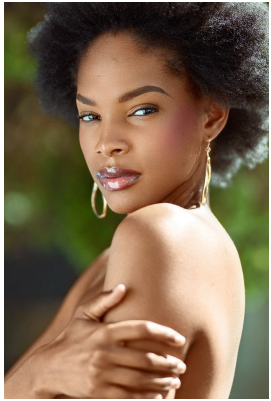

BOSS MODELS

JOHANNESBURG

YOLANDA GCABASHE

Height: 176cm Bust: 85cm Waist: 70cm Hips: 107cm Shoe: 6 UK Hair: Dark Brown Eyes: Brown