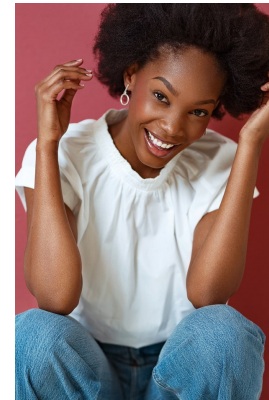

BOSS MODELS

JOHANNESBURG

YOLANDA GCABASHE

Height: 176cm Bust: 85cm Waist: 70cm Hips: 107cm Shoe: 6 UK Hair: Dark Brown Eyes: Brown