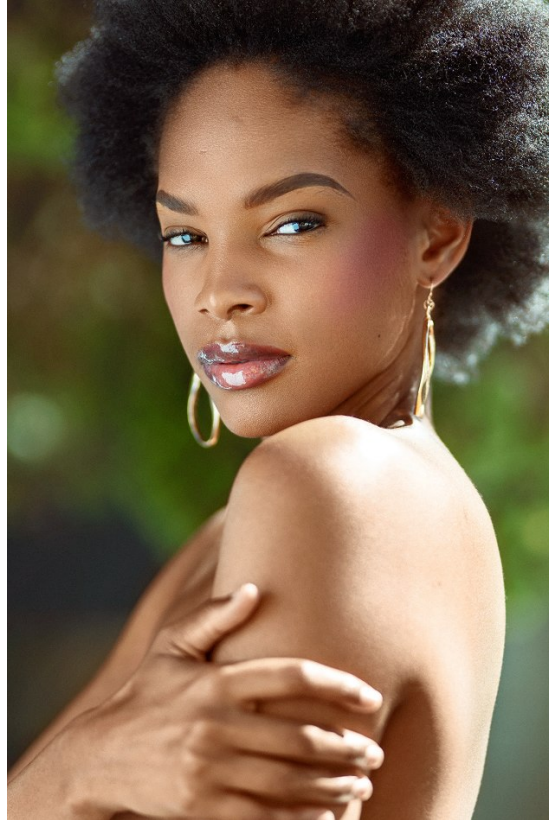

BOSS MODELS

JOHANNESBURG

YOLANDA GCABASHE

Height: 176cm Bust: 85cm Waist: 70cm Hips: 107cm Shoe: 6 UK Hair: Dark Brown Eyes: Brown

BOSS MODELS

JOHANNESBURG

YOLANDA GCABASHE

Height: 176cm Bust: 85cm Waist: 70cm Hips: 107cm Shoe: 6 UK Hair: Dark Brown Eyes: Brown