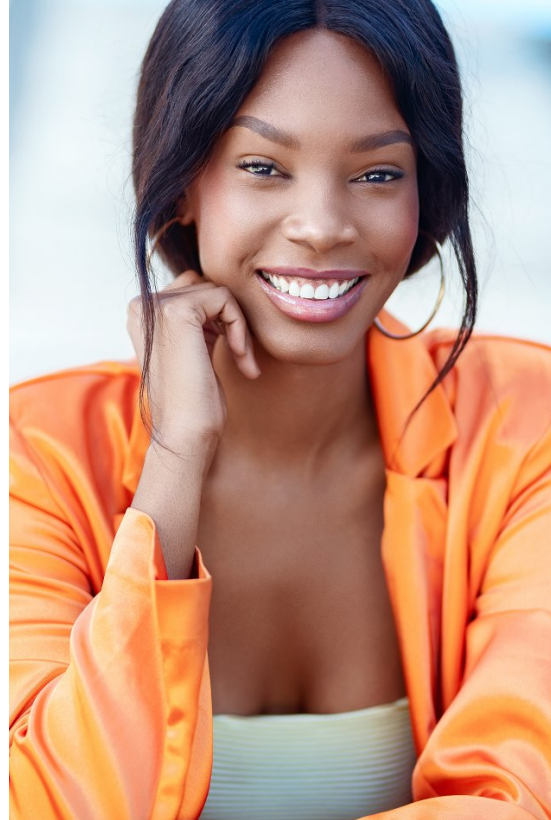

BOSS MODELS

JOHANNESBURG

YOLANDA GCABASHE

Height: 176cm Bust: 85cm Waist: 70cm Hips: 107cm Shoe: 6 UK Hair: Dark Brown Eyes: Brown

BOSS MODELS

JOHANNESBURG

YOLANDA GCABASHE

Height: 176cm Bust: 85cm Waist: 70cm Hips: 107cm Shoe: 6 UK Hair: Dark Brown Eyes: Brown