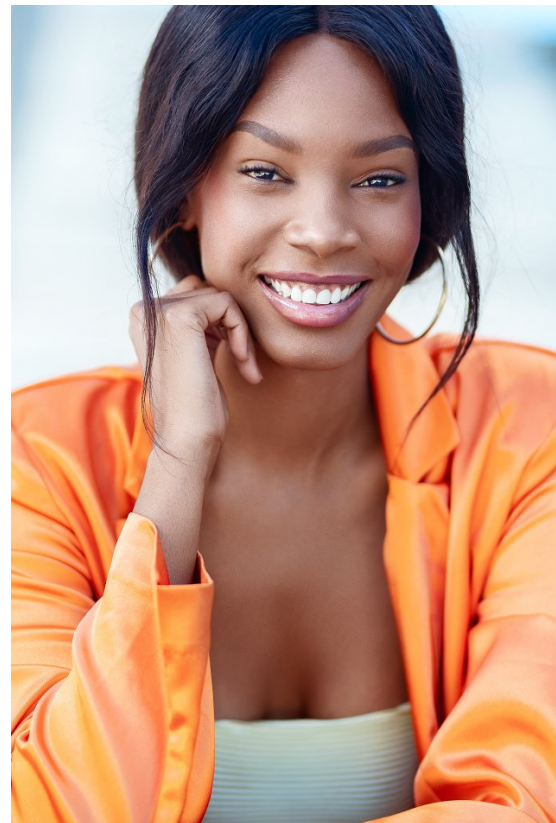

BOSS MODELS

JOHANNESBURG

YOLANDA GCABASHE

Height: 176cm Bust: 85cm Waist: 70cm Hips: 107cm Shoe: 6 UK Hair: Dark Brown Eyes: Brown

BOSS MODELS

JOHANNESBURG

YOLANDA GCABASHE

Height: 176cm Bust: 85cm Waist: 70cm Hips: 107cm Shoe: 6 UK Hair: Dark Brown Eyes: Brown