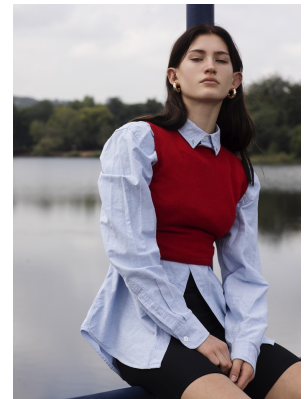

# BOSS MODELS

JOHANNESBURG

## MAE LOMBARD

Height: 170cm Bust: 82cm Waist: 61cm Hips: 87cm Shoe: 6 UK Hair: Black Eyes: Blue/Green