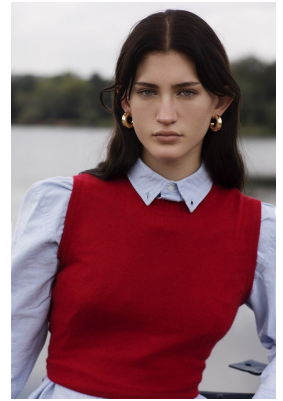

# BOSS MODELS

JOHANNESBURG

## MAE LOMBARD

Height: 170cm Bust: 82cm Waist: 61cm Hips: 87cm Shoe: 6 UK Hair: Black Eyes: Blue/Green