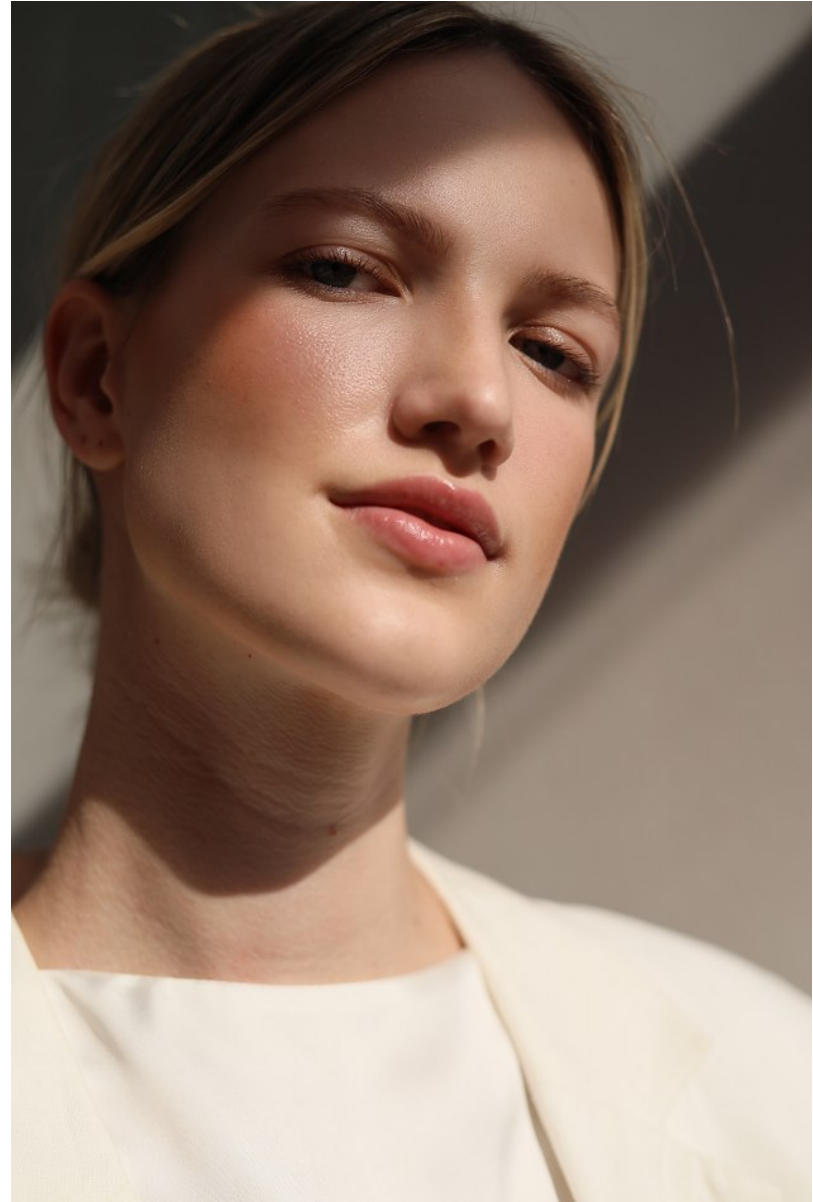

BOSS MODELS

JOHANNESBURG

CLAURETTE OOSTHUIZEN

Height: 176cm Bust: 76cm Waist: 64cm Hips: 91cm Shoe: 5 UK Hair: Blonde Eyes: Blue

BOSS MODELS

JOHANNESBURG

CLAURETTE OOSTHUIZEN

Height: 176cm Bust: 76cm Waist: 64cm Hips: 91cm Shoe: 5 UK Hair: Blonde Eyes: Blue