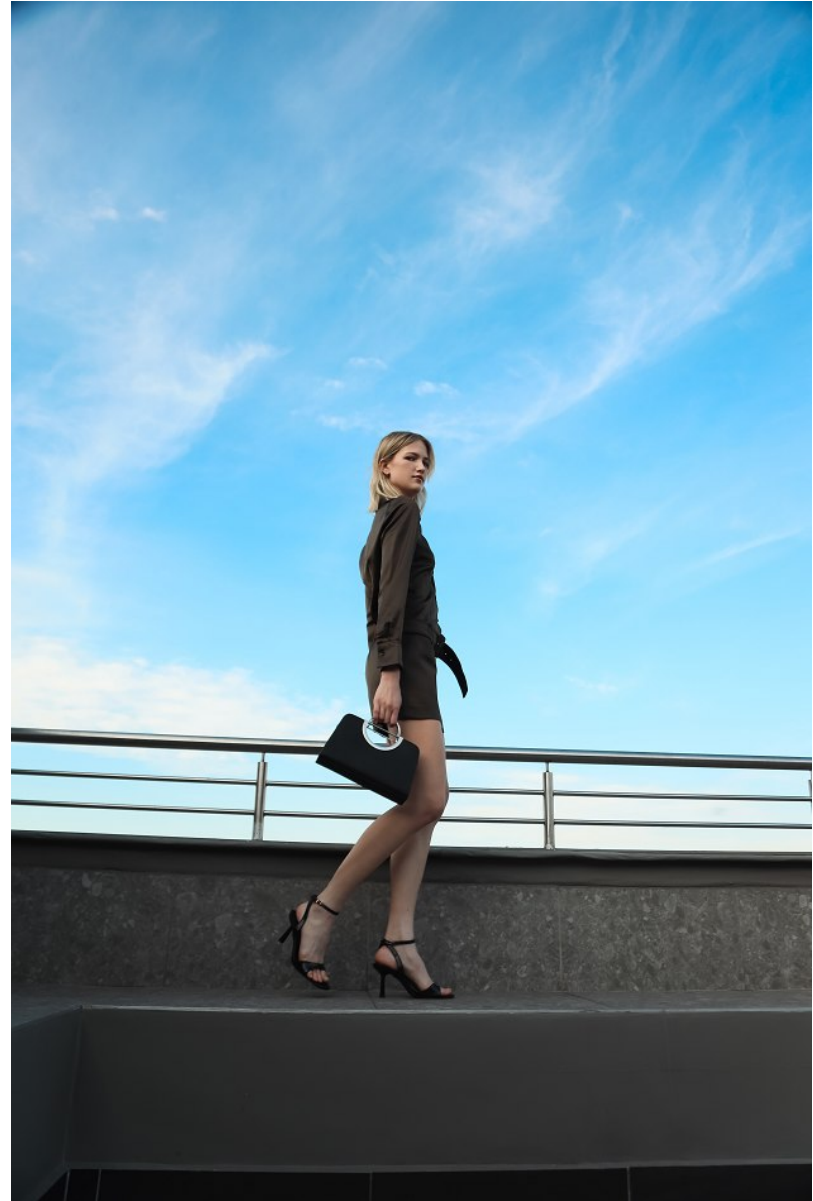

BOSS MODELS

JOHANNESBURG

CLAURETTE OOSTHUIZEN

Height: 176cm Bust: 76cm Waist: 64cm Hips: 91cm Shoe: 5 UK Hair: Blonde Eyes: Blue