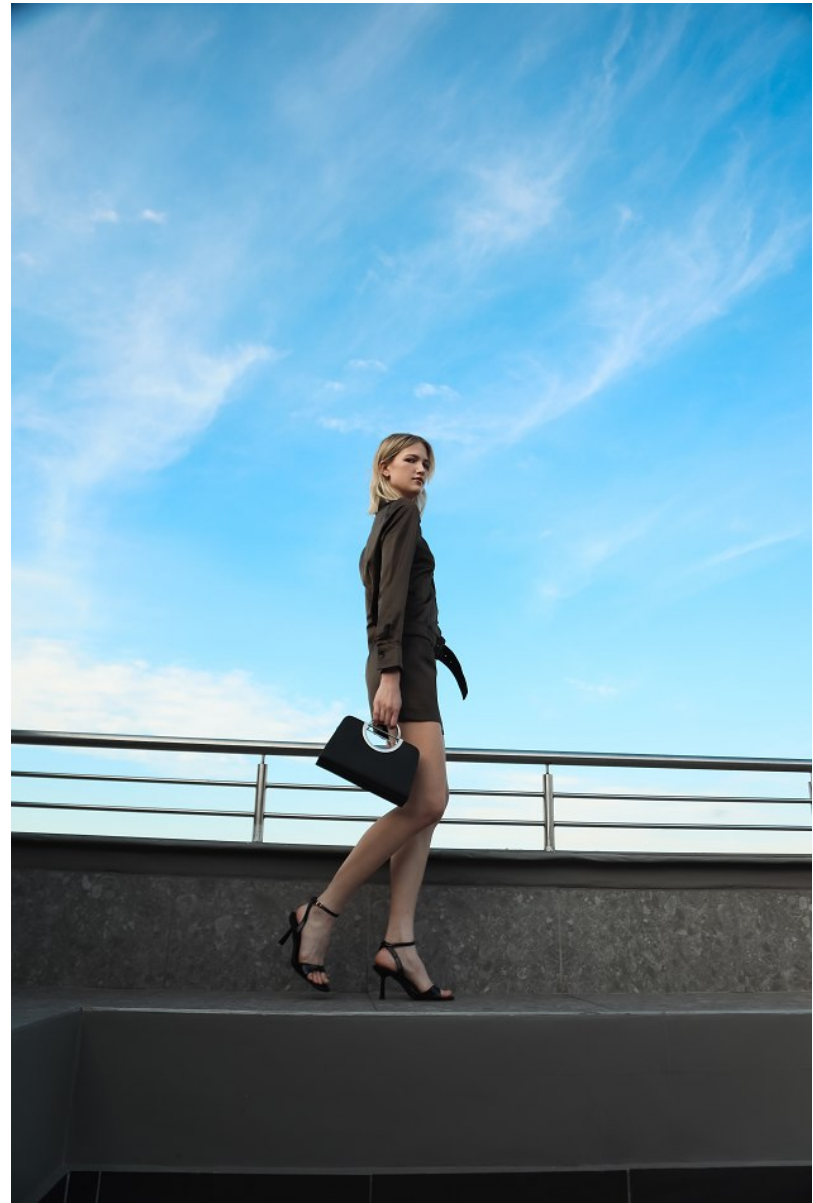

BOSS MODELS

JOHANNESBURG

CLAURETTE OOSTHUIZEN

Height: 176cm Bust: 78cm Waist: 65cm Hips: 91cm Shoe: 5 UK Hair: Blonde Eyes: Blue

BOSS MODELS

JOHANNESBURG

CLAURETTE OOSTHUIZEN

Height: 176cm Bust: 78cm Waist: 65cm Hips: 91cm Shoe: 5 UK Hair: Blonde Eyes: Blue