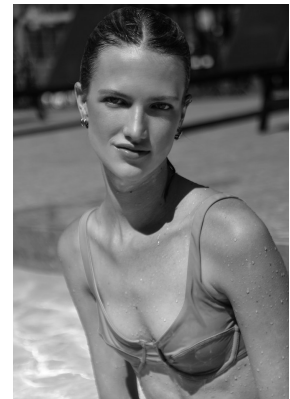

BOSS MODELS

JOHANNESBURG

CLAURETTE OOSTHUIZEN

Height: 176cm Bust: 76cm Waist: 64cm Hips: 91cm Shoe: 5 UK Hair: Blonde Eyes: Blue