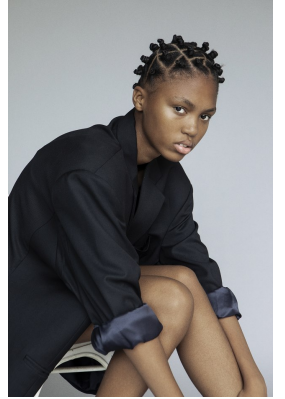

BOSS MODELS

JOHANNESBURG

TSHOLOFELO MMUTLE

Height: 177cm Bust: 73cm Waist: 57cm Hips: 87cm Shoe: 6 UK Hair: Black Eyes: Black

BOSS MODELS

JOHANNESBURG

TSHOLOFELO MMUTLE

Height: 177cm Bust: 73cm Waist: 57cm Hips: 87cm Shoe: 6 UK Hair: Black Eyes: Black