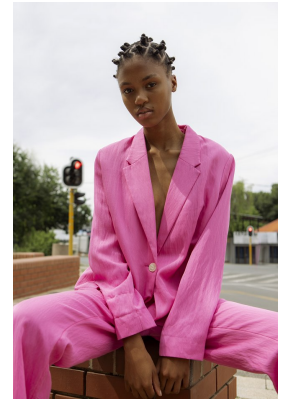

BOSS MODELS

JOHANNESBURG

TSHOLOFELO MMUTLE

Height: 177cm Bust: 76cm Waist: 55cm Hips: 85cm Shoe: 6 UK Hair: Black Eyes: Black