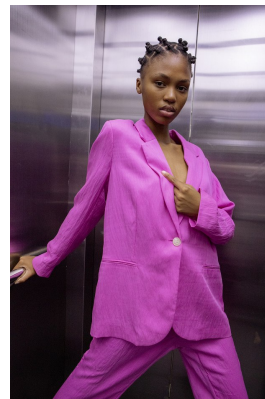

BOSS MODELS

JOHANNESBURG

TSHOLOFELO MMUTLE

Height: 177cm Bust: 76cm Waist: 55cm Hips: 85cm Shoe: 6 UK Hair: Black Eyes: Black