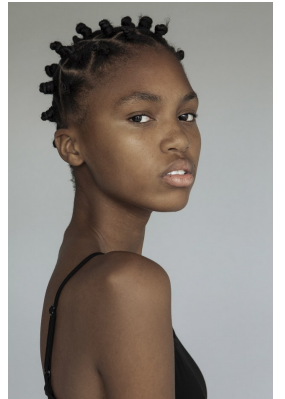

BOSS MODELS

JOHANNESBURG

TSHOLOFELO MMUTLE

Height: 177cm Bust: 73cm Waist: 57cm Hips: 87cm Shoe: 6 UK Hair: Black Eyes: Black

BOSS MODELS

JOHANNESBURG

TSHOLOFELO MMUTLE

Height: 177cm Bust: 73cm Waist: 57cm Hips: 87cm Shoe: 6 UK Hair: Black Eyes: Black