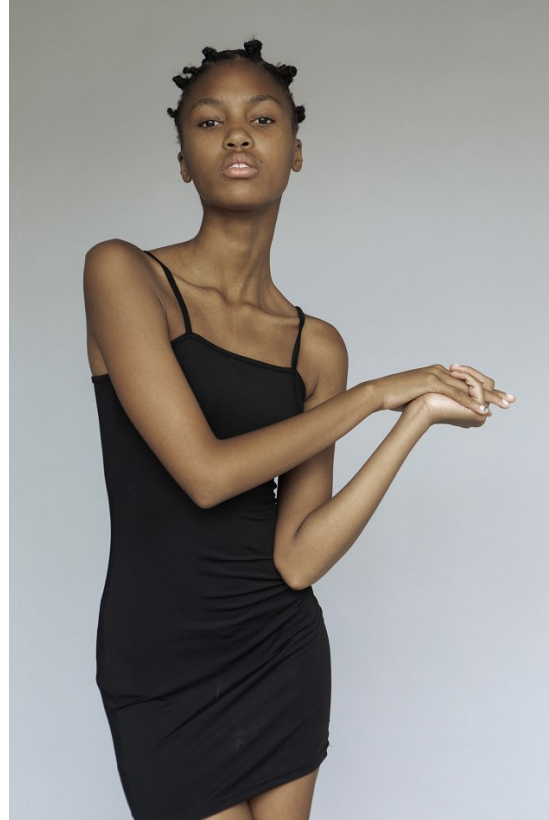

BOSS MODELS

JOHANNESBURG

TSHOLOFELO MMUTLE

Height: 177cm Bust: 73cm Waist: 57cm Hips: 87cm Shoe: 6 UK Hair: Black Eyes: Black

BOSS MODELS

JOHANNESBURG

TSHOLOFELO MMUTLE

Height: 177cm Bust: 73cm Waist: 57cm Hips: 87cm Shoe: 6 UK Hair: Black Eyes: Black