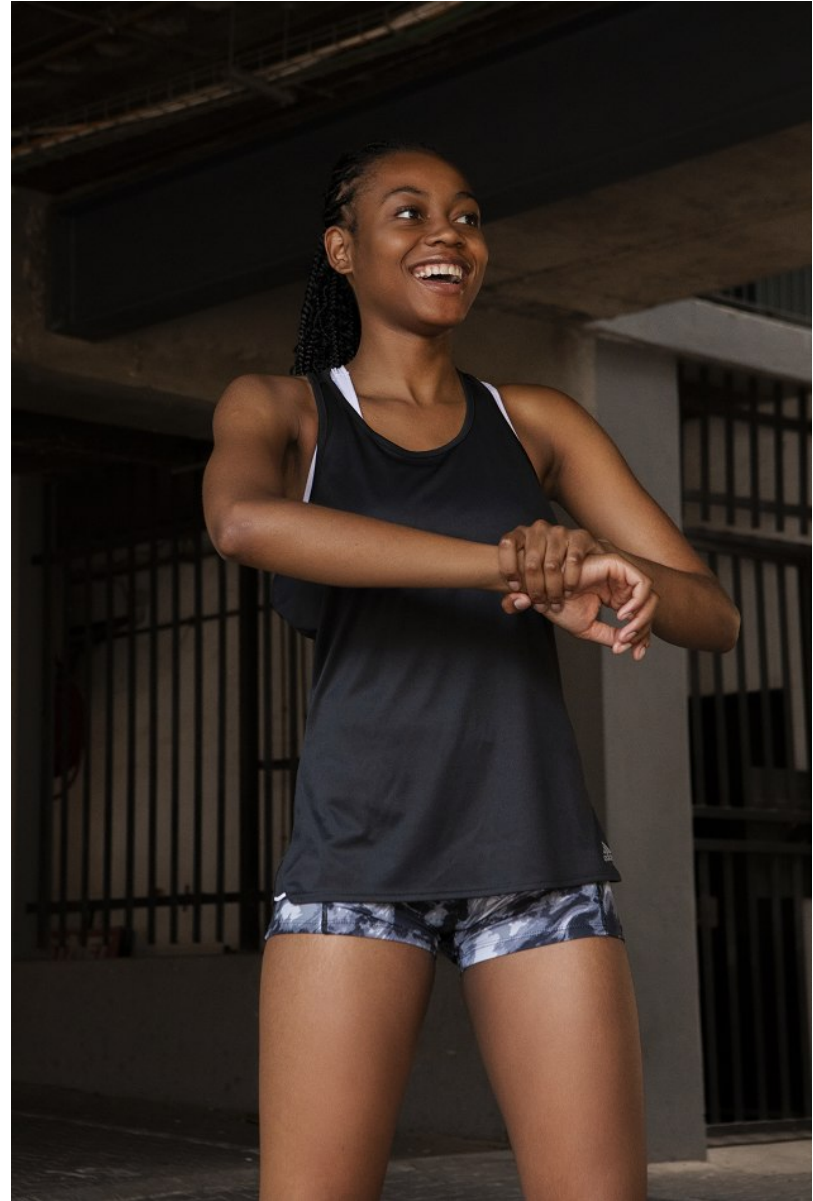

BOSS MODELS

JOHANNESBURG

CLARICE RAMMUTLA

Height: 176cm Bust: 83cm Waist: 63cm Hips: 94cm Shoe: 7 UK Hair: Black Eyes: Brown