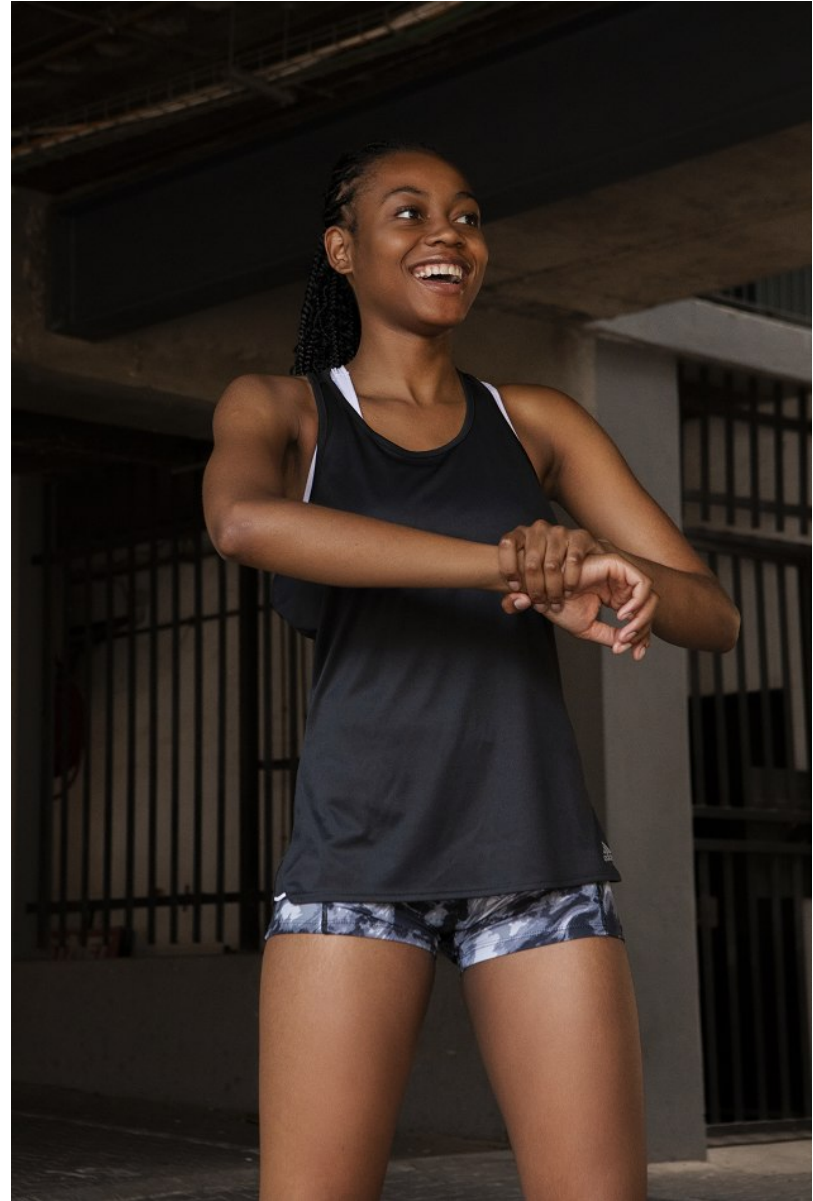

BOSS MODELS

JOHANNESBURG

CLARICE RAMMUTLA

Height: 176cm Bust: 83cm Waist: 63cm Hips: 94cm Shoe: 7 UK Hair: Black Eyes: Brown

BOSS MODELS

JOHANNESBURG

CLARICE RAMMUTLA

Height: 176cm Bust: 83cm Waist: 63cm Hips: 94cm Shoe: 7 UK Hair: Black Eyes: Brown