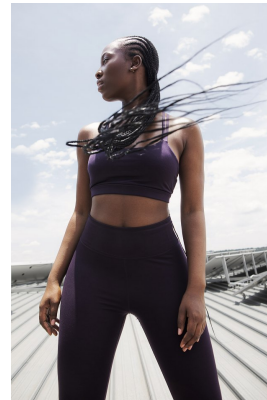

BOSS MODELS

JOHANNESBURG

TIMILEHIN OWOLABI

Height: 173cm Bust: 86cm Waist: 74cm Hips: 116cm Shoe: 7.5 UK Hair: Black Eyes: Brown