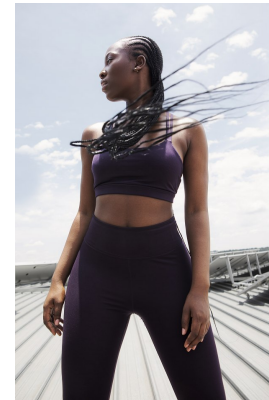

BOSS MODELS

JOHANNESBURG

TIMILEHIN OWOLABI

Height: 173cm Bust: 86cm Waist: 74cm Hips: 116cm Shoe: 7.5 UK Hair: Black Eyes: Brown