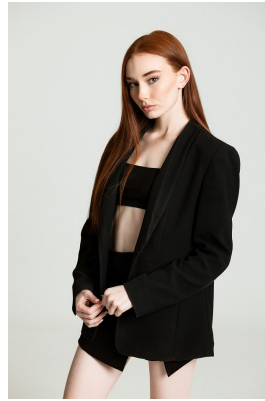

# BOSS MODELS

JOHANNESBURG

## TAYLA BURGERS

Height: 168cm Bust: 79cm Waist: 61cm Hips: 88cm Shoe: 6 UK Hair: Red Eyes: Green