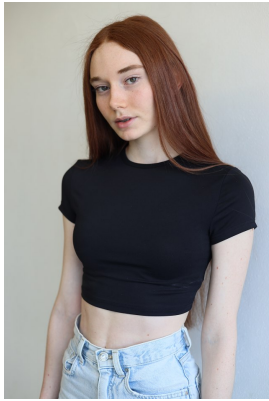

# BOSS MODELS

JOHANNESBURG

## TAYLA BURGERS

Height: 168cm Bust: 79cm Waist: 61cm Hips: 88cm Shoe: 6 UK Hair: Red Eyes: Green