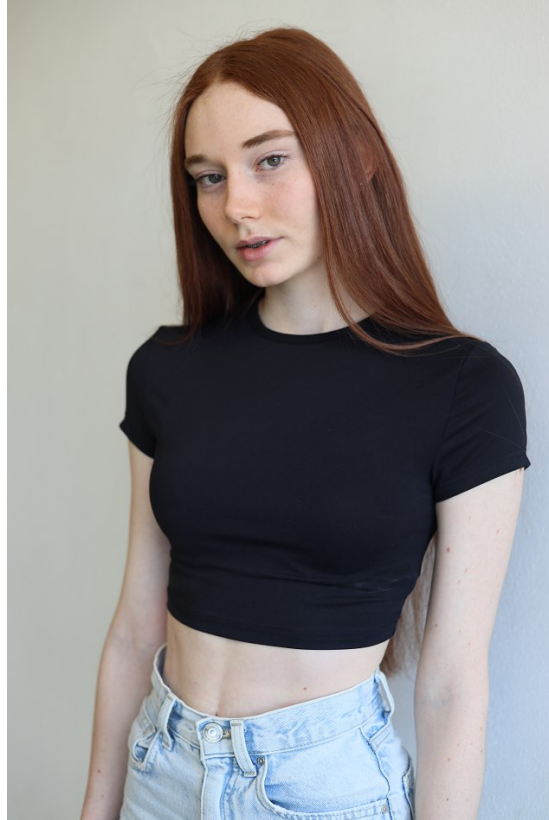

# BOSS MODELS

JOHANNESBURG

**TAYLA BURGERS**

Height: 168cm Bust: 79cm Waist: 61cm Hips: 88cm Shoe: 6 UK Hair: Red Eyes: Green

# BOSS MODELS

JOHANNESBURG

## TAYLA BURGERS

Height: 168cm Bust: 79cm Waist: 61cm Hips: 88cm Shoe: 6 UK Hair: Red Eyes: Green