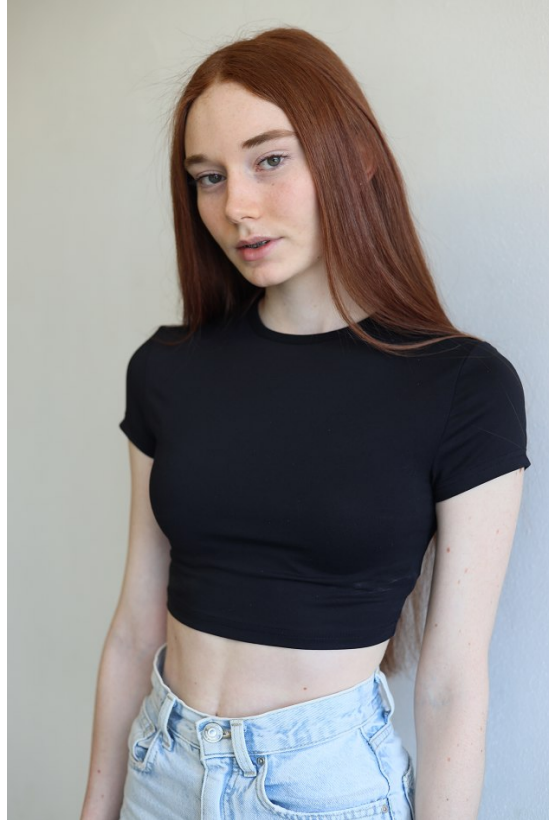

BOSS MODELS

JOHANNESBURG

TAYLA BURGERS

Height: 168cm Bust: 79cm Waist: 61cm Hips: 88cm Shoe: 6 UK Hair: Red Eyes: Green

BOSS MODELS

JOHANNESBURG

TAYLA BURGERS

Height: 168cm Bust: 79cm Waist: 61cm Hips: 88cm Shoe: 6 UK Hair: Red Eyes: Green

BOSS MODELS

JOHANNESBURG

TAYLA BURGERS

Height: 168cm Bust: 79cm Waist: 61cm Hips: 88cm Shoe: 6 UK Hair: Red Eyes: Green