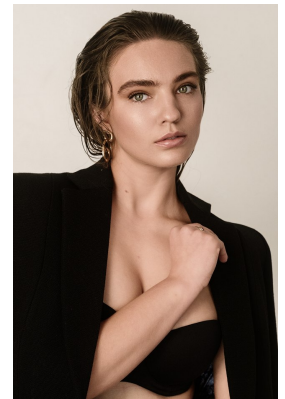

# BOSS MODELS

JOHANNESBURG

## SAVANNAH TAYLOR

Height: 169cm Bust: 86cm Waist: 69cm Hips: 101cm Shoe: 5 UK Hair: Dark Blonde Eyes: Green

# BOSS MODELS

JOHANNESBURG

SAVANNAH TAYLOR

Height: 169cm Bust: 86cm Waist: 69cm Hips: 101cm Shoe: 5 UK Hair: Dark Blonde Eyes: Green