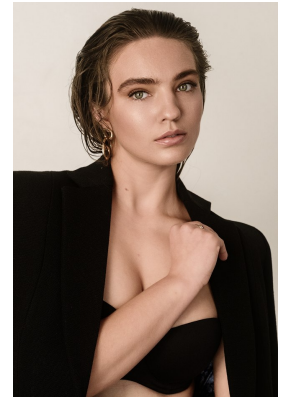

BOSS MODELS

JOHANNESBURG

SAVANNAH TAYLOR

Height: 169cm Bust: 86cm Waist: 69cm Hips: 101cm Shoe: 5 UK Hair: Dark Blonde Eyes: Green

BOSS MODELS

JOHANNESBURG

SAVANNAH TAYLOR

Height: 169cm Bust: 86cm Waist: 69cm Hips: 101cm Shoe: 5 UK Hair: Dark Blonde Eyes: Green