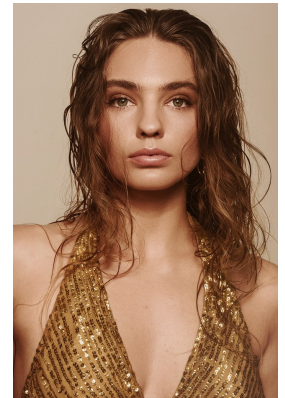

# BOSS MODELS

JOHANNESBURG

## SAVANNAH TAYLOR

Height: 169cm Bust: 86cm Waist: 69cm Hips: 101cm Shoe: 5 UK Hair: Dark Blonde Eyes: Green

# BOSS MODELS

JOHANNESBURG

SAVANNAH TAYLOR

Height: 169cm Bust: 86cm Waist: 69cm Hips: 101cm Shoe: 5 UK Hair: Dark Blonde Eyes: Green