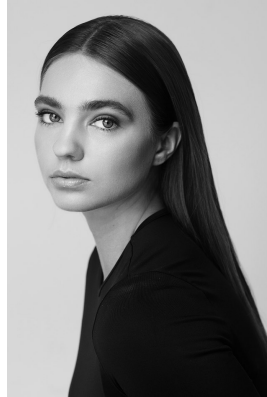

BOSS MODELS

JOHANNESBURG

SAVANNAH TAYLOR

Height: 169cm Bust: 86cm Waist: 69cm Hips: 101cm Shoe: 5 UK Hair: Dark Blonde Eyes: Green

BOSS MODELS

JOHANNESBURG

SAVANNAH TAYLOR

Height: 169cm Bust: 86cm Waist: 69cm Hips: 101cm Shoe: 5 UK Hair: Dark Blonde Eyes: Green