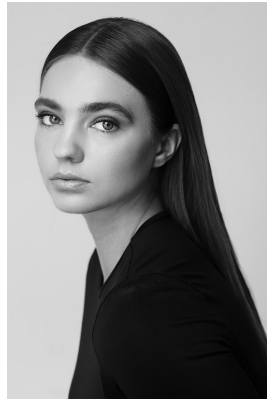

# BOSS MODELS

JOHANNESBURG

## SAVANNAH TAYLOR

Height: 169cm Bust: 86cm Waist: 69cm Hips: 101cm Shoe: 5 UK Hair: Dark Blonde Eyes: Green

# BOSS MODELS

JOHANNESBURG

SAVANNAH TAYLOR

Height: 169cm Bust: 86cm Waist: 69cm Hips: 101cm Shoe: 5 UK Hair: Dark Blonde Eyes: Green