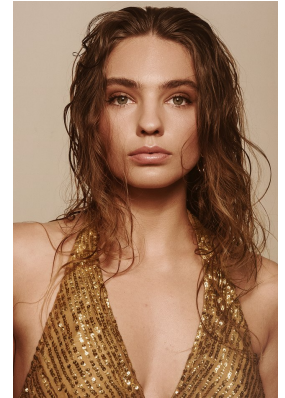

BOSS MODELS

JOHANNESBURG

SAVANNAH TAYLOR

Height: 169cm Bust: 86cm Waist: 69cm Hips: 101cm Shoe: 5 UK Hair: Dark Blonde Eyes: Green

BOSS MODELS

JOHANNESBURG

SAVANNAH TAYLOR

Height: 169cm Bust: 86cm Waist: 69cm Hips: 101cm Shoe: 5 UK Hair: Dark Blonde Eyes: Green