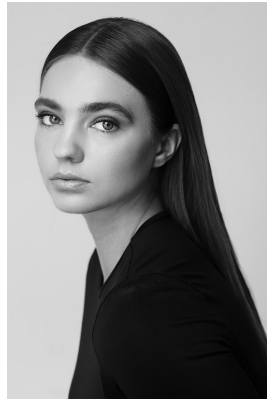

BOSS MODELS

JOHANNESBURG

SAVANNAH TAYLOR

Height: 169cm Bust: 86cm Waist: 69cm Hips: 101cm Shoe: 5 UK Hair: Dark Blonde Eyes: Green

BOSS MODELS

JOHANNESBURG

SAVANNAH TAYLOR

Height: 169cm Bust: 86cm Waist: 69cm Hips: 101cm Shoe: 5 UK Hair: Dark Blonde Eyes: Green