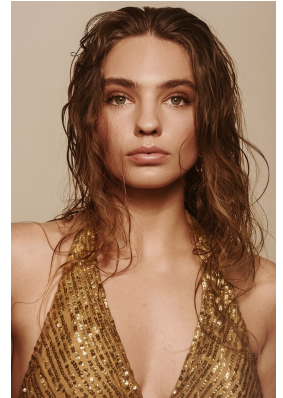

BOSS MODELS

JOHANNESBURG

SAVANNAH TAYLOR

Height: 169cm Bust: 86cm Waist: 69cm Hips: 101cm Shoe: 5 UK Hair: Dark Blonde Eyes: Green

BOSS MODELS

JOHANNESBURG

SAVANNAH TAYLOR

Height: 169cm Bust: 86cm Waist: 69cm Hips: 101cm Shoe: 5 UK Hair: Dark Blonde Eyes: Green