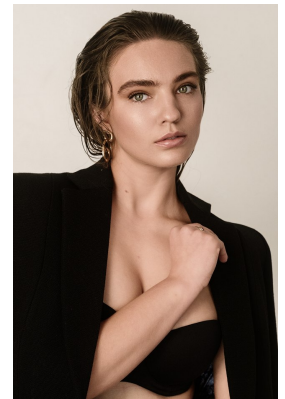

BOSS MODELS

JOHANNESBURG

SAVANNAH TAYLOR

Height: 169cm Bust: 86cm Waist: 69cm Hips: 101cm Shoe: 5 UK Hair: Dark Blonde Eyes: Green

BOSS MODELS

JOHANNESBURG

SAVANNAH TAYLOR

Height: 169cm Bust: 86cm Waist: 69cm Hips: 101cm Shoe: 5 UK Hair: Dark Blonde Eyes: Green