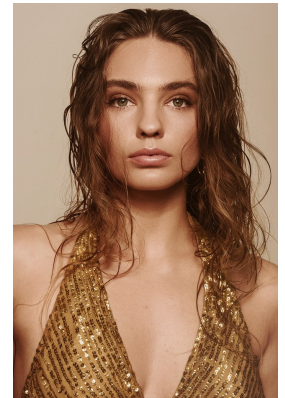

BOSS MODELS

JOHANNESBURG

SAVANNAH TAYLOR

Height: 169cm Bust: 86cm Waist: 69cm Hips: 101cm Shoe: 5 UK Hair: Dark Blonde Eyes: Green

BOSS MODELS

JOHANNESBURG

SAVANNAH TAYLOR

Height: 169cm Bust: 86cm Waist: 69cm Hips: 101cm Shoe: 5 UK Hair: Dark Blonde Eyes: Green