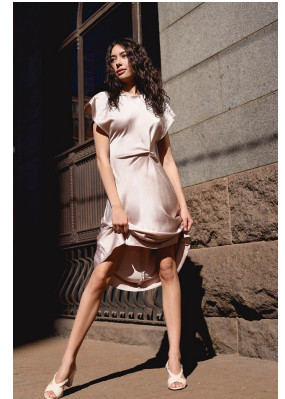

BOSS MODELS

JOHANNESBURG

LUANE WHELPTON

Height: 174cm Bust: 75cm Waist: 56cm Hips: 79cm Shoe: 5 UK Hair: Brown Eyes: Hazel

BOSS MODELS

JOHANNESBURG

LUANE WHELPTON

Height: 174cm Bust: 75cm Waist: 56cm Hips: 79cm Shoe: 5 UK Hair: Brown Eyes: Hazel