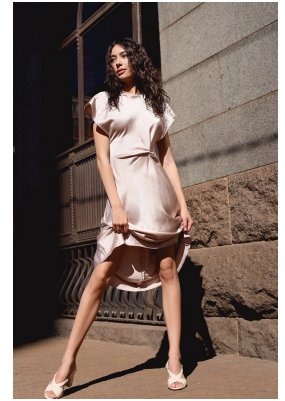

# BOSS MODELS

JOHANNESBURG

LUANE WHELPTON

Height: 174cm Bust: 75cm Waist: 54cm Hips: 79cm Shoe: 5 UK Hair: Brown Eyes: Hazel

# BOSS MODELS

JOHANNESBURG

## LUANE WHELPTON

Height: 174cm Bust: 75cm Waist: 54cm Hips: 79cm Shoe: 5 UK Hair: Brown Eyes: Hazel