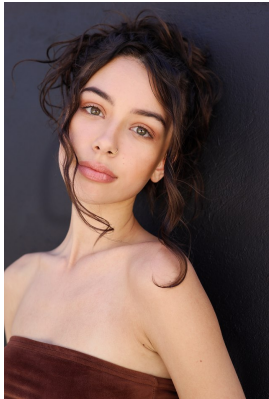

# BOSS MODELS

JOHANNESBURG

LUANE WHELPTON

Height: 174cm Bust: 75cm Waist: 54cm Hips: 79cm Shoe: 5 UK Hair: Brown Eyes: Hazel

# BOSS MODELS

JOHANNESBURG

## LUANE WHELPTON

Height: 174cm Bust: 75cm Waist: 54cm Hips: 79cm Shoe: 5 UK Hair: Brown Eyes: Hazel