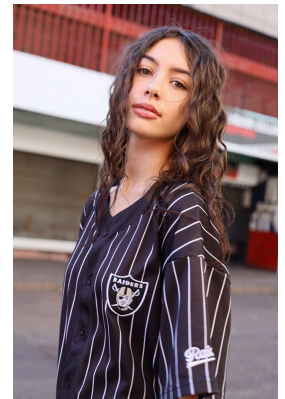

# BOSS MODELS

JOHANNESBURG

LUANE WHELPTON

Height: 174cm Bust: 75cm Waist: 54cm Hips: 79cm Shoe: 5 UK Hair: Brown Eyes: Hazel

## LUANE WHELPTON

Height: 174cm Bust: 75cm Waist: 54cm Hips: 79cm Shoe: 5 UK Hair: Brown Eyes: Hazel