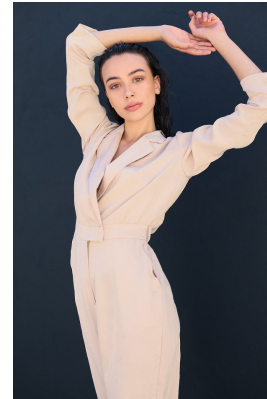

BOSS MODELS

JOHANNESBURG

LUANE WHELPTON

Height: 174cm Bust: 75cm Waist: 56cm Hips: 79cm Shoe: 5 UK Hair: Brown Eyes: Hazel

BOSS MODELS

JOHANNESBURG

LUANE WHELPTON

Height: 174cm Bust: 75cm Waist: 56cm Hips: 79cm Shoe: 5 UK Hair: Brown Eyes: Hazel