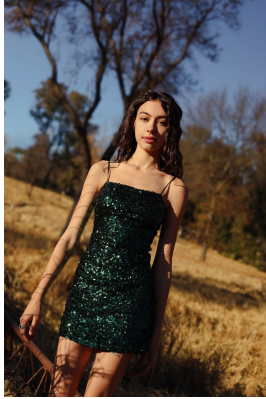

BOSS MODELS

JOHANNESBURG

LUANE WHELPTON

Height: 174cm Bust: 75cm Waist: 54cm Hips: 79cm Shoe: 5 UK Hair: Brown Eyes: Hazel

BOSS MODELS

JOHANNESBURG

LUANE WHELPTON

Height: 174cm Bust: 75cm Waist: 54cm Hips: 79cm Shoe: 5 UK Hair: Brown Eyes: Hazel