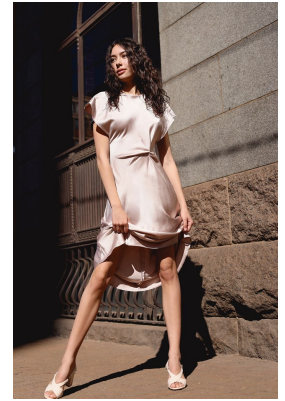

BOSS MODELS

JOHANNESBURG

LUANE WHELPTON

Height: 174cm Bust: 75cm Waist: 54cm Hips: 79cm Shoe: 5 UK Hair: Brown Eyes: Hazel

BOSS MODELS

JOHANNESBURG

LUANE WHELPTON

Height: 174cm Bust: 75cm Waist: 54cm Hips: 79cm Shoe: 5 UK Hair: Brown Eyes: Hazel