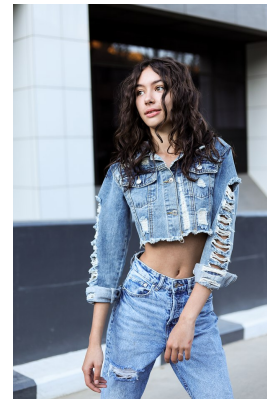

BOSS MODELS

JOHANNESBURG

LUANE WHELPTON

Height: 174cm Bust: 75cm Waist: 54cm Hips: 79cm Shoe: 5 UK Hair: Brown Eyes: Hazel

BOSS MODELS

JOHANNESBURG

LUANE WHELPTON

Height: 174cm Bust: 75cm Waist: 54cm Hips: 79cm Shoe: 5 UK Hair: Brown Eyes: Hazel