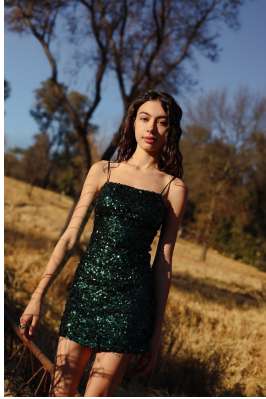

BOSS MODELS

JOHANNESBURG

LUANE WHELPTON

Height: 174cm Bust: 75cm Waist: 56cm Hips: 79cm Shoe: 5 UK Hair: Brown Eyes: Hazel

BOSS MODELS

JOHANNESBURG

LUANE WHELPTON

Height: 174cm Bust: 75cm Waist: 56cm Hips: 79cm Shoe: 5 UK Hair: Brown Eyes: Hazel