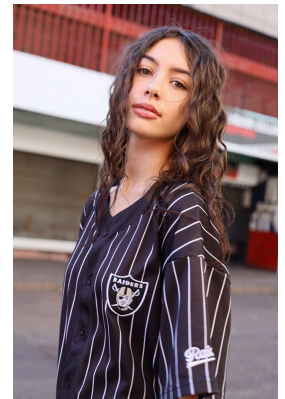

BOSS MODELS

JOHANNESBURG

LUANE WHELPTON

Height: 174cm Bust: 75cm Waist: 56cm Hips: 79cm Shoe: 5 UK Hair: Brown Eyes: Hazel

BOSS MODELS

JOHANNESBURG

LUANE WHELPTON

Height: 174cm Bust: 75cm Waist: 56cm Hips: 79cm Shoe: 5 UK Hair: Brown Eyes: Hazel