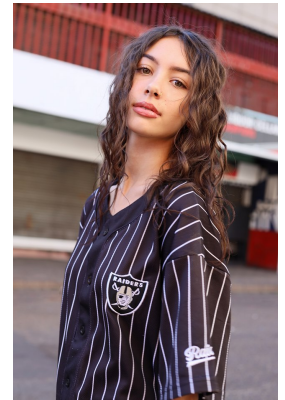

BOSS MODELS

JOHANNESBURG

LUANE WHELPTON

Height: 174cm Bust: 75cm Waist: 54cm Hips: 79cm Shoe: 5 UK Hair: Brown Eyes: Hazel

BOSS MODELS

JOHANNESBURG

LUANE WHELPTON

Height: 174cm Bust: 75cm Waist: 54cm Hips: 79cm Shoe: 5 UK Hair: Brown Eyes: Hazel