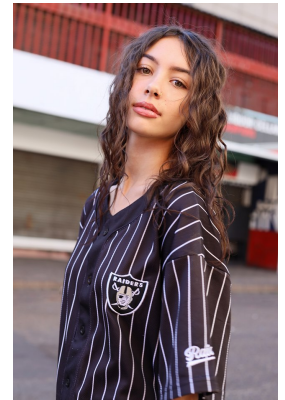

# BOSS MODELS

JOHANNESBURG

LUANE WHELPTON

Height: 174cm Bust: 75cm Waist: 54cm Hips: 79cm Shoe: 5 UK Hair: Brown Eyes: Hazel

## LUANE WHELPTON

Height: 174cm Bust: 75cm Waist: 54cm Hips: 79cm Shoe: 5 UK Hair: Brown Eyes: Hazel