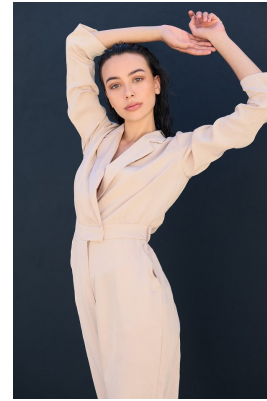

# BOSS MODELS

JOHANNESBURG

LUANE WHELPTON

Height: 174cm Bust: 75cm Waist: 54cm Hips: 79cm Shoe: 5 UK Hair: Brown Eyes: Hazel

# BOSS MODELS

JOHANNESBURG

## LUANE WHELPTON

Height: 174cm Bust: 75cm Waist: 54cm Hips: 79cm Shoe: 5 UK Hair: Brown Eyes: Hazel