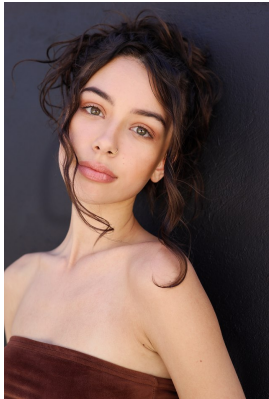

BOSS MODELS

JOHANNESBURG

LUANE WHELPTON

Height: 174cm Bust: 75cm Waist: 56cm Hips: 79cm Shoe: 5 UK Hair: Brown Eyes: Hazel

BOSS MODELS

JOHANNESBURG

LUANE WHELPTON

Height: 174cm Bust: 75cm Waist: 56cm Hips: 79cm Shoe: 5 UK Hair: Brown Eyes: Hazel