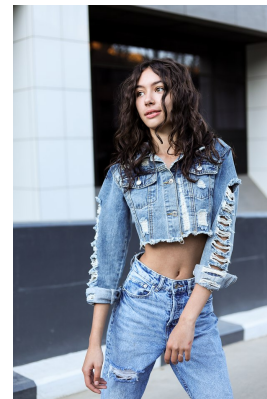

# BOSS MODELS

JOHANNESBURG

LUANE WHELPTON

Height: 174cm Bust: 75cm Waist: 54cm Hips: 79cm Shoe: 5 UK Hair: Brown Eyes: Hazel

## LUANE WHELPTON

Height: 174cm Bust: 75cm Waist: 54cm Hips: 79cm Shoe: 5 UK Hair: Brown Eyes: Hazel