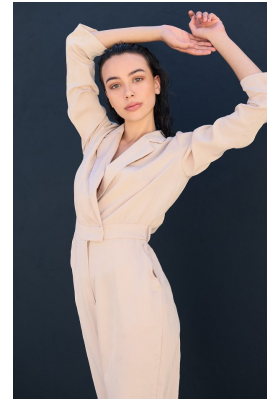

BOSS MODELS

JOHANNESBURG

LUANE WHELPTON

Height: 174cm Bust: 75cm Waist: 54cm Hips: 79cm Shoe: 5 UK Hair: Brown Eyes: Hazel

BOSS MODELS

JOHANNESBURG

LUANE WHELPTON

Height: 174cm Bust: 75cm Waist: 54cm Hips: 79cm Shoe: 5 UK Hair: Brown Eyes: Hazel