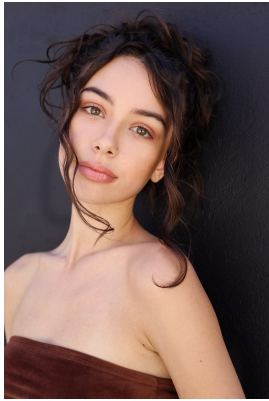

BOSS MODELS

JOHANNESBURG

LUANE WHELPTON

Height: 174cm Bust: 75cm Waist: 54cm Hips: 79cm Shoe: 5 UK Hair: Brown Eyes: Hazel

BOSS MODELS

JOHANNESBURG

LUANE WHELPTON

Height: 174cm Bust: 75cm Waist: 54cm Hips: 79cm Shoe: 5 UK Hair: Brown Eyes: Hazel