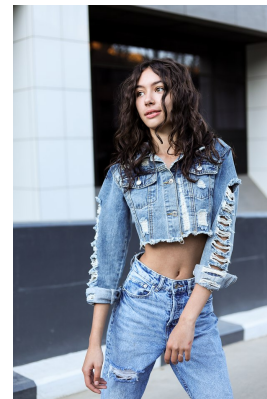

BOSS MODELS

JOHANNESBURG

LUANE WHELPTON

Height: 174cm Bust: 75cm Waist: 56cm Hips: 79cm Shoe: 5 UK Hair: Brown Eyes: Hazel

BOSS MODELS

JOHANNESBURG

LUANE WHELPTON

Height: 174cm Bust: 75cm Waist: 56cm Hips: 79cm Shoe: 5 UK Hair: Brown Eyes: Hazel