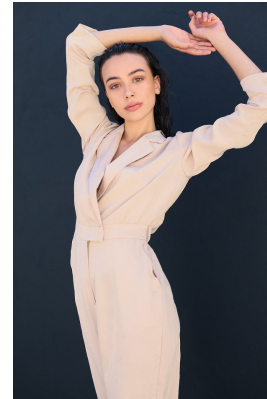

# BOSS MODELS

JOHANNESBURG

LUANE WHELPTON

Height: 174cm Bust: 75cm Waist: 54cm Hips: 79cm Shoe: 5 UK Hair: Brown Eyes: Hazel

# BOSS MODELS

JOHANNESBURG

## LUANE WHELPTON

Height: 174cm Bust: 75cm Waist: 54cm Hips: 79cm Shoe: 5 UK Hair: Brown Eyes: Hazel