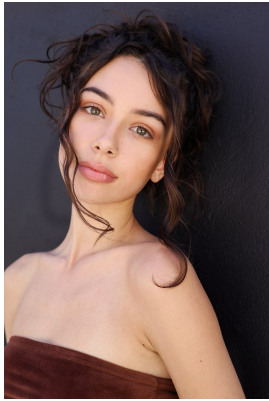

# BOSS MODELS

JOHANNESBURG

LUANE WHELPTON

Height: 174cm Bust: 75cm Waist: 54cm Hips: 79cm Shoe: 5 UK Hair: Brown Eyes: Hazel

## LUANE WHELPTON

Height: 174cm Bust: 75cm Waist: 54cm Hips: 79cm Shoe: 5 UK Hair: Brown Eyes: Hazel