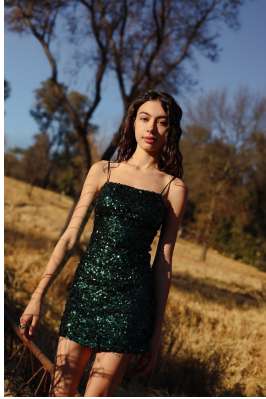

# BOSS MODELS

JOHANNESBURG

LUANE WHELPTON

Height: 174cm Bust: 75cm Waist: 54cm Hips: 79cm Shoe: 5 UK Hair: Brown Eyes: Hazel

## LUANE WHELPTON

Height: 174cm Bust: 75cm Waist: 54cm Hips: 79cm Shoe: 5 UK Hair: Brown Eyes: Hazel