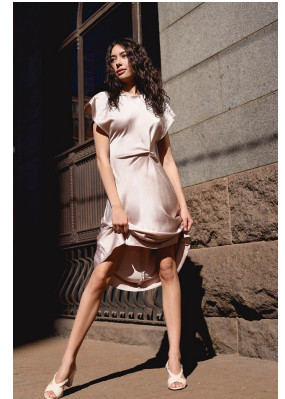

# BOSS MODELS

JOHANNESBURG

LUANE WHELPTON

Height: 174cm Bust: 75cm Waist: 54cm Hips: 79cm Shoe: 5 UK Hair: Brown Eyes: Hazel

# BOSS MODELS

JOHANNESBURG

## LUANE WHELPTON

Height: 174cm Bust: 75cm Waist: 54cm Hips: 79cm Shoe: 5 UK Hair: Brown Eyes: Hazel