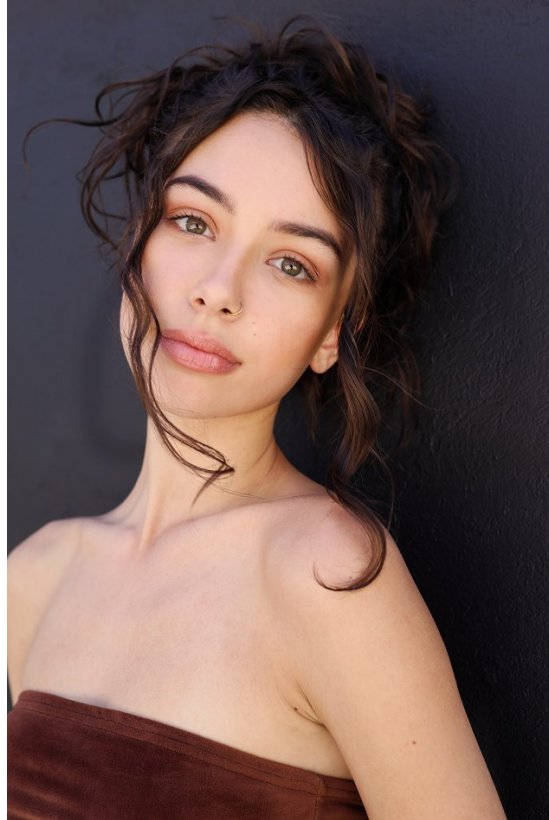

BOSS MODELS

JOHANNESBURG

LUANE WHELPTON

Height: 174cm Bust: 75cm Waist: 54cm Hips: 79cm Shoe: 5 UK Hair: Brown Eyes: Hazel

BOSS MODELS

JOHANNESBURG

LUANE WHELPTON

Height: 174cm Bust: 75cm Waist: 54cm Hips: 79cm Shoe: 5 UK Hair: Brown Eyes: Hazel

BOSS MODELS

JOHANNESBURG

LUANE WHELPTON

Height: 174cm Bust: 75cm Waist: 54cm Hips: 79cm Shoe: 5 UK Hair: Brown Eyes: Hazel