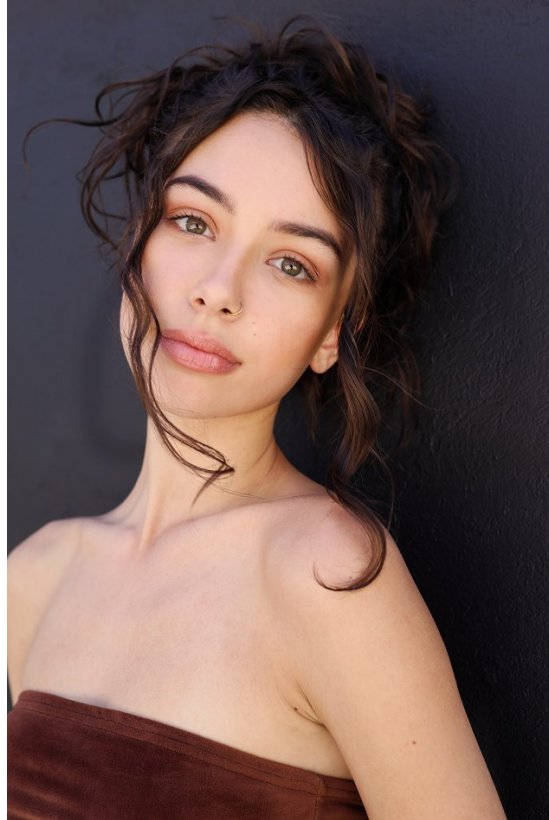

# BOSS MODELS

JOHANNESBURG

LUANE WHELPTON

Height: 174cm Bust: 75cm Waist: 56cm Hips: 79cm Shoe: 5 UK Hair: Brown Eyes: Hazel

# BOSS MODELS

JOHANNESBURG

## LUANE WHELPTON

Height: 174cm Bust: 75cm Waist: 56cm Hips: 79cm Shoe: 5 UK Hair: Brown Eyes: Hazel