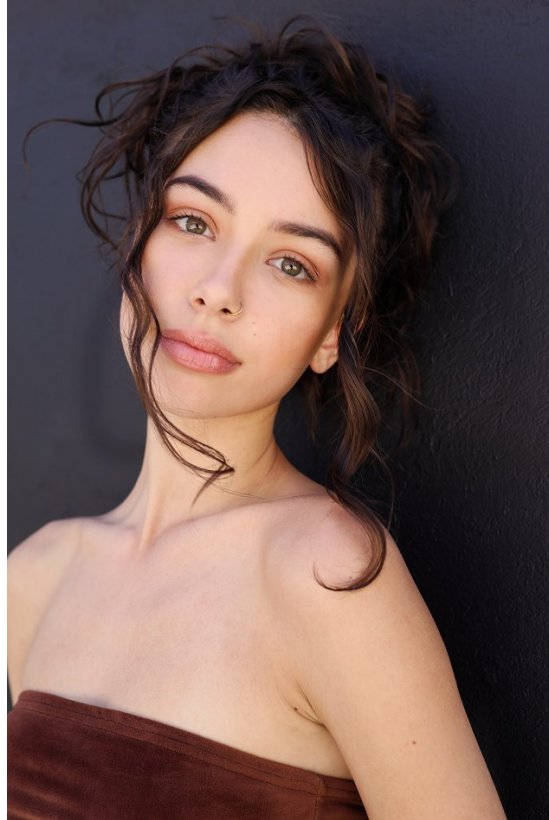

# BOSS MODELS

JOHANNESBURG

LUANE WHELPTON

Height: 174cm Bust: 75cm Waist: 54cm Hips: 79cm Shoe: 5 UK Hair: Brown Eyes: Hazel

# BOSS MODELS

JOHANNESBURG

## LUANE WHELPTON

Height: 174cm Bust: 75cm Waist: 54cm Hips: 79cm Shoe: 5 UK Hair: Brown Eyes: Hazel