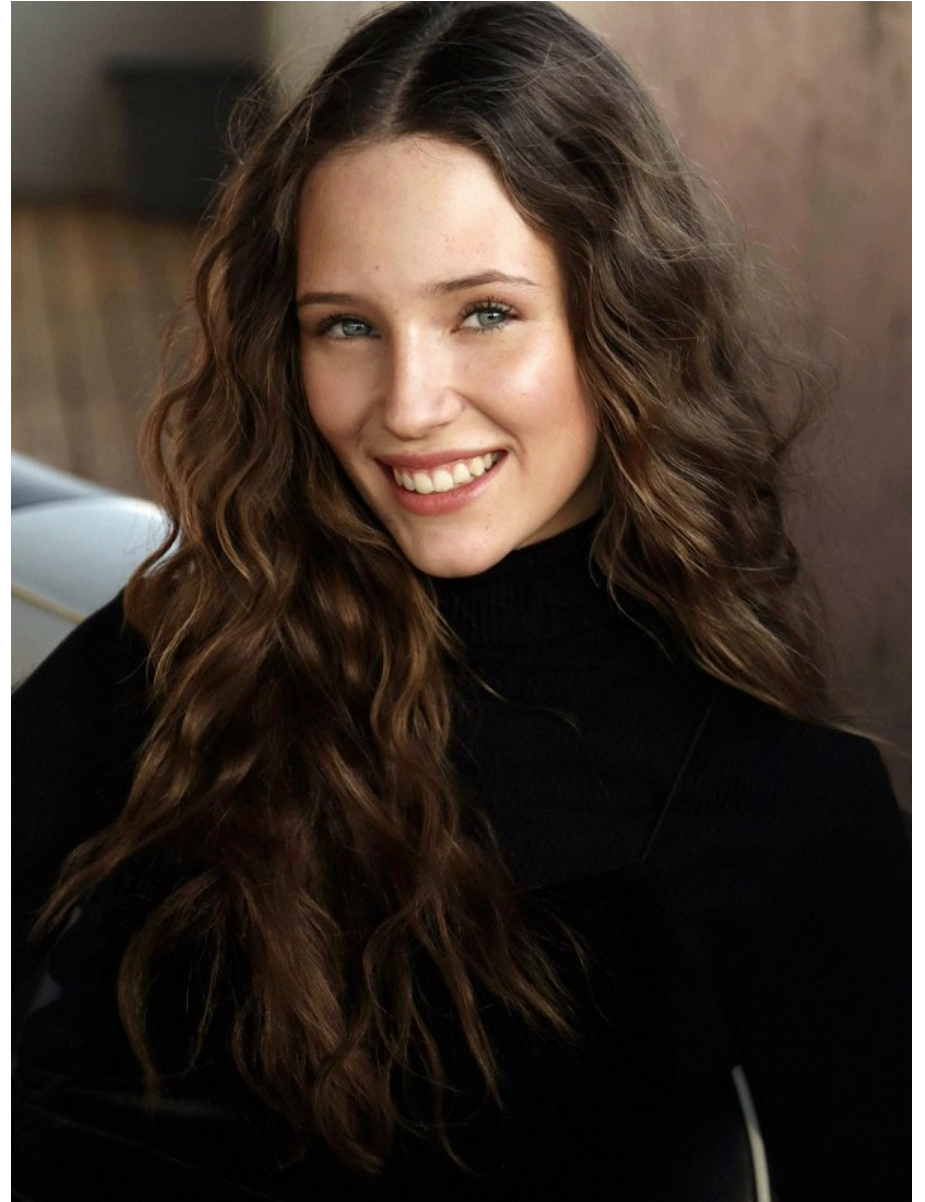

BOSS MODELS

JOHANNESBURG

TATUM FRANKS

Height: 176cm Shoe: 7.5 UK Hair: Brown Eyes: Blue