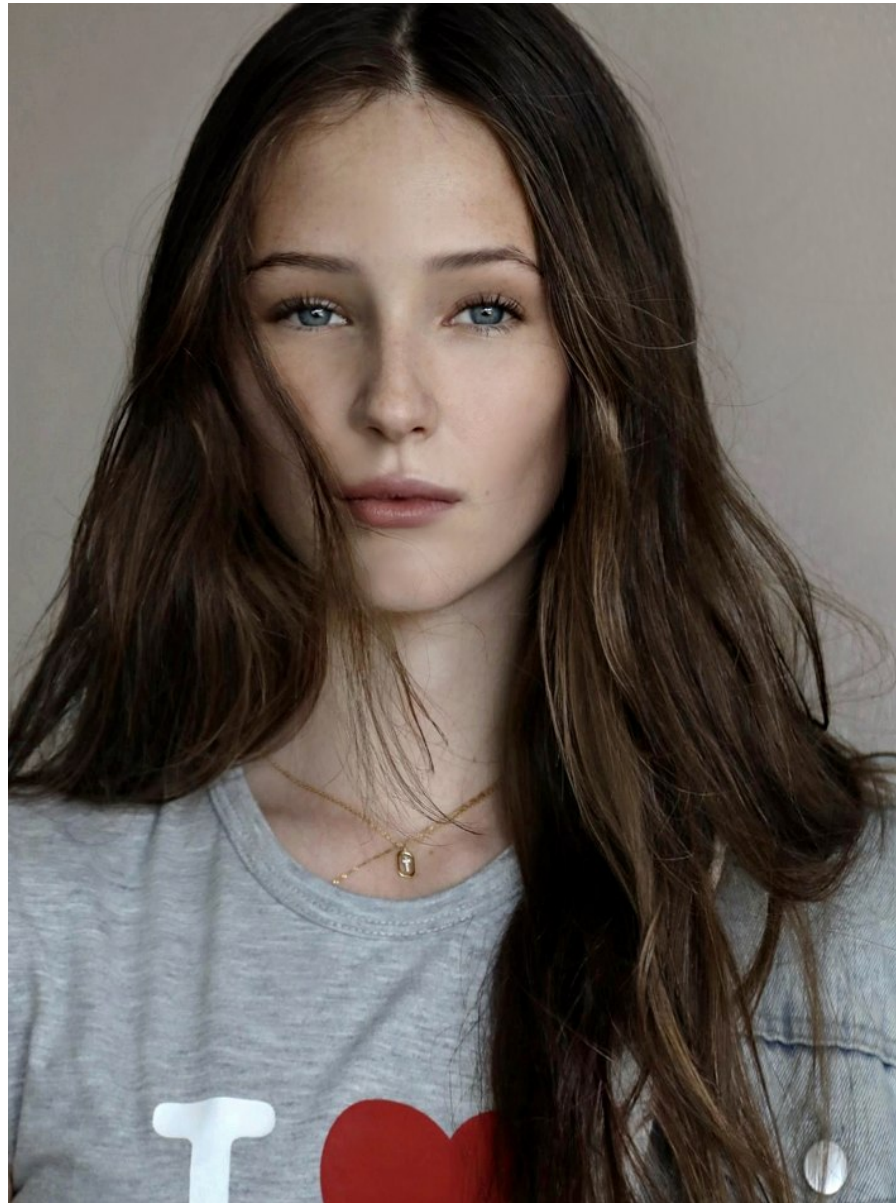

TATUM FRANKS

BOSS MODELS

JOHANNESBURG

TATUM FRANKS

Height: 176cm Shoe: 7.5 UK Hair: Brown Eyes: Blue