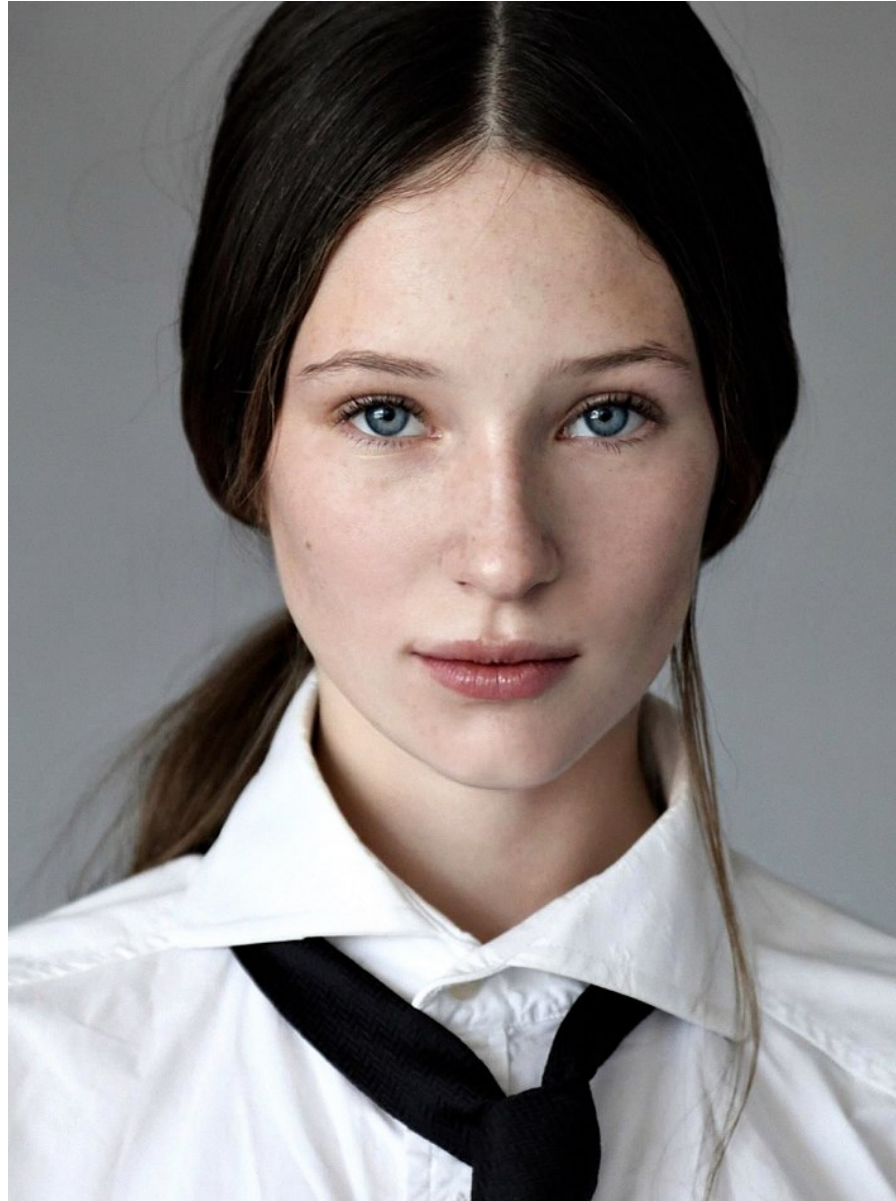

# BOSS MODELS

JOHANNESBURG

TATUM FRANKS

Height: 176cm Shoe: 7.5 UK Hair: Brown Eyes: Blue