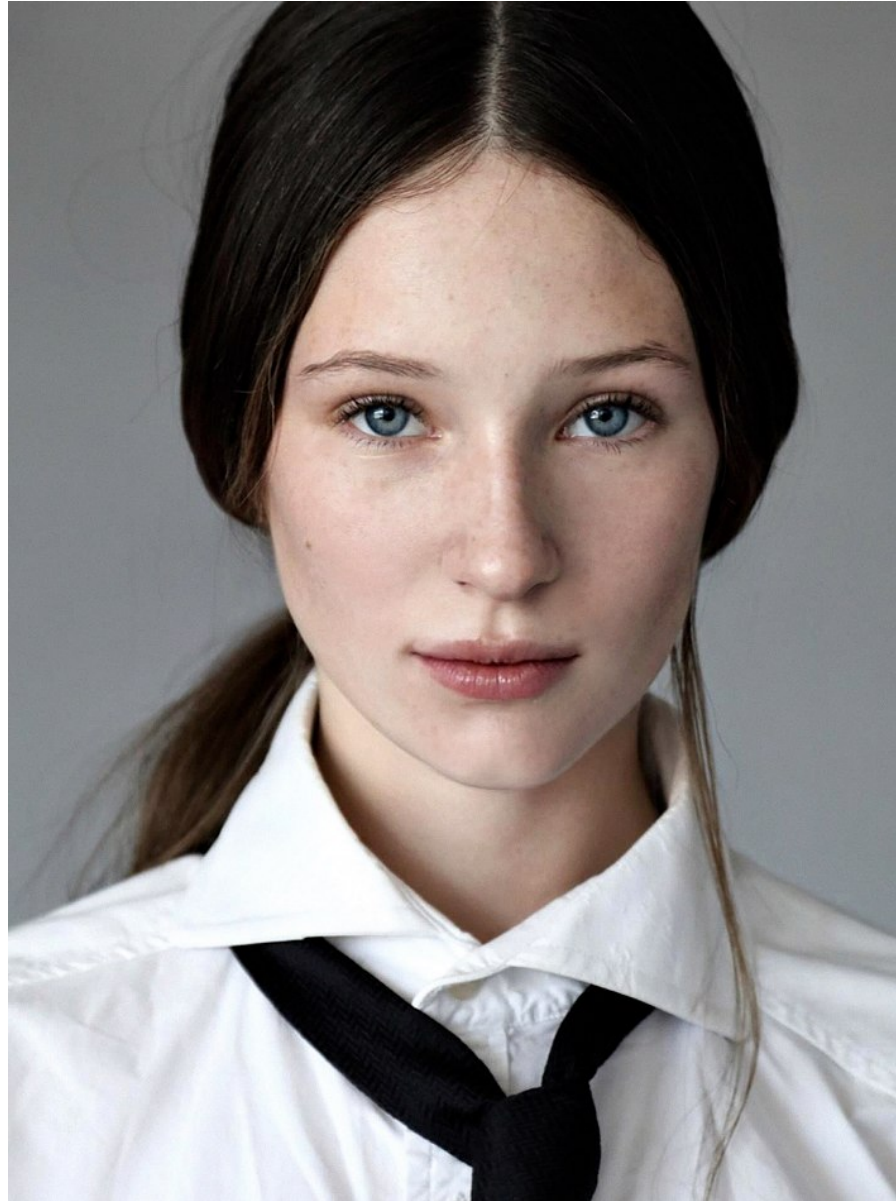

BOSS MODELS

JOHANNESBURG

TATUM FRANKS

Height: 176cm Shoe: 7.5 UK Hair: Brown Eyes: Blue

BOSS MODELS

JOHANNESBURG

TATUM FRANKS

Height: 176cm Shoe: 7.5 UK Hair: Brown Eyes: Blue