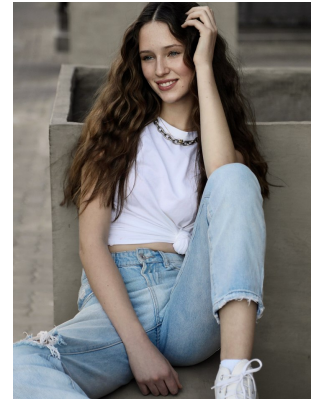

BOSS MODELS

JOHANNESBURG

TATUM FRANKS

Height: 176cm Shoe: 7.5 UK Hair: Brown Eyes: Blue