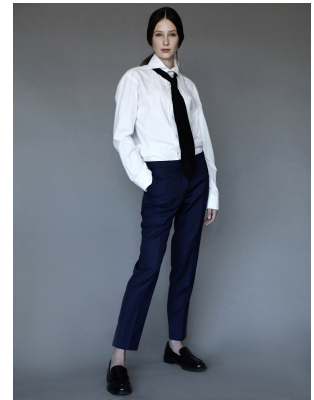

BOSS MODELS

JOHANNESBURG

TATUM FRANKS

Height: 176cm Shoe: 7.5 UK Hair: Brown Eyes: Blue