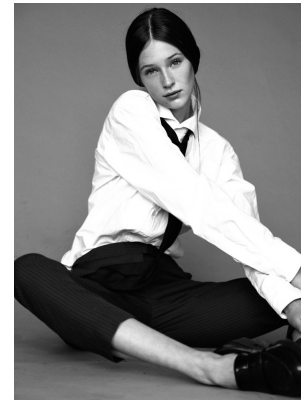

BOSS MODELS

JOHANNESBURG

TATUM FRANKS

Height: 176cm Shoe: 7.5 UK Hair: Brown Eyes: Blue