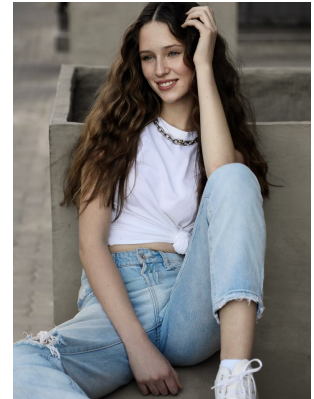

BOSS MODELS

JOHANNESBURG

TATUM FRANKS

Height: 176cm Shoe: 7.5 UK Hair: Brown Eyes: Blue