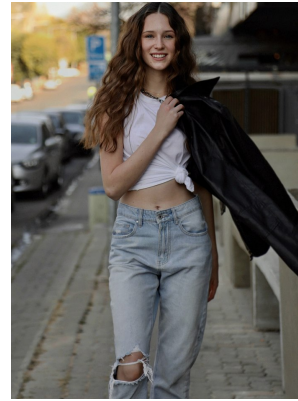

BOSS MODELS

JOHANNESBURG

TATUM FRANKS

Height: 176cm Shoe: 7.5 UK Hair: Brown Eyes: Blue