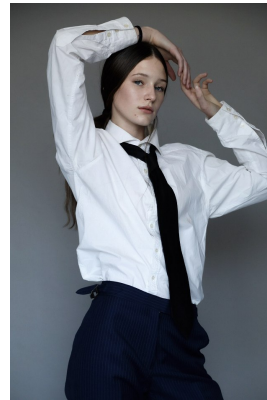

BOSS MODELS

JOHANNESBURG

TATUM FRANKS

Height: 176cm Shoe: 7.5 UK Hair: Brown Eyes: Blue