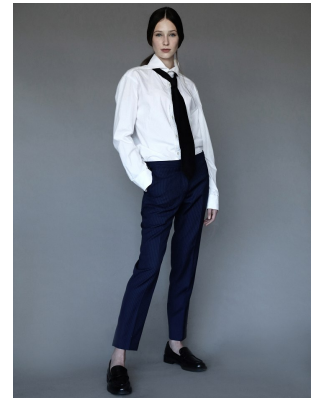

BOSS MODELS

JOHANNESBURG

TATUM FRANKS

Height: 176cm Shoe: 7.5 UK Hair: Brown Eyes: Blue