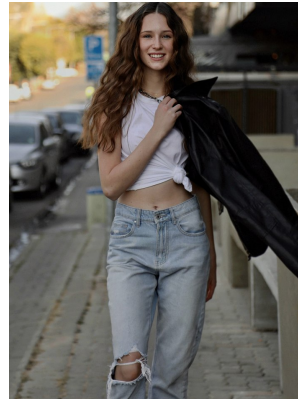

BOSS MODELS

JOHANNESBURG

TATUM FRANKS

Height: 176cm Shoe: 7.5 UK Hair: Brown Eyes: Blue