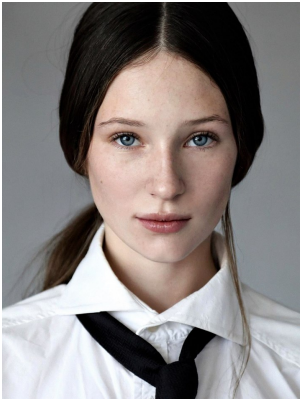

BOSS MODELS

JOHANNESBURG

TATUM FRANKS

Height: 176cm Shoe: 7.5 UK Hair: Brown Eyes: Blue