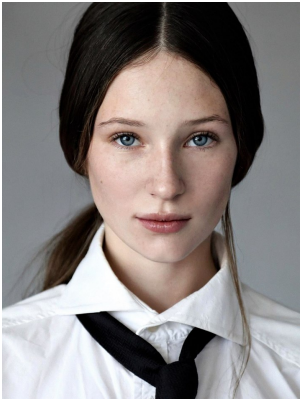

BOSS MODELS

JOHANNESBURG

TATUM FRANKS

Height: 176cm Shoe: 7.5 UK Hair: Brown Eyes: Blue