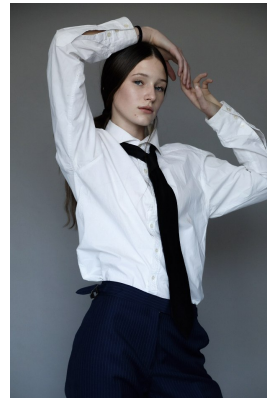

BOSS MODELS

JOHANNESBURG

TATUM FRANKS

Height: 176cm Shoe: 7.5 UK Hair: Brown Eyes: Blue