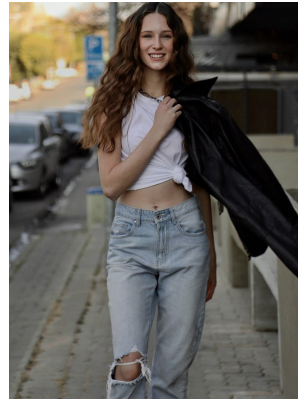

BOSS MODELS

JOHANNESBURG

TATUM FRANKS

Height: 176cm Shoe: 7.5 UK Hair: Brown Eyes: Blue