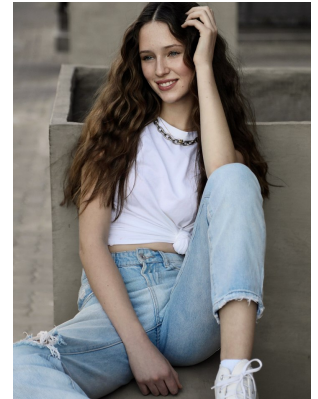

BOSS MODELS

JOHANNESBURG

TATUM FRANKS

Height: 176cm Shoe: 7.5 UK Hair: Brown Eyes: Blue