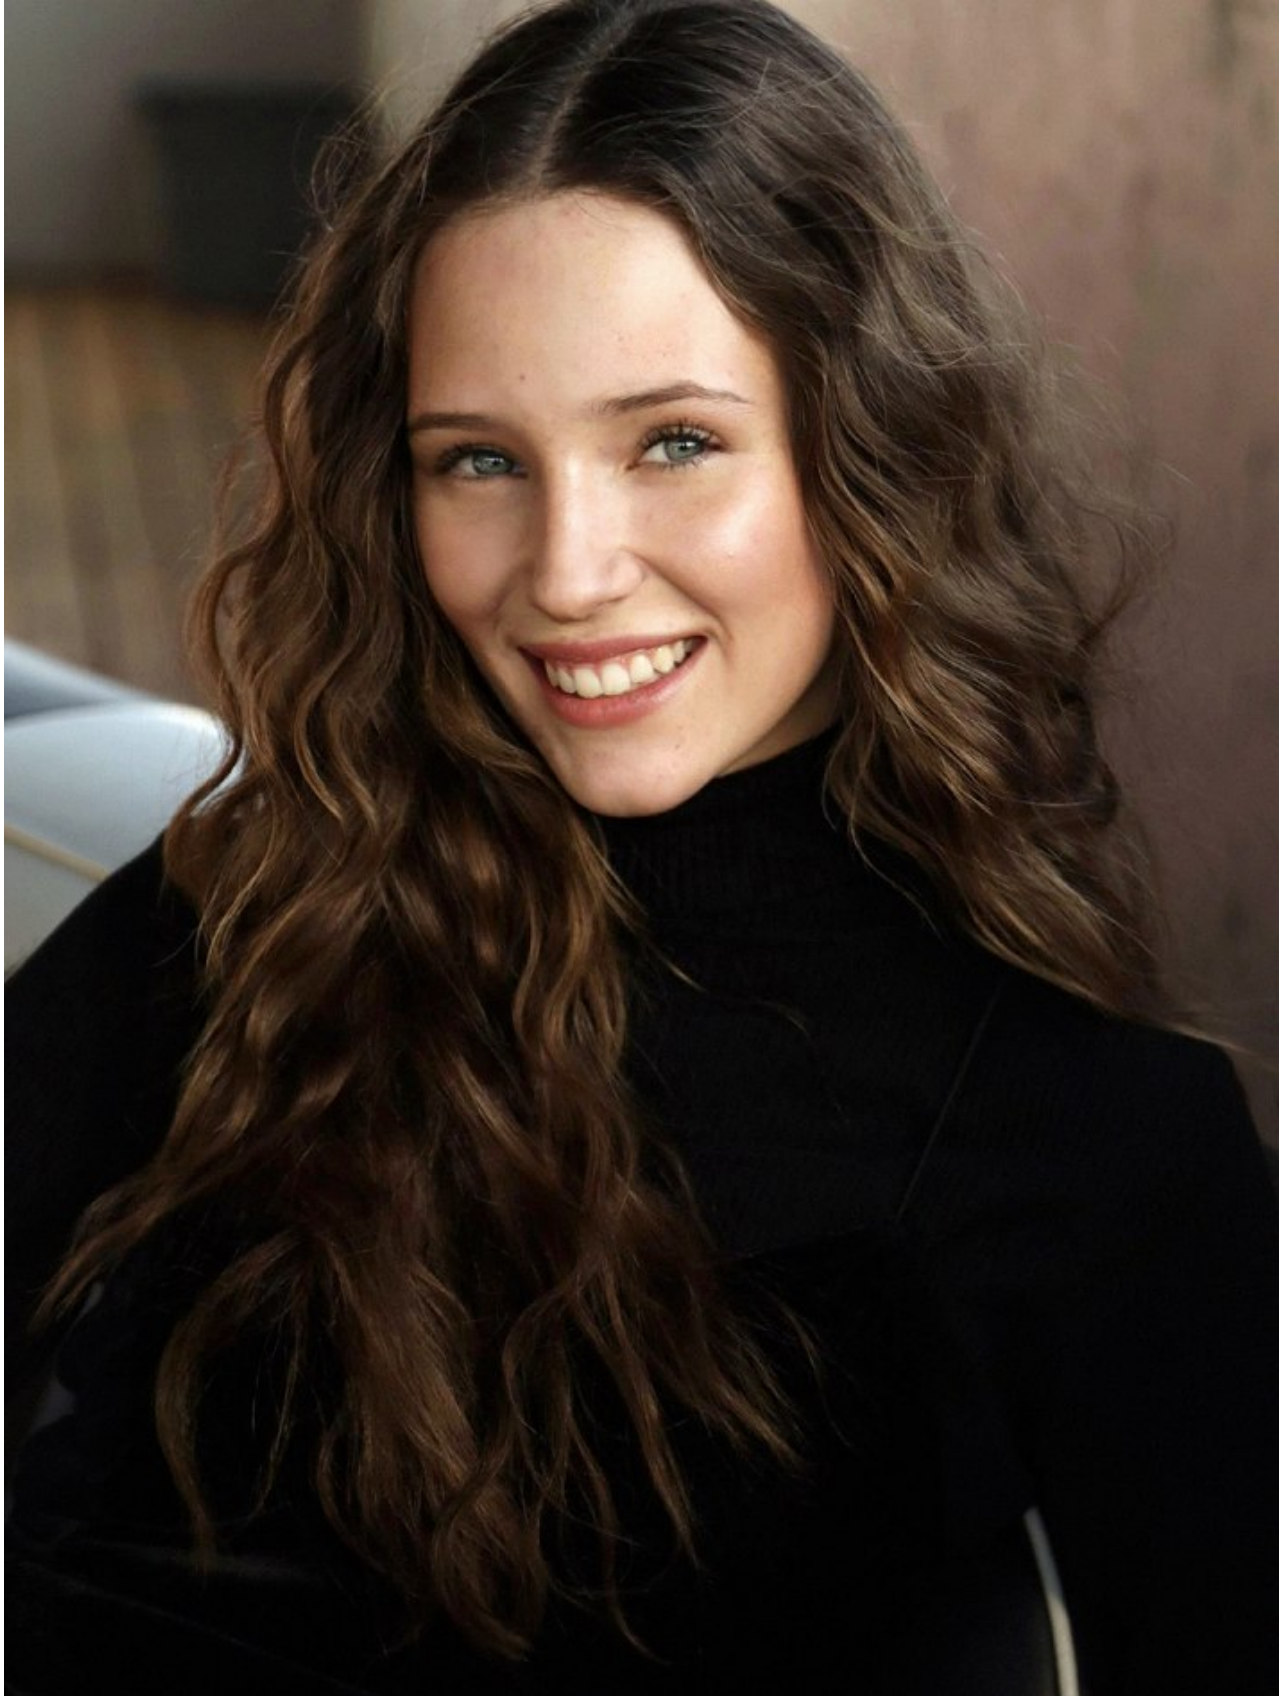

TATUM FRANKS

BOSS MODELS

JOHANNESBURG

TATUM FRANKS

Height: 176cm Shoe: 7.5 UK Hair: Brown Eyes: Blue