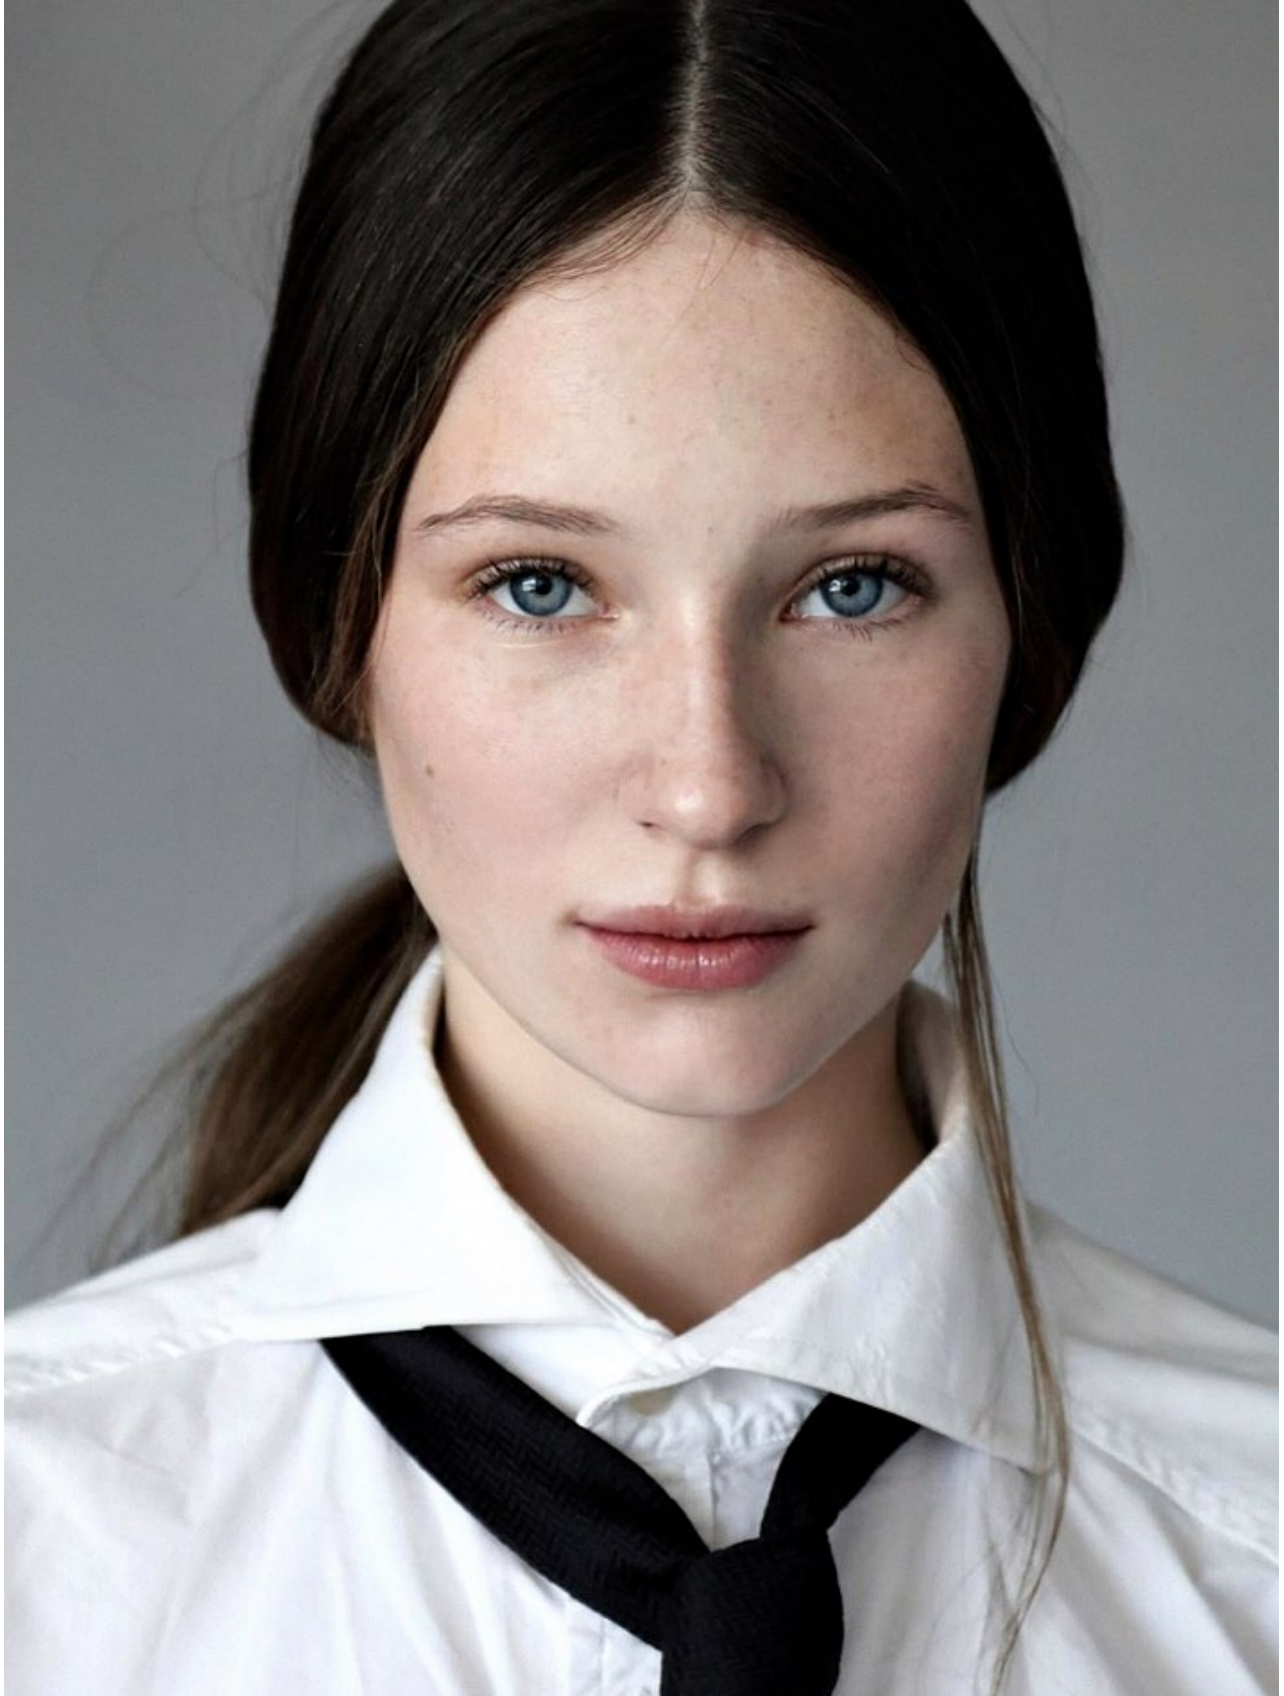

BOSS MODELS

JOHANNESBURG

TATUM FRANKS

Height: 176cm Shoe: 7.5 UK Hair: Brown Eyes: Blue

BOSS MODELS

JOHANNESBURG

TATUM FRANKS

Height: 176cm Shoe: 7.5 UK Hair: Brown Eyes: Blue