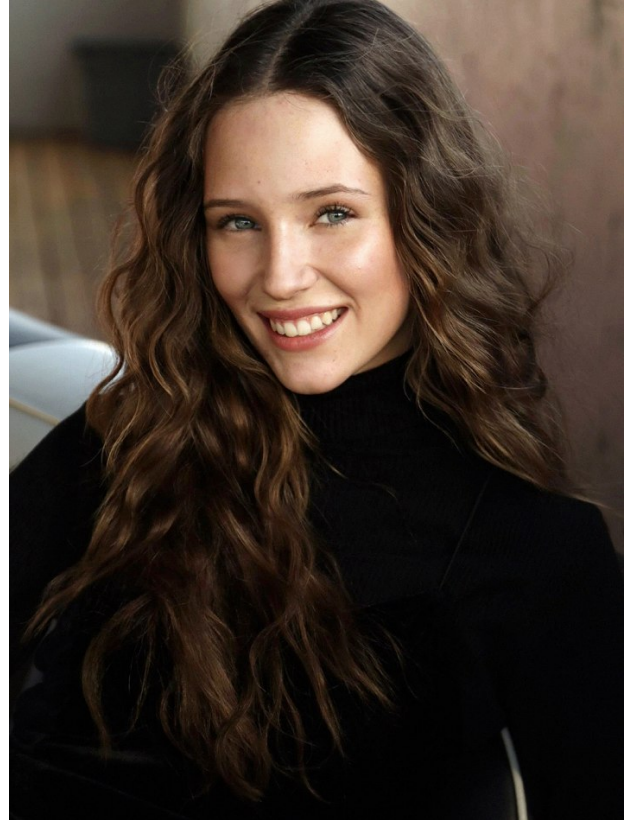

BOSS MODELS

JOHANNESBURG

TATUM FRANKS

Height: 176cm Shoe: 7.5 UK Hair: Brown Eyes: Blue

BOSS MODELS

JOHANNESBURG

TATUM FRANKS

Height: 176cm Shoe: 7.5 UK Hair: Brown Eyes: Blue