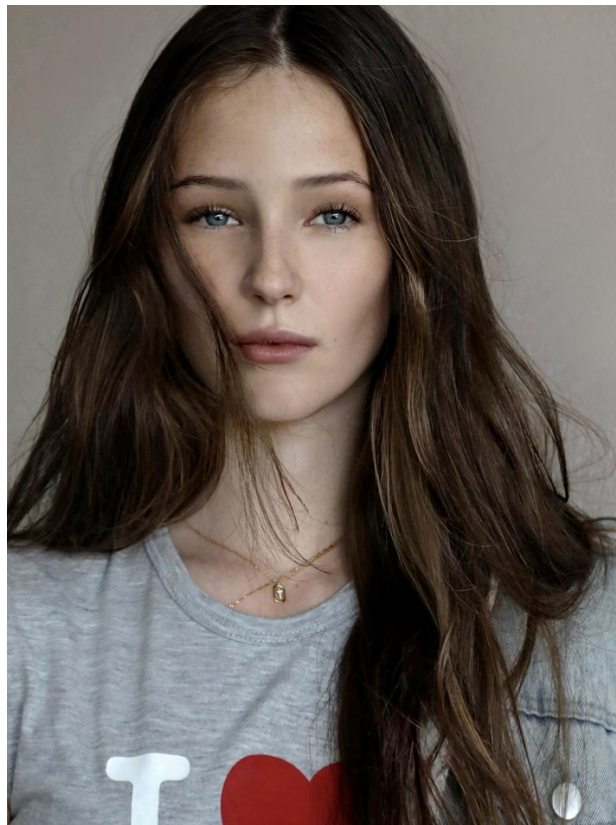

BOSS MODELS

JOHANNESBURG

TATUM FRANKS

Height: 176cm Shoe: 7.5 UK Hair: Brown Eyes: Blue

BOSS MODELS

JOHANNESBURG

TATUM FRANKS

Height: 176cm Shoe: 7.5 UK Hair: Brown Eyes: Blue