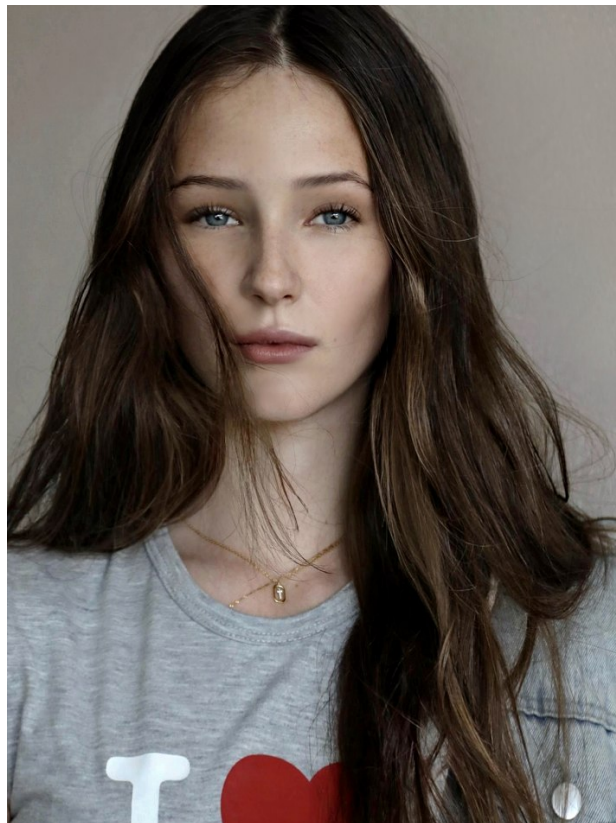

BOSS MODELS

JOHANNESBURG

TATUM FRANKS

Height: 176cm Shoe: 7.5 UK Hair: Brown Eyes: Blue

BOSS MODELS

JOHANNESBURG

TATUM FRANKS

Height: 176cm Shoe: 7.5 UK Hair: Brown Eyes: Blue