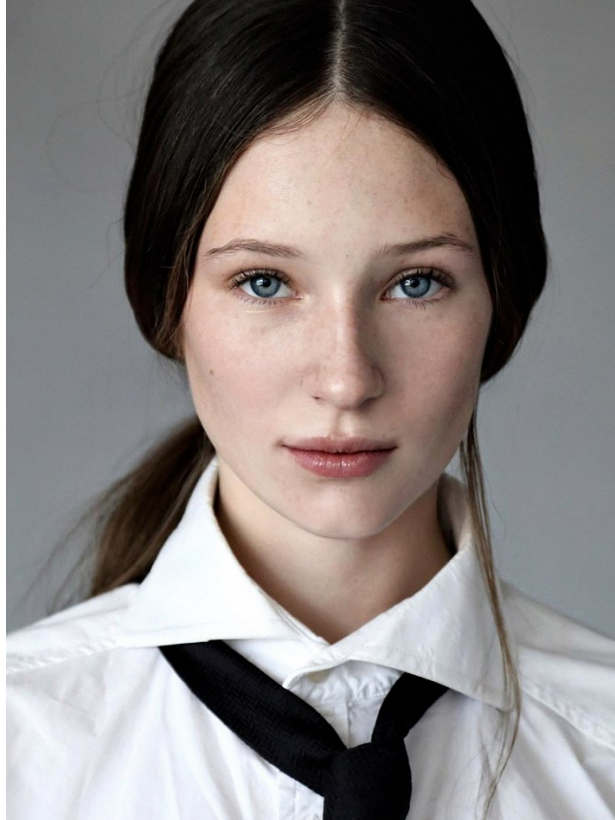

BOSS MODELS

JOHANNESBURG

TATUM FRANKS

Height: 176cm Shoe: 7.5 UK Hair: Brown Eyes: Blue

BOSS MODELS

JOHANNESBURG

TATUM FRANKS

Height: 176cm Shoe: 7.5 UK Hair: Brown Eyes: Blue