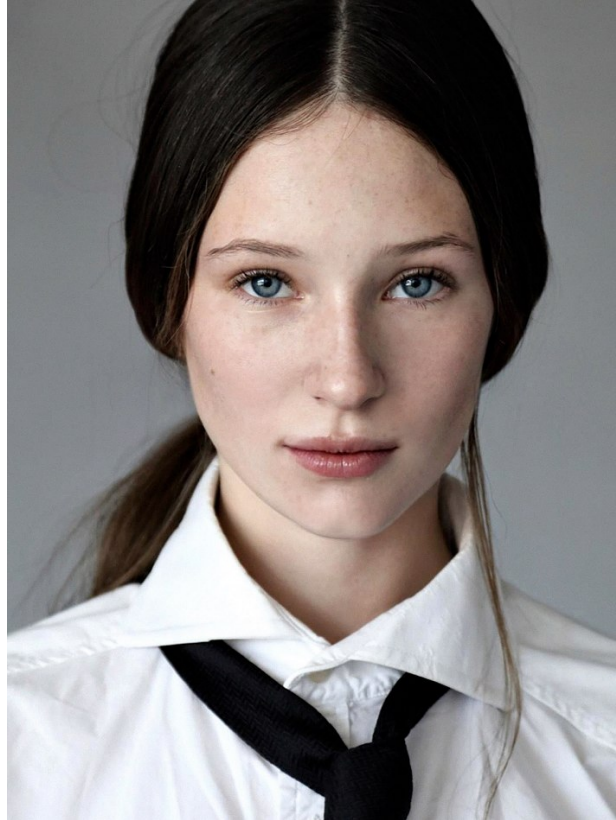

BOSS MODELS

JOHANNESBURG

TATUM FRANKS

Height: 176cm Shoe: 7.5 UK Hair: Brown Eyes: Blue

BOSS MODELS

JOHANNESBURG

TATUM FRANKS

Height: 176cm Shoe: 7.5 UK Hair: Brown Eyes: Blue