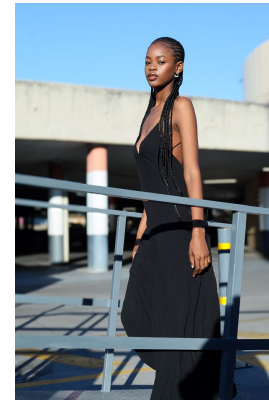

BOSS MODELS

JOHANNESBURG

KONKE GULWA

Height: 175cm Bust: 82cm Waist: 57cm Hips: 94cm Shoe: 5 UK Hair: Black Eyes: Black

BOSS MODELS

JOHANNESBURG

KONKE GULWA

Height: 175cm Bust: 82cm Waist: 57cm Hips: 94cm Shoe: 5 UK Hair: Black Eyes: Black