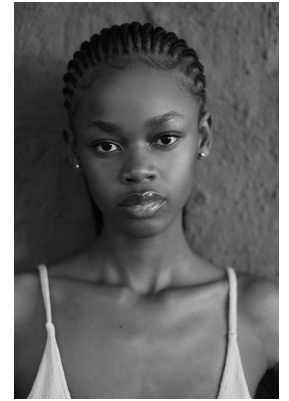

BOSS MODELS

JOHANNESBURG

KONKE GULWA

Height: 175cm Bust: 82cm Waist: 57cm Hips: 94cm Shoe: 5 UK Hair: Black Eyes: Black