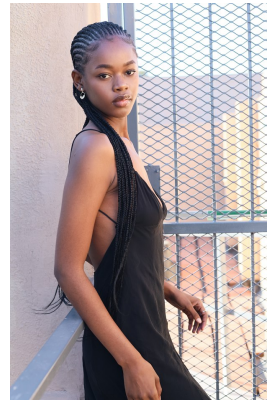

BOSS MODELS

JOHANNESBURG

KONKE GULWA

Height: 175cm Bust: 82cm Waist: 57cm Hips: 94cm Shoe: 5 UK Hair: Black Eyes: Black

BOSS MODELS

JOHANNESBURG

KONKE GULWA

Height: 175cm Bust: 82cm Waist: 57cm Hips: 94cm Shoe: 5 UK Hair: Black Eyes: Black