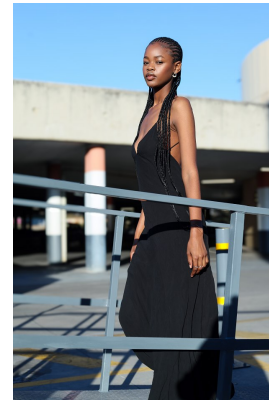

BOSS MODELS

JOHANNESBURG

KONKE GULWA

Height: 175cm Bust: 82cm Waist: 57cm Hips: 94cm Shoe: 5 UK Hair: Black Eyes: Black

BOSS MODELS

JOHANNESBURG

KONKE GULWA

Height: 175cm Bust: 82cm Waist: 57cm Hips: 94cm Shoe: 5 UK Hair: Black Eyes: Black