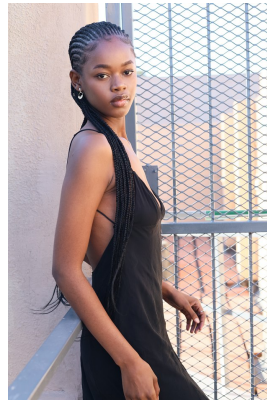

BOSS MODELS

JOHANNESBURG

KONKE GULWA

Height: 175cm Bust: 82cm Waist: 57cm Hips: 94cm Shoe: 5 UK Hair: Black Eyes: Black

BOSS MODELS

JOHANNESBURG

KONKE GULWA

Height: 175cm Bust: 82cm Waist: 57cm Hips: 94cm Shoe: 5 UK Hair: Black Eyes: Black