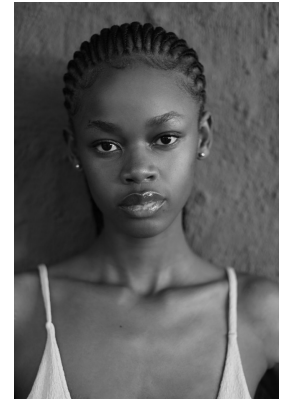

BOSS MODELS

JOHANNESBURG

KONKE GULWA

Height: 175cm Bust: 82cm Waist: 57cm Hips: 94cm Shoe: 5 UK Hair: Black Eyes: Black

BOSS MODELS

JOHANNESBURG

KONKE GULWA

Height: 175cm Bust: 82cm Waist: 57cm Hips: 94cm Shoe: 5 UK Hair: Black Eyes: Black