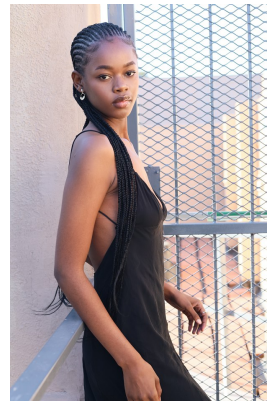

BOSS MODELS

JOHANNESBURG

KONKE GULWA

Height: 175cm Bust: 82cm Waist: 57cm Hips: 94cm Shoe: 5 UK Hair: Black Eyes: Black

BOSS MODELS

JOHANNESBURG

KONKE GULWA

Height: 175cm Bust: 82cm Waist: 57cm Hips: 94cm Shoe: 5 UK Hair: Black Eyes: Black