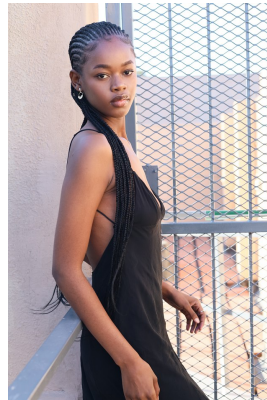

## KONKE GULWA

Height: 175cm Bust: 82cm Waist: 57cm Hips: 94cm Shoe: 5 UK Hair: Black Eyes: Black