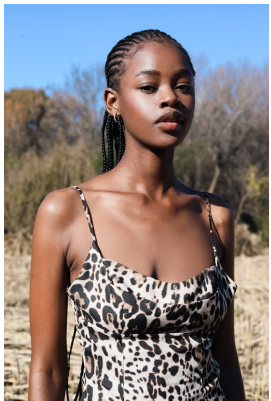

BOSS MODELS

JOHANNESBURG

KONKE GULWA

Height: 175cm Bust: 82cm Waist: 57cm Hips: 94cm Shoe: 5 UK Hair: Black Eyes: Black

BOSS MODELS

JOHANNESBURG

KONKE GULWA

Height: 175cm Bust: 82cm Waist: 57cm Hips: 94cm Shoe: 5 UK Hair: Black Eyes: Black