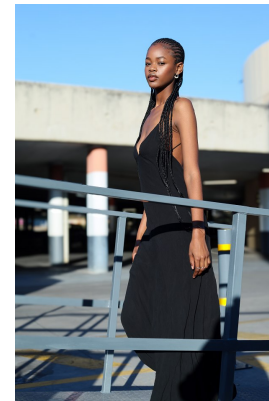

BOSS MODELS

JOHANNESBURG

KONKE GULWA

Height: 175cm Bust: 82cm Waist: 57cm Hips: 94cm Shoe: 5 UK Hair: Black Eyes: Black

BOSS MODELS

JOHANNESBURG

KONKE GULWA

Height: 175cm Bust: 82cm Waist: 57cm Hips: 94cm Shoe: 5 UK Hair: Black Eyes: Black