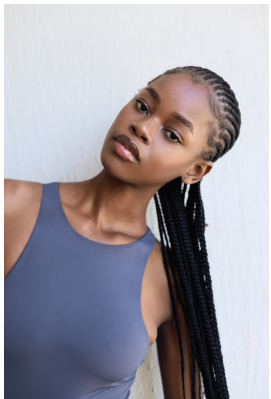

BOSS MODELS

JOHANNESBURG

KONKE GULWA

Height: 175cm Bust: 82cm Waist: 57cm Hips: 94cm Shoe: 5 UK Hair: Black Eyes: Black

BOSS MODELS

JOHANNESBURG

KONKE GULWA

Height: 175cm Bust: 82cm Waist: 57cm Hips: 94cm Shoe: 5 UK Hair: Black Eyes: Black