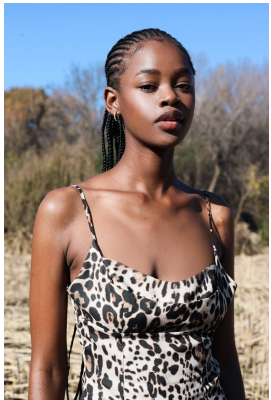

# BOSS MODELS

JOHANNESBURG

## KONKE GULWA

Height: 175cm Bust: 82cm Waist: 57cm Hips: 94cm Shoe: 5 UK Hair: Black Eyes: Black