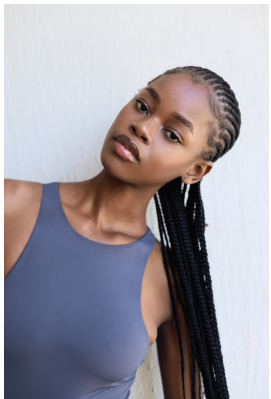

# BOSS MODELS

JOHANNESBURG

## KONKE GULWA

Height: 175cm Bust: 82cm Waist: 57cm Hips: 94cm Shoe: 5 UK Hair: Black Eyes: Black