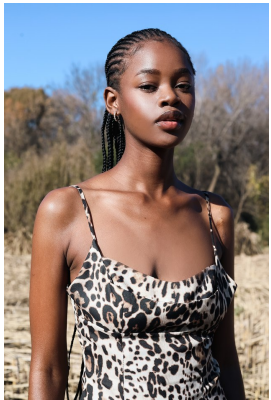

BOSS MODELS

JOHANNESBURG

KONKE GULWA

Height: 175cm Bust: 82cm Waist: 57cm Hips: 94cm Shoe: 5 UK Hair: Black Eyes: Black

BOSS MODELS

JOHANNESBURG

KONKE GULWA

Height: 175cm Bust: 82cm Waist: 57cm Hips: 94cm Shoe: 5 UK Hair: Black Eyes: Black