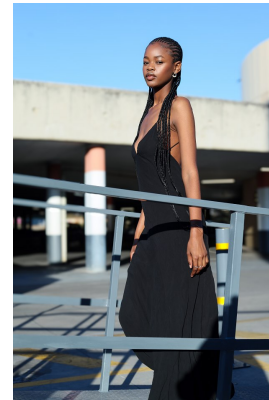

## KONKE GULWA

Height: 175cm Bust: 82cm Waist: 57cm Hips: 94cm Shoe: 5 UK Hair: Black Eyes: Black