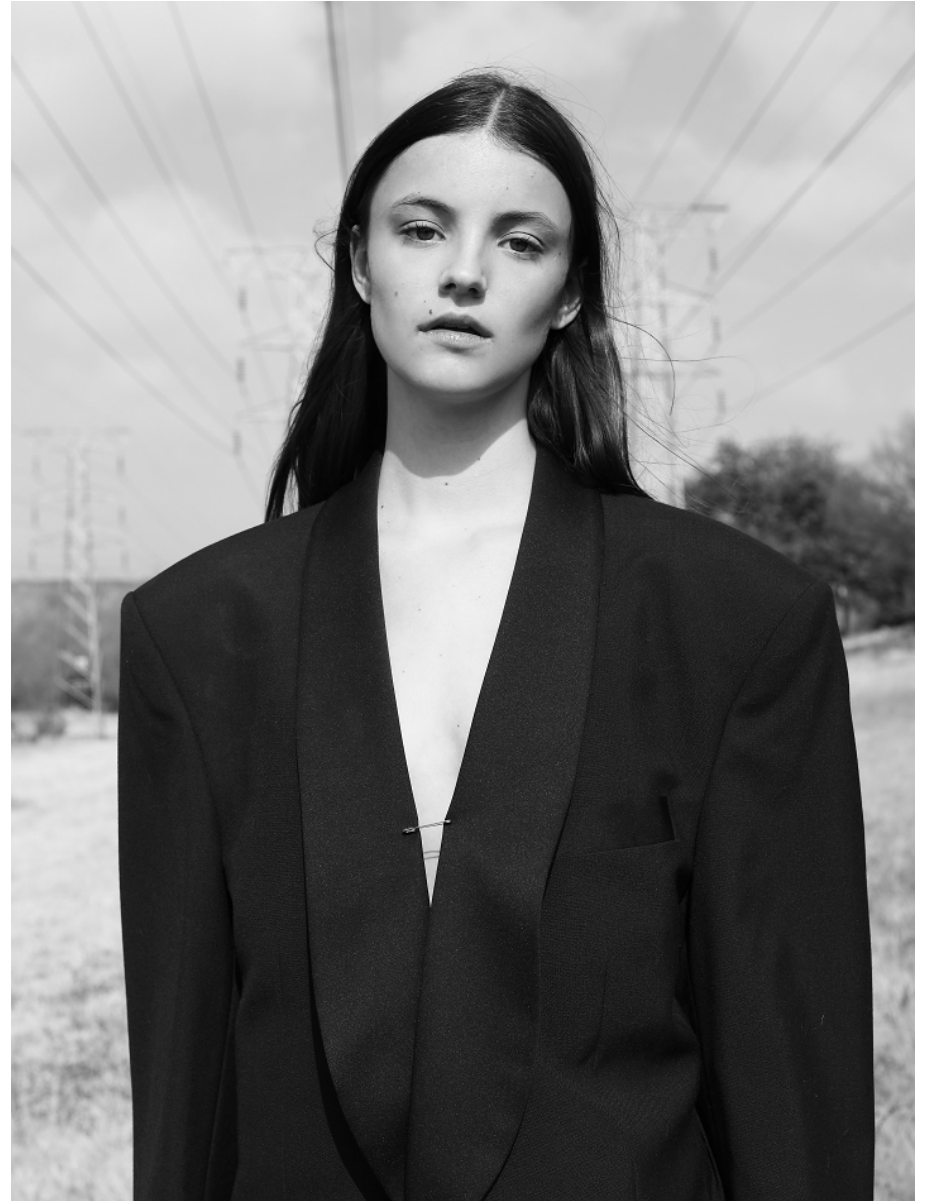

BOSS MODELS

JOHANNESBURG

SASKIA VAN THIEL

Height: 176cm Bust: 81cm Waist: 60cm Hips: 95cm Shoe: 5 UK Hair: Brown Eyes: Brown