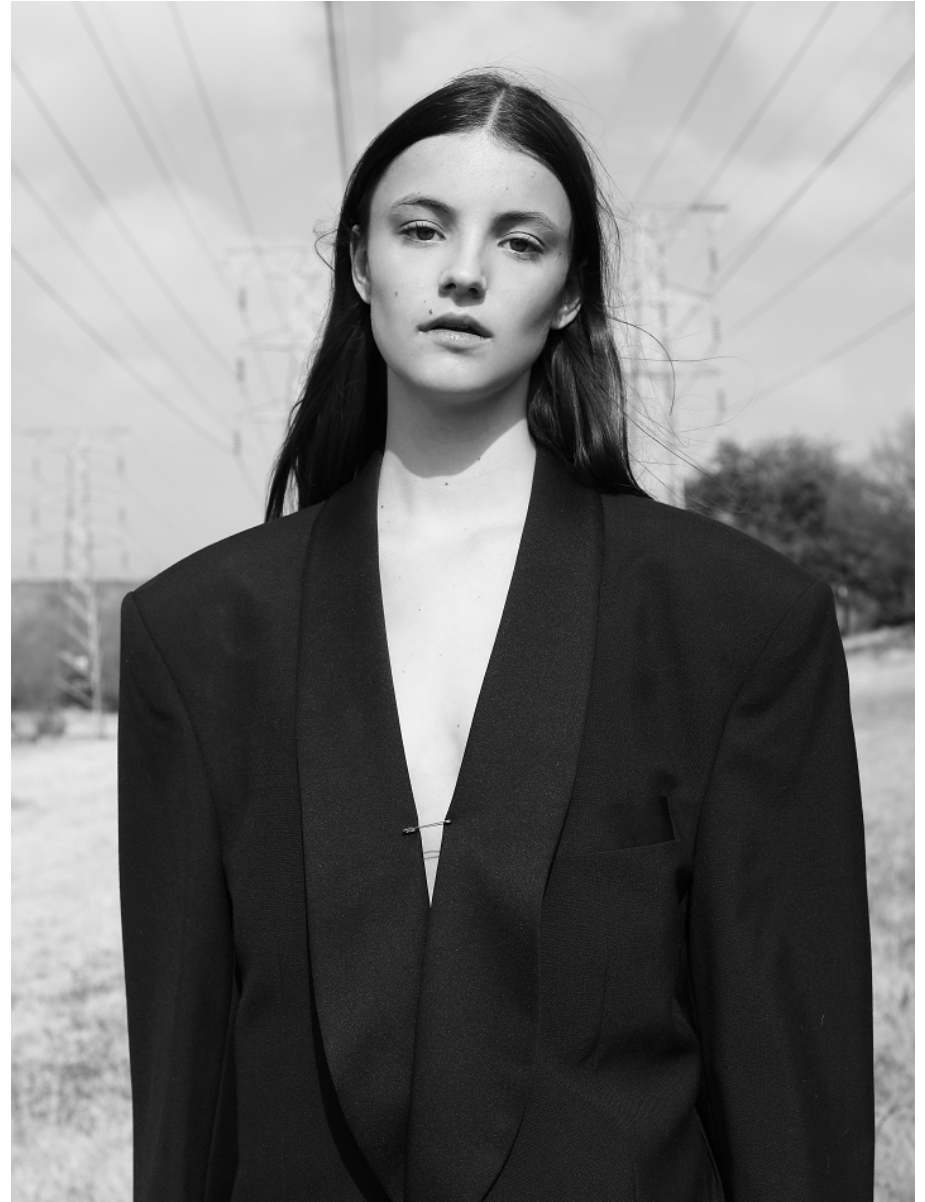

BOSS MODELS

JOHANNESBURG

SASKIA VAN THIEL

Height: 176cm Bust: 80cm Waist: 60cm Hips: 94cm Shoe: 5 UK Hair: Brown Eyes: Brown