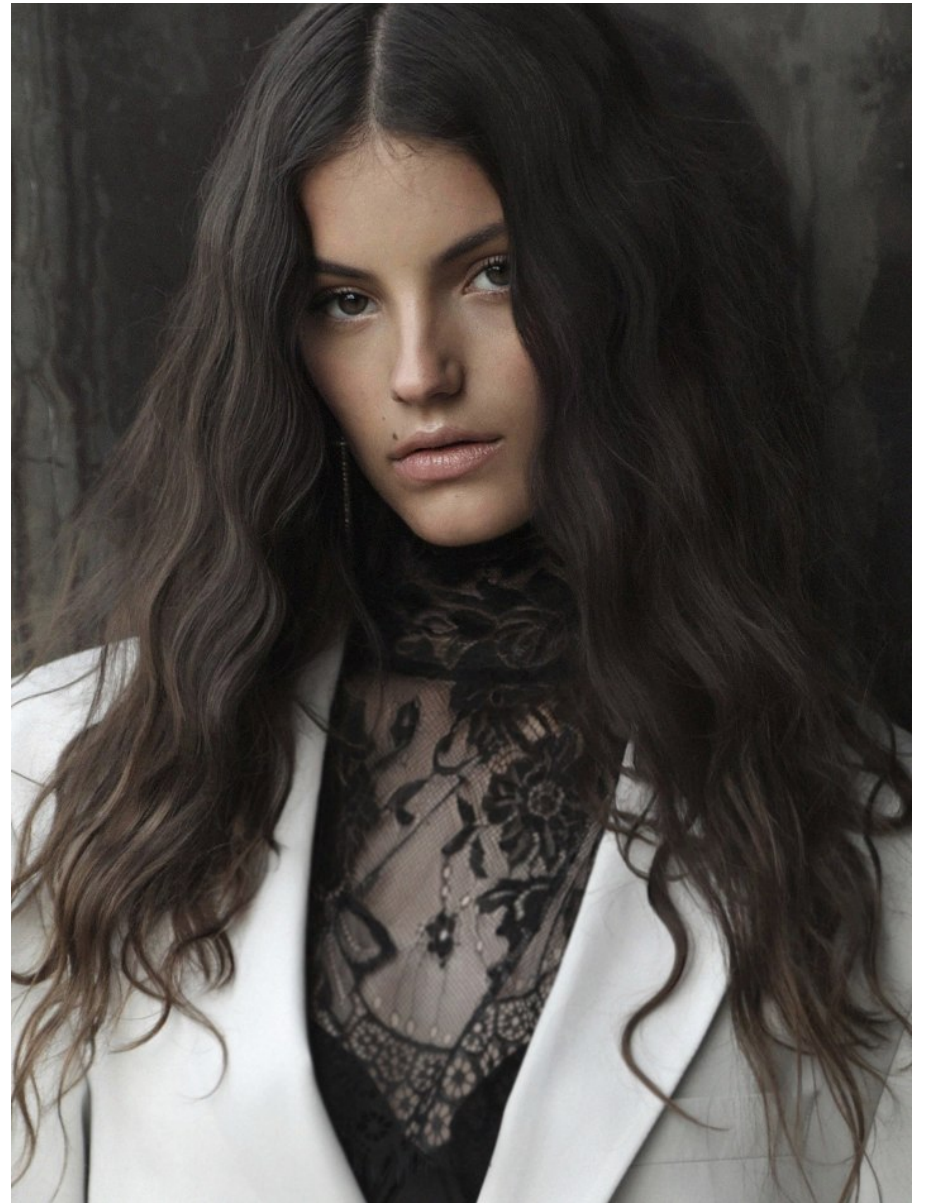

BOSS MODELS

JOHANNESBURG

SASKIA VAN THIEL

Height: 176cm Bust: 82cm Waist: 62cm Hips: 94cm Shoe: 5 UK Hair: Brown Eyes: Brown