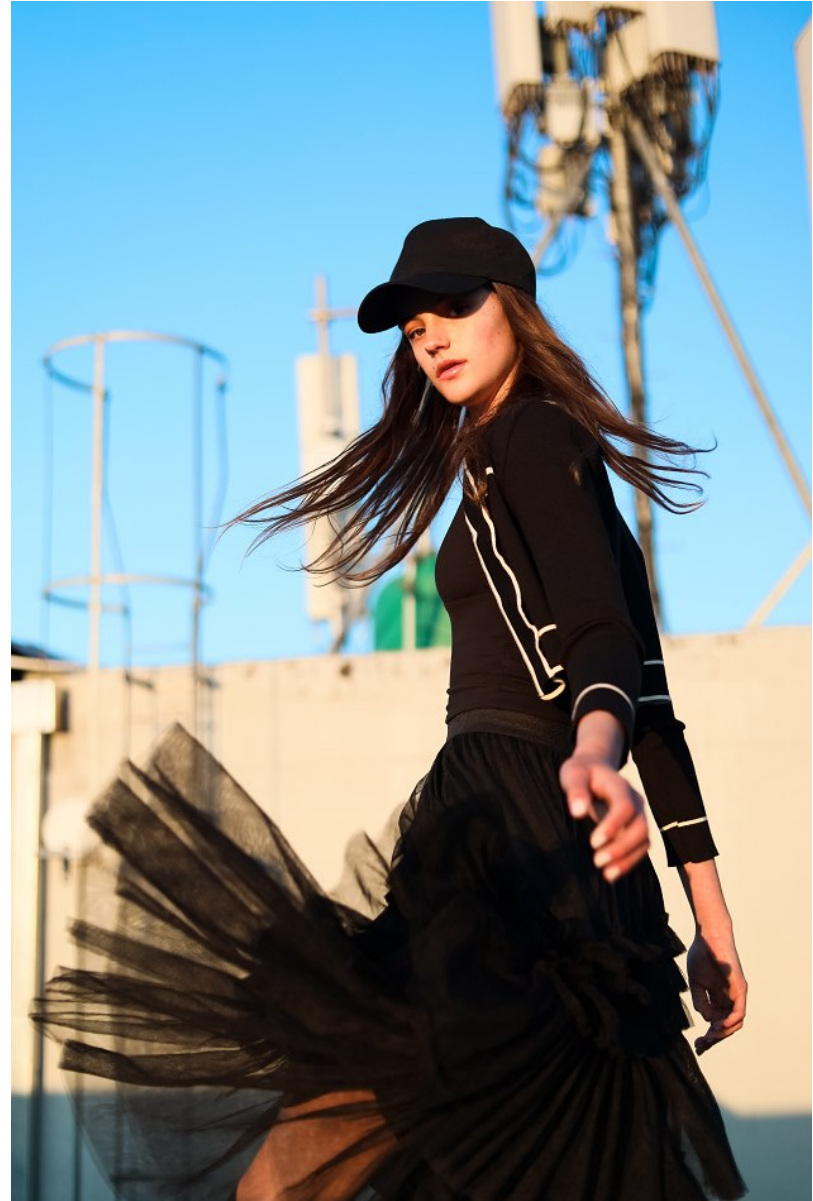

BOSS MODELS

JOHANNESBURG

SASKIA VAN THIEL

Height: 176cm Bust: 82cm Waist: 62cm Hips: 94cm Shoe: 5 UK Hair: Brown Eyes: Brown

BOSS MODELS

JOHANNESBURG

SASKIA VAN THIEL

Height: 176cm Bust: 82cm Waist: 62cm Hips: 94cm Shoe: 5 UK Hair: Brown Eyes: Brown