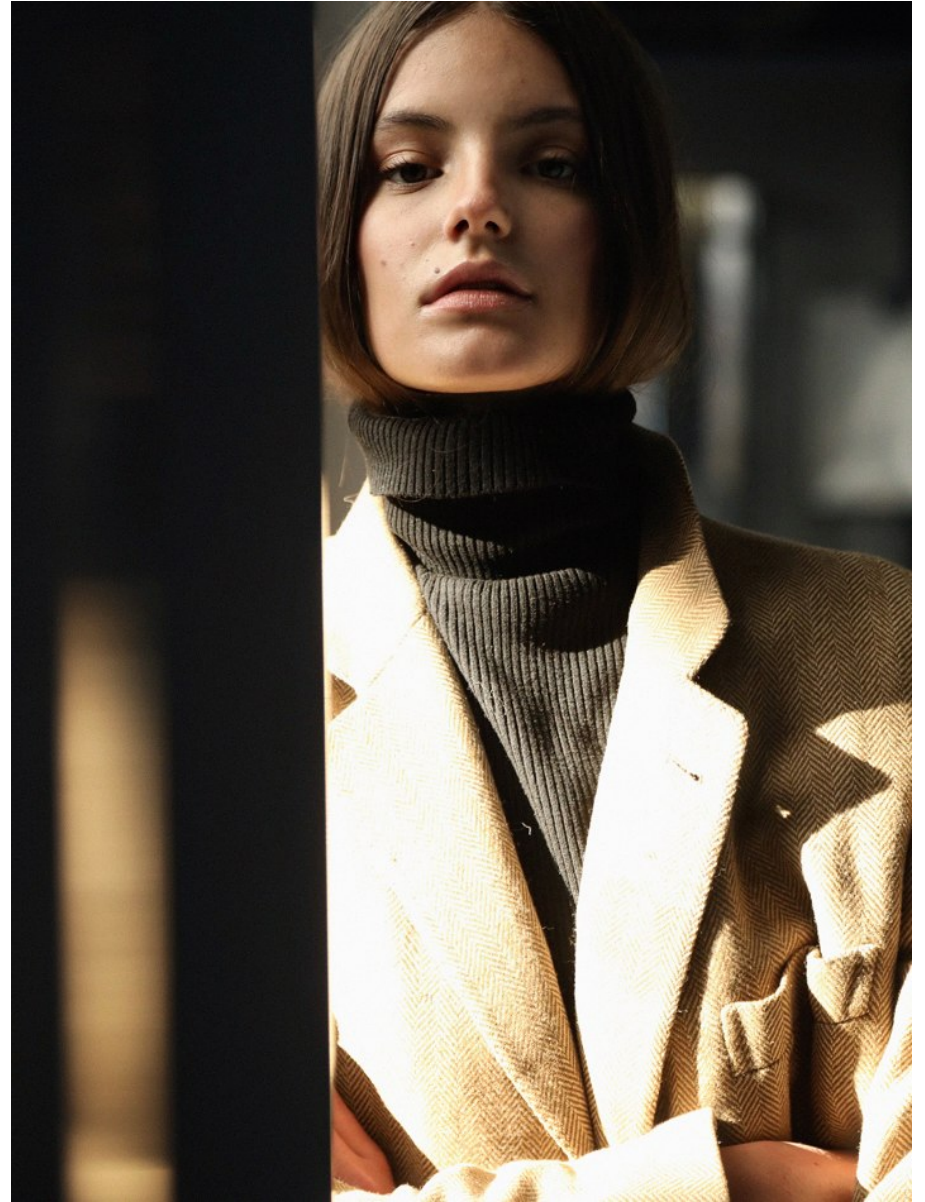

BOSS MODELS

JOHANNESBURG

SASKIA VAN THIEL

Height: 176cm Bust: 82cm Waist: 62cm Hips: 94cm Shoe: 5 UK Hair: Brown Eyes: Brown