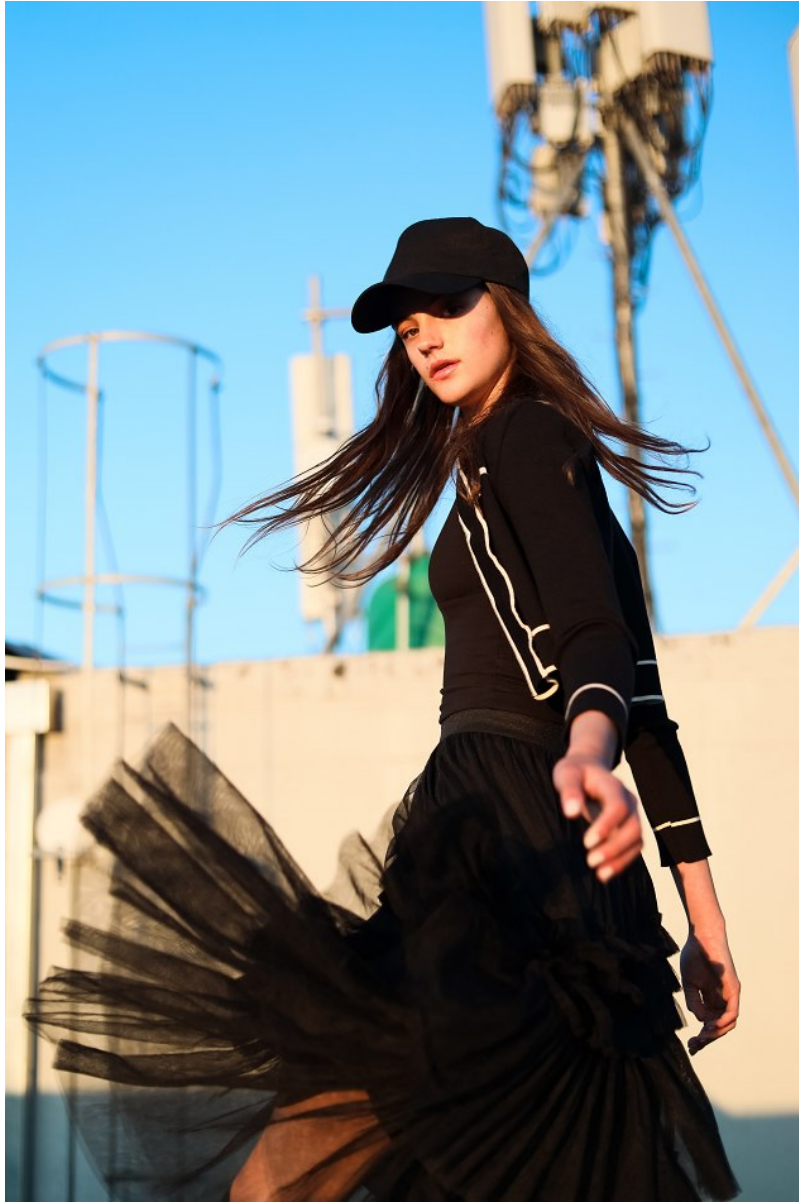

BOSS MODELS

JOHANNESBURG

SASKIA VAN THIEL

Height: 176cm Bust: 80cm Waist: 60cm Hips: 94cm Shoe: 5 UK Hair: Brown Eyes: Brown

BOSS MODELS

JOHANNESBURG

SASKIA VAN THIEL

Height: 176cm Bust: 80cm Waist: 60cm Hips: 94cm Shoe: 5 UK Hair: Brown Eyes: Brown