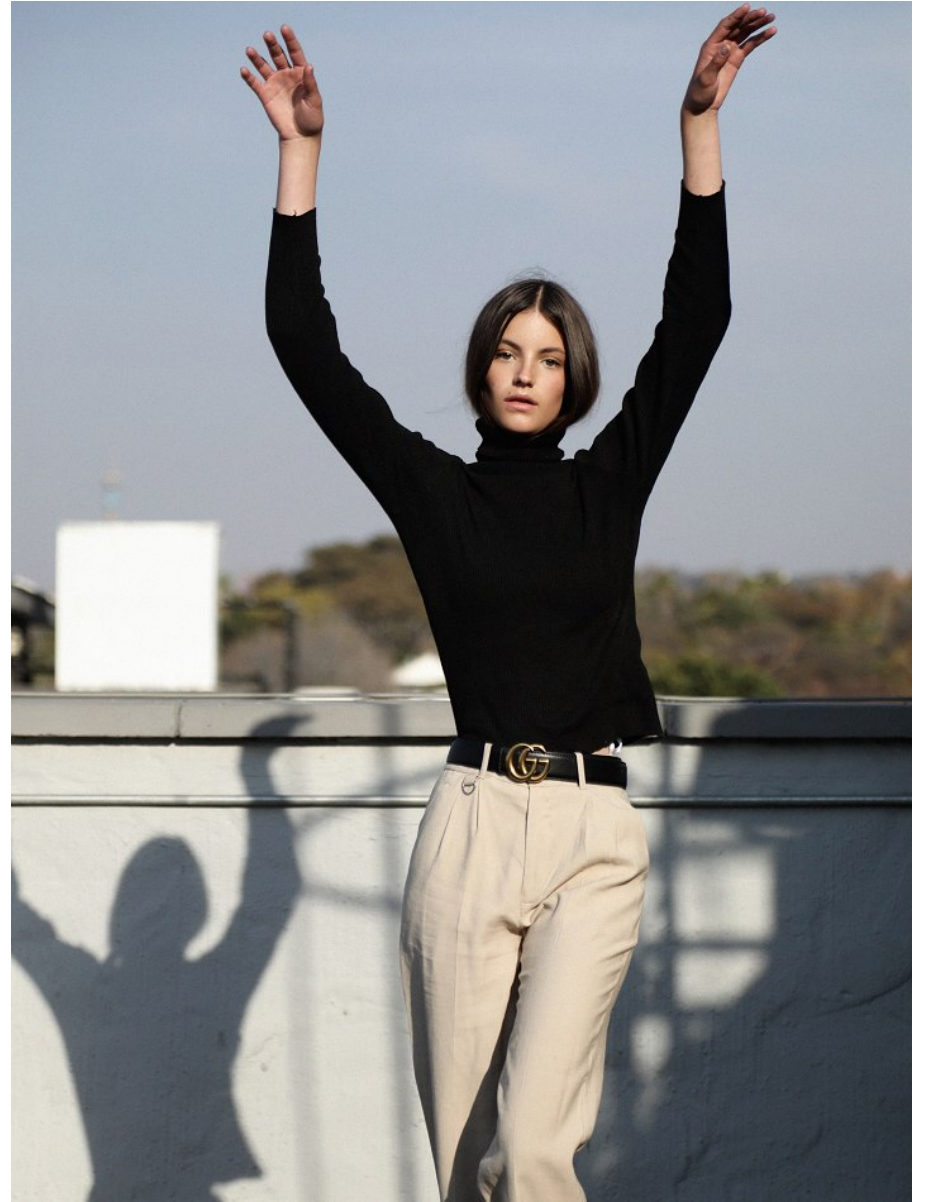

BOSS MODELS

JOHANNESBURG

SASKIA VAN THIEL

Height: 176cm Bust: 82cm Waist: 62cm Hips: 94cm Shoe: 5 UK Hair: Brown Eyes: Brown

BOSS MODELS

JOHANNESBURG

SASKIA VAN THIEL

Height: 176cm Bust: 82cm Waist: 62cm Hips: 94cm Shoe: 5 UK Hair: Brown Eyes: Brown