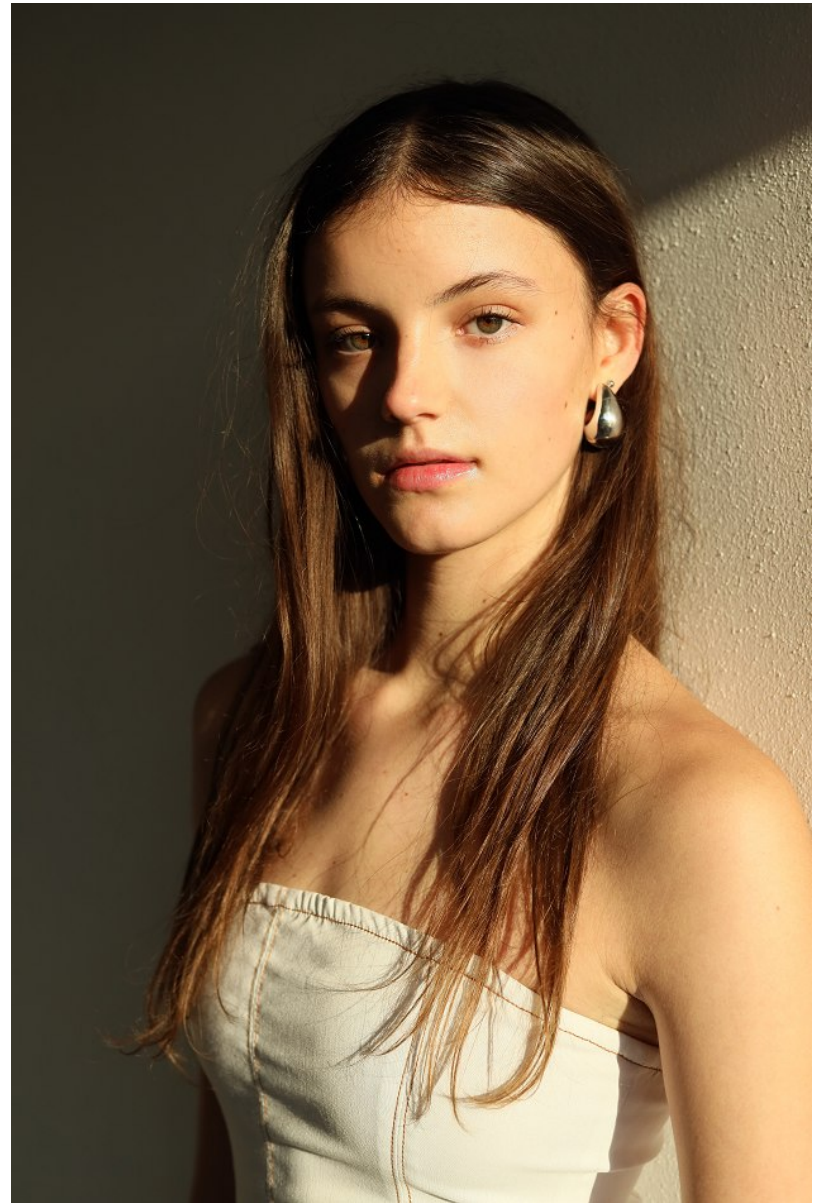

BOSS MODELS

JOHANNESBURG

SASKIA VAN THIEL

Height: 176cm Bust: 82cm Waist: 62cm Hips: 94cm Shoe: 5 UK Hair: Brown Eyes: Brown

BOSS MODELS

JOHANNESBURG

SASKIA VAN THIEL

Height: 176cm Bust: 82cm Waist: 62cm Hips: 94cm Shoe: 5 UK Hair: Brown Eyes: Brown