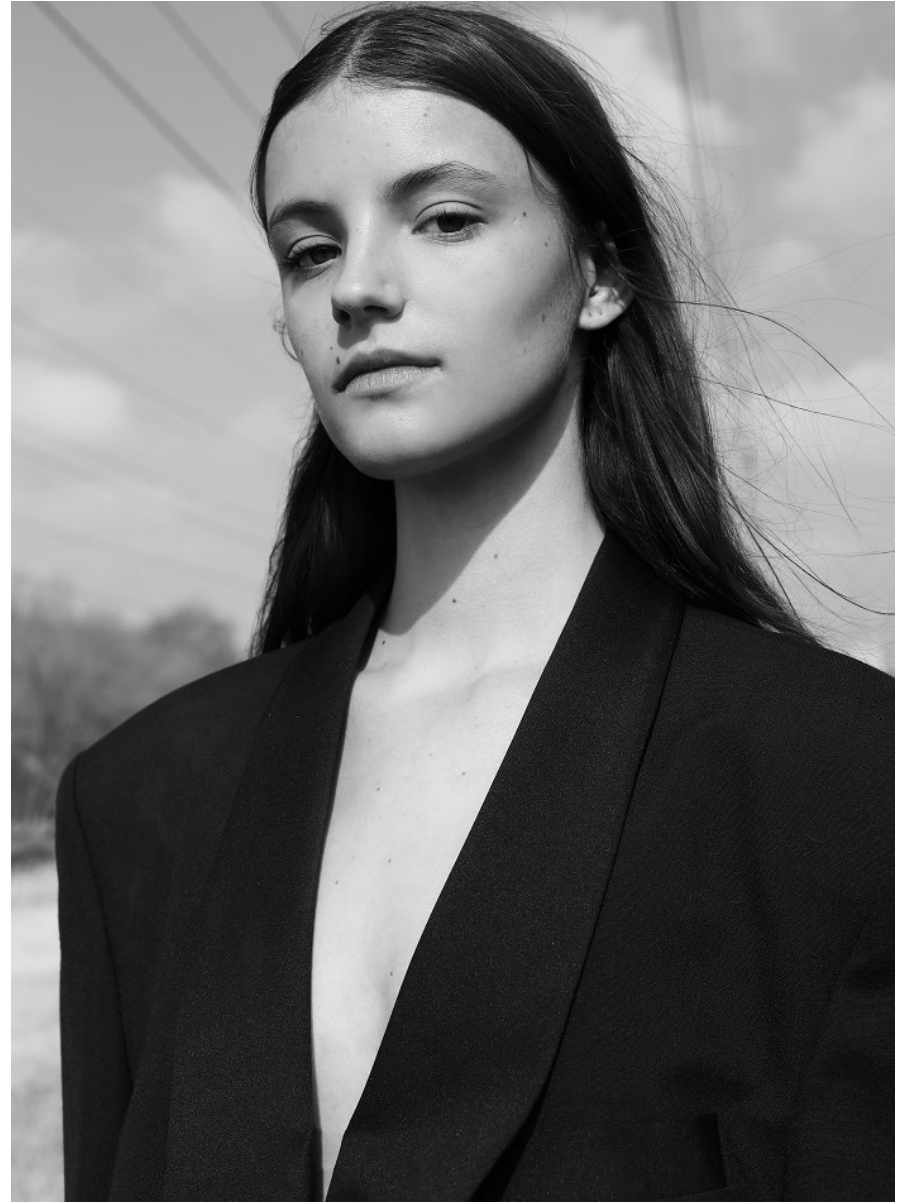

BOSS MODELS

JOHANNESBURG

SASKIA VAN THIEL

Height: 176cm Bust: 82cm Waist: 62cm Hips: 94cm Shoe: 5 UK Hair: Brown Eyes: Brown

BOSS MODELS

JOHANNESBURG

SASKIA VAN THIEL

Height: 176cm Bust: 82cm Waist: 62cm Hips: 94cm Shoe: 5 UK Hair: Brown Eyes: Brown