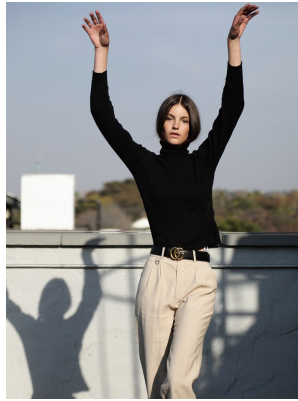

BOSS MODELS

JOHANNESBURG

SASKIA VAN THIEL

Height: 176cm Bust: 81cm Waist: 60cm Hips: 95cm Shoe: 5 UK Hair: Brown Eyes: Brown

BOSS MODELS

JOHANNESBURG

SASKIA VAN THIEL

Height: 176cm Bust: 81cm Waist: 60cm Hips: 95cm Shoe: 5 UK Hair: Brown Eyes: Brown

BOSS MODELS

JOHANNESBURG

SASKIA VAN THIEL

Height: 176cm Bust: 81cm Waist: 60cm Hips: 95cm Shoe: 5 UK Hair: Brown Eyes: Brown