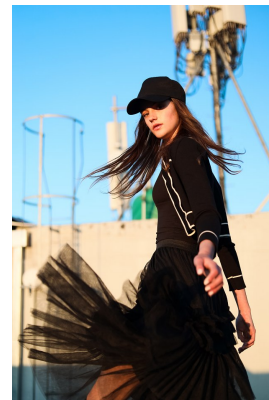

BOSS MODELS

JOHANNESBURG

SASKIA VAN THIEL

Height: 176cm Bust: 82cm Waist: 62cm Hips: 94cm Shoe: 5 UK Hair: Brown Eyes: Brown

BOSS MODELS

JOHANNESBURG

SASKIA VAN THIEL

Height: 176cm Bust: 82cm Waist: 62cm Hips: 94cm Shoe: 5 UK Hair: Brown Eyes: Brown

BOSS MODELS

JOHANNESBURG

SASKIA VAN THIEL

Height: 176cm Bust: 82cm Waist: 62cm Hips: 94cm Shoe: 5 UK Hair: Brown Eyes: Brown