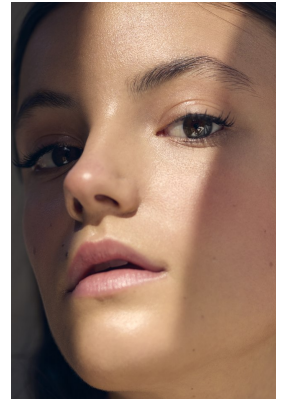

BOSS MODELS

JOHANNESBURG

SASKIA VAN THIEL

Height: 176cm Bust: 81cm Waist: 60cm Hips: 95cm Shoe: 5 UK Hair: Brown Eyes: Brown

BOSS MODELS

JOHANNESBURG

SASKIA VAN THIEL

Height: 176cm Bust: 81cm Waist: 60cm Hips: 95cm Shoe: 5 UK Hair: Brown Eyes: Brown

BOSS MODELS

JOHANNESBURG

SASKIA VAN THIEL

Height: 176cm Bust: 81cm Waist: 60cm Hips: 95cm Shoe: 5 UK Hair: Brown Eyes: Brown