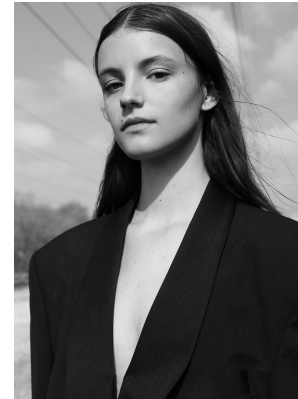

BOSS MODELS

JOHANNESBURG

SASKIA VAN THIEL

Height: 176cm Bust: 82cm Waist: 62cm Hips: 94cm Shoe: 5 UK Hair: Brown Eyes: Brown

BOSS MODELS

JOHANNESBURG

SASKIA VAN THIEL

Height: 176cm Bust: 82cm Waist: 62cm Hips: 94cm Shoe: 5 UK Hair: Brown Eyes: Brown

BOSS MODELS

JOHANNESBURG

SASKIA VAN THIEL

Height: 176cm Bust: 82cm Waist: 62cm Hips: 94cm Shoe: 5 UK Hair: Brown Eyes: Brown