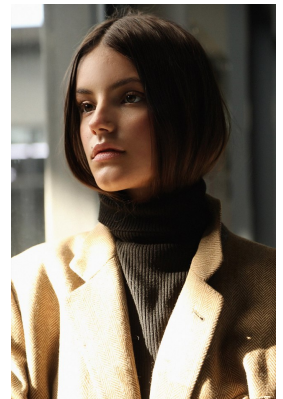

BOSS MODELS

JOHANNESBURG

SASKIA VAN THIEL

Height: 176cm Bust: 81cm Waist: 60cm Hips: 95cm Shoe: 5 UK Hair: Brown Eyes: Brown

BOSS MODELS

JOHANNESBURG

SASKIA VAN THIEL

Height: 176cm Bust: 81cm Waist: 60cm Hips: 95cm Shoe: 5 UK Hair: Brown Eyes: Brown

BOSS MODELS

JOHANNESBURG

SASKIA VAN THIEL

Height: 176cm Bust: 81cm Waist: 60cm Hips: 95cm Shoe: 5 UK Hair: Brown Eyes: Brown