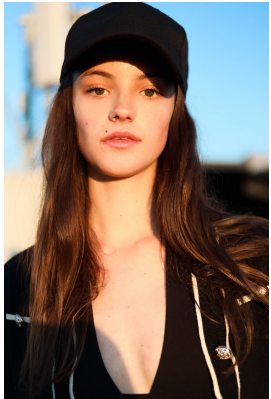

BOSS MODELS

JOHANNESBURG

SASKIA VAN THIEL

Height: 176cm Bust: 82cm Waist: 62cm Hips: 94cm Shoe: 5 UK Hair: Brown Eyes: Brown

BOSS MODELS

JOHANNESBURG

SASKIA VAN THIEL

Height: 176cm Bust: 82cm Waist: 62cm Hips: 94cm Shoe: 5 UK Hair: Brown Eyes: Brown

BOSS MODELS

JOHANNESBURG

SASKIA VAN THIEL

Height: 176cm Bust: 82cm Waist: 62cm Hips: 94cm Shoe: 5 UK Hair: Brown Eyes: Brown