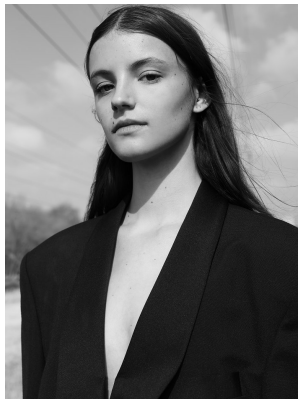

BOSS MODELS

JOHANNESBURG

SASKIA VAN THIEL

Height: 176cm Bust: 81cm Waist: 60cm Hips: 95cm Shoe: 5 UK Hair: Brown Eyes: Brown

BOSS MODELS

JOHANNESBURG

SASKIA VAN THIEL

Height: 176cm Bust: 81cm Waist: 60cm Hips: 95cm Shoe: 5 UK Hair: Brown Eyes: Brown

BOSS MODELS

JOHANNESBURG

SASKIA VAN THIEL

Height: 176cm Bust: 81cm Waist: 60cm Hips: 95cm Shoe: 5 UK Hair: Brown Eyes: Brown