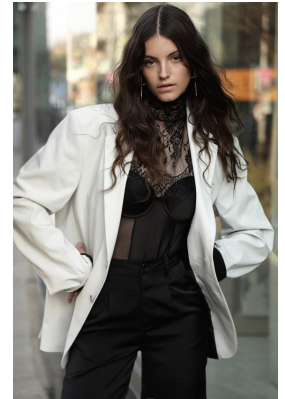

BOSS MODELS

JOHANNESBURG

SASKIA VAN THIEL

Height: 176cm Bust: 82cm Waist: 62cm Hips: 94cm Shoe: 5 UK Hair: Brown Eyes: Brown

BOSS MODELS

JOHANNESBURG

SASKIA VAN THIEL

Height: 176cm Bust: 82cm Waist: 62cm Hips: 94cm Shoe: 5 UK Hair: Brown Eyes: Brown

BOSS MODELS

JOHANNESBURG

SASKIA VAN THIEL

Height: 176cm Bust: 82cm Waist: 62cm Hips: 94cm Shoe: 5 UK Hair: Brown Eyes: Brown