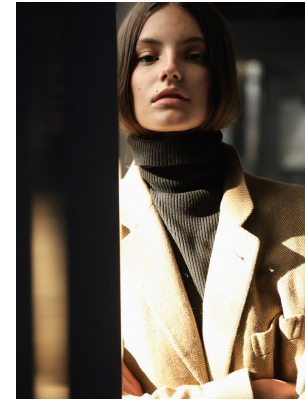

BOSS MODELS

JOHANNESBURG

SASKIA VAN THIEL

Height: 176cm Bust: 81cm Waist: 60cm Hips: 95cm Shoe: 5 UK Hair: Brown Eyes: Brown

BOSS MODELS

JOHANNESBURG

SASKIA VAN THIEL

Height: 176cm Bust: 81cm Waist: 60cm Hips: 95cm Shoe: 5 UK Hair: Brown Eyes: Brown

BOSS MODELS

JOHANNESBURG

SASKIA VAN THIEL

Height: 176cm Bust: 81cm Waist: 60cm Hips: 95cm Shoe: 5 UK Hair: Brown Eyes: Brown