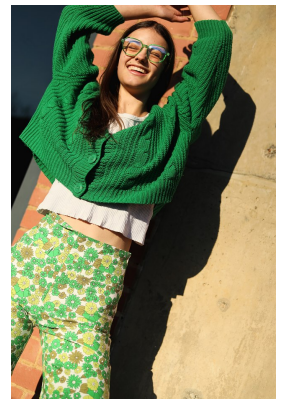

BOSS MODELS

JOHANNESBURG

SASKIA VAN THIEL

Height: 176cm Bust: 81cm Waist: 60cm Hips: 95cm Shoe: 5 UK Hair: Brown Eyes: Brown

BOSS MODELS

JOHANNESBURG

SASKIA VAN THIEL

Height: 176cm Bust: 81cm Waist: 60cm Hips: 95cm Shoe: 5 UK Hair: Brown Eyes: Brown

BOSS MODELS

JOHANNESBURG

SASKIA VAN THIEL

Height: 176cm Bust: 81cm Waist: 60cm Hips: 95cm Shoe: 5 UK Hair: Brown Eyes: Brown