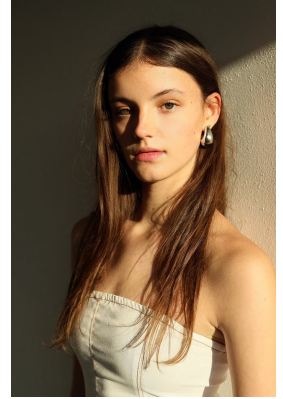

BOSS MODELS

JOHANNESBURG

SASKIA VAN THIEL

Height: 176cm Bust: 82cm Waist: 62cm Hips: 94cm Shoe: 5 UK Hair: Brown Eyes: Brown

BOSS MODELS

JOHANNESBURG

SASKIA VAN THIEL

Height: 176cm Bust: 82cm Waist: 62cm Hips: 94cm Shoe: 5 UK Hair: Brown Eyes: Brown

BOSS MODELS

JOHANNESBURG

SASKIA VAN THIEL

Height: 176cm Bust: 82cm Waist: 62cm Hips: 94cm Shoe: 5 UK Hair: Brown Eyes: Brown