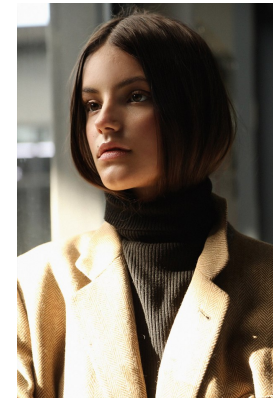

BOSS MODELS

JOHANNESBURG

SASKIA VAN THIEL

Height: 176cm Bust: 82cm Waist: 62cm Hips: 94cm Shoe: 5 UK Hair: Brown Eyes: Brown

BOSS MODELS

JOHANNESBURG

SASKIA VAN THIEL

Height: 176cm Bust: 82cm Waist: 62cm Hips: 94cm Shoe: 5 UK Hair: Brown Eyes: Brown

BOSS MODELS

JOHANNESBURG

SASKIA VAN THIEL

Height: 176cm Bust: 82cm Waist: 62cm Hips: 94cm Shoe: 5 UK Hair: Brown Eyes: Brown