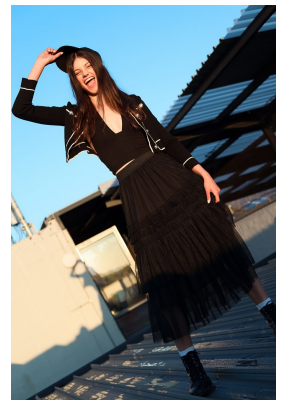

BOSS MODELS

JOHANNESBURG

SASKIA VAN THIEL

Height: 176cm Bust: 82cm Waist: 62cm Hips: 94cm Shoe: 5 UK Hair: Brown Eyes: Brown

BOSS MODELS

JOHANNESBURG

SASKIA VAN THIEL

Height: 176cm Bust: 82cm Waist: 62cm Hips: 94cm Shoe: 5 UK Hair: Brown Eyes: Brown

BOSS MODELS

JOHANNESBURG

SASKIA VAN THIEL

Height: 176cm Bust: 82cm Waist: 62cm Hips: 94cm Shoe: 5 UK Hair: Brown Eyes: Brown