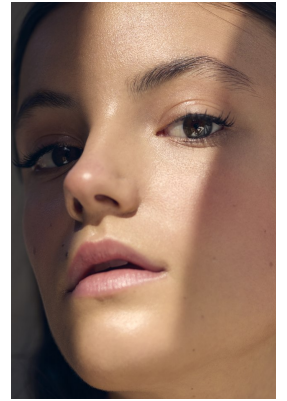

BOSS MODELS

JOHANNESBURG

SASKIA VAN THIEL

Height: 176cm Bust: 81cm Waist: 60cm Hips: 95cm Shoe: 5 UK Hair: Brown Eyes: Brown

BOSS MODELS

JOHANNESBURG

SASKIA VAN THIEL

Height: 176cm Bust: 81cm Waist: 60cm Hips: 95cm Shoe: 5 UK Hair: Brown Eyes: Brown

BOSS MODELS

JOHANNESBURG

SASKIA VAN THIEL

Height: 176cm Bust: 81cm Waist: 60cm Hips: 95cm Shoe: 5 UK Hair: Brown Eyes: Brown