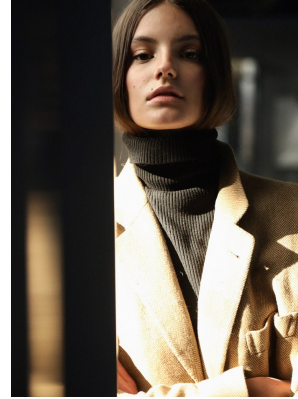

BOSS MODELS

JOHANNESBURG

SASKIA VAN THIEL

Height: 176cm Bust: 82cm Waist: 62cm Hips: 94cm Shoe: 5 UK Hair: Brown Eyes: Brown

BOSS MODELS

JOHANNESBURG

SASKIA VAN THIEL

Height: 176cm Bust: 82cm Waist: 62cm Hips: 94cm Shoe: 5 UK Hair: Brown Eyes: Brown

BOSS MODELS

JOHANNESBURG

SASKIA VAN THIEL

Height: 176cm Bust: 82cm Waist: 62cm Hips: 94cm Shoe: 5 UK Hair: Brown Eyes: Brown