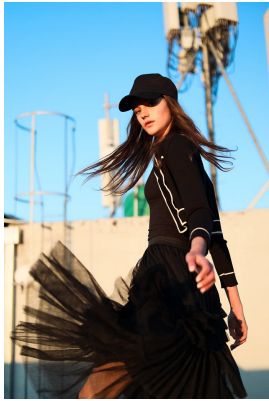

BOSS MODELS

JOHANNESBURG

SASKIA VAN THIEL

Height: 176cm Bust: 81cm Waist: 60cm Hips: 95cm Shoe: 5 UK Hair: Brown Eyes: Brown

BOSS MODELS

JOHANNESBURG

SASKIA VAN THIEL

Height: 176cm Bust: 81cm Waist: 60cm Hips: 95cm Shoe: 5 UK Hair: Brown Eyes: Brown

BOSS MODELS

JOHANNESBURG

SASKIA VAN THIEL

Height: 176cm Bust: 81cm Waist: 60cm Hips: 95cm Shoe: 5 UK Hair: Brown Eyes: Brown