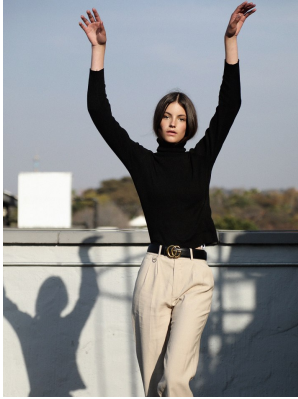

BOSS MODELS

JOHANNESBURG

SASKIA VAN THIEL

Height: 176cm Bust: 82cm Waist: 62cm Hips: 94cm Shoe: 5 UK Hair: Brown Eyes: Brown

BOSS MODELS

JOHANNESBURG

SASKIA VAN THIEL

Height: 176cm Bust: 82cm Waist: 62cm Hips: 94cm Shoe: 5 UK Hair: Brown Eyes: Brown

BOSS MODELS

JOHANNESBURG

SASKIA VAN THIEL

Height: 176cm Bust: 82cm Waist: 62cm Hips: 94cm Shoe: 5 UK Hair: Brown Eyes: Brown