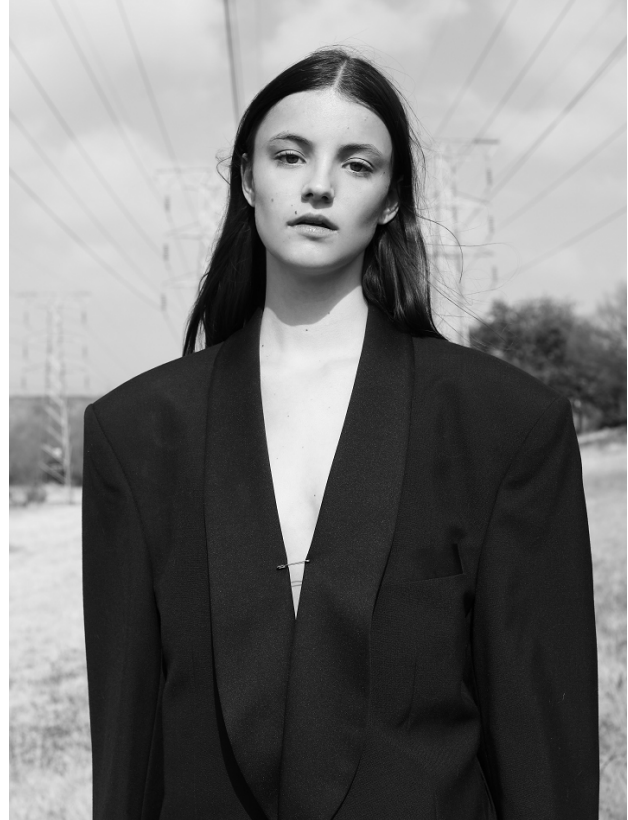

BOSS MODELS

JOHANNESBURG

SASKIA VAN THIEL

Height: 176cm Bust: 80cm Waist: 61cm Hips: 95cm Shoe: 5 UK Hair: Brown Eyes: Brown