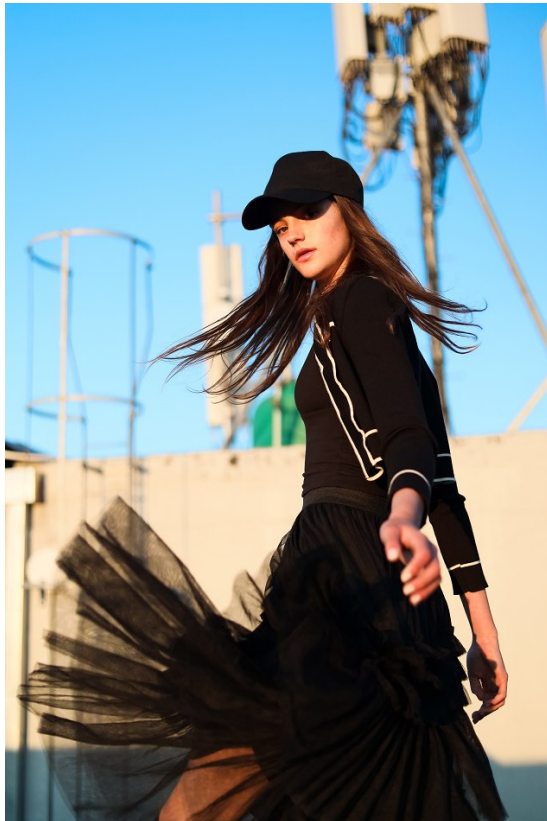

BOSS MODELS

JOHANNESBURG

SASKIA VAN THIEL

Height: 176cm Bust: 81cm Waist: 60cm Hips: 95cm Shoe: 5 UK Hair: Brown Eyes: Brown