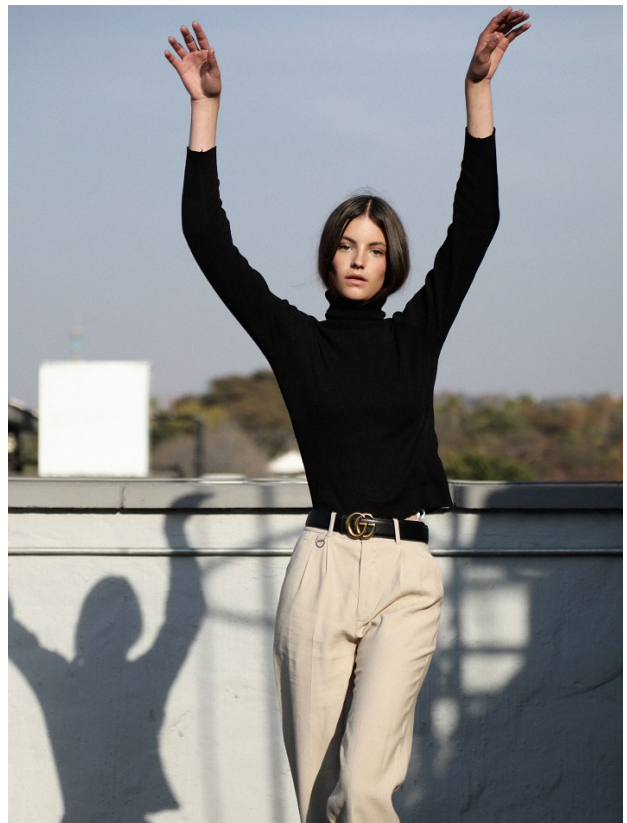

BOSS MODELS

JOHANNESBURG

SASKIA VAN THIEL

Height: 176cm Bust: 82cm Waist: 62cm Hips: 94cm Shoe: 5 UK Hair: Brown Eyes: Brown

BOSS MODELS

JOHANNESBURG

SASKIA VAN THIEL

Height: 176cm Bust: 82cm Waist: 62cm Hips: 94cm Shoe: 5 UK Hair: Brown Eyes: Brown