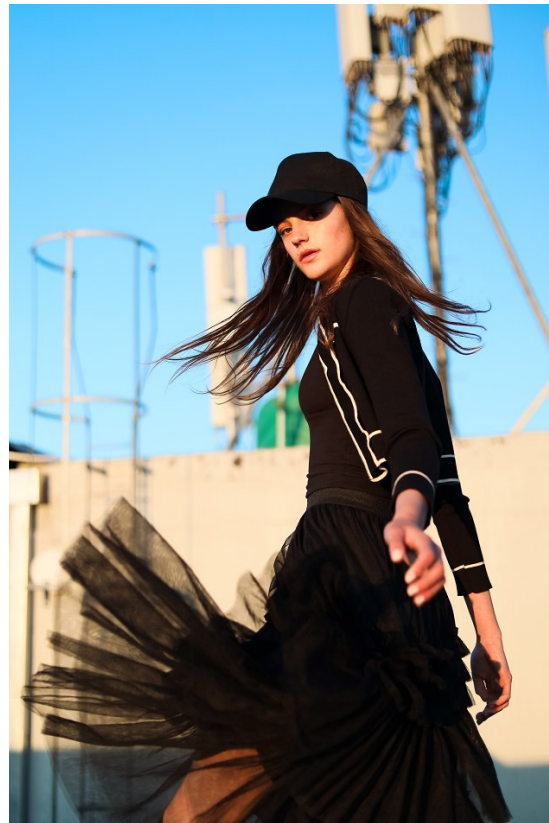

BOSS MODELS

JOHANNESBURG

SASKIA VAN THIEL

Height: 176cm Bust: 82cm Waist: 62cm Hips: 94cm Shoe: 5 UK Hair: Brown Eyes: Brown