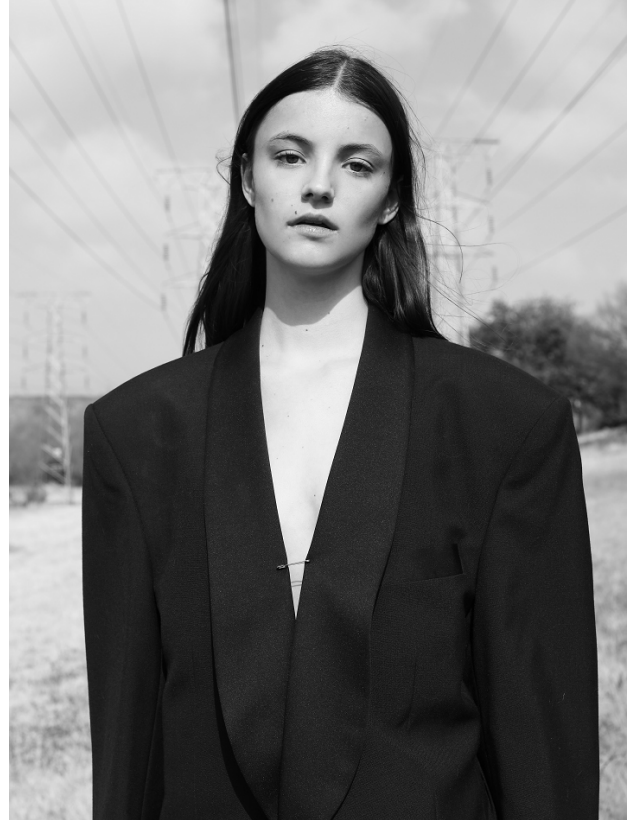

BOSS MODELS

JOHANNESBURG

SASKIA VAN THIEL

Height: 176cm Bust: 81cm Waist: 60cm Hips: 95cm Shoe: 5 UK Hair: Brown Eyes: Brown