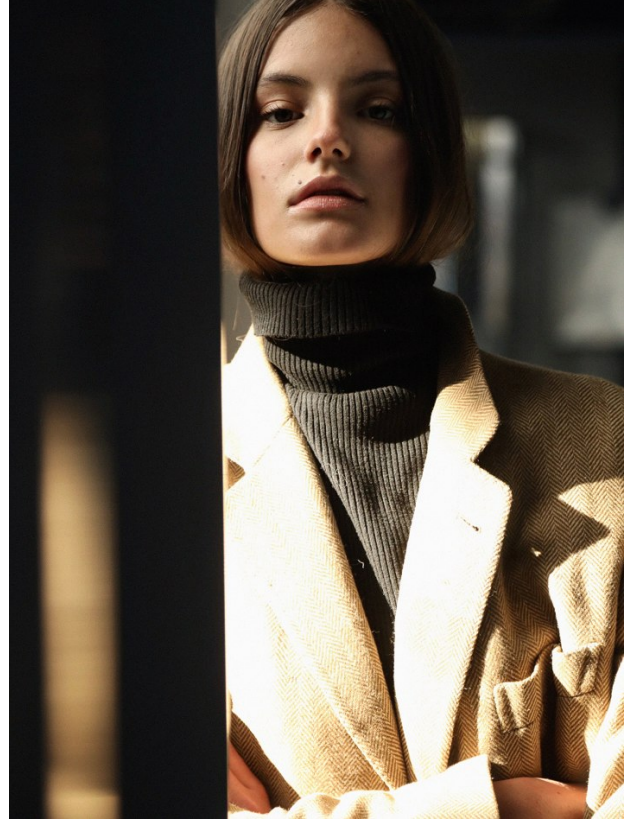

BOSS MODELS

JOHANNESBURG

SASKIA VAN THIEL

Height: 176cm Bust: 82cm Waist: 62cm Hips: 94cm Shoe: 5 UK Hair: Brown Eyes: Brown