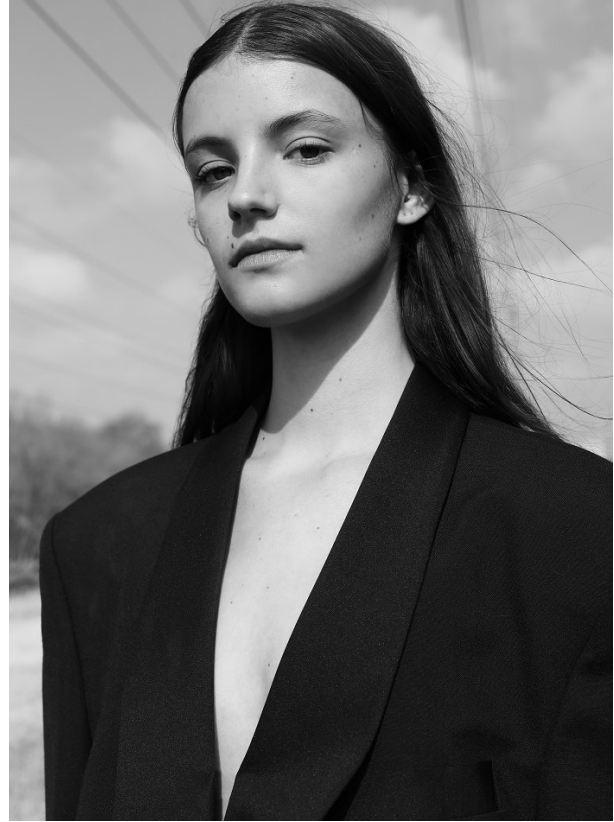

BOSS MODELS

JOHANNESBURG

SASKIA VAN THIEL

Height: 176cm Bust: 82cm Waist: 62cm Hips: 94cm Shoe: 5 UK Hair: Brown Eyes: Brown

BOSS MODELS

JOHANNESBURG

SASKIA VAN THIEL

Height: 176cm Bust: 82cm Waist: 62cm Hips: 94cm Shoe: 5 UK Hair: Brown Eyes: Brown