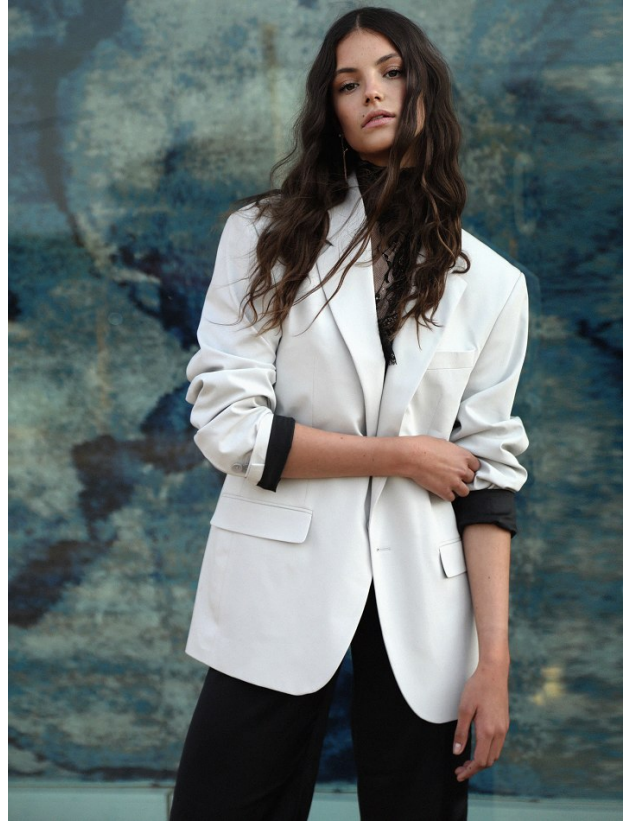

# BOSS MODELS

JOHANNESBURG

SASKIA VAN THIEL

Height: 176cm Bust: 80cm Waist: 60cm Hips: 94cm Shoe: 5 UK Hair: Brown Eyes: Brown