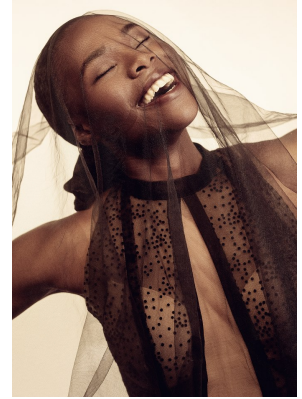

# BOSS MODELS

JOHANNESBURG

## AMBER LOUIS

Height: 179cm Bust: 89cm Waist: 68cm Hips: 96cm Shoe: 8 UK Hair: Black Eyes: Brown