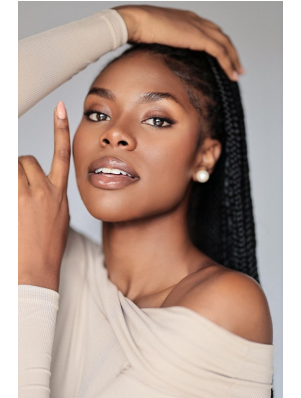

BOSS MODELS

JOHANNESBURG

AMBER LOUIS

Height: 179cm Bust: 89cm Waist: 68cm Hips: 96cm Shoe: 8 UK Hair: Black Eyes: Brown