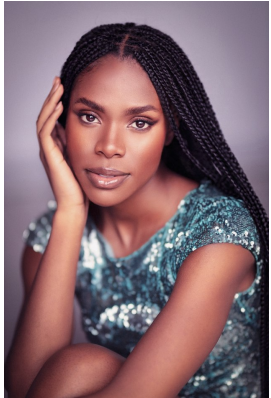

BOSS MODELS

JOHANNESBURG

AMBER LOUIS

Height: 179cm Bust: 89cm Waist: 68cm Hips: 96cm Shoe: 8 UK Hair: Black Eyes: Brown