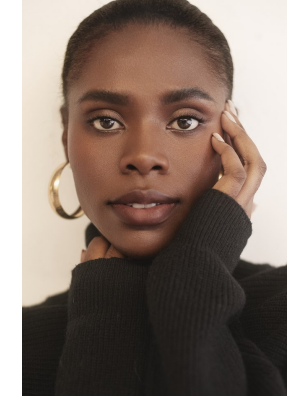

# BOSS MODELS

JOHANNESBURG

## AMBER LOUIS

Height: 179cm Bust: 89cm Waist: 68cm Hips: 96cm Shoe: 8 UK Hair: Black Eyes: Brown