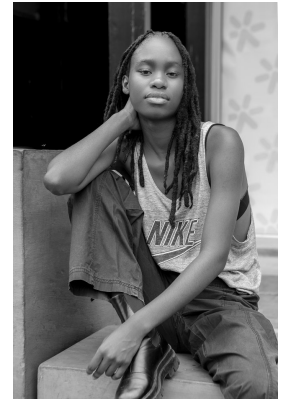

BOSS MODELS

JOHANNESBURG

SHANIQUA KHUPE

Height: 175cm Bust: 77cm Waist: 61cm Hips: 89cm Hair: Black Eyes: Black