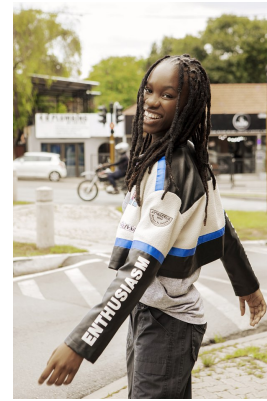

BOSS MODELS

JOHANNESBURG

SHANIQUA KHUPE

Height: 175cm Bust: 77cm Waist: 61cm Hips: 89cm Hair: Black Eyes: Black