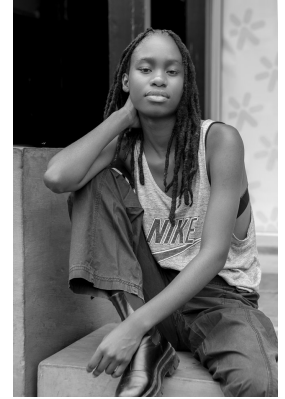

BOSS MODELS

JOHANNESBURG

SHANIQUA KHUPE

Height: 175cm Bust: 77cm Waist: 61cm Hips: 89cm Hair: Black Eyes: Black