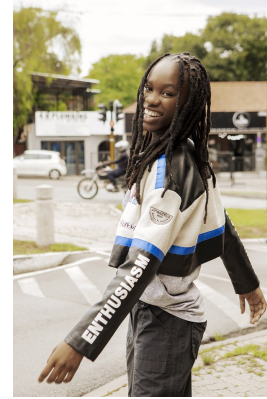

BOSS MODELS

JOHANNESBURG

SHANIQUA KHUPE

Height: 175cm Bust: 77cm Waist: 61cm Hips: 89cm Hair: Black Eyes: Black