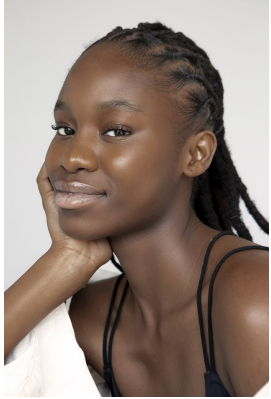

BOSS MODELS

JOHANNESBURG

SHANIQUA KHUPE

Height: 175cm Bust: 77cm Waist: 61cm Hips: 89cm Hair: Black Eyes: Black