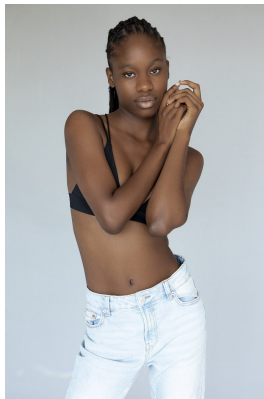

BOSS MODELS

JOHANNESBURG

SHANIQUA KHUPE

Height: 175cm Bust: 77cm Waist: 61cm Hips: 89cm Hair: Black Eyes: Black