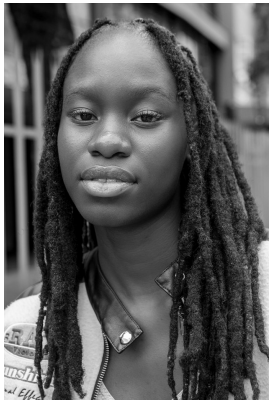

BOSS MODELS

JOHANNESBURG

SHANIQUA KHUPE

Height: 175cm Bust: 77cm Waist: 61cm Hips: 89cm Hair: Black Eyes: Black