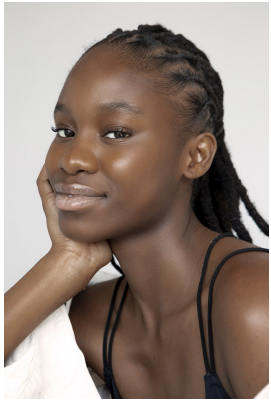

BOSS MODELS

JOHANNESBURG

SHANIQUA KHUPE

Height: 175cm Bust: 77cm Waist: 61cm Hips: 89cm Hair: Black Eyes: Black