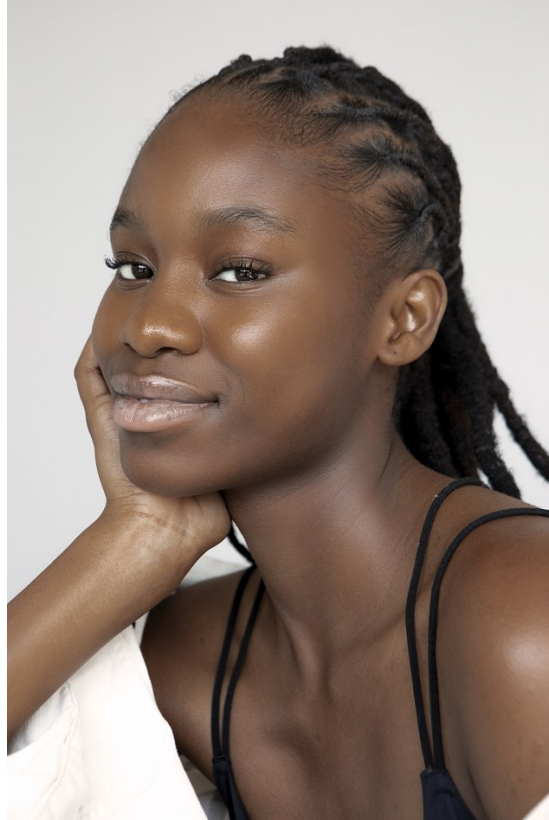

# BOSS MODELS

JOHANNESBURG

SHANIQUA KHUPE

Height: 175cm Bust: 77cm Waist: 61cm Hips: 89cm Hair: Black Eyes: Black