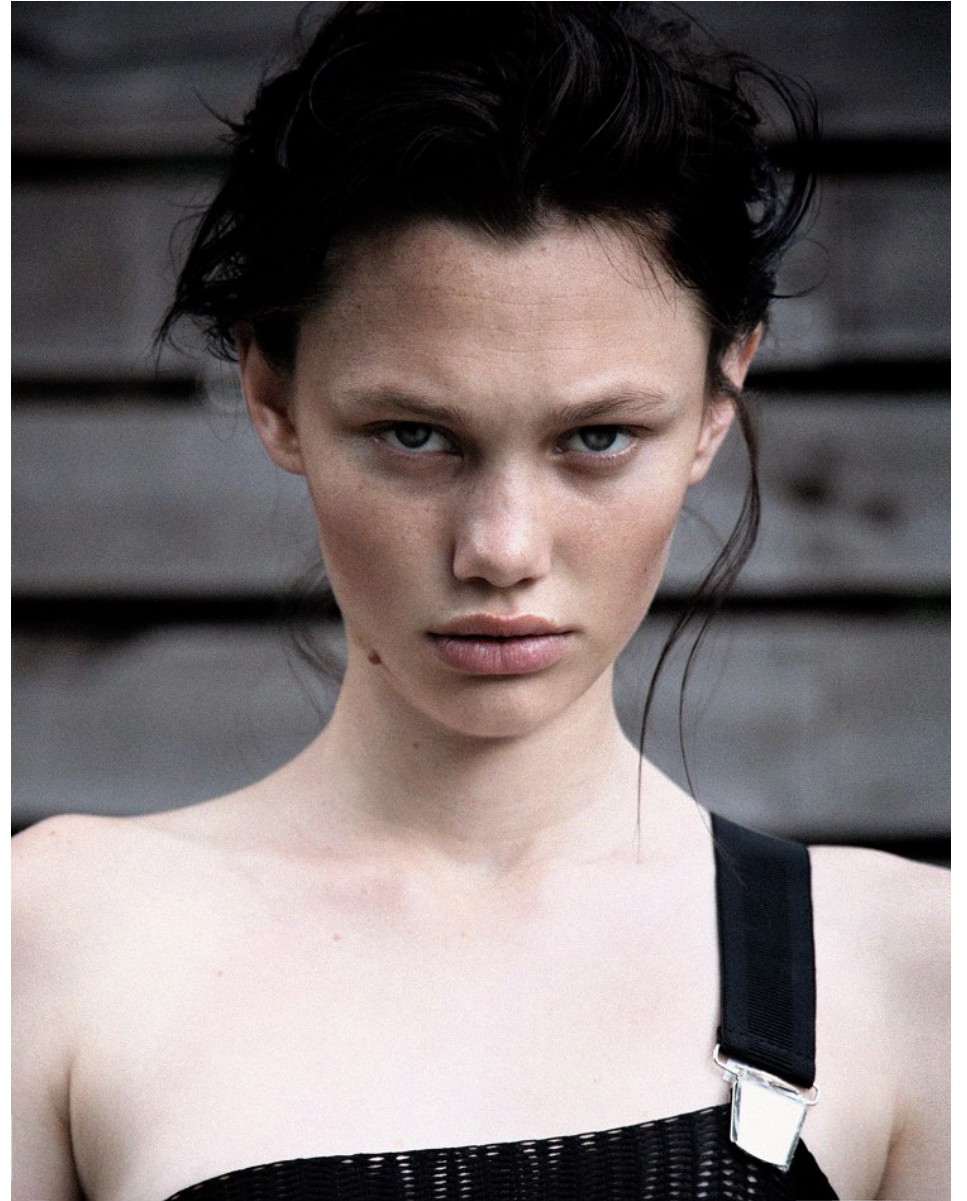

BOSS MODELS

JOHANNESBURG

ROCHELLE PRETORIUS

Height: 171cm Bust: 78cm Waist: 61cm Hips: 93cm Shoe: 5 UK Hair: Dark Brown Eyes: Green