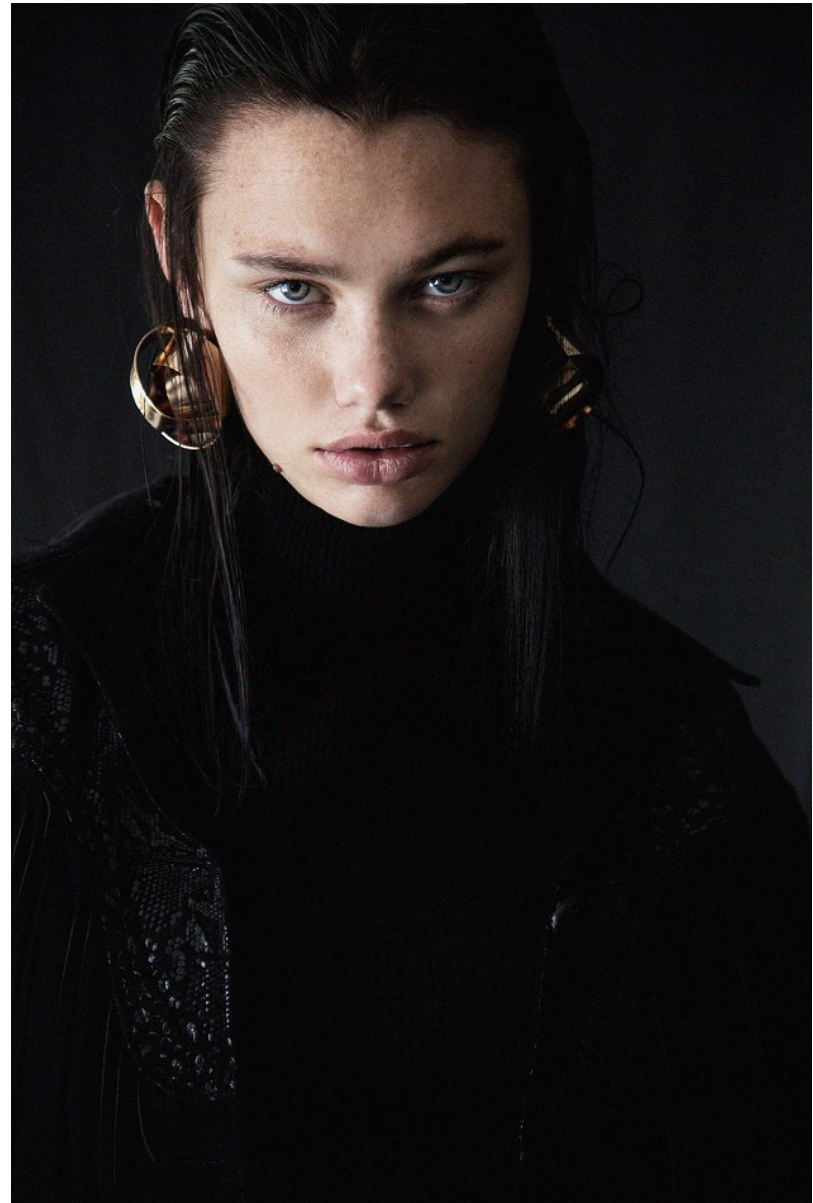

BOSS MODELS

JOHANNESBURG

ROCHELLE PRETORIUS

Height: 171cm Bust: 78cm Waist: 61cm Hips: 93cm Shoe: 5 UK Hair: Dark Brown Eyes: Green