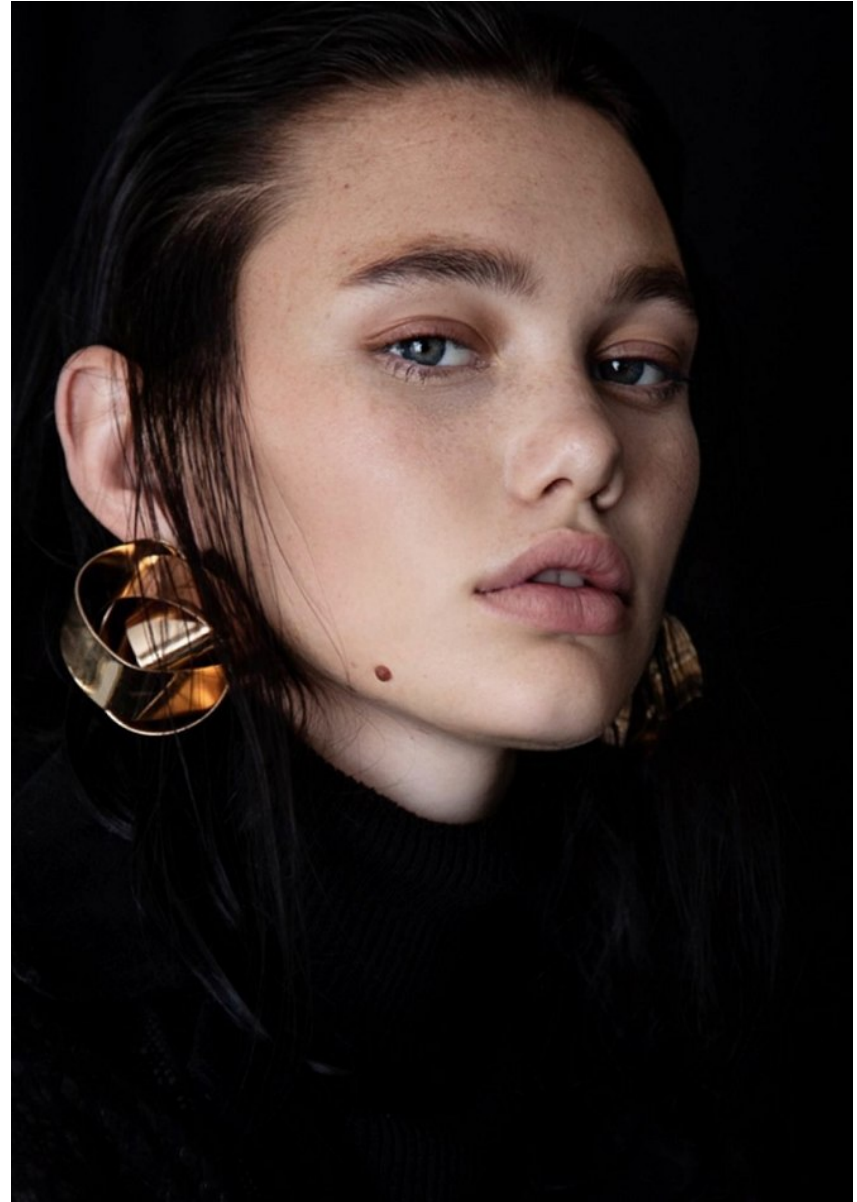

# BOSS MODELS

JOHANNESBURG

ROCHELLE PRETORIUS

Height: 171cm Bust: 78cm Waist: 61cm Hips: 93cm Shoe: 5 UK Hair: Dark Brown Eyes: Green

## ROCHELLE PRETORIUS

Height: 171cm Bust: 78cm Waist: 61cm Hips: 93cm Shoe: 5 UK Hair: Dark Brown Eyes: Green