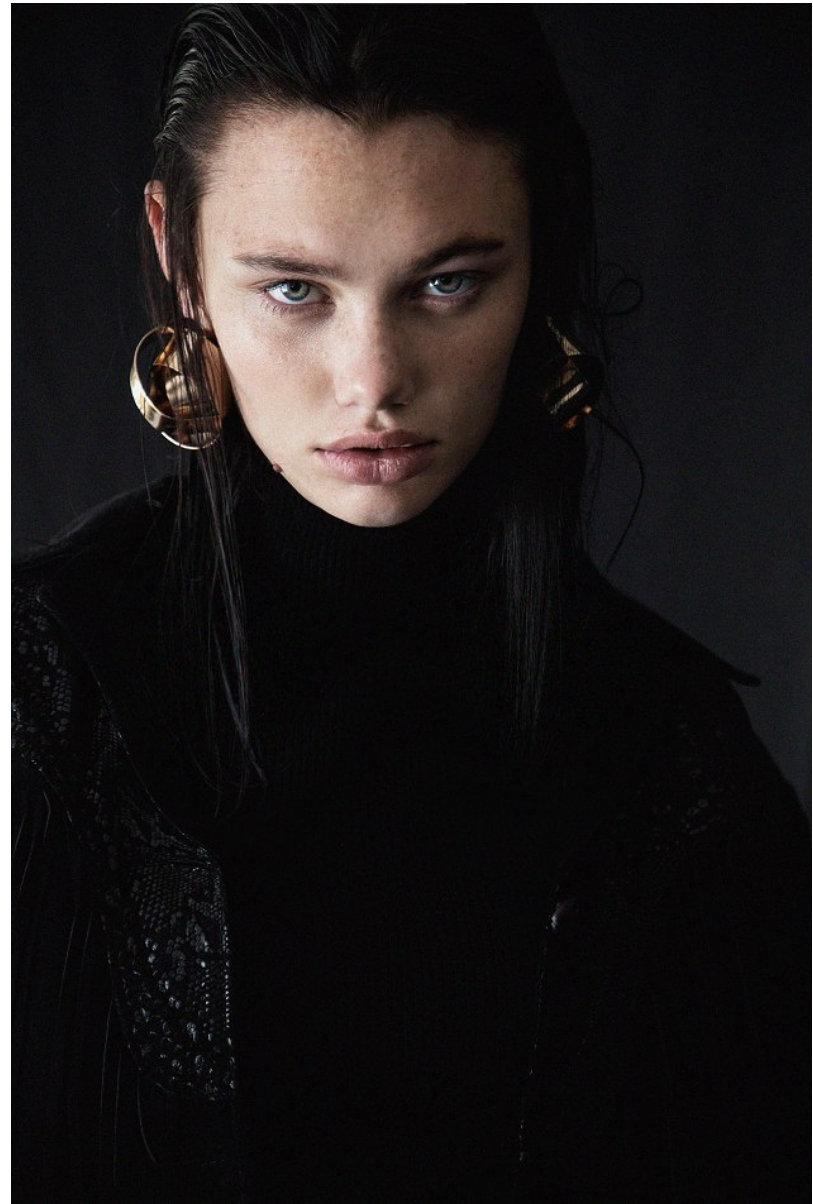

BOSS MODELS

JOHANNESBURG

ROCHELLE PRETORIUS

Height: 173cm Bust: 86cm Waist: 61cm Hips: 94cm Shoe: 5 UK Hair: Dark Brown Eyes: Green