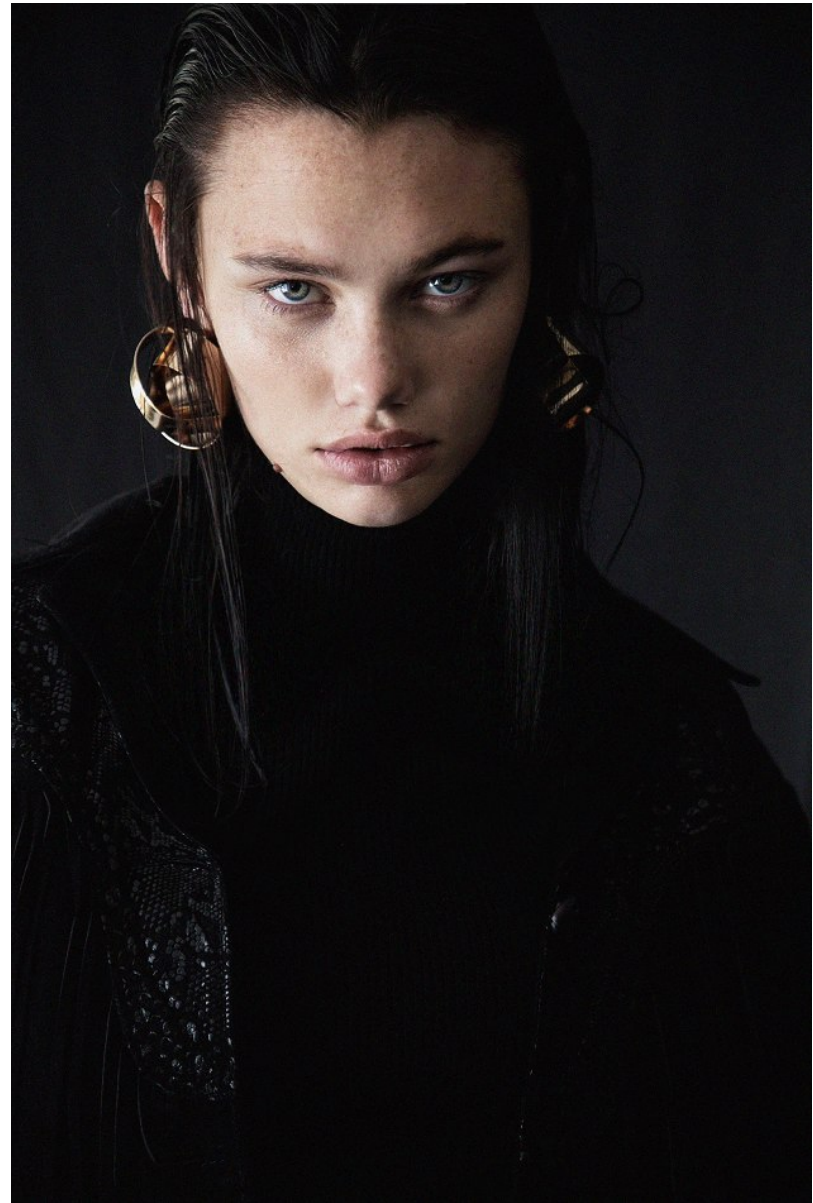

BOSS MODELS

JOHANNESBURG

ROCHELLE PRETORIUS

Height: 173cm Bust: 78cm Waist: 60cm Hips: 92cm Shoe: 5 UK Hair: Dark Brown Eyes: Green