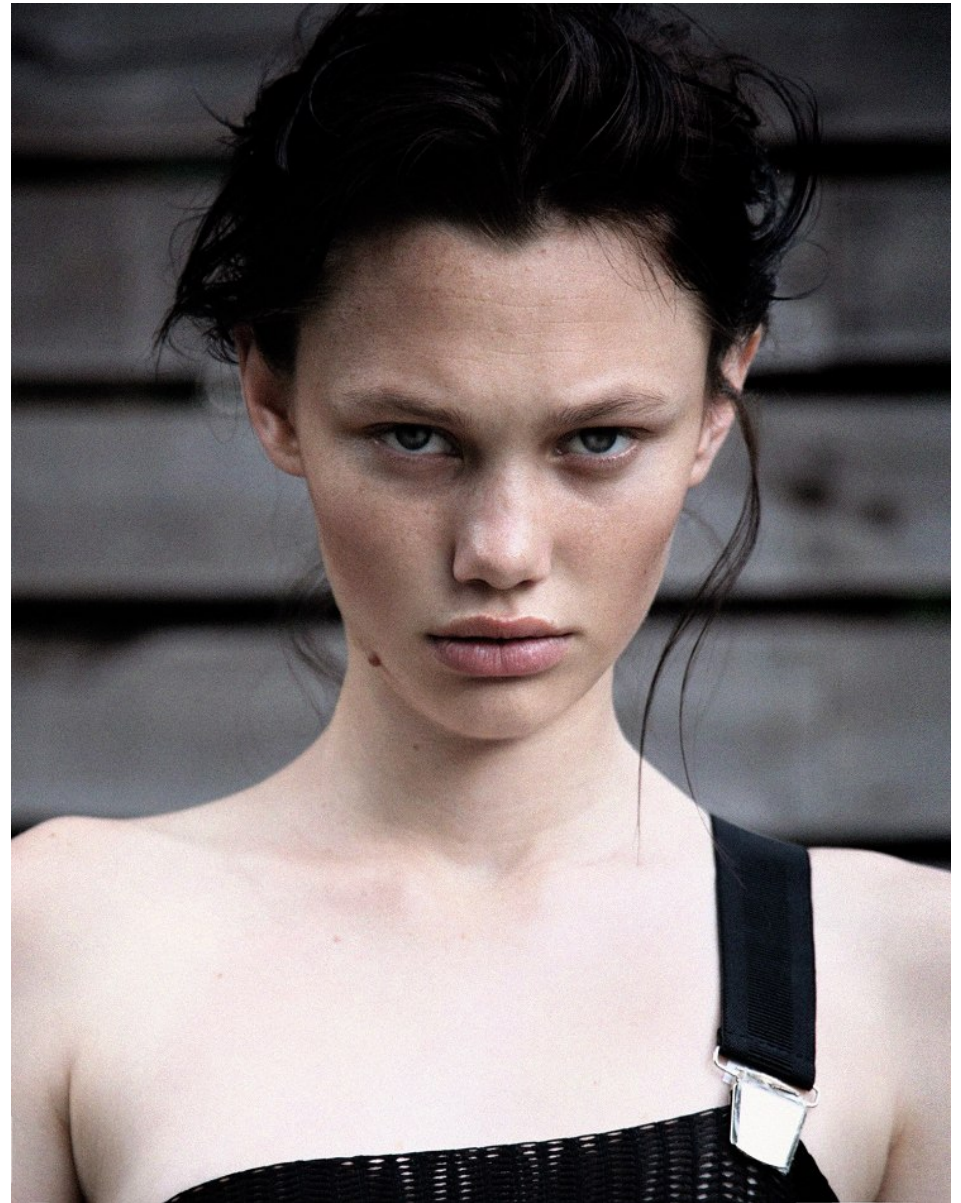

BOSS MODELS

JOHANNESBURG

ROCHELLE PRETORIUS

Height: 173cm Bust: 78cm Waist: 60cm Hips: 92cm Shoe: 5 UK Hair: Dark Brown Eyes: Green