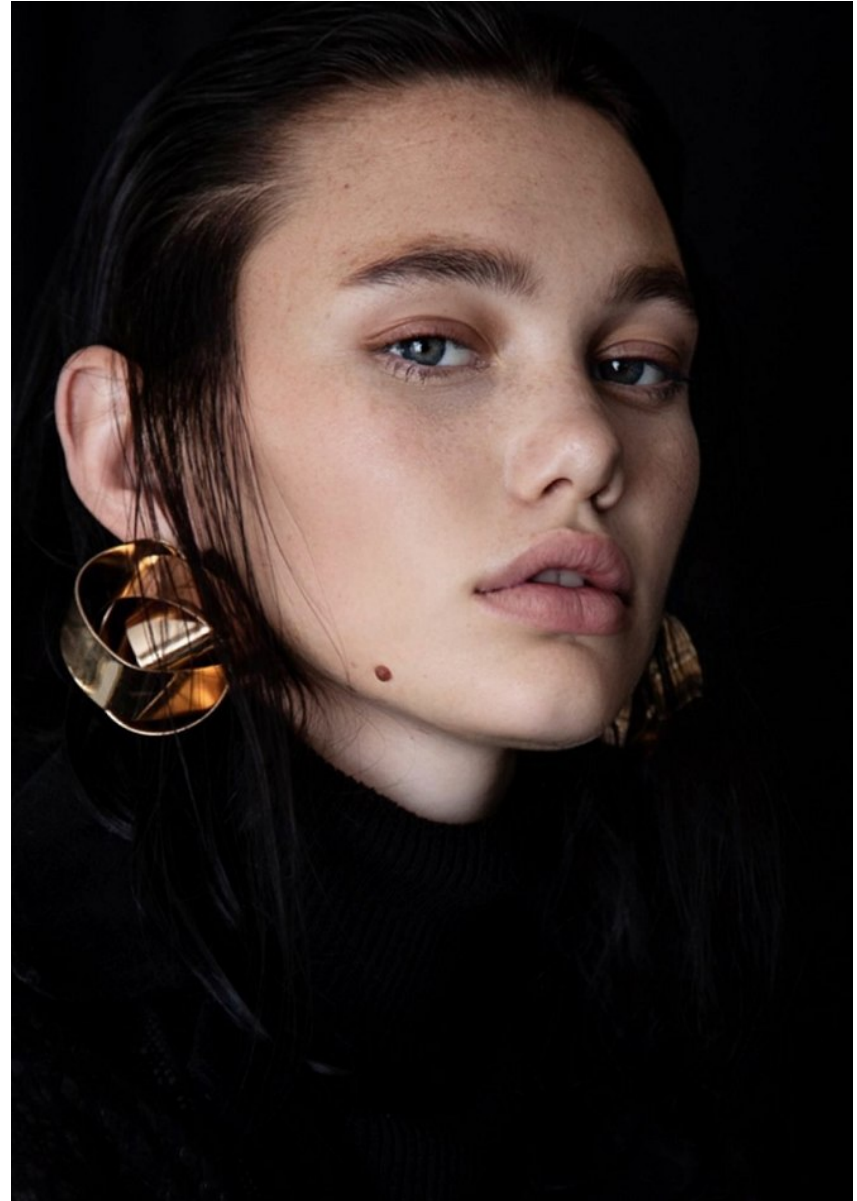

BOSS MODELS

JOHANNESBURG

ROCHELLE PRETORIUS

Height: 173cm Bust: 86cm Waist: 61cm Hips: 94cm Shoe: 5 UK Hair: Dark Brown Eyes: Green

BOSS MODELS

JOHANNESBURG

ROCHELLE PRETORIUS

Height: 173cm Bust: 86cm Waist: 61cm Hips: 94cm Shoe: 5 UK Hair: Dark Brown Eyes: Green