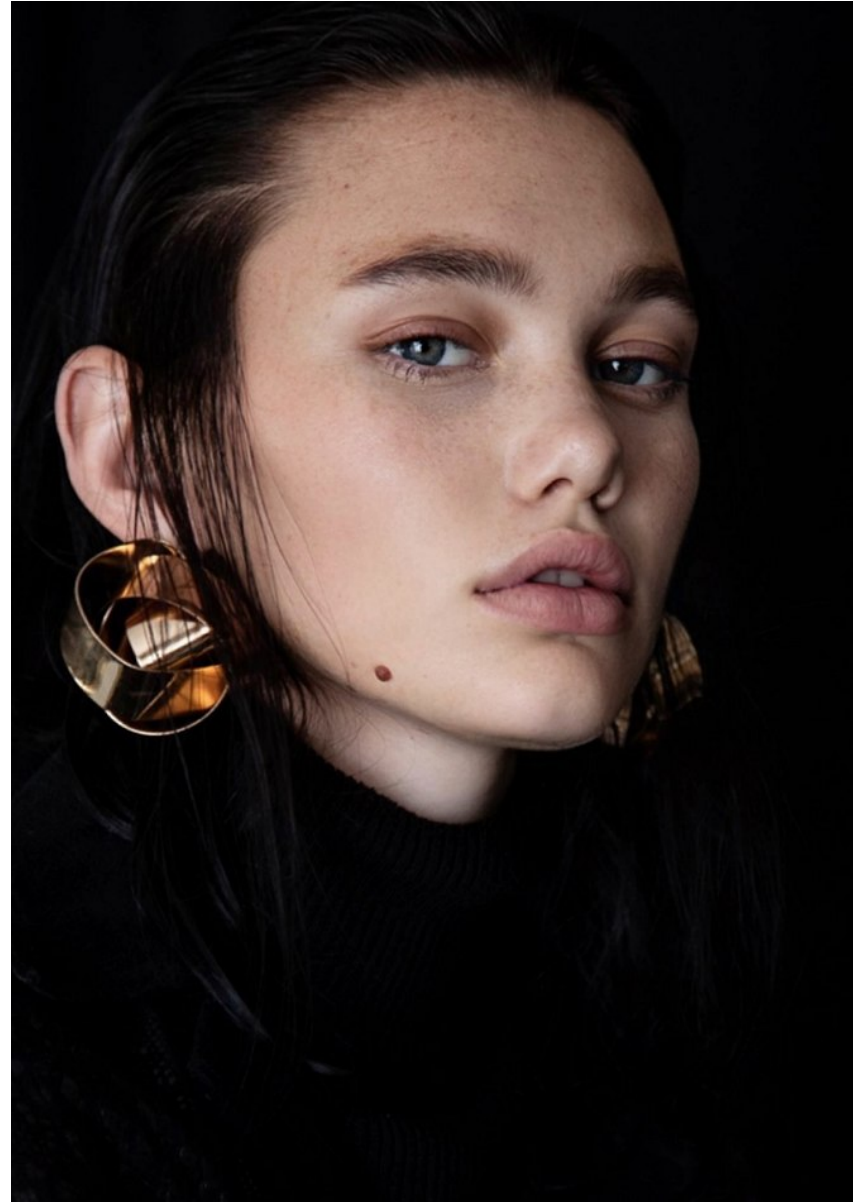

# BOSS MODELS

JOHANNESBURG

ROCHELLE PRETORIUS

Height: 173cm Bust: 78cm Waist: 60cm Hips: 92cm Shoe: 5 UK Hair: Dark Brown Eyes: Green