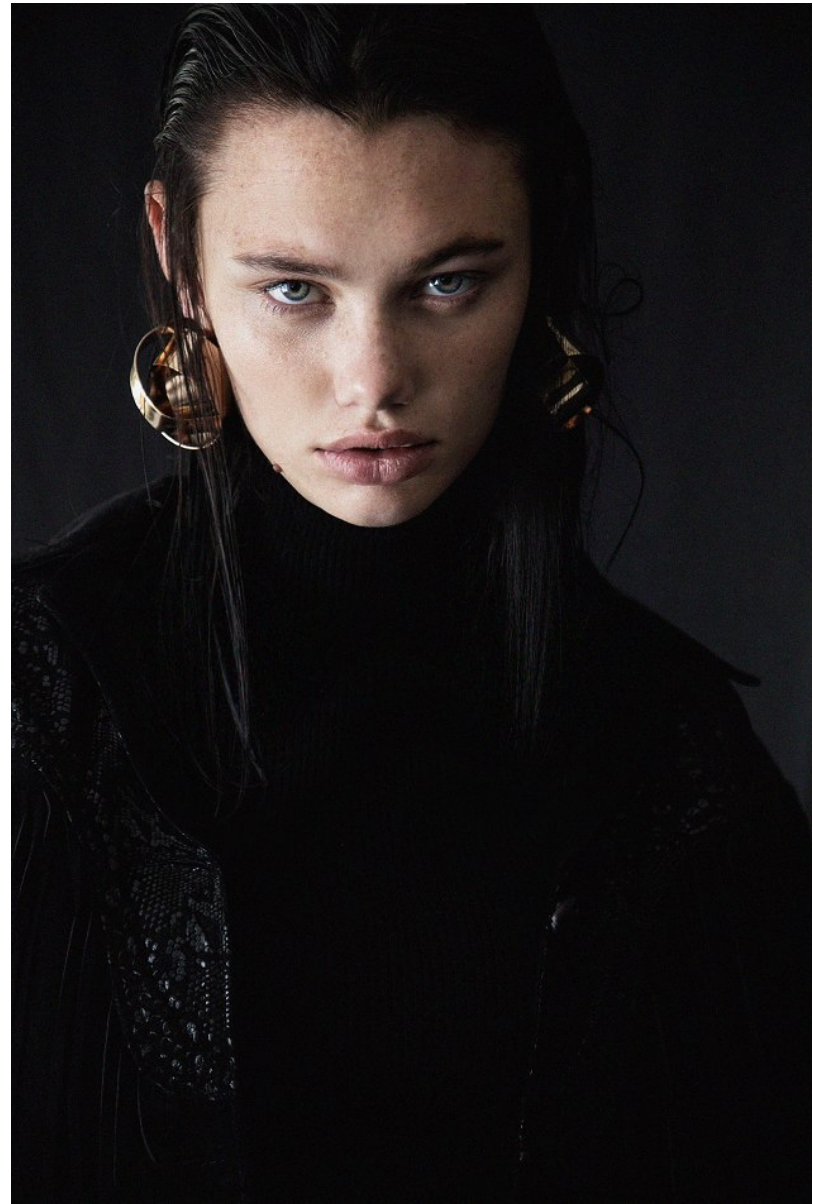

BOSS MODELS

JOHANNESBURG

ROCHELLE PRETORIUS

Height: 171cm Bust: 78cm Waist: 61cm Hips: 93cm Shoe: 5 UK Hair: Dark Brown Eyes: Green