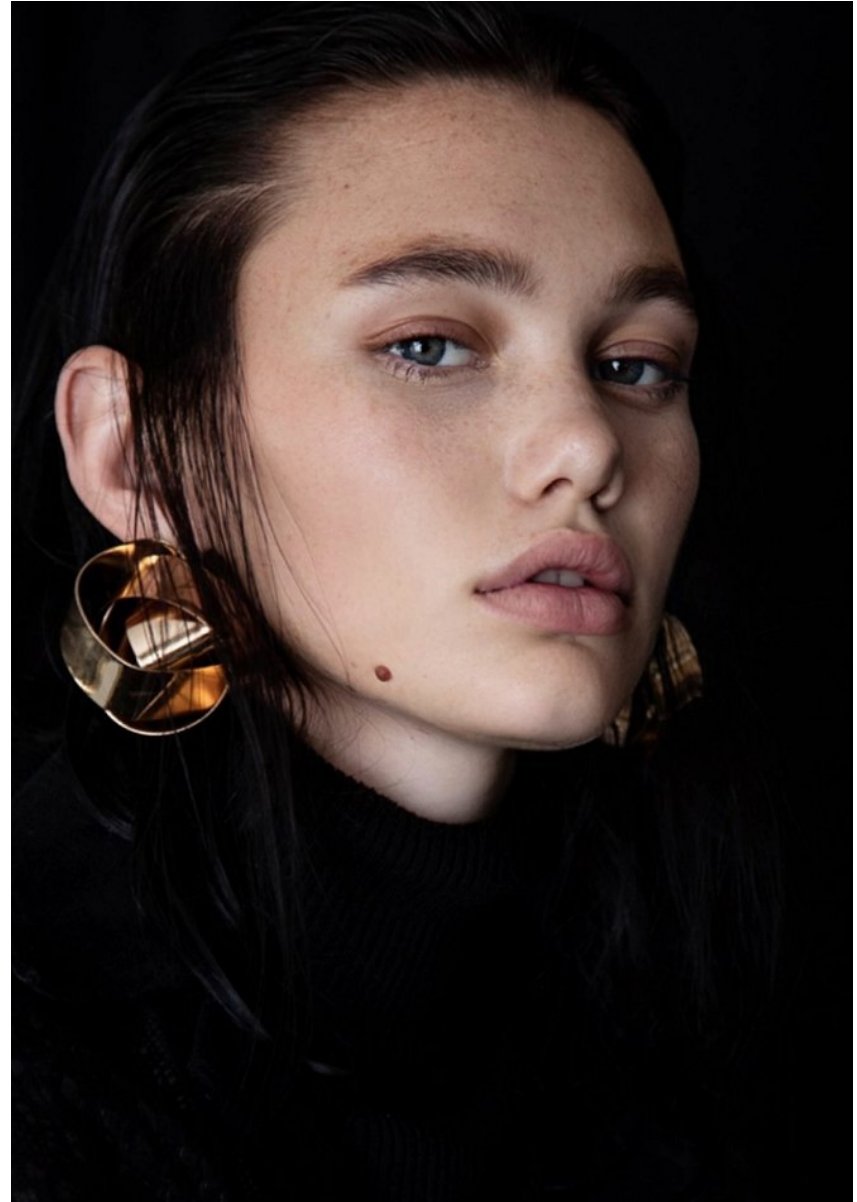

BOSS MODELS

JOHANNESBURG

ROCHELLE PRETORIUS

Height: 173cm Bust: 78cm Waist: 60cm Hips: 92cm Shoe: 5 UK Hair: Dark Brown Eyes: Green

BOSS MODELS

JOHANNESBURG

ROCHELLE PRETORIUS

Height: 173cm Bust: 78cm Waist: 60cm Hips: 92cm Shoe: 5 UK Hair: Dark Brown Eyes: Green