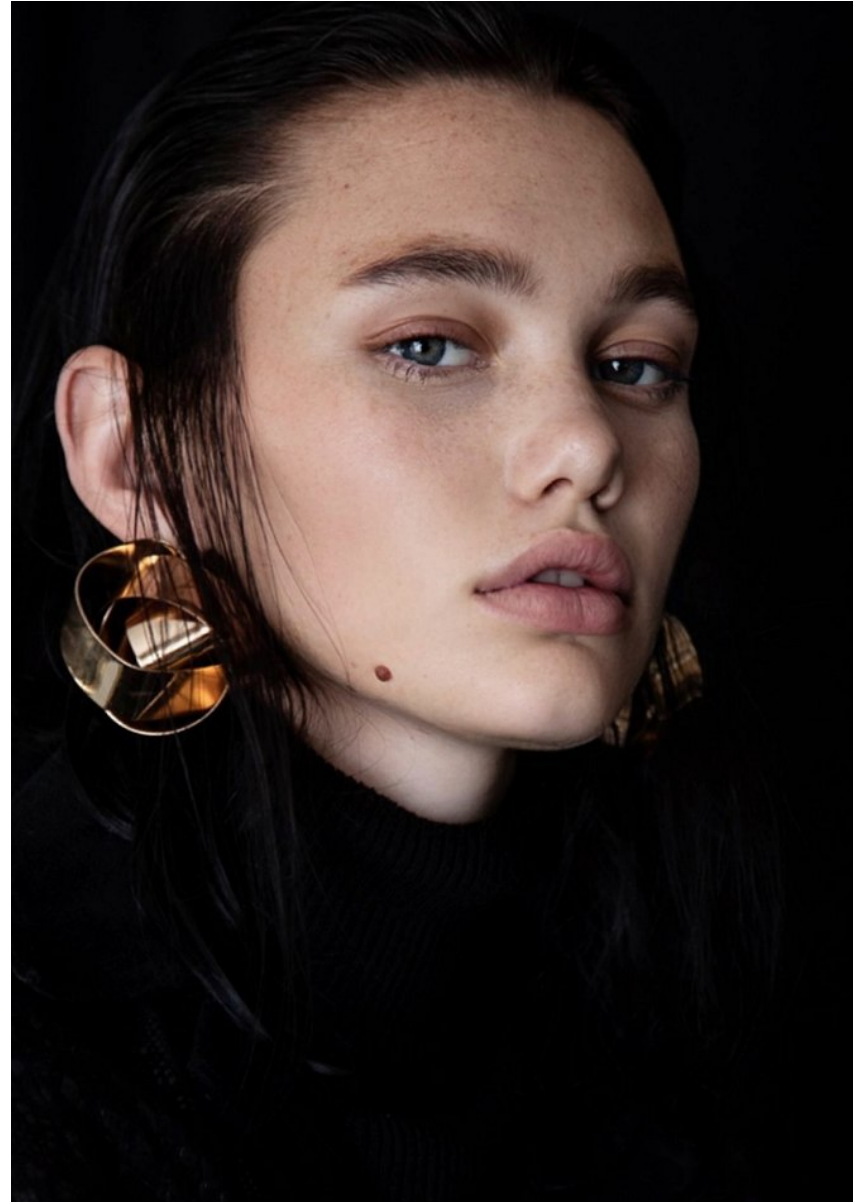

# BOSS MODELS

JOHANNESBURG

ROCHELLE PRETORIUS

Height: 171cm Bust: 78cm Waist: 61cm Hips: 93cm Shoe: 5 UK Hair: Dark Brown Eyes: Green