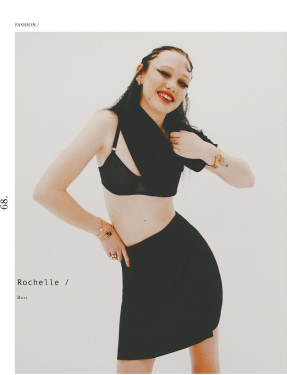

BOSS MODELS

JOHANNESBURG

ROCHELLE PRETORIUS

Height: 171cm Bust: 78cm Waist: 61cm Hips: 93cm Shoe: 5 UK Hair: Dark Brown Eyes: Green

BOSS MODELS

JOHANNESBURG

ROCHELLE PRETORIUS

Height: 171cm Bust: 78cm Waist: 61cm Hips: 93cm Shoe: 5 UK Hair: Dark Brown Eyes: Green