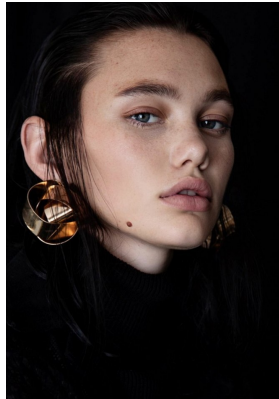

BOSS MODELS

JOHANNESBURG

ROCHELLE PRETORIUS

Height: 173cm Bust: 78cm Waist: 60cm Hips: 92cm Shoe: 5 UK Hair: Dark Brown Eyes: Green

BOSS MODELS

JOHANNESBURG

ROCHELLE PRETORIUS

Height: 173cm Bust: 78cm Waist: 60cm Hips: 92cm Shoe: 5 UK Hair: Dark Brown Eyes: Green