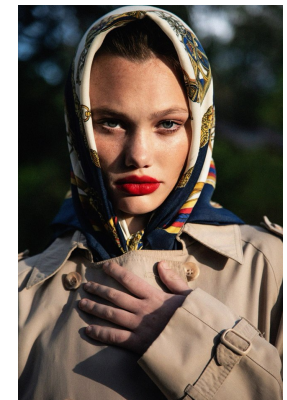

BOSS MODELS

JOHANNESBURG

ROCHELLE PRETORIUS

Height: 171cm Bust: 78cm Waist: 61cm Hips: 93cm Shoe: 5 UK Hair: Dark Brown Eyes: Green

BOSS MODELS

JOHANNESBURG

ROCHELLE PRETORIUS

Height: 171cm Bust: 78cm Waist: 61cm Hips: 93cm Shoe: 5 UK Hair: Dark Brown Eyes: Green