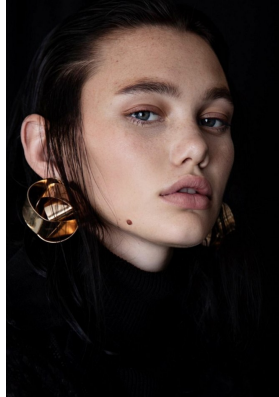

BOSS MODELS

JOHANNESBURG

ROCHELLE PRETORIUS

Height: 173cm Bust: 86cm Waist: 61cm Hips: 94cm Shoe: 5 UK Hair: Dark Brown Eyes: Green

BOSS MODELS

JOHANNESBURG

ROCHELLE PRETORIUS

Height: 173cm Bust: 86cm Waist: 61cm Hips: 94cm Shoe: 5 UK Hair: Dark Brown Eyes: Green