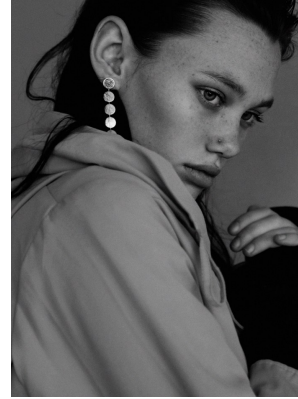

BOSS MODELS

JOHANNESBURG

ROCHELLE PRETORIUS

Height: 171cm Bust: 78cm Waist: 61cm Hips: 93cm Shoe: 5 UK Hair: Dark Brown Eyes: Green

BOSS MODELS

JOHANNESBURG

ROCHELLE PRETORIUS

Height: 171cm Bust: 78cm Waist: 61cm Hips: 93cm Shoe: 5 UK Hair: Dark Brown Eyes: Green