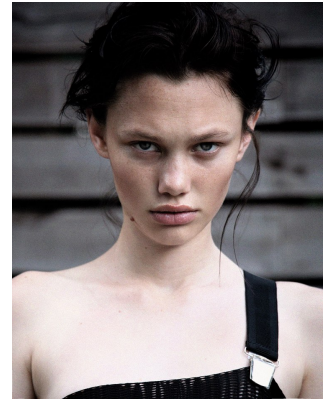

BOSS MODELS

JOHANNESBURG

ROCHELLE PRETORIUS

Height: 171cm Bust: 78cm Waist: 61cm Hips: 93cm Shoe: 5 UK Hair: Dark Brown Eyes: Green

BOSS MODELS

JOHANNESBURG

ROCHELLE PRETORIUS

Height: 171cm Bust: 78cm Waist: 61cm Hips: 93cm Shoe: 5 UK Hair: Dark Brown Eyes: Green