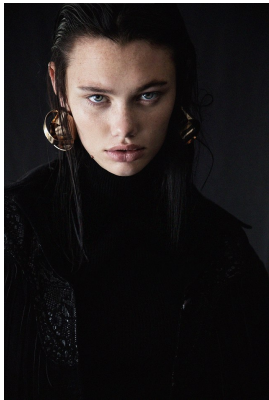

BOSS MODELS

JOHANNESBURG

ROCHELLE PRETORIUS

Height: 173cm Bust: 78cm Waist: 60cm Hips: 92cm Shoe: 5 UK Hair: Dark Brown Eyes: Green

BOSS MODELS

JOHANNESBURG

ROCHELLE PRETORIUS

Height: 173cm Bust: 78cm Waist: 60cm Hips: 92cm Shoe: 5 UK Hair: Dark Brown Eyes: Green