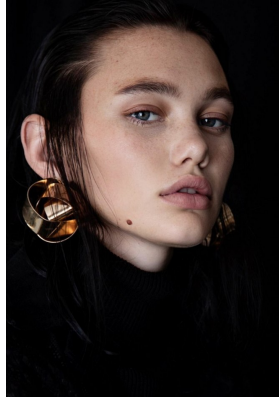

# BOSS MODELS

JOHANNESBURG

## ROCHELLE PRETORIUS

Height: 173cm Bust: 86cm Waist: 61cm Hips: 94cm Shoe: 5 UK Hair: Dark Brown Eyes: Green