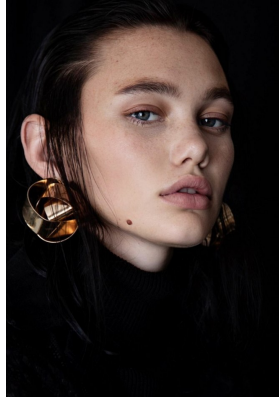

BOSS MODELS

JOHANNESBURG

ROCHELLE PRETORIUS

Height: 171cm Bust: 78cm Waist: 61cm Hips: 93cm Shoe: 5 UK Hair: Dark Brown Eyes: Green

BOSS MODELS

JOHANNESBURG

ROCHELLE PRETORIUS

Height: 171cm Bust: 78cm Waist: 61cm Hips: 93cm Shoe: 5 UK Hair: Dark Brown Eyes: Green