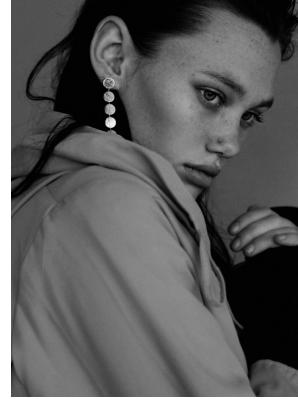

BOSS MODELS

JOHANNESBURG

ROCHELLE PRETORIUS

Height: 173cm Bust: 78cm Waist: 60cm Hips: 92cm Shoe: 5 UK Hair: Dark Brown Eyes: Green

BOSS MODELS

JOHANNESBURG

ROCHELLE PRETORIUS

Height: 173cm Bust: 78cm Waist: 60cm Hips: 92cm Shoe: 5 UK Hair: Dark Brown Eyes: Green