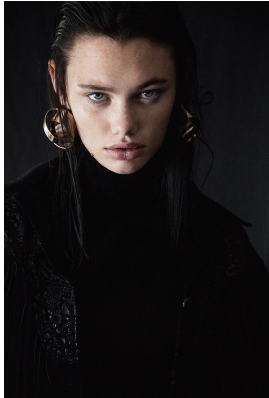

BOSS MODELS

JOHANNESBURG

ROCHELLE PRETORIUS

Height: 171cm Bust: 78cm Waist: 61cm Hips: 93cm Shoe: 5 UK Hair: Dark Brown Eyes: Green

BOSS MODELS

JOHANNESBURG

ROCHELLE PRETORIUS

Height: 171cm Bust: 78cm Waist: 61cm Hips: 93cm Shoe: 5 UK Hair: Dark Brown Eyes: Green