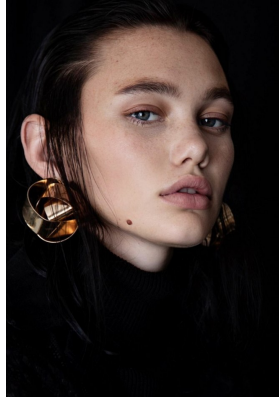

BOSS MODELS

JOHANNESBURG

ROCHELLE PRETORIUS

Height: 173cm Bust: 78cm Waist: 60cm Hips: 92cm Shoe: 5 UK Hair: Dark Brown Eyes: Green

BOSS MODELS

JOHANNESBURG

ROCHELLE PRETORIUS

Height: 173cm Bust: 78cm Waist: 60cm Hips: 92cm Shoe: 5 UK Hair: Dark Brown Eyes: Green