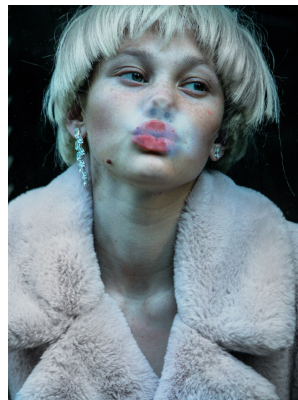

BOSS MODELS

JOHANNESBURG

ROCHELLE PRETORIUS

Height: 171cm Bust: 78cm Waist: 61cm Hips: 93cm Shoe: 5 UK Hair: Dark Brown Eyes: Green

BOSS MODELS

JOHANNESBURG

ROCHELLE PRETORIUS

Height: 171cm Bust: 78cm Waist: 61cm Hips: 93cm Shoe: 5 UK Hair: Dark Brown Eyes: Green