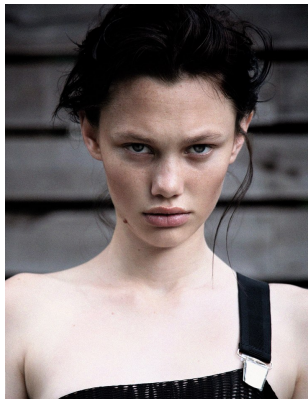

BOSS MODELS

JOHANNESBURG

ROCHELLE PRETORIUS

Height: 173cm Bust: 78cm Waist: 60cm Hips: 92cm Shoe: 5 UK Hair: Dark Brown Eyes: Green

BOSS MODELS

JOHANNESBURG

ROCHELLE PRETORIUS

Height: 173cm Bust: 78cm Waist: 60cm Hips: 92cm Shoe: 5 UK Hair: Dark Brown Eyes: Green