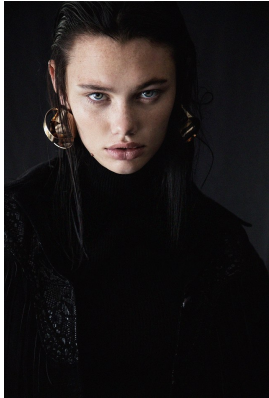

BOSS MODELS

JOHANNESBURG

ROCHELLE PRETORIUS

Height: 173cm Bust: 86cm Waist: 61cm Hips: 94cm Shoe: 5 UK Hair: Dark Brown Eyes: Green