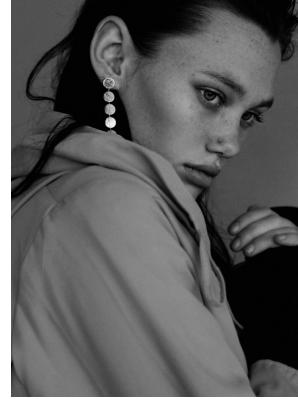

# BOSS MODELS

JOHANNESBURG

## ROCHELLE PRETORIUS

Height: 173cm Bust: 86cm Waist: 61cm Hips: 94cm Shoe: 5 UK Hair: Dark Brown Eyes: Green