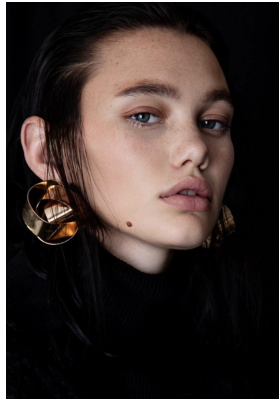

BOSS MODELS

JOHANNESBURG

ROCHELLE PRETORIUS

Height: 171cm Bust: 78cm Waist: 61cm Hips: 93cm Shoe: 5 UK Hair: Dark Brown Eyes: Green

BOSS MODELS

JOHANNESBURG

ROCHELLE PRETORIUS

Height: 171cm Bust: 78cm Waist: 61cm Hips: 93cm Shoe: 5 UK Hair: Dark Brown Eyes: Green