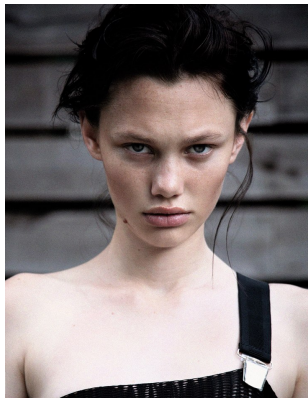

BOSS MODELS

JOHANNESBURG

ROCHELLE PRETORIUS

Height: 173cm Bust: 86cm Waist: 61cm Hips: 94cm Shoe: 5 UK Hair: Dark Brown Eyes: Green

BOSS MODELS

JOHANNESBURG

ROCHELLE PRETORIUS

Height: 173cm Bust: 86cm Waist: 61cm Hips: 94cm Shoe: 5 UK Hair: Dark Brown Eyes: Green