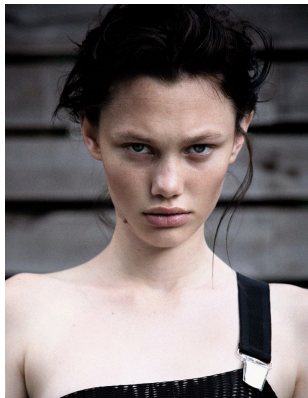

BOSS MODELS

JOHANNESBURG

ROCHELLE PRETORIUS

Height: 173cm Bust: 78cm Waist: 60cm Hips: 92cm Shoe: 5 UK Hair: Dark Brown Eyes: Green

BOSS MODELS

JOHANNESBURG

ROCHELLE PRETORIUS

Height: 173cm Bust: 78cm Waist: 60cm Hips: 92cm Shoe: 5 UK Hair: Dark Brown Eyes: Green