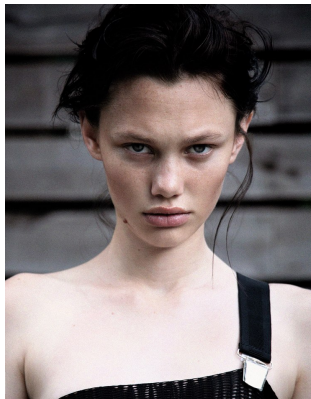

BOSS MODELS

JOHANNESBURG

ROCHELLE PRETORIUS

Height: 171cm Bust: 78cm Waist: 61cm Hips: 93cm Shoe: 5 UK Hair: Dark Brown Eyes: Green

BOSS MODELS

JOHANNESBURG

ROCHELLE PRETORIUS

Height: 171cm Bust: 78cm Waist: 61cm Hips: 93cm Shoe: 5 UK Hair: Dark Brown Eyes: Green