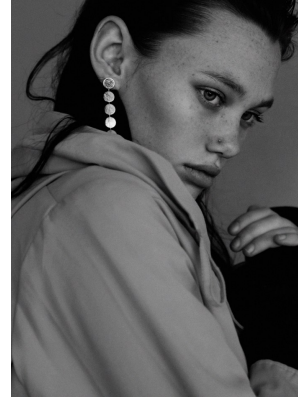

BOSS MODELS

JOHANNESBURG

ROCHELLE PRETORIUS

Height: 173cm Bust: 86cm Waist: 61cm Hips: 94cm Shoe: 5 UK Hair: Dark Brown Eyes: Green

BOSS MODELS

JOHANNESBURG

ROCHELLE PRETORIUS

Height: 173cm Bust: 86cm Waist: 61cm Hips: 94cm Shoe: 5 UK Hair: Dark Brown Eyes: Green