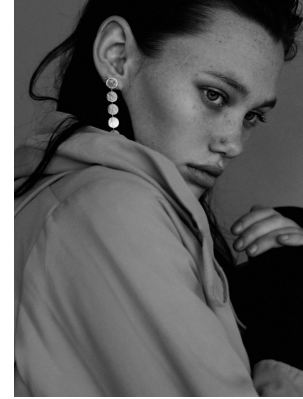

BOSS MODELS

JOHANNESBURG

ROCHELLE PRETORIUS

Height: 171cm Bust: 78cm Waist: 61cm Hips: 93cm Shoe: 5 UK Hair: Dark Brown Eyes: Green

BOSS MODELS

JOHANNESBURG

ROCHELLE PRETORIUS

Height: 171cm Bust: 78cm Waist: 61cm Hips: 93cm Shoe: 5 UK Hair: Dark Brown Eyes: Green