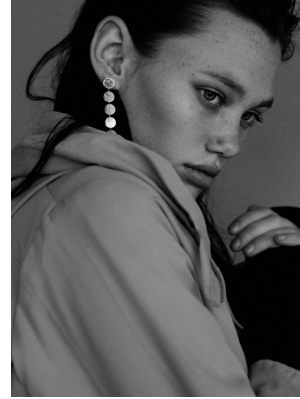

BOSS MODELS

JOHANNESBURG

ROCHELLE PRETORIUS

Height: 173cm Bust: 78cm Waist: 60cm Hips: 92cm Shoe: 5 UK Hair: Dark Brown Eyes: Green

BOSS MODELS

JOHANNESBURG

ROCHELLE PRETORIUS

Height: 173cm Bust: 78cm Waist: 60cm Hips: 92cm Shoe: 5 UK Hair: Dark Brown Eyes: Green