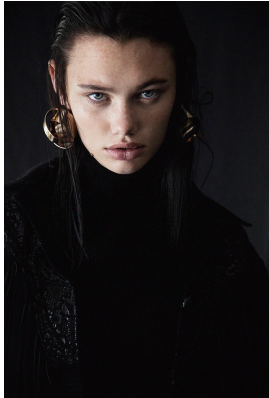

BOSS MODELS

JOHANNESBURG

ROCHELLE PRETORIUS

Height: 173cm Bust: 86cm Waist: 61cm Hips: 94cm Shoe: 5 UK Hair: Dark Brown Eyes: Green

BOSS MODELS

JOHANNESBURG

ROCHELLE PRETORIUS

Height: 173cm Bust: 86cm Waist: 61cm Hips: 94cm Shoe: 5 UK Hair: Dark Brown Eyes: Green