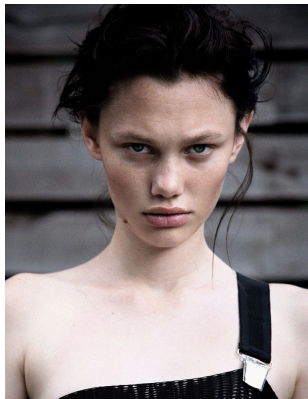

# BOSS MODELS

JOHANNESBURG

## ROCHELLE PRETORIUS

Height: 173cm Bust: 86cm Waist: 61cm Hips: 94cm Shoe: 5 UK Hair: Dark Brown Eyes: Green