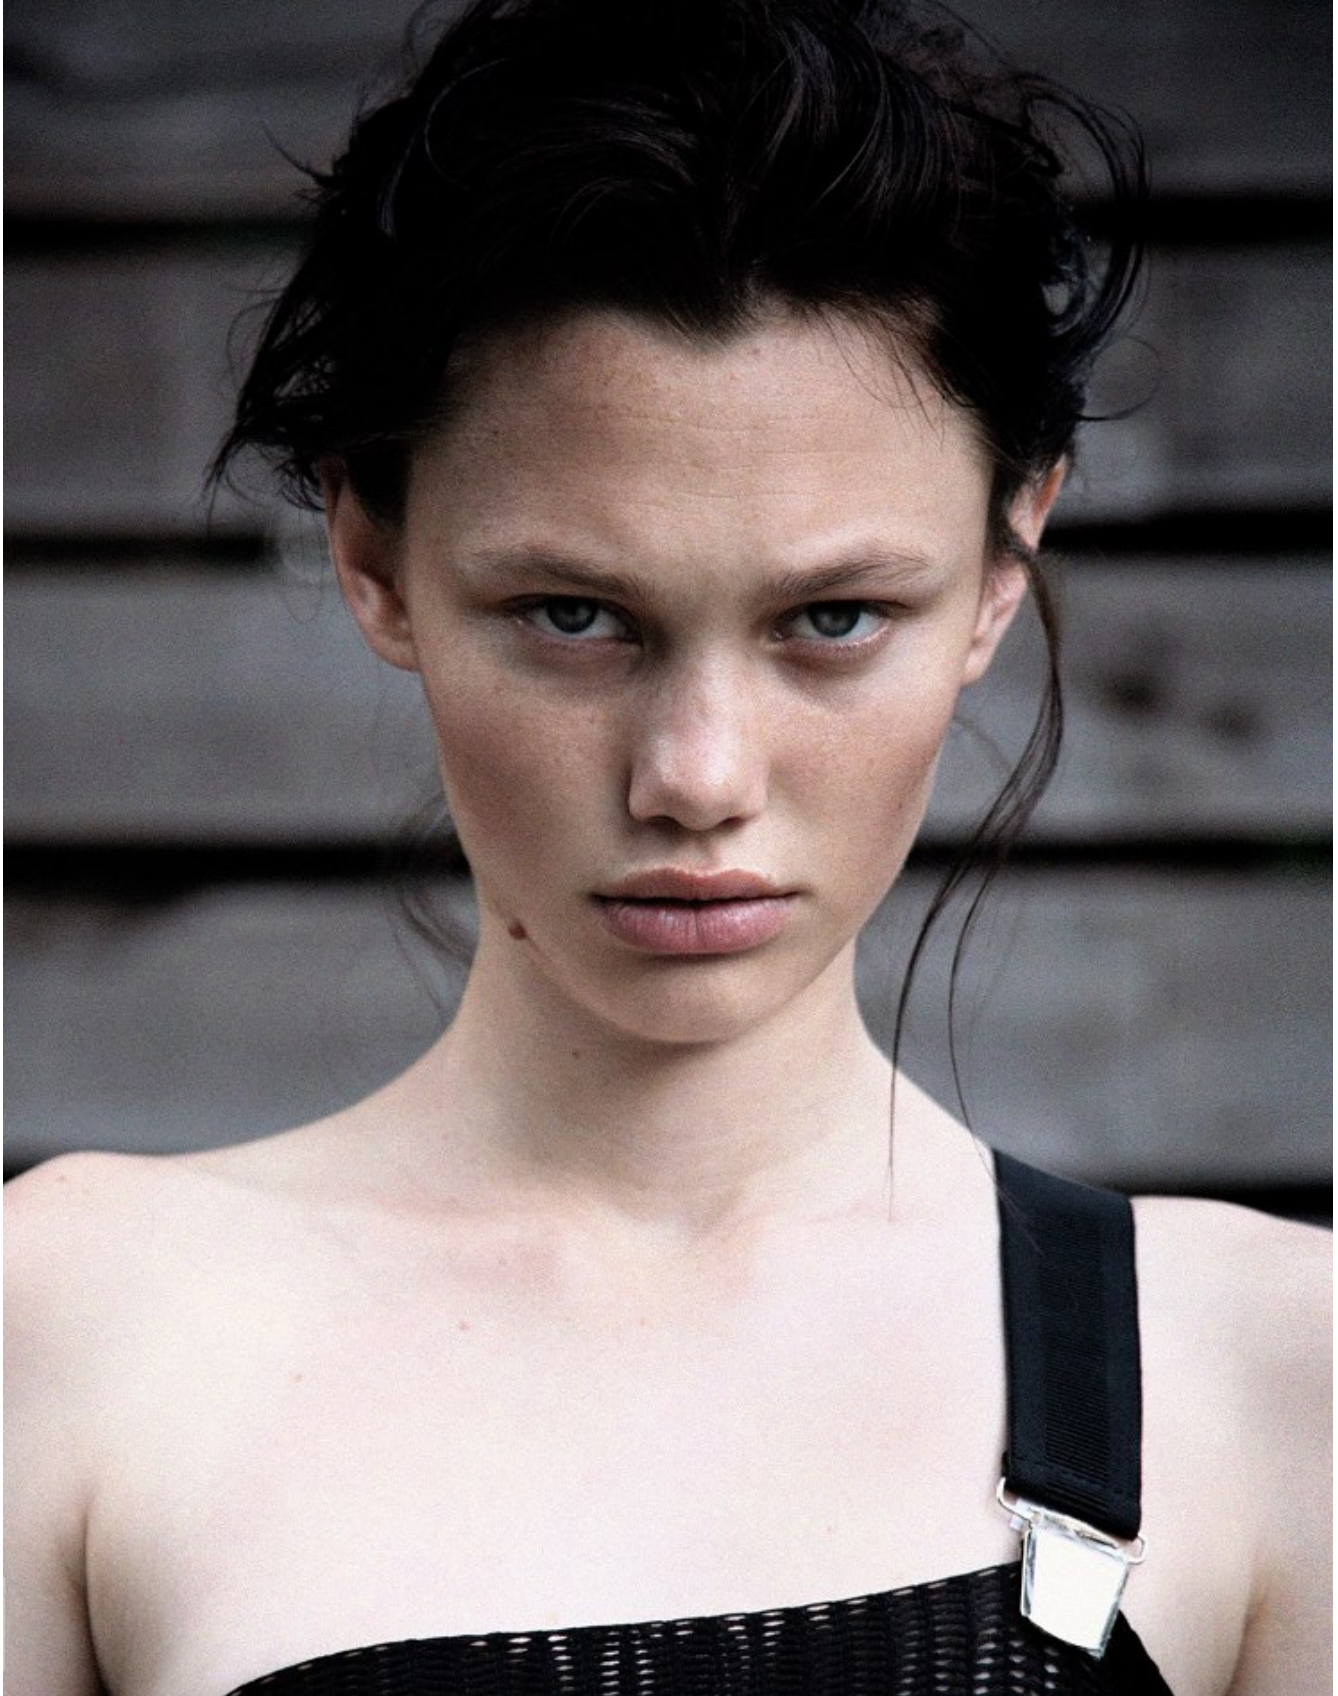

BOSS MODELS

JOHANNESBURG

ROCHELLE PRETORIUS

Height: 173cm Bust: 78cm Waist: 60cm Hips: 92cm Shoe: 5 UK Hair: Dark Brown Eyes: Green

BOSS MODELS

JOHANNESBURG

ROCHELLE PRETORIUS

Height: 173cm Bust: 78cm Waist: 60cm Hips: 92cm Shoe: 5 UK Hair: Dark Brown Eyes: Green