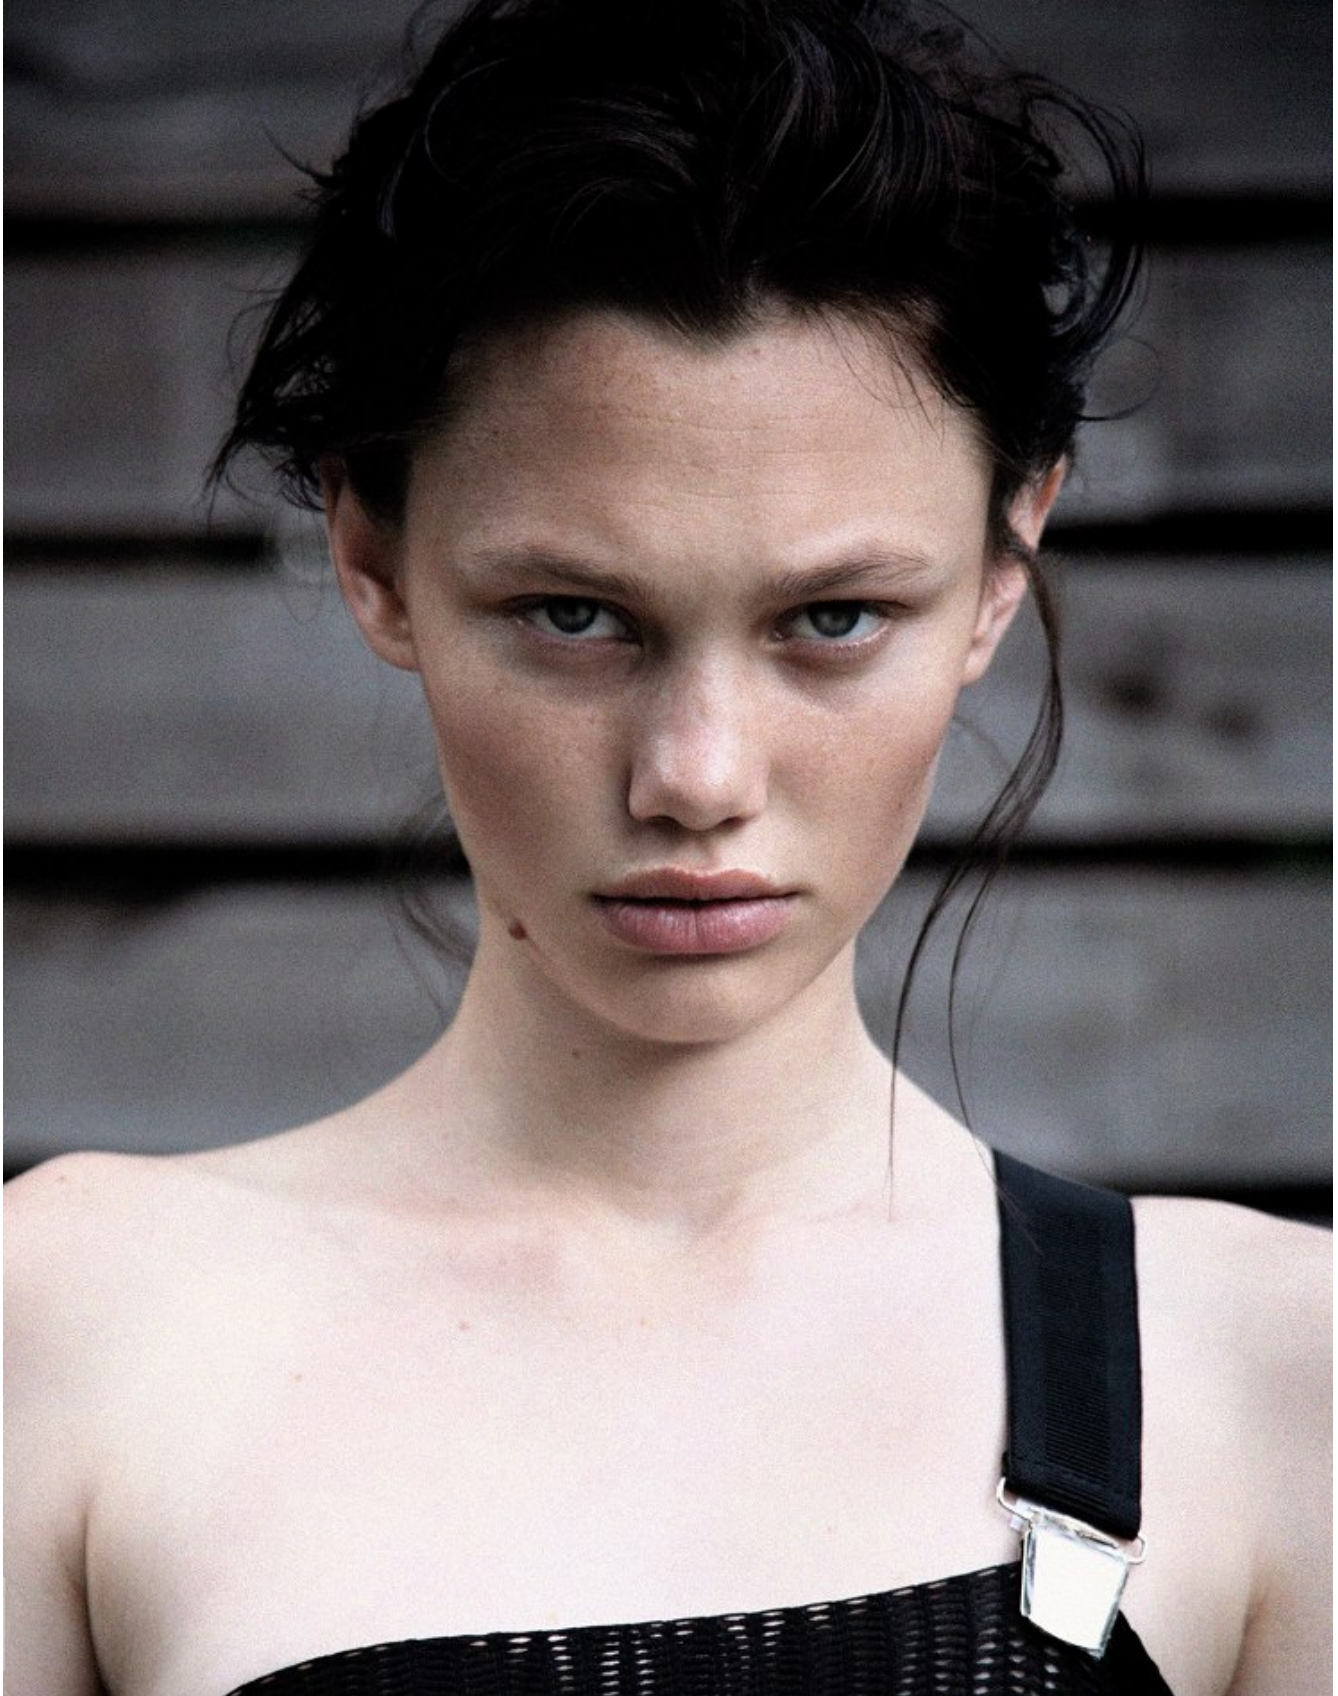

BOSS MODELS

JOHANNESBURG

ROCHELLE PRETORIUS

Height: 171cm Bust: 78cm Waist: 61cm Hips: 93cm Shoe: 5 UK Hair: Dark Brown Eyes: Green

BOSS MODELS

JOHANNESBURG

ROCHELLE PRETORIUS

Height: 171cm Bust: 78cm Waist: 61cm Hips: 93cm Shoe: 5 UK Hair: Dark Brown Eyes: Green

BOSS MODELS

JOHANNESBURG

ROCHELLE PRETORIUS

Height: 171cm Bust: 78cm Waist: 61cm Hips: 93cm Shoe: 5 UK Hair: Dark Brown Eyes: Green

BOSS MODELS

JOHANNESBURG

FASHION /

68.