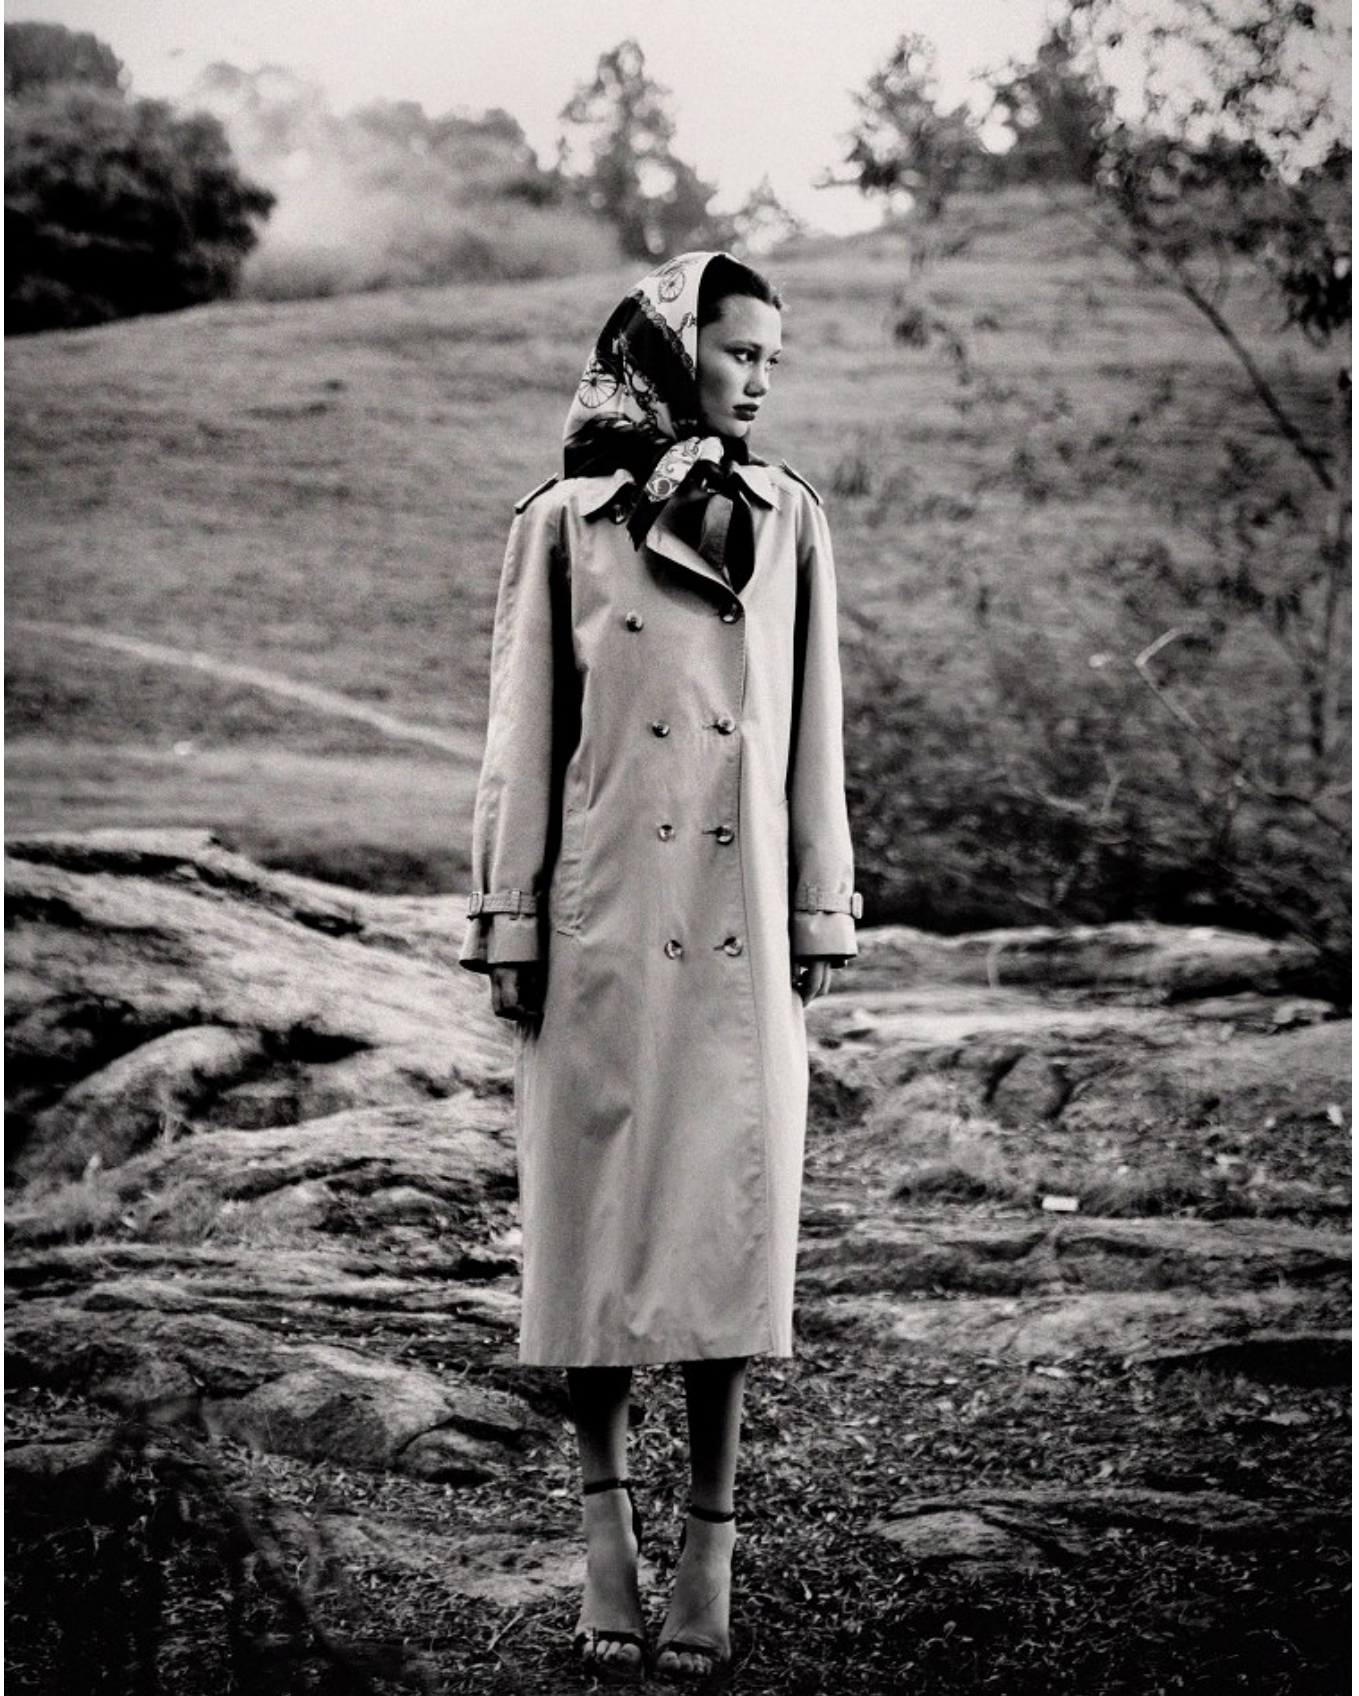

BOSS MODELS

JOHANNESBURG

ROCHELLE PRETORIUS

Height: 171cm Bust: 78cm Waist: 61cm Hips: 93cm Shoe: 5 UK Hair: Dark Brown Eyes: Green