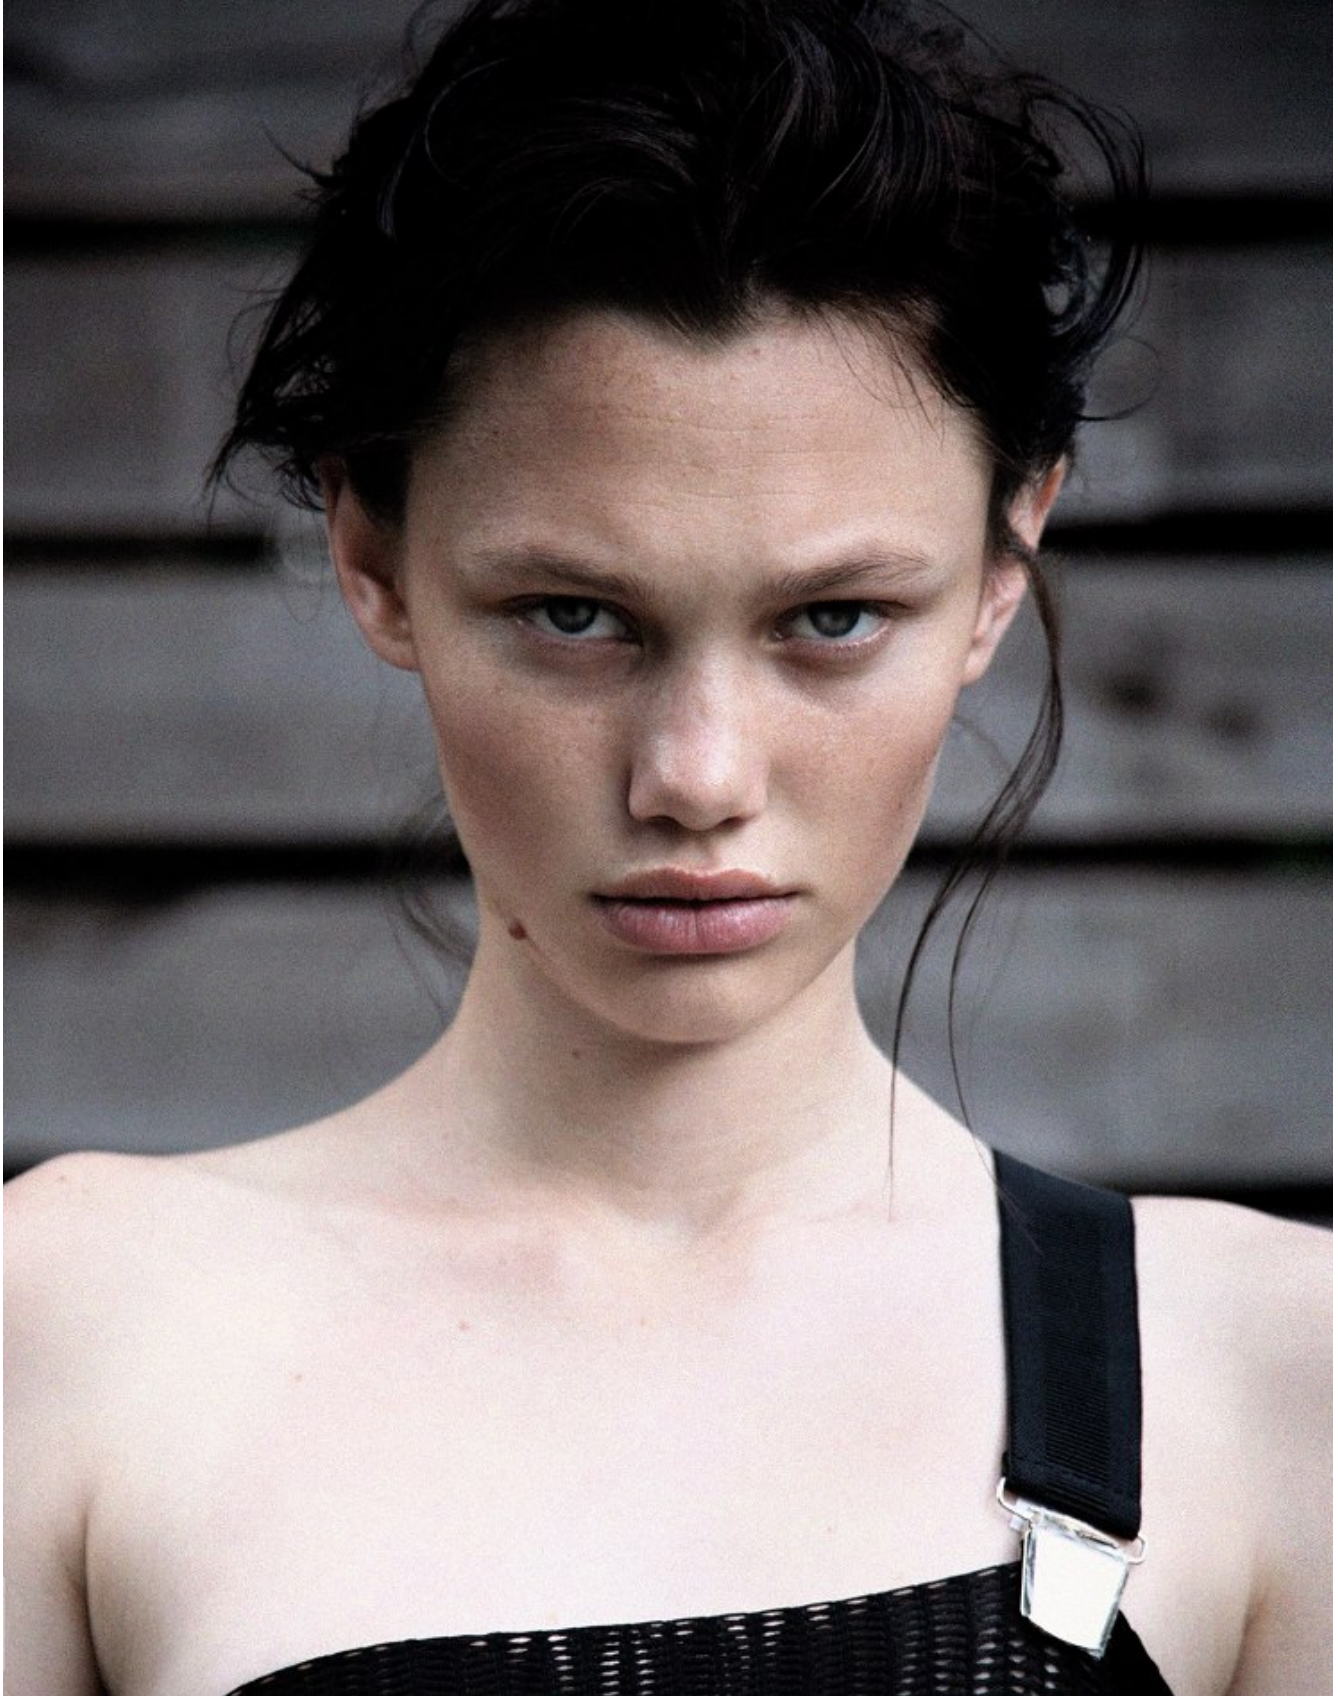

BOSS MODELS

JOHANNESBURG

ROCHELLE PRETORIUS

Height: 173cm Bust: 86cm Waist: 61cm Hips: 94cm Shoe: 5 UK Hair: Dark Brown Eyes: Green

BOSS MODELS

JOHANNESBURG

ROCHELLE PRETORIUS

Height: 173cm Bust: 86cm Waist: 61cm Hips: 94cm Shoe: 5 UK Hair: Dark Brown Eyes: Green