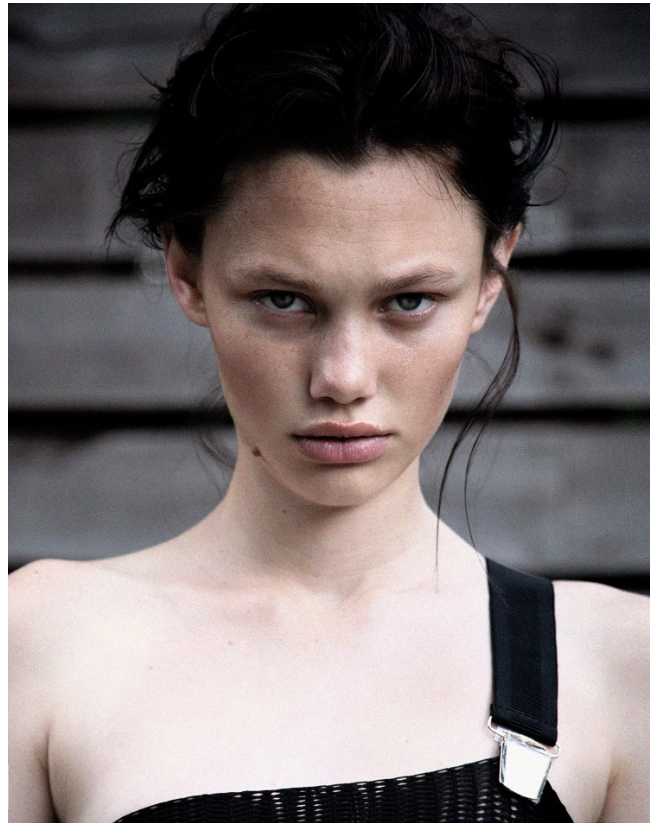

BOSS MODELS

JOHANNESBURG

ROCHELLE PRETORIUS

Height: 173cm Bust: 78cm Waist: 60cm Hips: 92cm Shoe: 5 UK Hair: Dark Brown Eyes: Green

BOSS MODELS

JOHANNESBURG

ROCHELLE PRETORIUS

Height: 173cm Bust: 78cm Waist: 60cm Hips: 92cm Shoe: 5 UK Hair: Dark Brown Eyes: Green