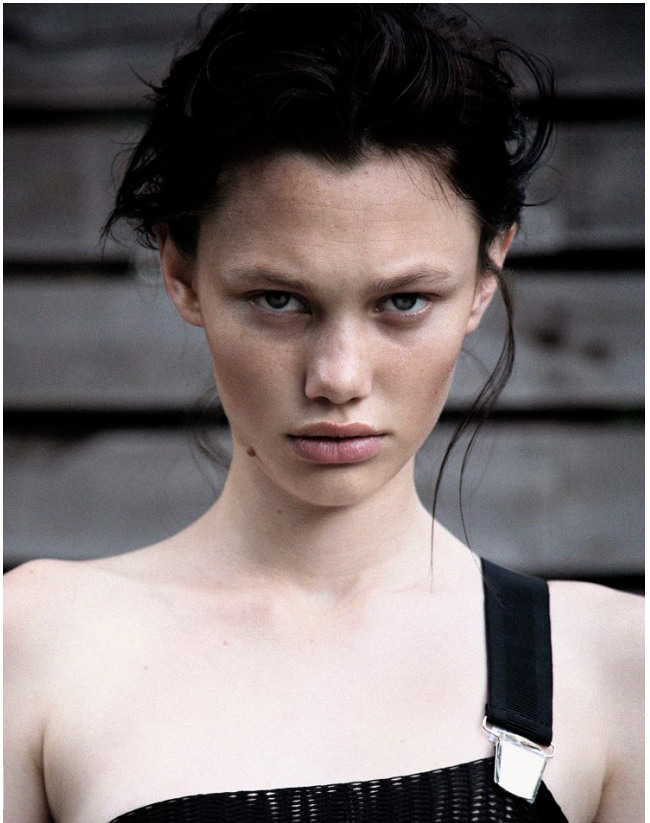

BOSS MODELS

JOHANNESBURG

ROCHELLE PRETORIUS

Height: 173cm Bust: 78cm Waist: 60cm Hips: 92cm Shoe: 5 UK Hair: Dark Brown Eyes: Green

BOSS MODELS

JOHANNESBURG

ROCHELLE PRETORIUS

Height: 173cm Bust: 78cm Waist: 60cm Hips: 92cm Shoe: 5 UK Hair: Dark Brown Eyes: Green