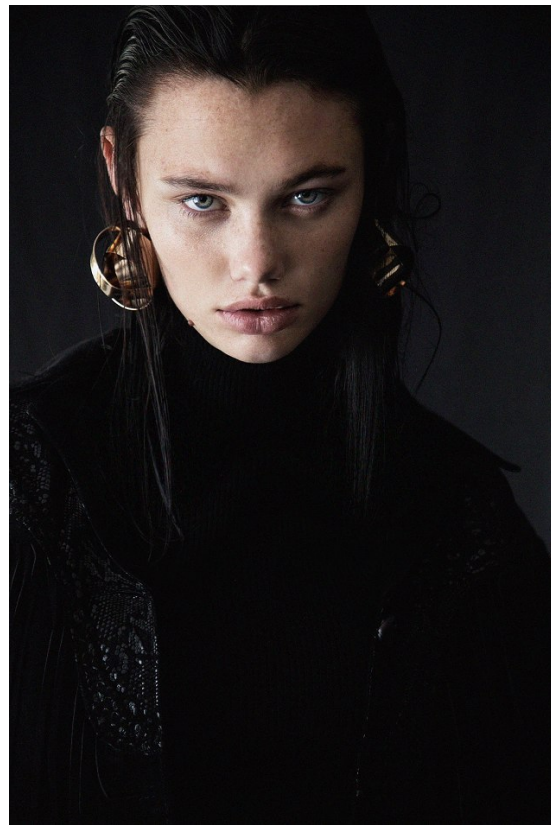

BOSS MODELS

JOHANNESBURG

ROCHELLE PRETORIUS

Height: 171cm Bust: 78cm Waist: 61cm Hips: 93cm Shoe: 5 UK Hair: Dark Brown Eyes: Green