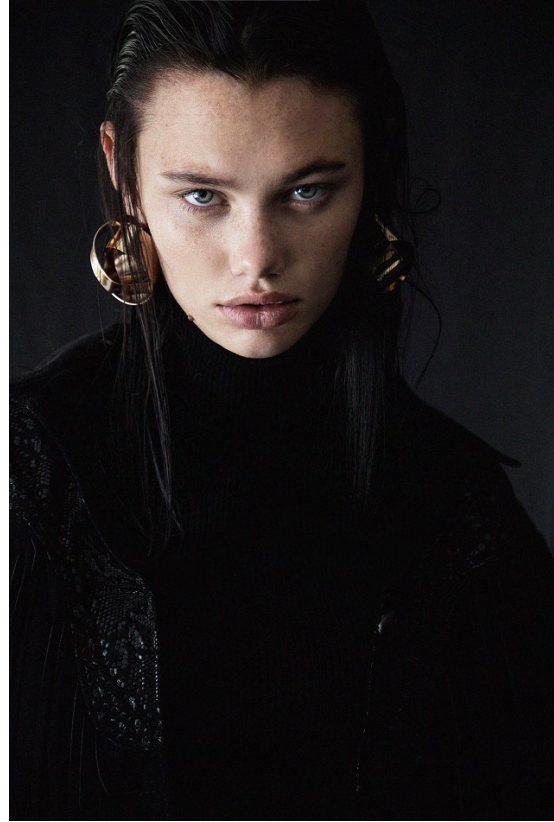

BOSS MODELS

JOHANNESBURG

ROCHELLE PRETORIUS

Height: 171cm Bust: 78cm Waist: 61cm Hips: 93cm Shoe: 5 UK Hair: Dark Brown Eyes: Green