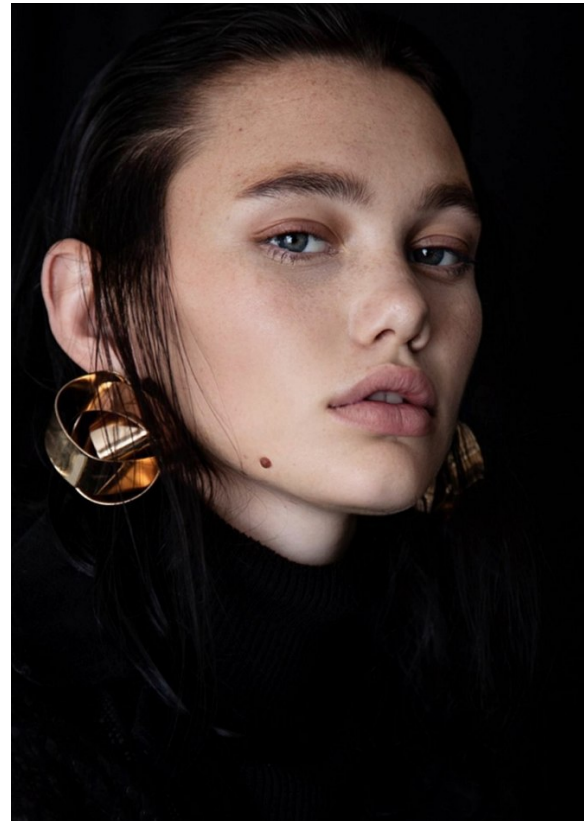

# BOSS MODELS

JOHANNESBURG

ROCHELLE PRETORIUS

Height: 171cm Bust: 78cm Waist: 61cm Hips: 93cm Shoe: 5 UK Hair: Dark Brown Eyes: Green

# BOSS MODELS

JOHANNESBURG

FASHION /

68.

Rochelle /  
Boss

WJL\_2024 / 25

## ROCHELLE PRETORIUS

Height: 171cm Bust: 78cm Waist: 61cm Hips: 93cm Shoe: 5 UK Hair: Dark Brown Eyes: Green