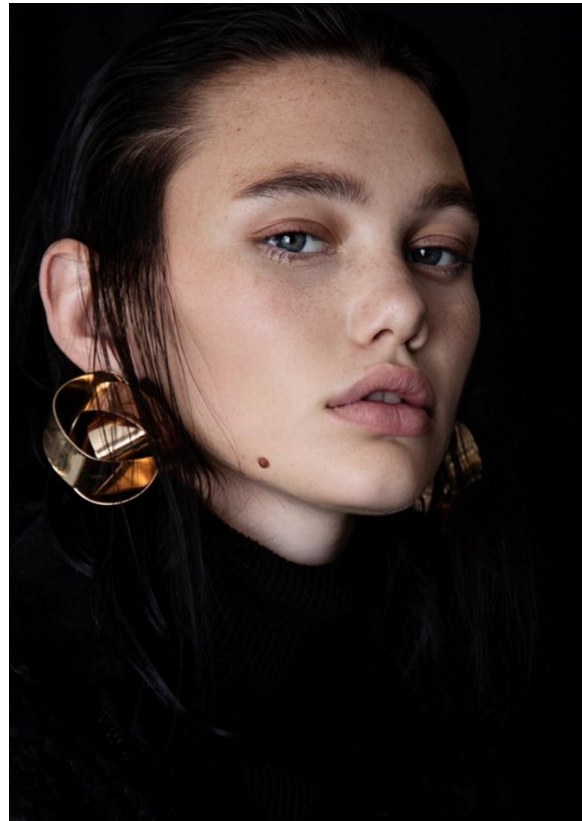

BOSS MODELS

JOHANNESBURG

ROCHELLE PRETORIUS

Height: 171cm Bust: 78cm Waist: 61cm Hips: 93cm Shoe: 5 UK Hair: Dark Brown Eyes: Green

BOSS MODELS

JOHANNESBURG

ROCHELLE PRETORIUS

Height: 171cm Bust: 78cm Waist: 61cm Hips: 93cm Shoe: 5 UK Hair: Dark Brown Eyes: Green

BOSS MODELS

JOHANNESBURG

ROCHELLE PRETORIUS

Height: 171cm Bust: 78cm Waist: 61cm Hips: 93cm Shoe: 5 UK Hair: Dark Brown Eyes: Green