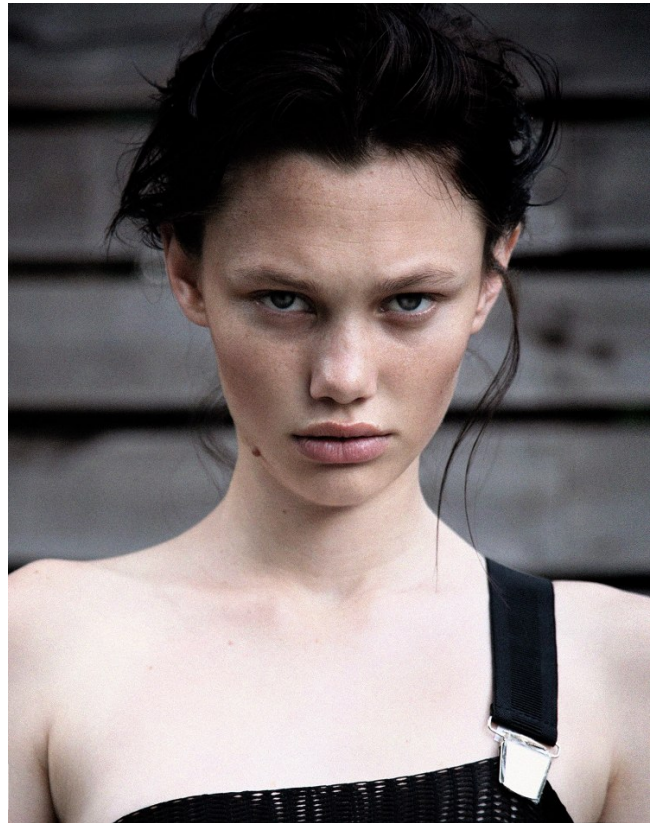

BOSS MODELS

JOHANNESBURG

ROCHELLE PRETORIUS

Height: 171cm Bust: 78cm Waist: 61cm Hips: 93cm Shoe: 5 UK Hair: Dark Brown Eyes: Green

BOSS MODELS

JOHANNESBURG

ROCHELLE PRETORIUS

Height: 171cm Bust: 78cm Waist: 61cm Hips: 93cm Shoe: 5 UK Hair: Dark Brown Eyes: Green