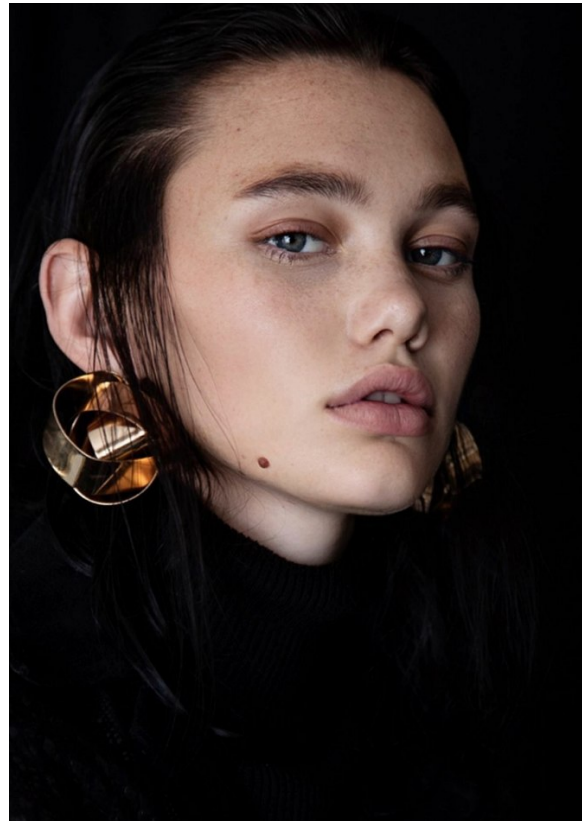

BOSS MODELS

JOHANNESBURG

ROCHELLE PRETORIUS

Height: 173cm Bust: 78cm Waist: 60cm Hips: 92cm Shoe: 5 UK Hair: Dark Brown Eyes: Green

BOSS MODELS

JOHANNESBURG

ROCHELLE PRETORIUS

Height: 173cm Bust: 78cm Waist: 60cm Hips: 92cm Shoe: 5 UK Hair: Dark Brown Eyes: Green

BOSS MODELS

JOHANNESBURG

ROCHELLE PRETORIUS

Height: 173cm Bust: 78cm Waist: 60cm Hips: 92cm Shoe: 5 UK Hair: Dark Brown Eyes: Green