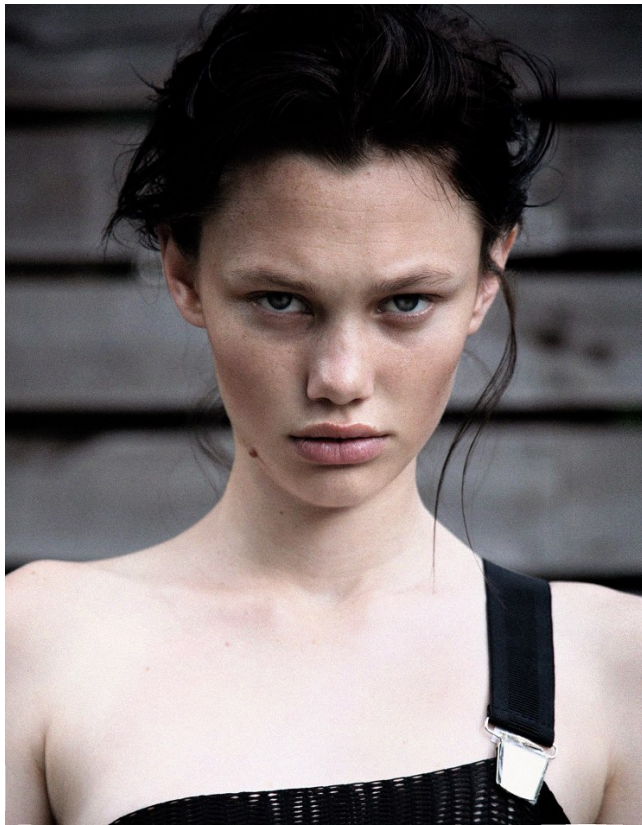

# BOSS MODELS

JOHANNESBURG

ROCHELLE PRETORIUS

Height: 171cm Bust: 78cm Waist: 61cm Hips: 93cm Shoe: 5 UK Hair: Dark Brown Eyes: Green

# BOSS MODELS

JOHANNESBURG

FASHION /

68.

Rochelle /  
Boss

WJL\_2024 / 25

## ROCHELLE PRETORIUS

Height: 171cm Bust: 78cm Waist: 61cm Hips: 93cm Shoe: 5 UK Hair: Dark Brown Eyes: Green