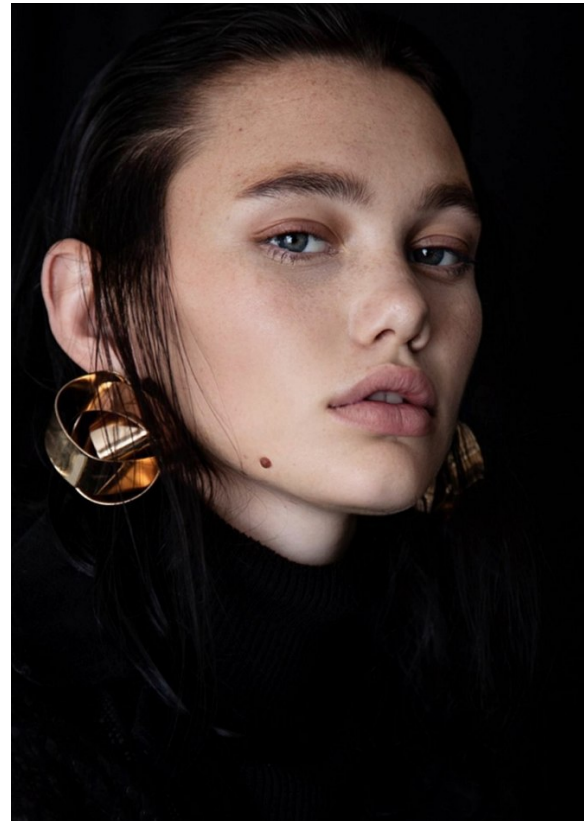

BOSS MODELS

JOHANNESBURG

ROCHELLE PRETORIUS

Height: 173cm Bust: 78cm Waist: 60cm Hips: 92cm Shoe: 5 UK Hair: Dark Brown Eyes: Green

BOSS MODELS

JOHANNESBURG

ROCHELLE PRETORIUS

Height: 173cm Bust: 78cm Waist: 60cm Hips: 92cm Shoe: 5 UK Hair: Dark Brown Eyes: Green

BOSS MODELS

JOHANNESBURG

ROCHELLE PRETORIUS

Height: 173cm Bust: 78cm Waist: 60cm Hips: 92cm Shoe: 5 UK Hair: Dark Brown Eyes: Green