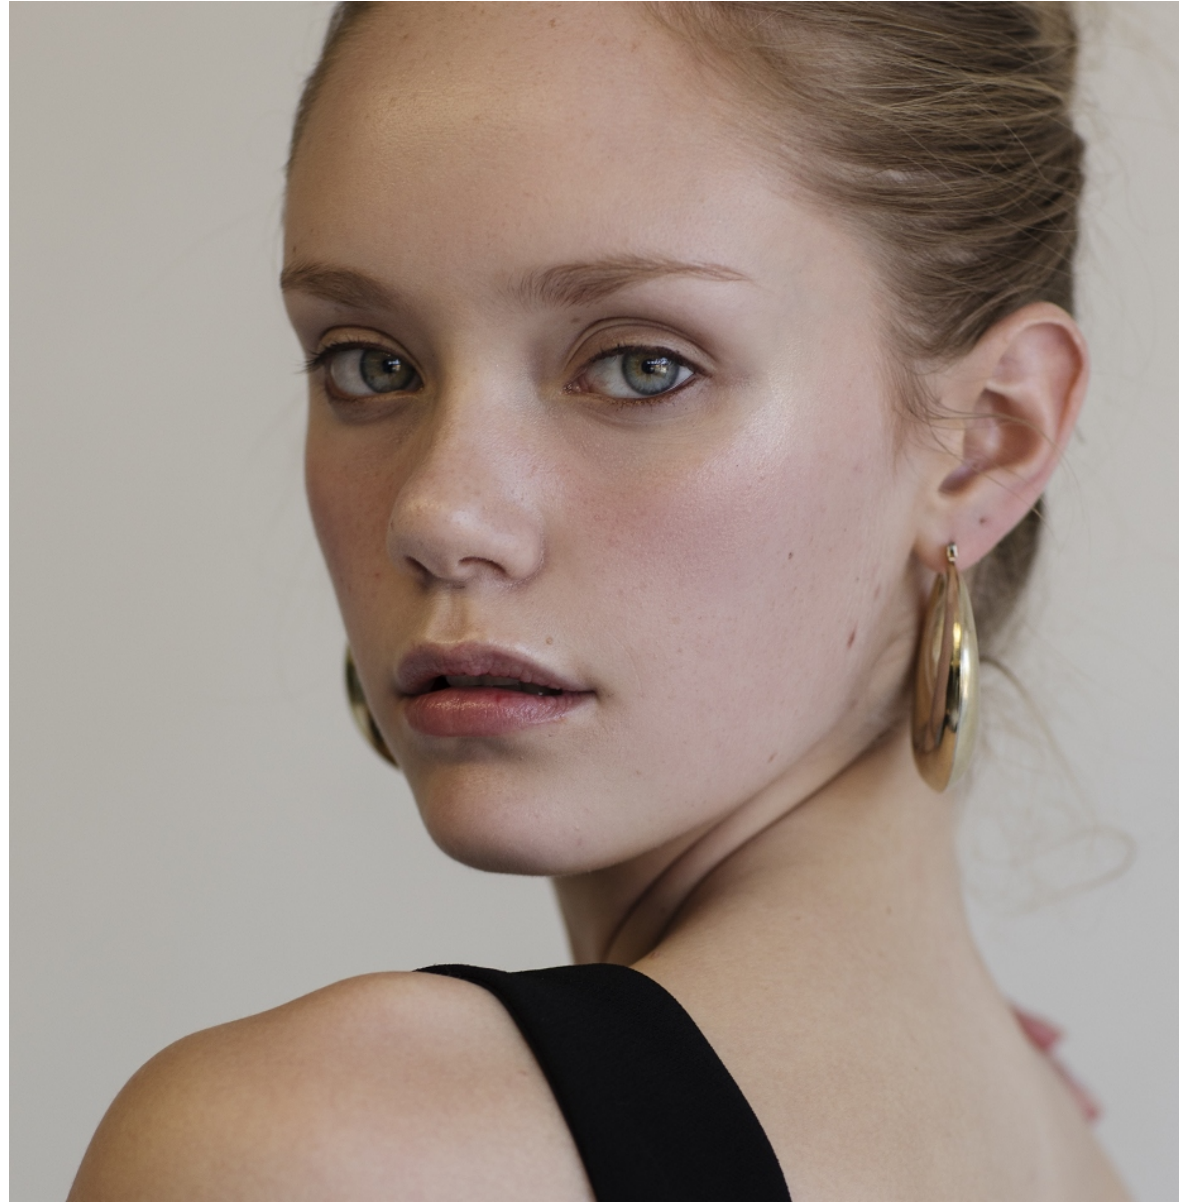

CAITLIN VAN ASWEGEN

BOSS MODELS

JOHANNESBURG

Height: 173cm Waist: 62cm Hips: 93cm Shoe: 7 UK Hair: Blonde Eyes: Green