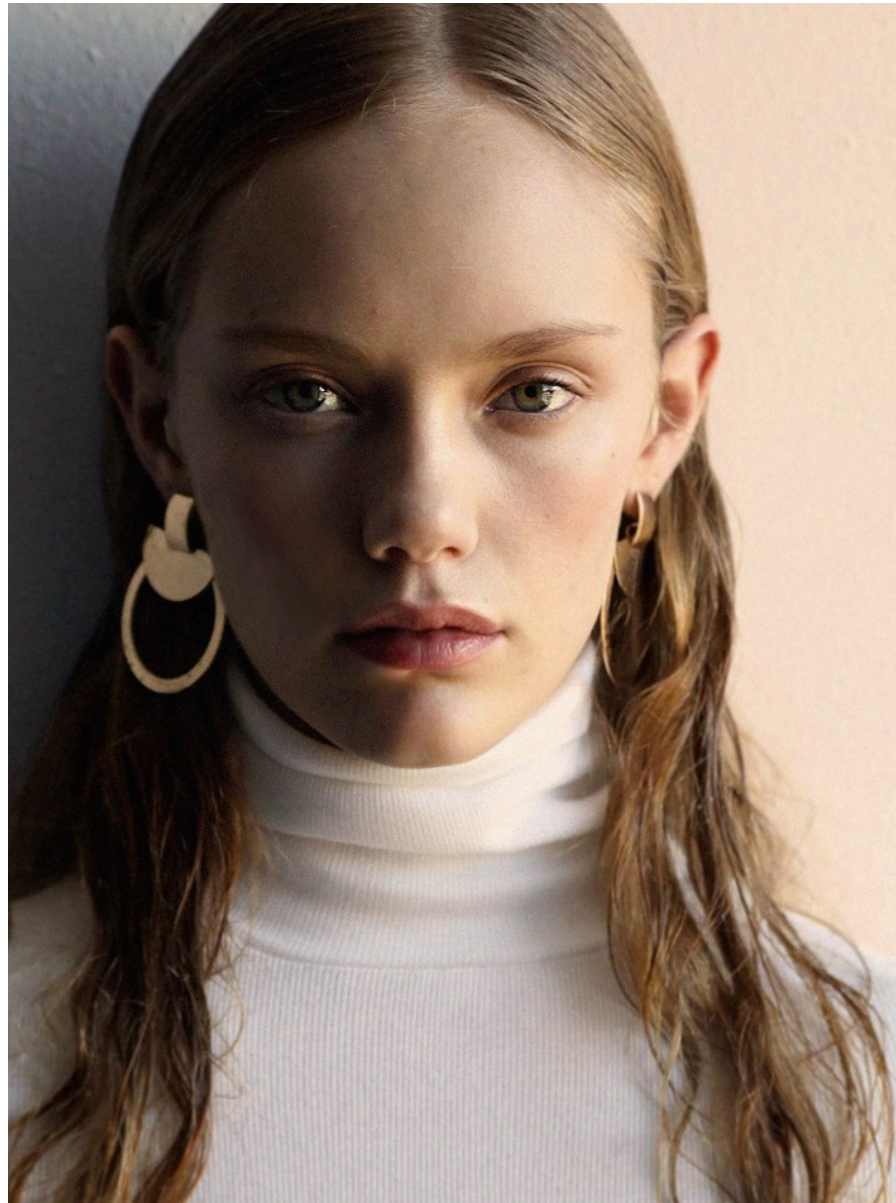

BOSS MODELS

JOHANNESBURG

CAITLIN VAN ASWEGEN

Height: 173cm Waist: 62cm Hips: 93cm Shoe: 7 UK Hair: Blonde Eyes: Green

BOSS MODELS

JOHANNESBURG

CAITLIN VAN ASWEGEN

Height: 173cm Waist: 62cm Hips: 93cm Shoe: 7 UK Hair: Blonde Eyes: Green