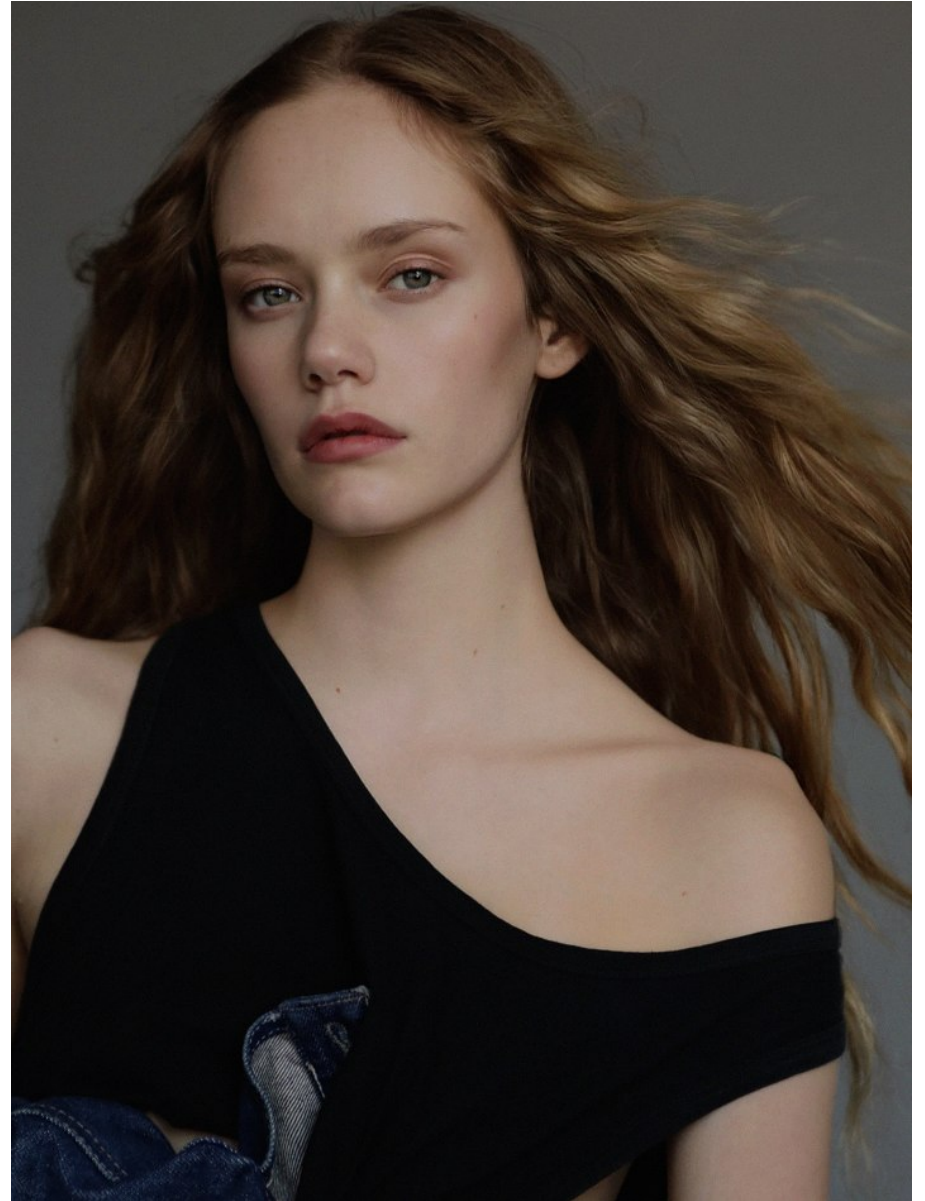

BOSS MODELS

JOHANNESBURG

CAITLIN VAN ASWEGEN

Height: 173cm Waist: 62cm Hips: 93cm Shoe: 7 UK Hair: Blonde Eyes: Green

BOSS MODELS

JOHANNESBURG

CAITLIN VAN ASWEGEN

Height: 173cm Waist: 62cm Hips: 93cm Shoe: 7 UK Hair: Blonde Eyes: Green