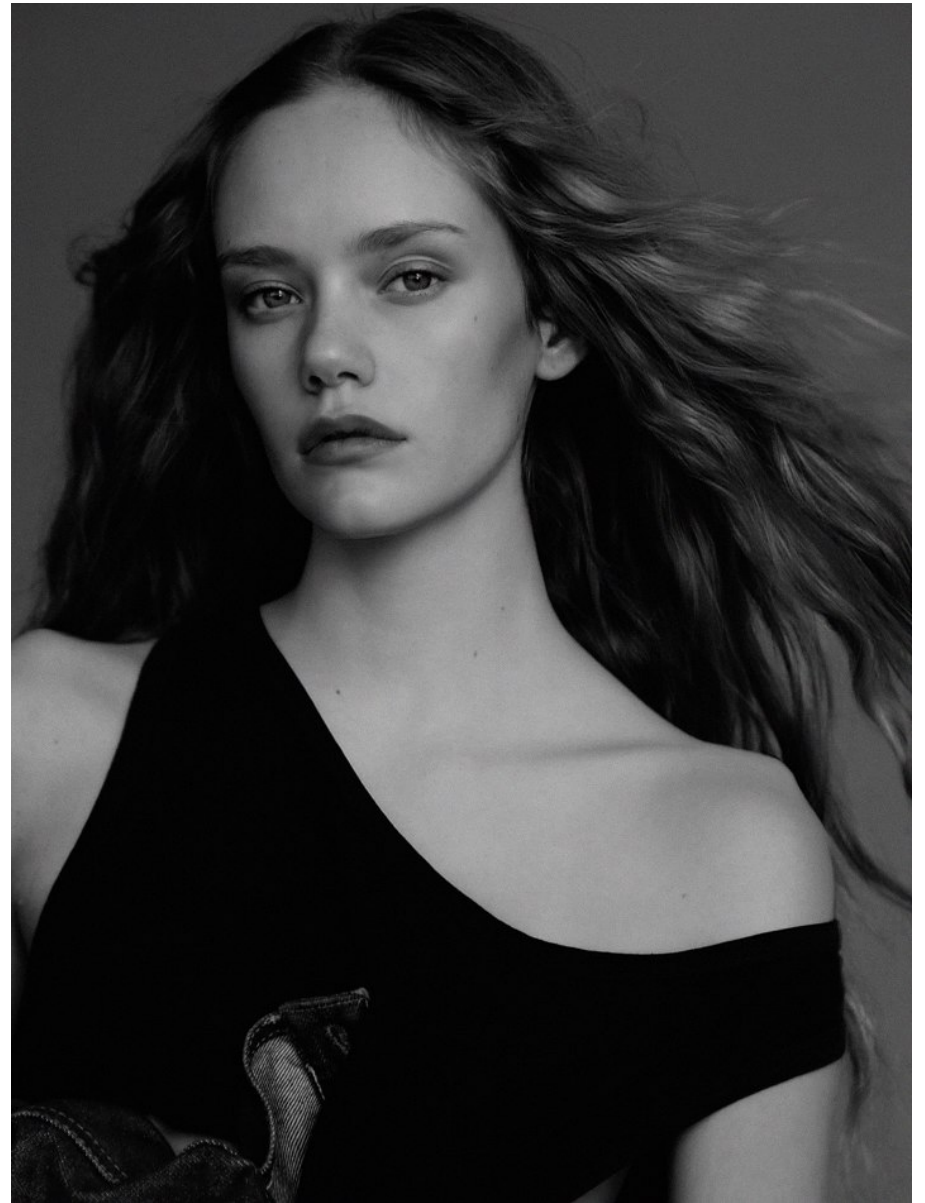

BOSS MODELS

JOHANNESBURG

CAITLIN VAN ASWEGEN

Height: 173cm Waist: 62cm Hips: 93cm Shoe: 7 UK Hair: Blonde Eyes: Green