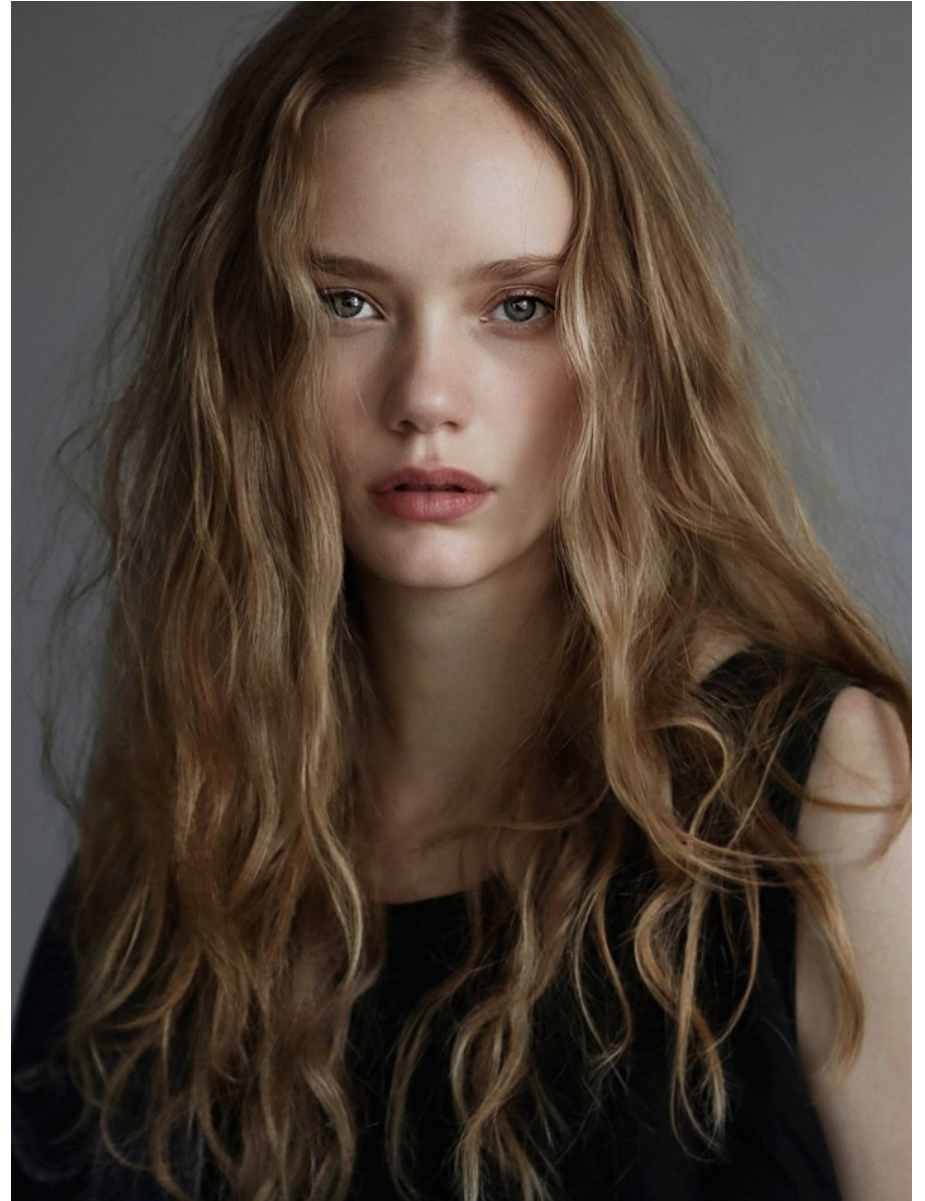

BOSS MODELS

JOHANNESBURG

CAITLIN VAN ASWEGEN

Height: 173cm Waist: 62cm Hips: 93cm Shoe: 7 UK Hair: Blonde Eyes: Green

BOSS MODELS

JOHANNESBURG

CAITLIN VAN ASWEGEN

Height: 173cm Waist: 62cm Hips: 93cm Shoe: 7 UK Hair: Blonde Eyes: Green