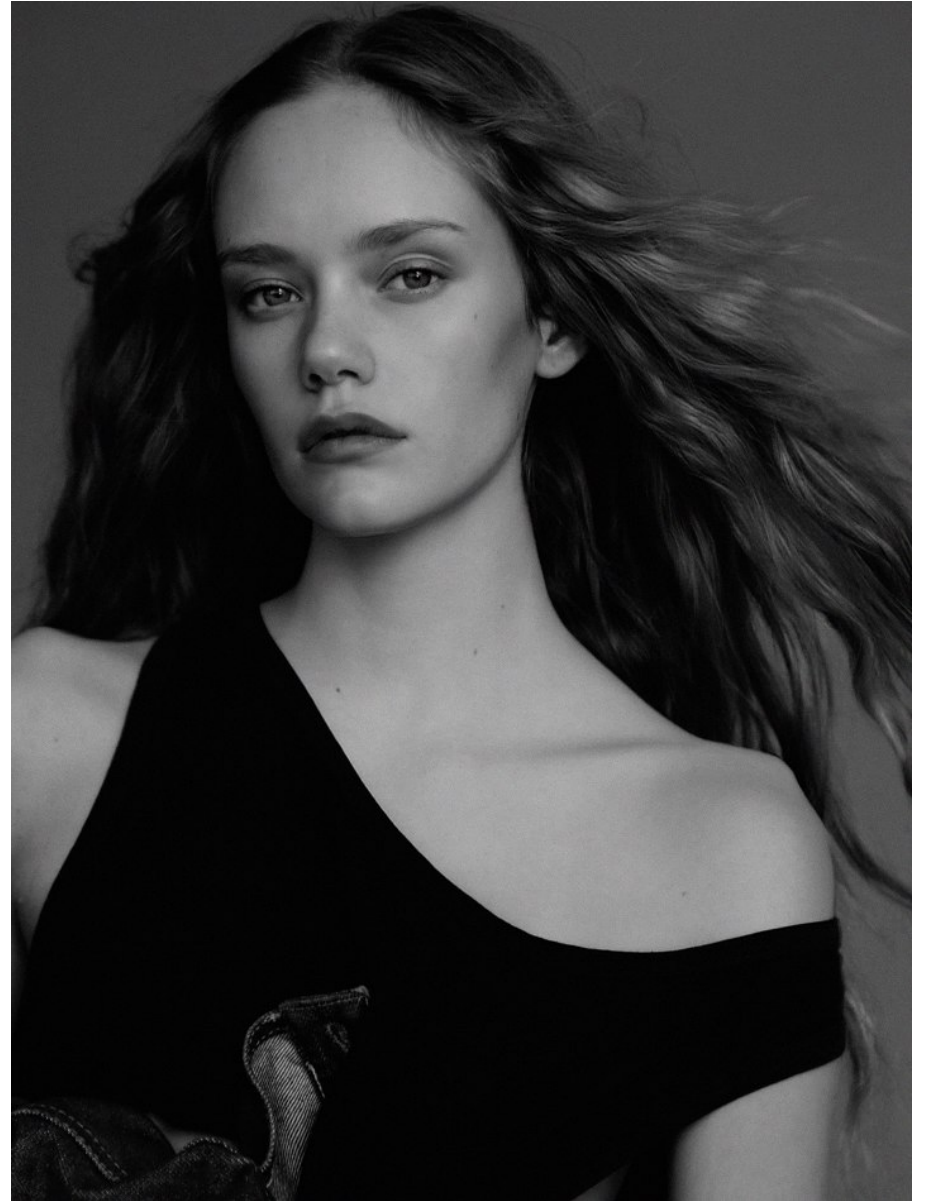

BOSS MODELS

JOHANNESBURG

CAITLIN VAN ASWEGEN

Height: 173cm Waist: 62cm Hips: 93cm Shoe: 7 UK Hair: Blonde Eyes: Green