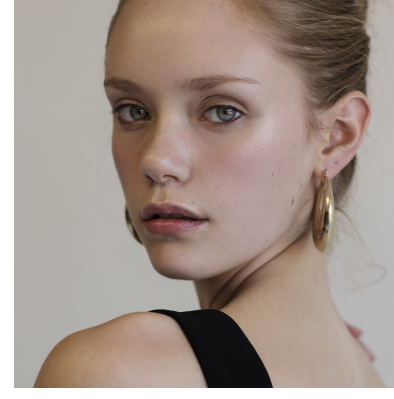

# BOSS MODELS

JOHANNESBURG

## CAITLIN VAN ASWEGEN

Height: 173cm Waist: 62cm Hips: 93cm Shoe: 7 UK Hair: Blonde Eyes: Green

# BOSS MODELS

JOHANNESBURG

CAITLIN VAN ASWEGEN

Height: 173cm Waist: 62cm Hips: 93cm Shoe: 7 UK Hair: Blonde Eyes: Green