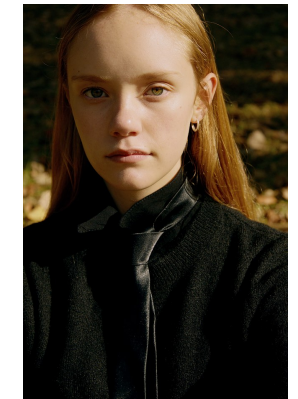

BOSS MODELS

JOHANNESBURG

CAITLIN VAN ASWEGEN

Height: 173cm Waist: 62cm Hips: 93cm Shoe: 7 UK Hair: Blonde Eyes: Green

BOSS MODELS

JOHANNESBURG

CAITLIN VAN ASWEGEN

Height: 173cm Waist: 62cm Hips: 93cm Shoe: 7 UK Hair: Blonde Eyes: Green

BOSS MODELS

JOHANNESBURG

CAITLIN VAN ASWEGEN

Height: 173cm Waist: 62cm Hips: 93cm Shoe: 7 UK Hair: Blonde Eyes: Green