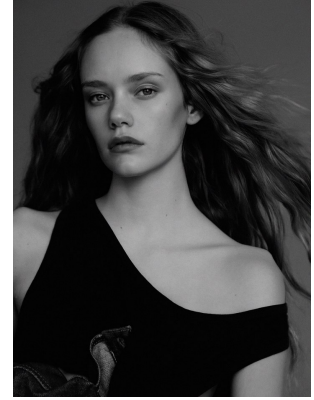

# BOSS MODELS

JOHANNESBURG

## CAITLIN VAN ASWEGEN

Height: 173cm Waist: 62cm Hips: 93cm Shoe: 7 UK Hair: Blonde Eyes: Green

# BOSS MODELS

JOHANNESBURG

CAITLIN VAN ASWEGEN

Height: 173cm Waist: 62cm Hips: 93cm Shoe: 7 UK Hair: Blonde Eyes: Green