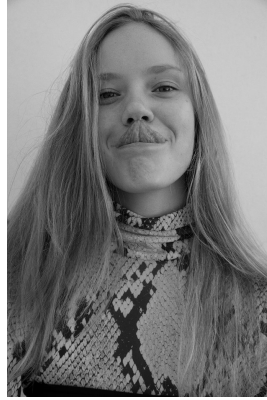

# BOSS MODELS

JOHANNESBURG

## CAITLIN VAN ASWEGEN

Height: 173cm Waist: 62cm Hips: 93cm Shoe: 7 UK Hair: Blonde Eyes: Green

# BOSS MODELS

JOHANNESBURG

CAITLIN VAN ASWEGEN

Height: 173cm Waist: 62cm Hips: 93cm Shoe: 7 UK Hair: Blonde Eyes: Green