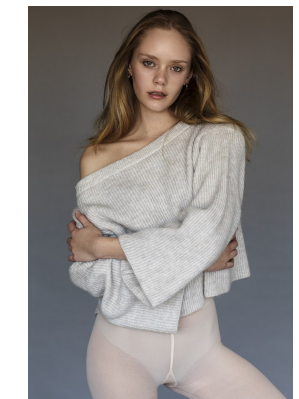

BOSS MODELS

JOHANNESBURG

CAITLIN VAN ASWEGEN

Height: 173cm Waist: 62cm Hips: 93cm Shoe: 7 UK Hair: Blonde Eyes: Green

BOSS MODELS

JOHANNESBURG

CAITLIN VAN ASWEGEN

Height: 173cm Waist: 62cm Hips: 93cm Shoe: 7 UK Hair: Blonde Eyes: Green

BOSS MODELS

JOHANNESBURG

CAITLIN VAN ASWEGEN

Height: 173cm Waist: 62cm Hips: 93cm Shoe: 7 UK Hair: Blonde Eyes: Green