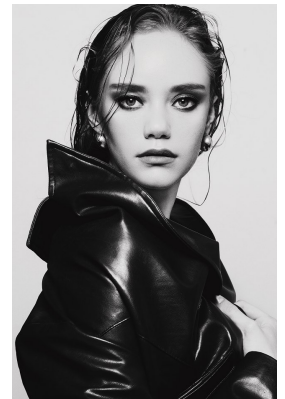

# BOSS MODELS

JOHANNESBURG

## CAITLIN VAN ASWEGEN

Height: 173cm Waist: 62cm Hips: 93cm Shoe: 7 UK Hair: Blonde Eyes: Green

# BOSS MODELS

JOHANNESBURG

CAITLIN VAN ASWEGEN

Height: 173cm Waist: 62cm Hips: 93cm Shoe: 7 UK Hair: Blonde Eyes: Green