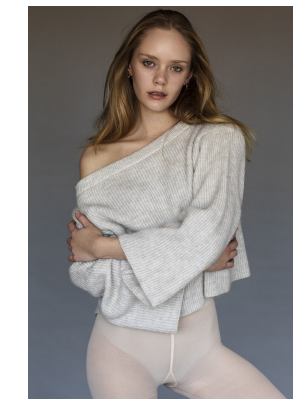

# BOSS MODELS

JOHANNESBURG

## CAITLIN VAN ASWEGEN

Height: 173cm Waist: 62cm Hips: 93cm Shoe: 7 UK Hair: Blonde Eyes: Green

# BOSS MODELS

JOHANNESBURG

CAITLIN VAN ASWEGEN

Height: 173cm Waist: 62cm Hips: 93cm Shoe: 7 UK Hair: Blonde Eyes: Green