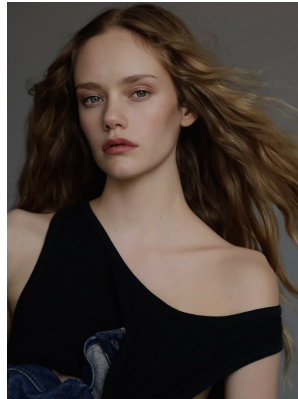

BOSS MODELS

JOHANNESBURG

CAITLIN VAN ASWEGEN

Height: 173cm Waist: 62cm Hips: 93cm Shoe: 7 UK Hair: Blonde Eyes: Green

BOSS MODELS

JOHANNESBURG

CAITLIN VAN ASWEGEN

Height: 173cm Waist: 62cm Hips: 93cm Shoe: 7 UK Hair: Blonde Eyes: Green

BOSS MODELS

JOHANNESBURG

CAITLIN VAN ASWEGEN

Height: 173cm Waist: 62cm Hips: 93cm Shoe: 7 UK Hair: Blonde Eyes: Green