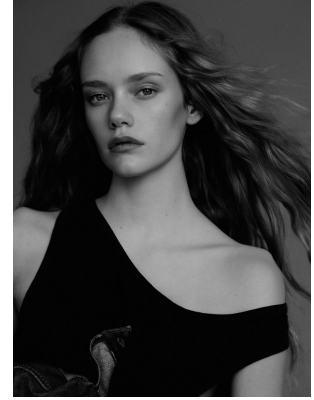

BOSS MODELS

JOHANNESBURG

CAITLIN VAN ASWEGEN

Height: 173cm Waist: 62cm Hips: 93cm Shoe: 7 UK Hair: Blonde Eyes: Green

BOSS MODELS

JOHANNESBURG

CAITLIN VAN ASWEGEN

Height: 173cm Waist: 62cm Hips: 93cm Shoe: 7 UK Hair: Blonde Eyes: Green

BOSS MODELS

JOHANNESBURG

CAITLIN VAN ASWEGEN

Height: 173cm Waist: 62cm Hips: 93cm Shoe: 7 UK Hair: Blonde Eyes: Green