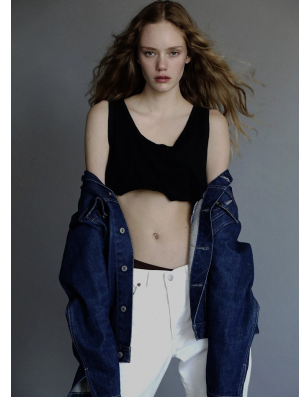

# BOSS MODELS

JOHANNESBURG

## CAITLIN VAN ASWEGEN

Height: 173cm Waist: 62cm Hips: 93cm Shoe: 7 UK Hair: Blonde Eyes: Green

# BOSS MODELS

JOHANNESBURG

CAITLIN VAN ASWEGEN

Height: 173cm Waist: 62cm Hips: 93cm Shoe: 7 UK Hair: Blonde Eyes: Green