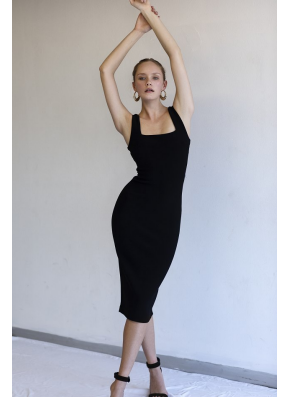

# BOSS MODELS

JOHANNESBURG

## CAITLIN VAN ASWEGEN

Height: 173cm Waist: 62cm Hips: 93cm Shoe: 7 UK Hair: Blonde Eyes: Green

# BOSS MODELS

JOHANNESBURG

CAITLIN VAN ASWEGEN

Height: 173cm Waist: 62cm Hips: 93cm Shoe: 7 UK Hair: Blonde Eyes: Green