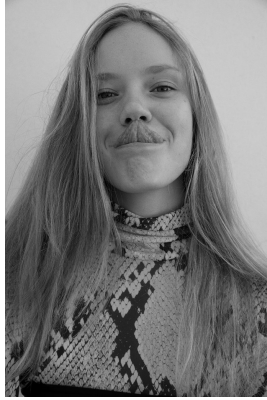

BOSS MODELS

JOHANNESBURG

CAITLIN VAN ASWEGEN

Height: 173cm Waist: 62cm Hips: 93cm Shoe: 7 UK Hair: Blonde Eyes: Green

BOSS MODELS

JOHANNESBURG

CAITLIN VAN ASWEGEN

Height: 173cm Waist: 62cm Hips: 93cm Shoe: 7 UK Hair: Blonde Eyes: Green

BOSS MODELS

JOHANNESBURG

CAITLIN VAN ASWEGEN

Height: 173cm Waist: 62cm Hips: 93cm Shoe: 7 UK Hair: Blonde Eyes: Green