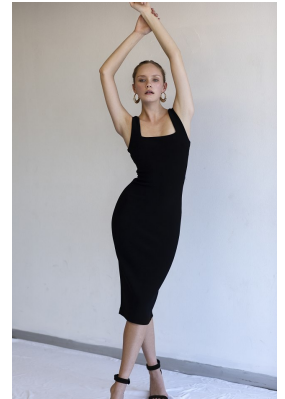

BOSS MODELS

JOHANNESBURG

CAITLIN VAN ASWEGEN

Height: 173cm Waist: 62cm Hips: 93cm Shoe: 7 UK Hair: Blonde Eyes: Green

BOSS MODELS

JOHANNESBURG

CAITLIN VAN ASWEGEN

Height: 173cm Waist: 62cm Hips: 93cm Shoe: 7 UK Hair: Blonde Eyes: Green

BOSS MODELS

JOHANNESBURG

CAITLIN VAN ASWEGEN

Height: 173cm Waist: 62cm Hips: 93cm Shoe: 7 UK Hair: Blonde Eyes: Green