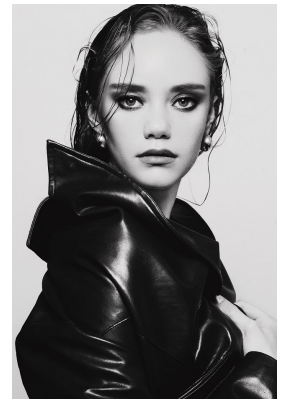

BOSS MODELS

JOHANNESBURG

CAITLIN VAN ASWEGEN

Height: 173cm Waist: 62cm Hips: 93cm Shoe: 7 UK Hair: Blonde Eyes: Green

BOSS MODELS

JOHANNESBURG

CAITLIN VAN ASWEGEN

Height: 173cm Waist: 62cm Hips: 93cm Shoe: 7 UK Hair: Blonde Eyes: Green

BOSS MODELS

JOHANNESBURG

CAITLIN VAN ASWEGEN

Height: 173cm Waist: 62cm Hips: 93cm Shoe: 7 UK Hair: Blonde Eyes: Green