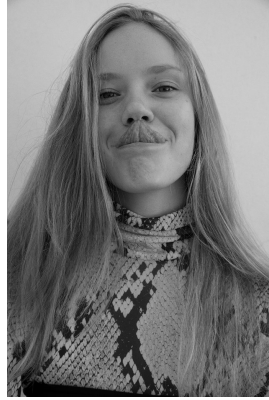

BOSS MODELS

JOHANNESBURG

CAITLIN VAN ASWEGEN

Height: 173cm Waist: 62cm Hips: 93cm Shoe: 7 UK Hair: Blonde Eyes: Green

BOSS MODELS

JOHANNESBURG

CAITLIN VAN ASWEGEN

Height: 173cm Waist: 62cm Hips: 93cm Shoe: 7 UK Hair: Blonde Eyes: Green

BOSS MODELS

JOHANNESBURG

CAITLIN VAN ASWEGEN

Height: 173cm Waist: 62cm Hips: 93cm Shoe: 7 UK Hair: Blonde Eyes: Green