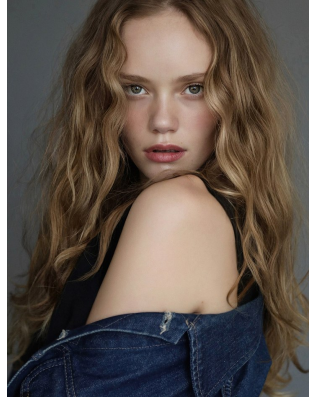

BOSS MODELS

JOHANNESBURG

CAITLIN VAN ASWEGEN

Height: 173cm Waist: 62cm Hips: 93cm Shoe: 7 UK Hair: Blonde Eyes: Green

BOSS MODELS

JOHANNESBURG

CAITLIN VAN ASWEGEN

Height: 173cm Waist: 62cm Hips: 93cm Shoe: 7 UK Hair: Blonde Eyes: Green

BOSS MODELS

JOHANNESBURG

CAITLIN VAN ASWEGEN

Height: 173cm Waist: 62cm Hips: 93cm Shoe: 7 UK Hair: Blonde Eyes: Green