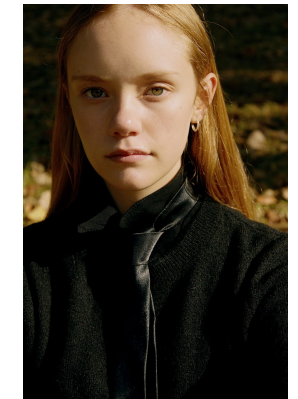

# BOSS MODELS

JOHANNESBURG

## CAITLIN VAN ASWEGEN

Height: 173cm Waist: 62cm Hips: 93cm Shoe: 7 UK Hair: Blonde Eyes: Green

# BOSS MODELS

JOHANNESBURG

CAITLIN VAN ASWEGEN

Height: 173cm Waist: 62cm Hips: 93cm Shoe: 7 UK Hair: Blonde Eyes: Green