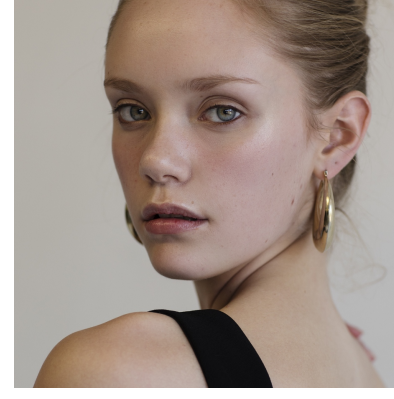

BOSS MODELS

JOHANNESBURG

CAITLIN VAN ASWEGEN

Height: 173cm Waist: 62cm Hips: 93cm Shoe: 7 UK Hair: Blonde Eyes: Green

BOSS MODELS

JOHANNESBURG

CAITLIN VAN ASWEGEN

Height: 173cm Waist: 62cm Hips: 93cm Shoe: 7 UK Hair: Blonde Eyes: Green

BOSS MODELS

JOHANNESBURG

CAITLIN VAN ASWEGEN

Height: 173cm Waist: 62cm Hips: 93cm Shoe: 7 UK Hair: Blonde Eyes: Green