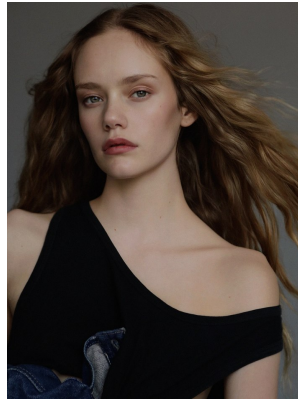

# BOSS MODELS

JOHANNESBURG

## CAITLIN VAN ASWEGEN

Height: 173cm Waist: 62cm Hips: 93cm Shoe: 7 UK Hair: Blonde Eyes: Green

# BOSS MODELS

JOHANNESBURG

CAITLIN VAN ASWEGEN

Height: 173cm Waist: 62cm Hips: 93cm Shoe: 7 UK Hair: Blonde Eyes: Green