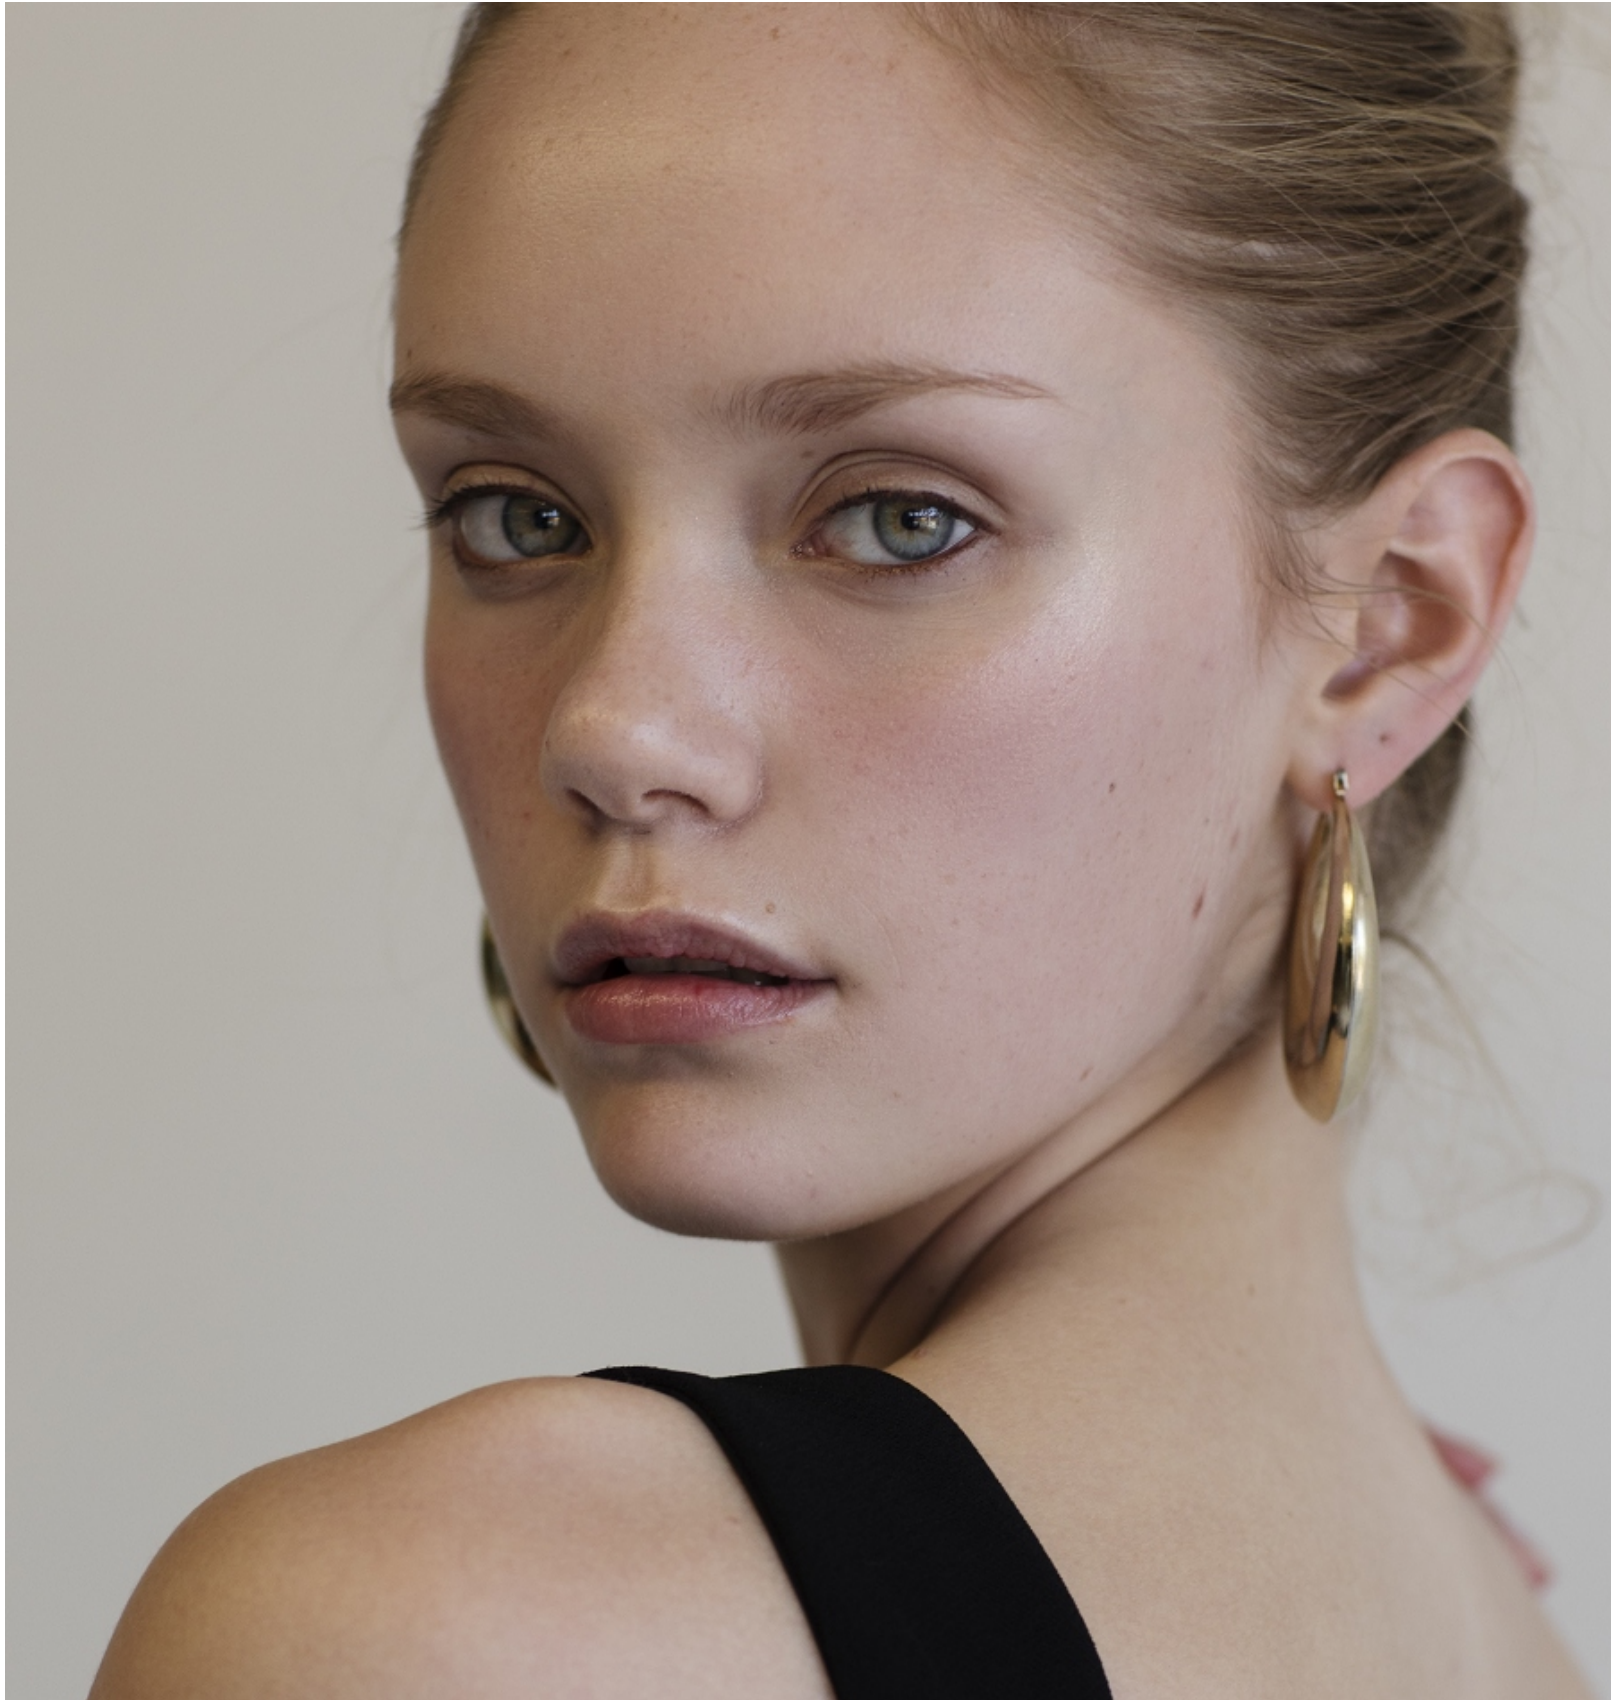

BOSS MODELS

JOHANNESBURG

CAITLIN VAN ASWEGEN

Height: 173cm Waist: 62cm Hips: 93cm Shoe: 7 UK Hair: Blonde Eyes: Green

BOSS MODELS

JOHANNESBURG

CAITLIN VAN ASWEGEN

Height: 173cm Waist: 62cm Hips: 93cm Shoe: 7 UK Hair: Blonde Eyes: Green