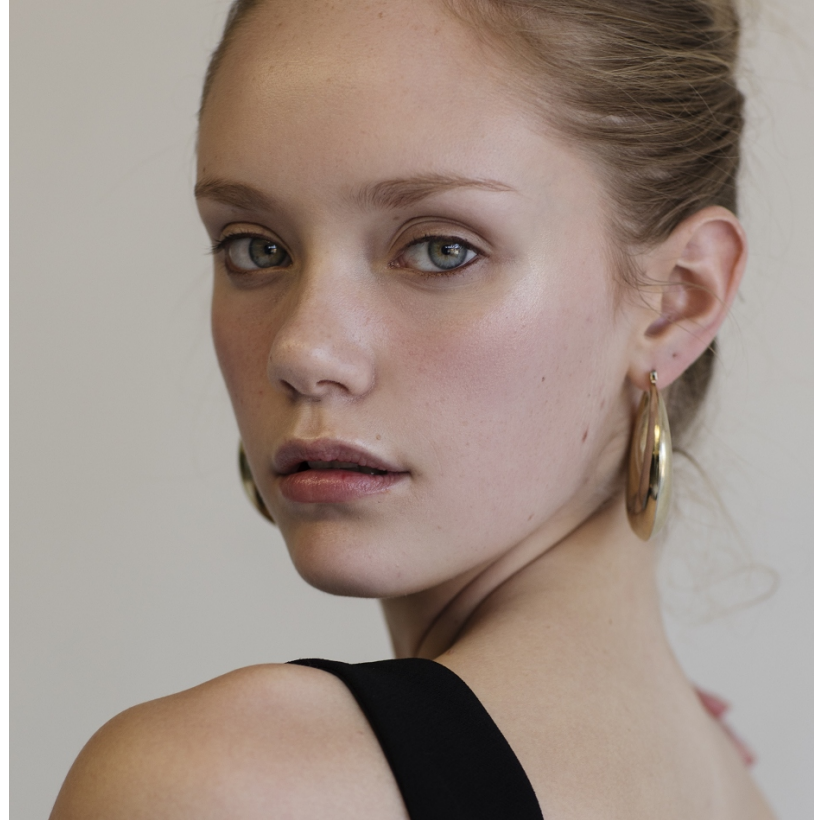

CAITLIN VAN ASWEGEN

BOSS MODELS

JOHANNESBURG

Height: 173cm Waist: 62cm Hips: 93cm Shoe: 7 UK Hair: Blonde Eyes: Green