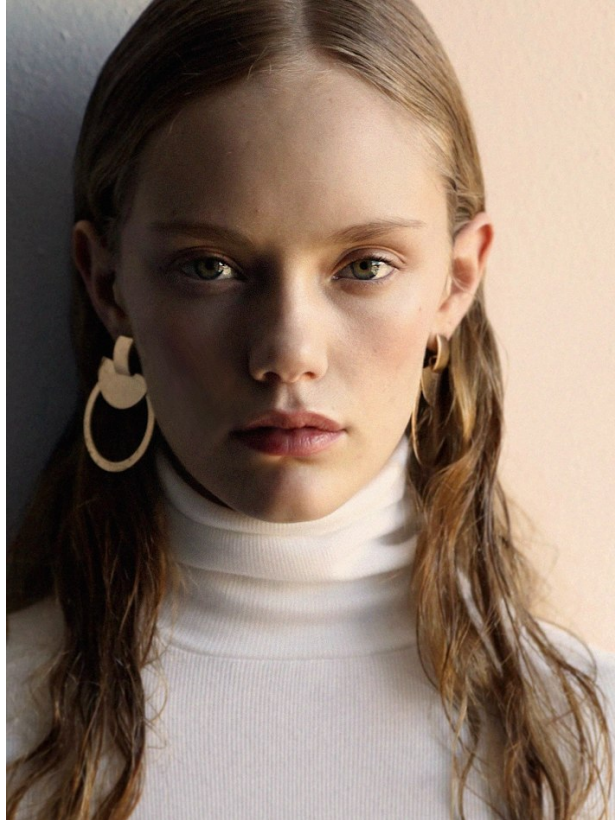

BOSS MODELS

JOHANNESBURG

CAITLIN VAN ASWEGEN

Height: 173cm Waist: 62cm Hips: 93cm Shoe: 7 UK Hair: Blonde Eyes: Green

BOSS MODELS

JOHANNESBURG

CAITLIN VAN ASWEGEN

Height: 173cm Waist: 62cm Hips: 93cm Shoe: 7 UK Hair: Blonde Eyes: Green