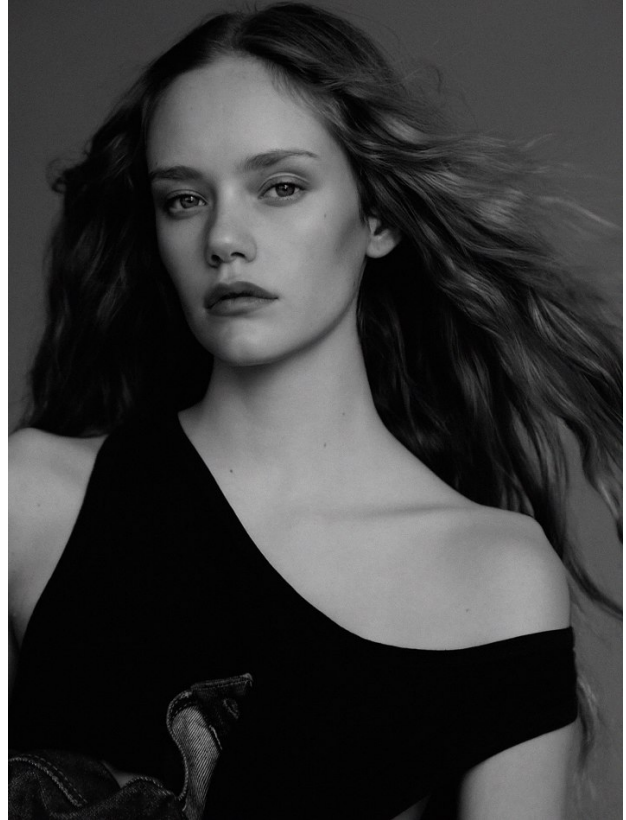

BOSS MODELS

JOHANNESBURG

CAITLIN VAN ASWEGEN

Height: 173cm Waist: 62cm Hips: 93cm Shoe: 7 UK Hair: Blonde Eyes: Green

BOSS MODELS

JOHANNESBURG

CAITLIN VAN ASWEGEN

Height: 173cm Waist: 62cm Hips: 93cm Shoe: 7 UK Hair: Blonde Eyes: Green