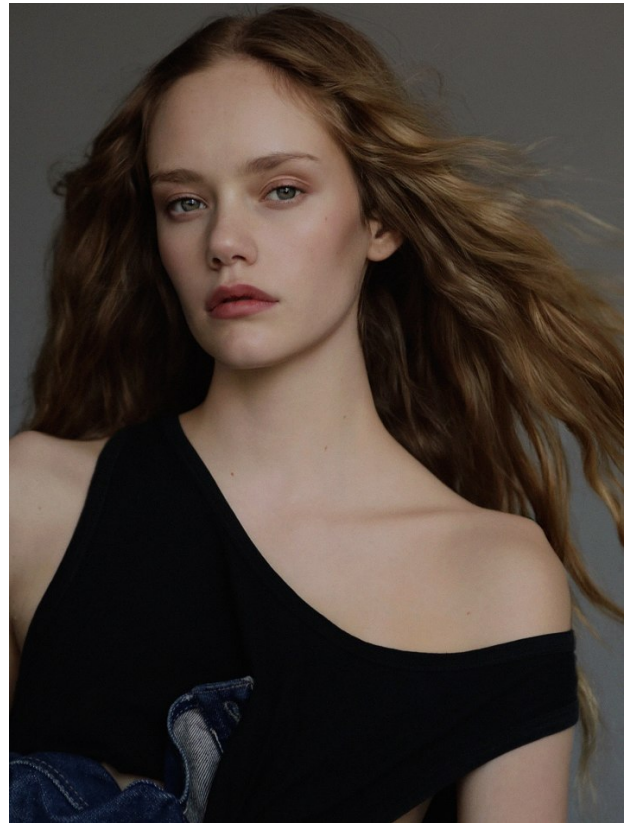

BOSS MODELS

JOHANNESBURG

CAITLIN VAN ASWEGEN

Height: 173cm Waist: 62cm Hips: 93cm Shoe: 7 UK Hair: Blonde Eyes: Green

BOSS MODELS

JOHANNESBURG

CAITLIN VAN ASWEGEN

Height: 173cm Waist: 62cm Hips: 93cm Shoe: 7 UK Hair: Blonde Eyes: Green