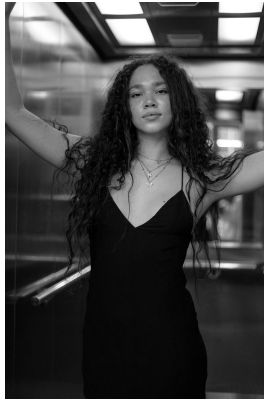

BOSS MODELS

JOHANNESBURG

BROOKLYN BAKER

Height: 173cm Bust: 92cm Waist: 72cm Hips: 101cm Shoe: 6.5 UK Hair: Auburn Eyes: Brown

BOSS MODELS

JOHANNESBURG

BROOKLYN BAKER

Height: 173cm Bust: 92cm Waist: 72cm Hips: 101cm Shoe: 6.5 UK Hair: Auburn Eyes: Brown