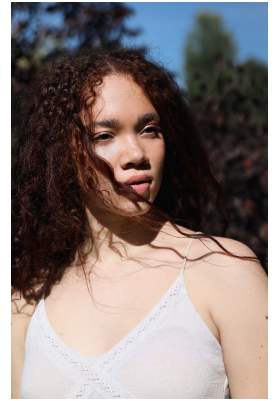

BOSS MODELS

JOHANNESBURG

BROOKLYN BAKER

Height: 173cm Bust: 92cm Waist: 72cm Hips: 101cm Shoe: 6.5 UK Hair: Auburn Eyes: Brown

BOSS MODELS

JOHANNESBURG

BROOKLYN BAKER

Height: 173cm Bust: 92cm Waist: 72cm Hips: 101cm Shoe: 6.5 UK Hair: Auburn Eyes: Brown