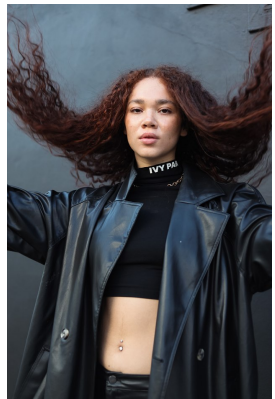

BOSS MODELS

JOHANNESBURG

BROOKLYN BAKER

Height: 173cm Bust: 92cm Waist: 72cm Hips: 101cm Shoe: 6.5 UK Hair: Auburn Eyes: Brown

BOSS MODELS

JOHANNESBURG

BROOKLYN BAKER

Height: 173cm Bust: 92cm Waist: 72cm Hips: 101cm Shoe: 6.5 UK Hair: Auburn Eyes: Brown