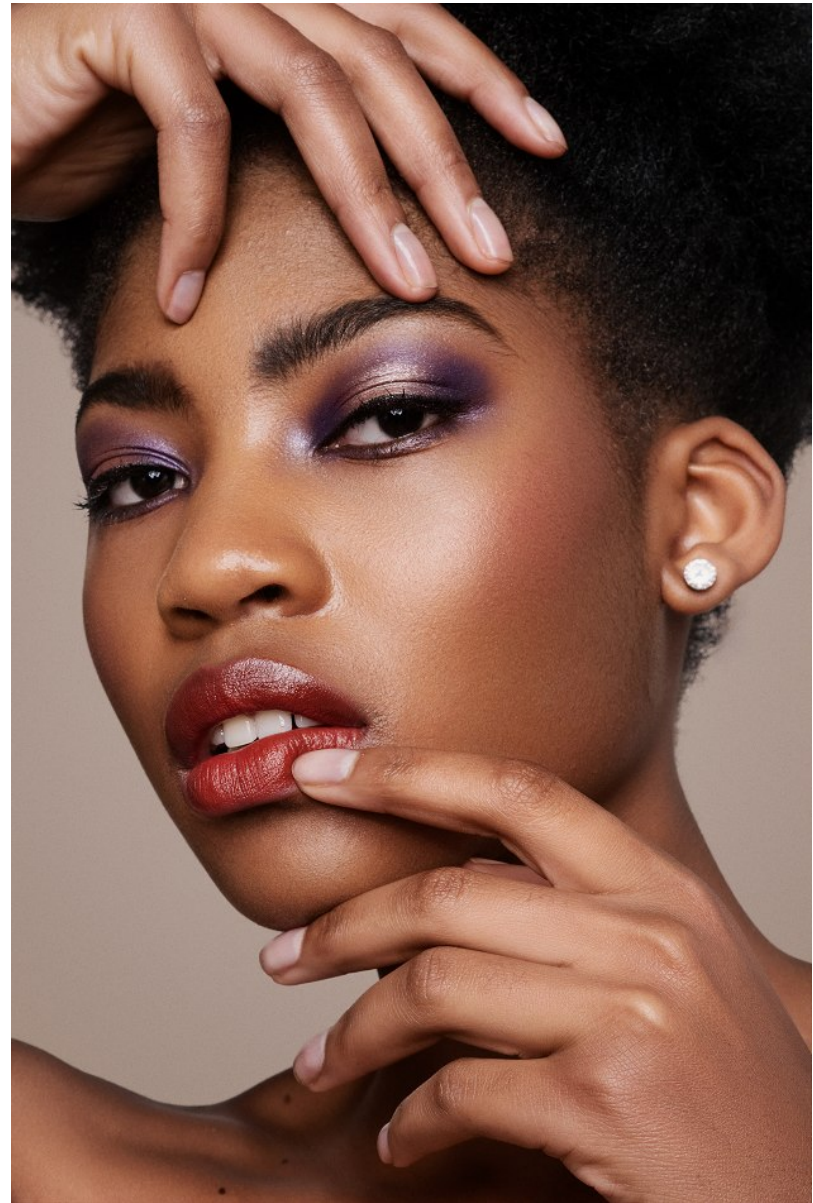

BOSS MODELS

JOHANNESBURG

ATLEGANG MAMABOLO

Height: 180cm Bust: 84cm Waist: 65cm Hips: 87cm Shoe: 8 UK Hair: Black Eyes: Dark Brown