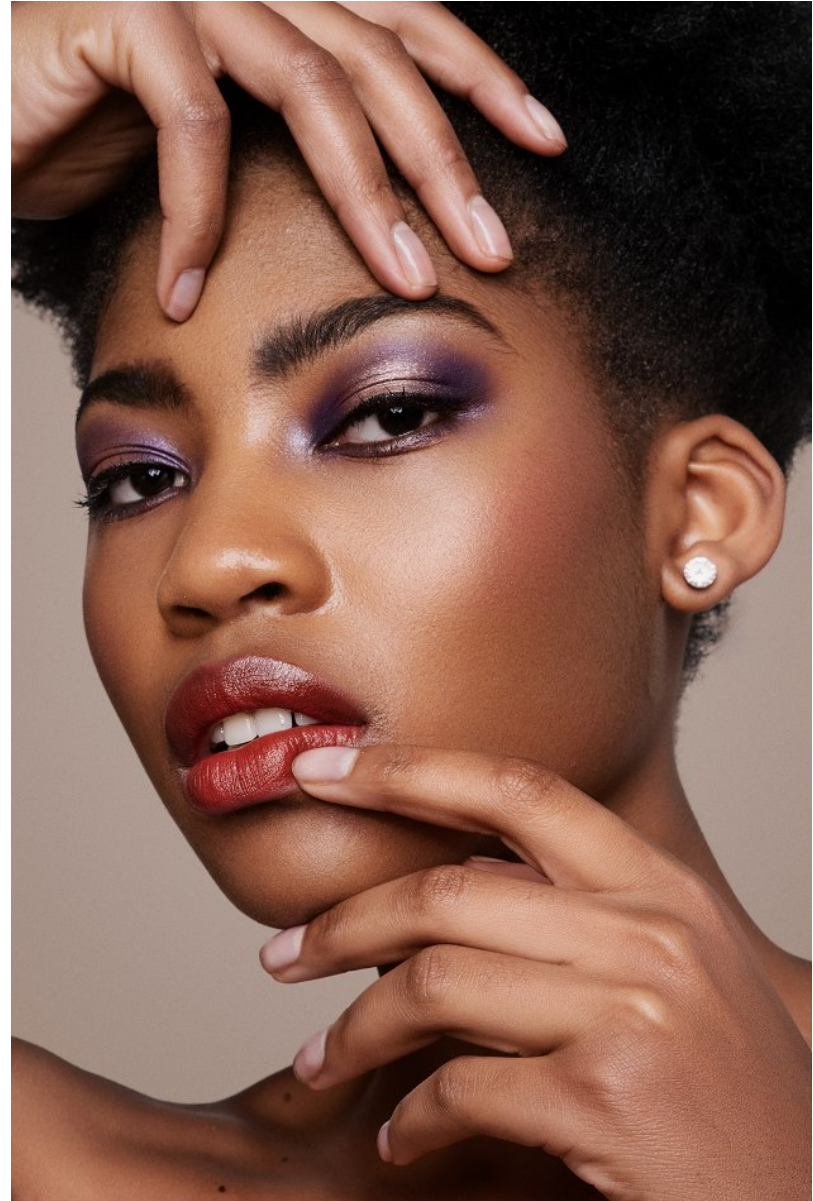

BOSS MODELS

JOHANNESBURG

ATLEGANG MAMABOLO

Height: 180cm Bust: 84cm Waist: 65cm Hips: 87cm Shoe: 8 UK Hair: Black Eyes: Dark Brown