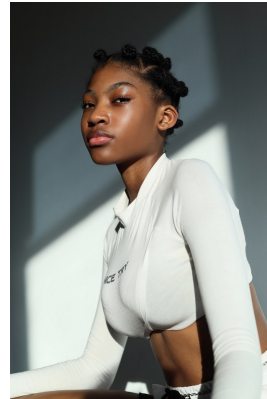

BOSS MODELS

JOHANNESBURG

ATLEGANG MAMABOLO

Height: 180cm Bust: 84cm Waist: 65cm Hips: 87cm Shoe: 8 UK Hair: Black Eyes: Dark Brown

BOSS MODELS

JOHANNESBURG

ATLEGANG MAMABOLO

Height: 180cm Bust: 84cm Waist: 65cm Hips: 87cm Shoe: 8 UK Hair: Black Eyes: Dark Brown