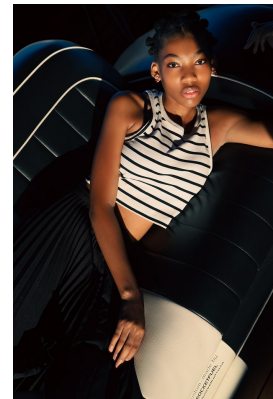

BOSS MODELS

JOHANNESBURG

ATLEGANG MAMABOLO

Height: 180cm Bust: 84cm Waist: 65cm Hips: 87cm Shoe: 8 UK Hair: Black Eyes: Dark Brown

BOSS MODELS

JOHANNESBURG

ATLEGANG MAMABOLO

Height: 180cm Bust: 84cm Waist: 65cm Hips: 87cm Shoe: 8 UK Hair: Black Eyes: Dark Brown