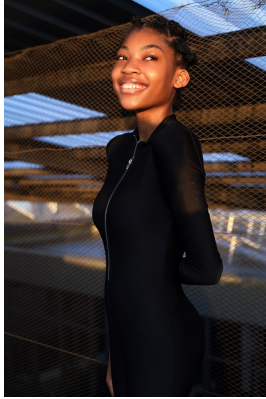

BOSS MODELS

JOHANNESBURG

ATLEGANG MAMABOLO

Height: 180cm Bust: 84cm Waist: 65cm Hips: 87cm Shoe: 8 UK Hair: Black Eyes: Dark Brown

BOSS MODELS

JOHANNESBURG

ATLEGANG MAMABOLO

Height: 180cm Bust: 84cm Waist: 65cm Hips: 87cm Shoe: 8 UK Hair: Black Eyes: Dark Brown