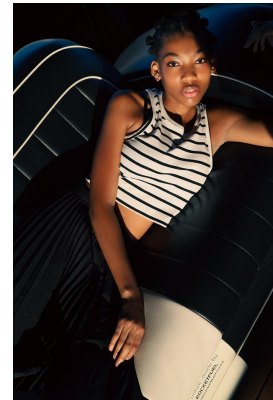

BOSS MODELS

JOHANNESBURG

ATLEGANG MAMABOLO

Height: 180cm Bust: 84cm Waist: 65cm Hips: 87cm Shoe: 8 UK Hair: Black Eyes: Dark Brown

BOSS MODELS

JOHANNESBURG

ATLEGANG MAMABOLO

Height: 180cm Bust: 84cm Waist: 65cm Hips: 87cm Shoe: 8 UK Hair: Black Eyes: Dark Brown