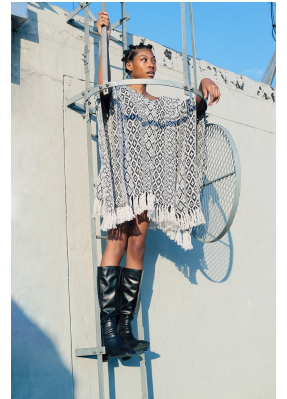

BOSS MODELS

JOHANNESBURG

ATLEGANG MAMABOLO

Height: 180cm Bust: 84cm Waist: 65cm Hips: 87cm Shoe: 8 UK Hair: Black Eyes: Dark Brown

BOSS MODELS

JOHANNESBURG

ATLEGANG MAMABOLO

Height: 180cm Bust: 84cm Waist: 65cm Hips: 87cm Shoe: 8 UK Hair: Black Eyes: Dark Brown