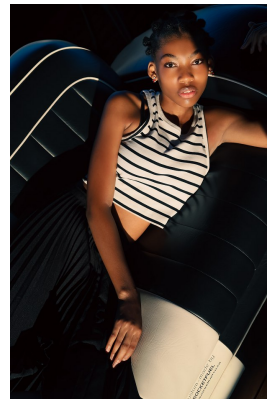

BOSS MODELS

JOHANNESBURG

ATLEGANG MAMABOLO

Height: 180cm Bust: 84cm Waist: 65cm Hips: 87cm Shoe: 8 UK Hair: Black Eyes: Dark Brown

BOSS MODELS

JOHANNESBURG

ATLEGANG MAMABOLO

Height: 180cm Bust: 84cm Waist: 65cm Hips: 87cm Shoe: 8 UK Hair: Black Eyes: Dark Brown