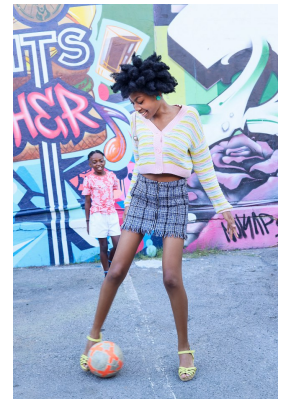

BOSS MODELS

JOHANNESBURG

ATLEGANG MAMABOLO

Height: 180cm Bust: 84cm Waist: 65cm Hips: 87cm Shoe: 8 UK Hair: Black Eyes: Dark Brown

BOSS MODELS

JOHANNESBURG

ATLEGANG MAMABOLO

Height: 180cm Bust: 84cm Waist: 65cm Hips: 87cm Shoe: 8 UK Hair: Black Eyes: Dark Brown