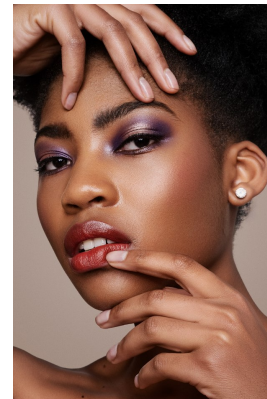

BOSS MODELS

JOHANNESBURG

ATLEGANG MAMABOLO

Height: 180cm Bust: 84cm Waist: 65cm Hips: 87cm Shoe: 8 UK Hair: Black Eyes: Dark Brown

BOSS MODELS

JOHANNESBURG

ATLEGANG MAMABOLO

Height: 180cm Bust: 84cm Waist: 65cm Hips: 87cm Shoe: 8 UK Hair: Black Eyes: Dark Brown