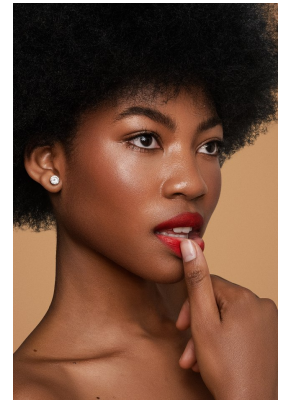

BOSS MODELS

JOHANNESBURG

ATLEGANG MAMABOLO

Height: 180cm Bust: 84cm Waist: 65cm Hips: 87cm Shoe: 8 UK Hair: Black Eyes: Dark Brown

BOSS MODELS

JOHANNESBURG

ATLEGANG MAMABOLO

Height: 180cm Bust: 84cm Waist: 65cm Hips: 87cm Shoe: 8 UK Hair: Black Eyes: Dark Brown