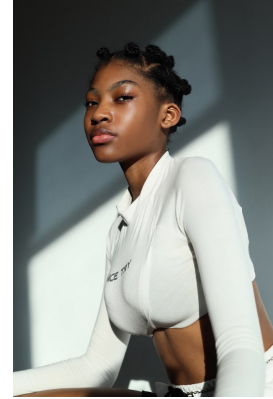

BOSS MODELS

JOHANNESBURG

ATLEGANG MAMABOLO

Height: 180cm Bust: 84cm Waist: 65cm Hips: 87cm Shoe: 8 UK Hair: Black Eyes: Dark Brown

BOSS MODELS

JOHANNESBURG

ATLEGANG MAMABOLO

Height: 180cm Bust: 84cm Waist: 65cm Hips: 87cm Shoe: 8 UK Hair: Black Eyes: Dark Brown