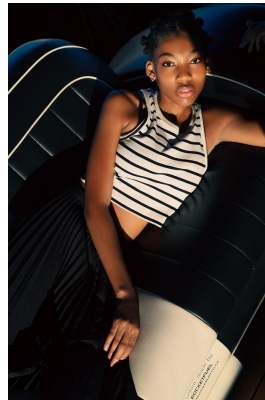

BOSS MODELS

JOHANNESBURG

ATLEGANG MAMABOLO

Height: 180cm Bust: 84cm Waist: 65cm Hips: 87cm Shoe: 8 UK Hair: Black Eyes: Dark Brown

BOSS MODELS

JOHANNESBURG

ATLEGANG MAMABOLO

Height: 180cm Bust: 84cm Waist: 65cm Hips: 87cm Shoe: 8 UK Hair: Black Eyes: Dark Brown