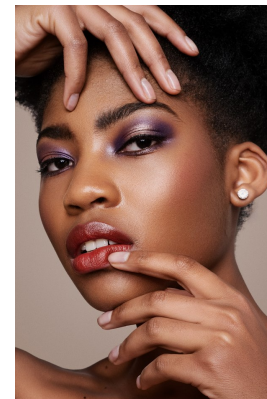

BOSS MODELS

JOHANNESBURG

ATLEGANG MAMABOLO

Height: 180cm Bust: 84cm Waist: 65cm Hips: 87cm Shoe: 8 UK Hair: Black Eyes: Dark Brown

BOSS MODELS

JOHANNESBURG

ATLEGANG MAMABOLO

Height: 180cm Bust: 84cm Waist: 65cm Hips: 87cm Shoe: 8 UK Hair: Black Eyes: Dark Brown