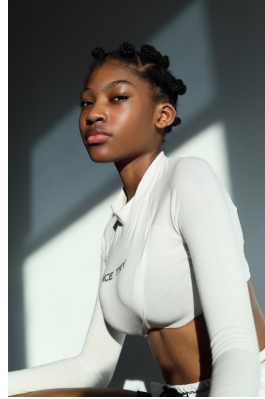

BOSS MODELS

JOHANNESBURG

ATLEGANG MAMABOLO

Height: 180cm Bust: 84cm Waist: 65cm Hips: 87cm Shoe: 8 UK Hair: Black Eyes: Dark Brown

BOSS MODELS

JOHANNESBURG

ATLEGANG MAMABOLO

Height: 180cm Bust: 84cm Waist: 65cm Hips: 87cm Shoe: 8 UK Hair: Black Eyes: Dark Brown