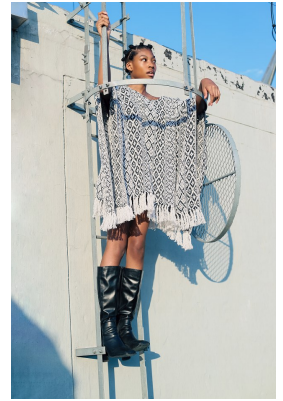

BOSS MODELS

JOHANNESBURG

ATLEGANG MAMABOLO

Height: 180cm Bust: 84cm Waist: 65cm Hips: 87cm Shoe: 8 UK Hair: Black Eyes: Dark Brown

BOSS MODELS

JOHANNESBURG

ATLEGANG MAMABOLO

Height: 180cm Bust: 84cm Waist: 65cm Hips: 87cm Shoe: 8 UK Hair: Black Eyes: Dark Brown