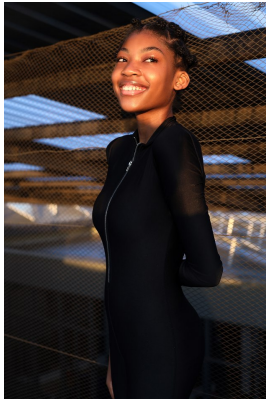

BOSS MODELS

JOHANNESBURG

ATLEGANG MAMABOLO

Height: 180cm Bust: 84cm Waist: 65cm Hips: 87cm Shoe: 8 UK Hair: Black Eyes: Dark Brown

BOSS MODELS

JOHANNESBURG

ATLEGANG MAMABOLO

Height: 180cm Bust: 84cm Waist: 65cm Hips: 87cm Shoe: 8 UK Hair: Black Eyes: Dark Brown