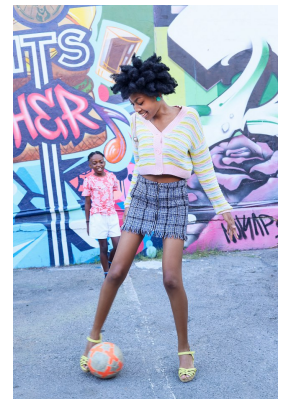

BOSS MODELS

JOHANNESBURG

ATLEGANG MAMABOLO

Height: 180cm Bust: 84cm Waist: 65cm Hips: 87cm Shoe: 8 UK Hair: Black Eyes: Dark Brown

BOSS MODELS

JOHANNESBURG

ATLEGANG MAMABOLO

Height: 180cm Bust: 84cm Waist: 65cm Hips: 87cm Shoe: 8 UK Hair: Black Eyes: Dark Brown