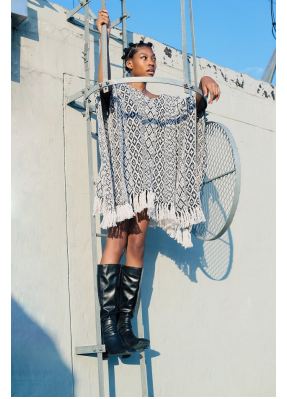

BOSS MODELS

JOHANNESBURG

ATLEGANG MAMABOLO

Height: 180cm Bust: 84cm Waist: 65cm Hips: 87cm Shoe: 8 UK Hair: Black Eyes: Dark Brown

BOSS MODELS

JOHANNESBURG

ATLEGANG MAMABOLO

Height: 180cm Bust: 84cm Waist: 65cm Hips: 87cm Shoe: 8 UK Hair: Black Eyes: Dark Brown