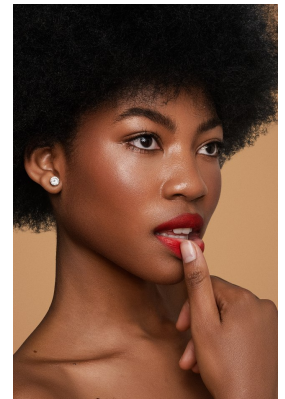

BOSS MODELS

JOHANNESBURG

ATLEGANG MAMABOLO

Height: 180cm Bust: 84cm Waist: 65cm Hips: 87cm Shoe: 8 UK Hair: Black Eyes: Dark Brown

BOSS MODELS

JOHANNESBURG

ATLEGANG MAMABOLO

Height: 180cm Bust: 84cm Waist: 65cm Hips: 87cm Shoe: 8 UK Hair: Black Eyes: Dark Brown