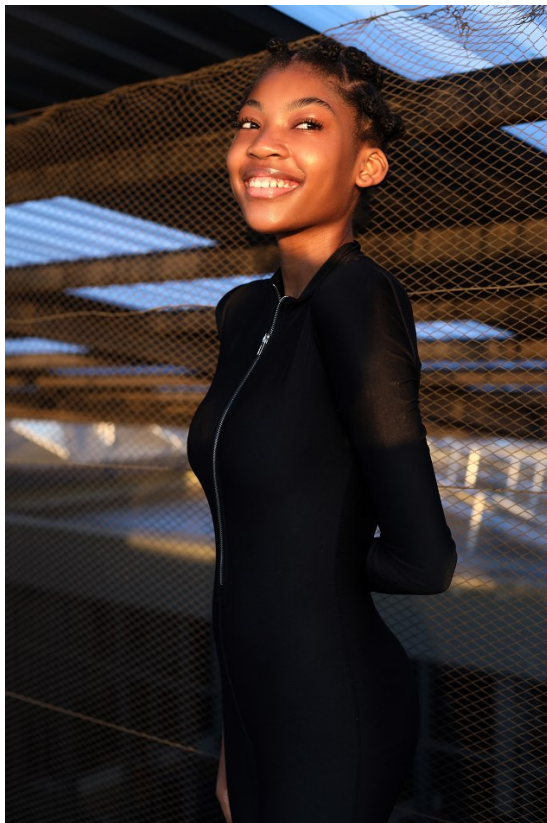

BOSS MODELS

JOHANNESBURG

ATLEGANG MAMABOLO

Height: 180cm Bust: 84cm Waist: 65cm Hips: 87cm Shoe: 8 UK Hair: Black Eyes: Dark Brown

BOSS MODELS

JOHANNESBURG

ATLEGANG MAMABOLO

Height: 180cm Bust: 84cm Waist: 65cm Hips: 87cm Shoe: 8 UK Hair: Black Eyes: Dark Brown

BOSS MODELS

JOHANNESBURG

ATLEGANG MAMABOLO

Height: 180cm Bust: 84cm Waist: 65cm Hips: 87cm Shoe: 8 UK Hair: Black Eyes: Dark Brown