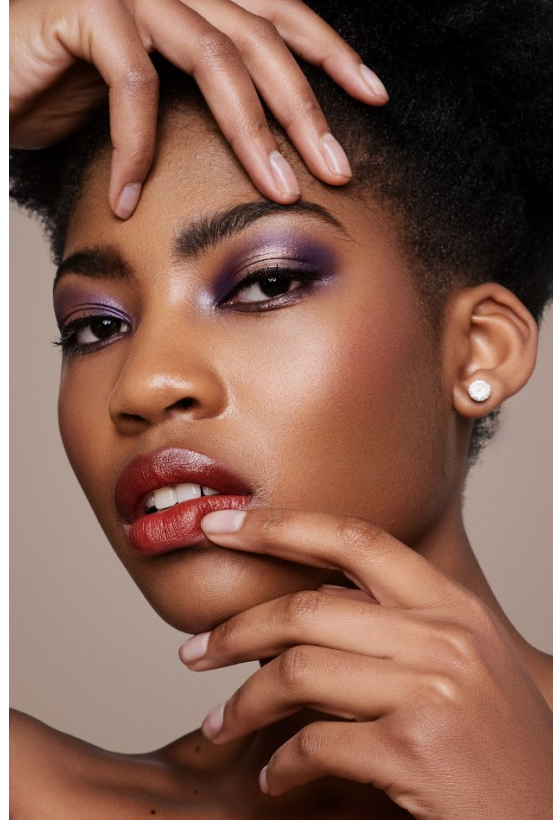

BOSS MODELS

JOHANNESBURG

ATLEGANG MAMABOLO

Height: 180cm Bust: 84cm Waist: 65cm Hips: 87cm Shoe: 8 UK Hair: Black Eyes: Dark Brown

BOSS MODELS

JOHANNESBURG

ATLEGANG MAMABOLO

Height: 180cm Bust: 84cm Waist: 65cm Hips: 87cm Shoe: 8 UK Hair: Black Eyes: Dark Brown

BOSS MODELS

JOHANNESBURG

ATLEGANG MAMABOLO

Height: 180cm Bust: 84cm Waist: 65cm Hips: 87cm Shoe: 8 UK Hair: Black Eyes: Dark Brown