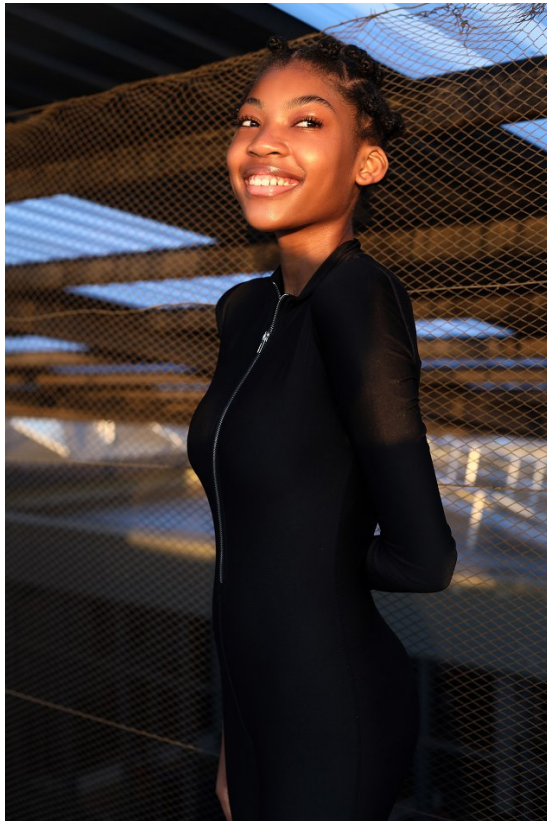

BOSS MODELS

JOHANNESBURG

ATLEGANG MAMABOLO

Height: 180cm Bust: 84cm Waist: 65cm Hips: 87cm Shoe: 8 UK Hair: Black Eyes: Dark Brown

BOSS MODELS

JOHANNESBURG

ATLEGANG MAMABOLO

Height: 180cm Bust: 84cm Waist: 65cm Hips: 87cm Shoe: 8 UK Hair: Black Eyes: Dark Brown

BOSS MODELS

JOHANNESBURG

ATLEGANG MAMABOLO

Height: 180cm Bust: 84cm Waist: 65cm Hips: 87cm Shoe: 8 UK Hair: Black Eyes: Dark Brown