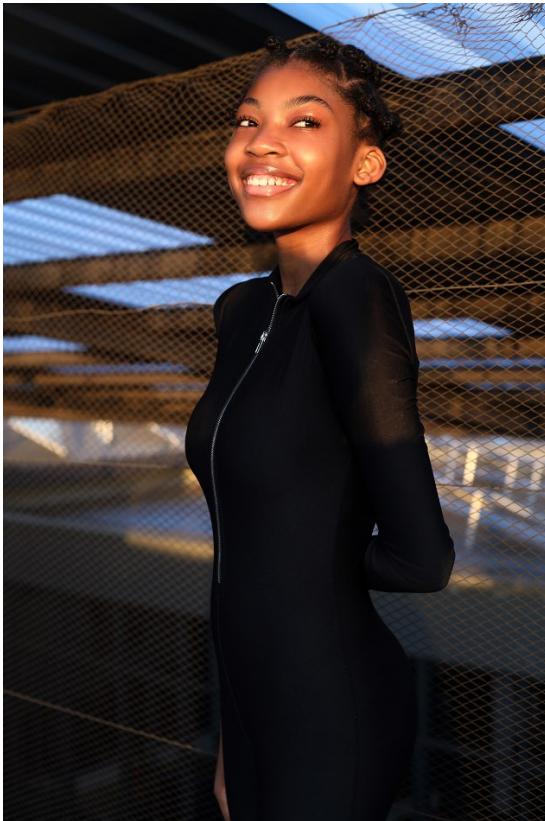

BOSS MODELS

JOHANNESBURG

ATLEGANG MAMABOLO

Height: 180cm Bust: 84cm Waist: 65cm Hips: 87cm Shoe: 8 UK Hair: Black Eyes: Dark Brown

BOSS MODELS

JOHANNESBURG

ATLEGANG MAMABOLO

Height: 180cm Bust: 84cm Waist: 65cm Hips: 87cm Shoe: 8 UK Hair: Black Eyes: Dark Brown

BOSS MODELS

JOHANNESBURG

ATLEGANG MAMABOLO

Height: 180cm Bust: 84cm Waist: 65cm Hips: 87cm Shoe: 8 UK Hair: Black Eyes: Dark Brown