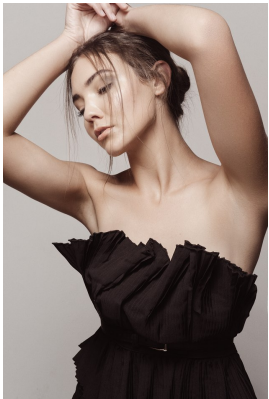

BOSS MODELS

JOHANNESBURG

TAMARYN TAYLOR

Height: 176cm Bust: 85cm Waist: 65cm Hips: 94cm Shoe: 6 UK Hair: Light Brown Eyes: Green

BOSS MODELS

JOHANNESBURG

TAMARYN TAYLOR

Height: 176cm Bust: 85cm Waist: 65cm Hips: 94cm Shoe: 6 UK Hair: Light Brown Eyes: Green