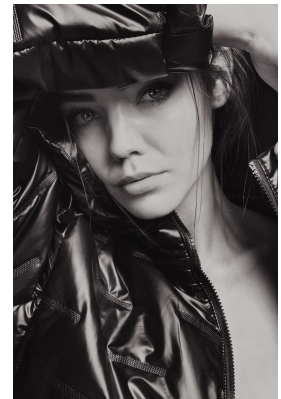

BOSS MODELS

JOHANNESBURG

TAMARYN TAYLOR

Height: 176cm Bust: 85cm Waist: 65cm Hips: 94cm Shoe: 6 UK Hair: Light Brown Eyes: Green

BOSS MODELS

JOHANNESBURG

TAMARYN TAYLOR

Height: 176cm Bust: 85cm Waist: 65cm Hips: 94cm Shoe: 6 UK Hair: Light Brown Eyes: Green