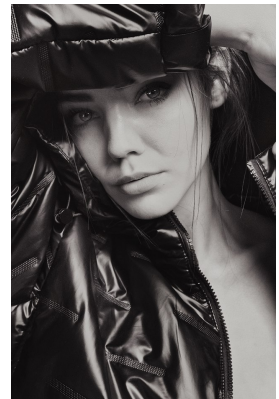

BOSS MODELS

JOHANNESBURG

TAMARYN TAYLOR

Height: 176cm Bust: 85cm Waist: 65cm Hips: 94cm Shoe: 6 UK Hair: Light Brown Eyes: Green

BOSS MODELS

JOHANNESBURG

TAMARYN TAYLOR

Height: 176cm Bust: 85cm Waist: 65cm Hips: 94cm Shoe: 6 UK Hair: Light Brown Eyes: Green