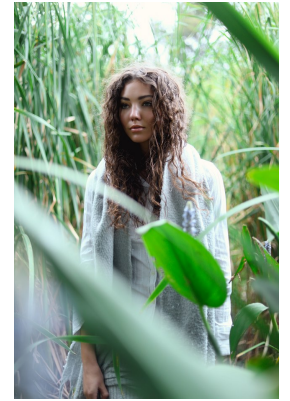

BOSS MODELS

JOHANNESBURG

TAMARYN TAYLOR

Height: 176cm Bust: 85cm Waist: 65cm Hips: 94cm Shoe: 6 UK Hair: Light Brown Eyes: Green

BOSS MODELS

JOHANNESBURG

TAMARYN TAYLOR

Height: 176cm Bust: 85cm Waist: 65cm Hips: 94cm Shoe: 6 UK Hair: Light Brown Eyes: Green