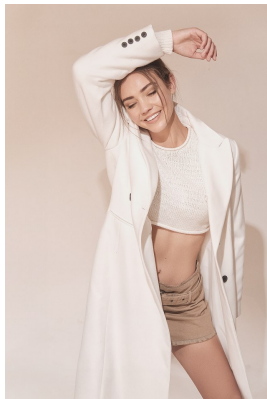

BOSS MODELS

JOHANNESBURG

TAMARYN TAYLOR

Height: 176cm Bust: 85cm Waist: 65cm Hips: 94cm Shoe: 6 UK Hair: Light Brown Eyes: Green

BOSS MODELS

JOHANNESBURG

TAMARYN TAYLOR

Height: 176cm Bust: 85cm Waist: 65cm Hips: 94cm Shoe: 6 UK Hair: Light Brown Eyes: Green